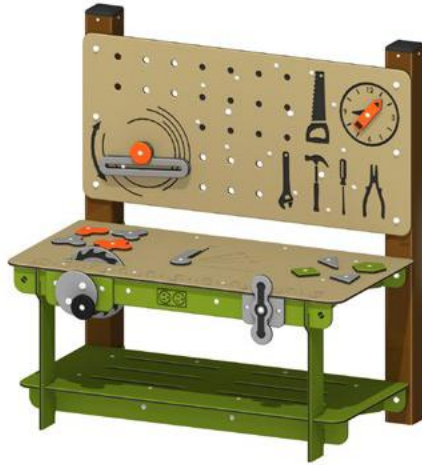

FALL HEIGHT

39" / 1 m

Description

PLASTIC MATERIALS

Panel(s)

Panels and other plastic parts are made of high density polyethylene (HDPE) colored in the mass and treated against UV rays. All edges are rounded for maximum safety.

METALS

Hardware

Made of stainless steel, hidden under HDPE safety caps.
Made of stainless steel, anti-vandal type.

Post(s)

6005-T5 grade aluminum tube, measuring 4" x 4"
(100 mm x 100 mm) with rounded edges

Fastener(s)

Made of hot-dip galvanized steel.

Metal frame(s):

Aluminum

Jambette.com

700, rue des Calfats
Lévis (Québec) G6Y 9E6
Canada

Tel: 418-837-8246
Toll-free: 1-877-363-2687
jambette.com