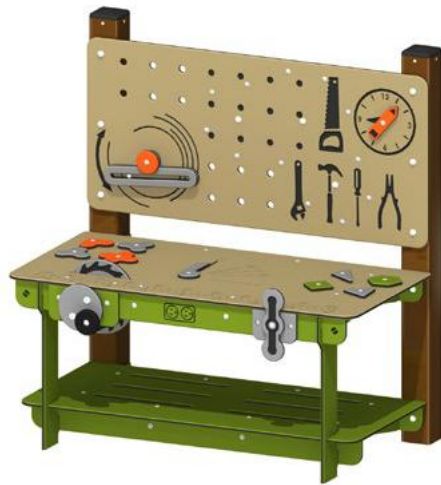

# The Workbench

**Give kids the gift of free play and creative play!**

The Jambette Workbench recreates the universe of adults with an irresistible, playful and child-friendly touch! Work surface, saw, vice, tools, level, clock, everything children need to let their creativity, imagination and social skills flourish. Designed for toddlers to young children.

#### Panel(s)

Panels and other plastic parts are made of high density polyethylene (HDPE) colored in the mass and treated against UV rays. All edges are rounded for maximum safety.