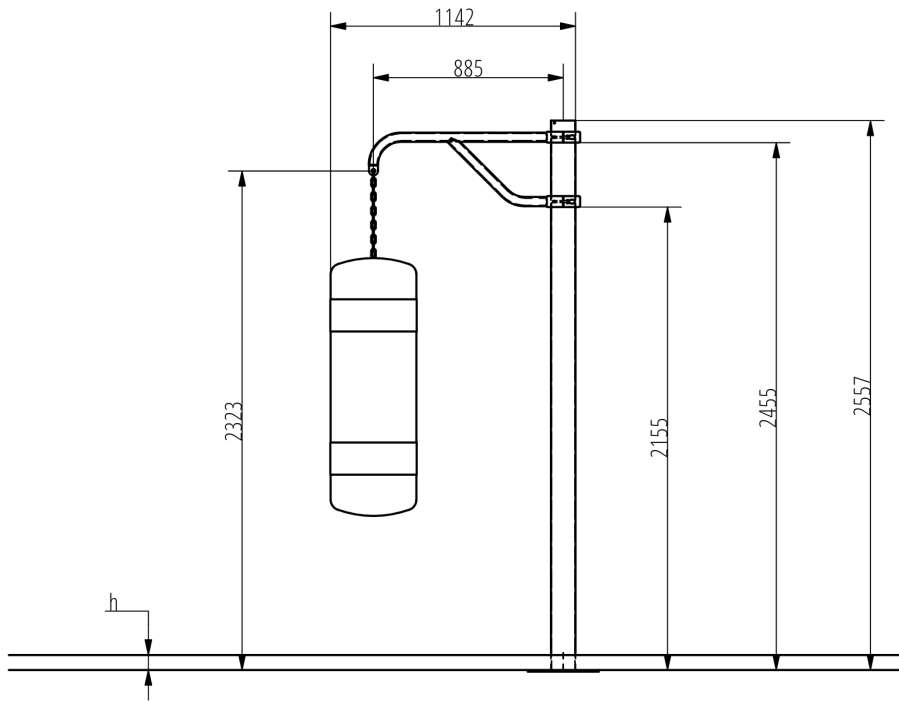

Attributes

Product code	1-1-054
Certificate	EN 16630
Age group	14 + years
Capacity	1 person
Max. weight load	99 kg
Type	CrossFit
Difficulty level	Easy

QR Code

Side View

Plan View

Installation information

Number of installers (concrete)	At least 2 people
Total installation time (concrete)	45-75 min.
Number of installers (equipment)	At least 2 people
Total installation time (equipment)	20-30 min.
Excavation volume	0.2 m ³
Concrete volume	0.2 m ³
Size of the base structure	0,5 x 0,5 x 0,8 m
Anchoring options	In-ground or surface
In combined structures, the volume of concrete required varies.	

Technical specification

Safety surface area	Around 1,5 m radius
Net weight	13 kg
Material	S235
Critic fall height	-
Color options	
For more color options, discuss with your sales representative.	

Warranty