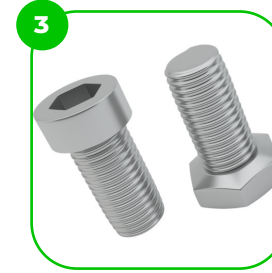

Technical specification

Safety surface area	Around 1,5 m radius
Net weight	13 kg
Material	S235
Critic fall height	-
Color options	
For more color options, discuss with your sales representative.	

Warranty

Structure	10 years
Steel	5-10 years
Paint	2 years
Plastic	5-10 years
Rubber	1-3 years
Moving parts	2 years
Detailed information in the warranty document	

Material specification

The element is made of high quality S235 steel, which has been cleaned via sandblasting. A corrosion resistant powder coating finish is then applied. Also available with galvanized surface for even greater protection and longevity!

The clamp system allows for easy assembly and extreme stability.

The connecting elements are fastened with vandal-proof stainless steel screws and nuts.

The ends of the bars and posts are sealed with injection-moulded plastic caps.