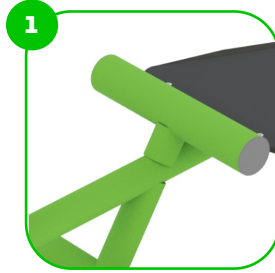

Material specification

The element is made of high quality S235 steel, which has been cleaned via sandblasting. A corrosion resistant powder coating finish is then applied. Also available with galvanized surface for even greater protection and longevity!