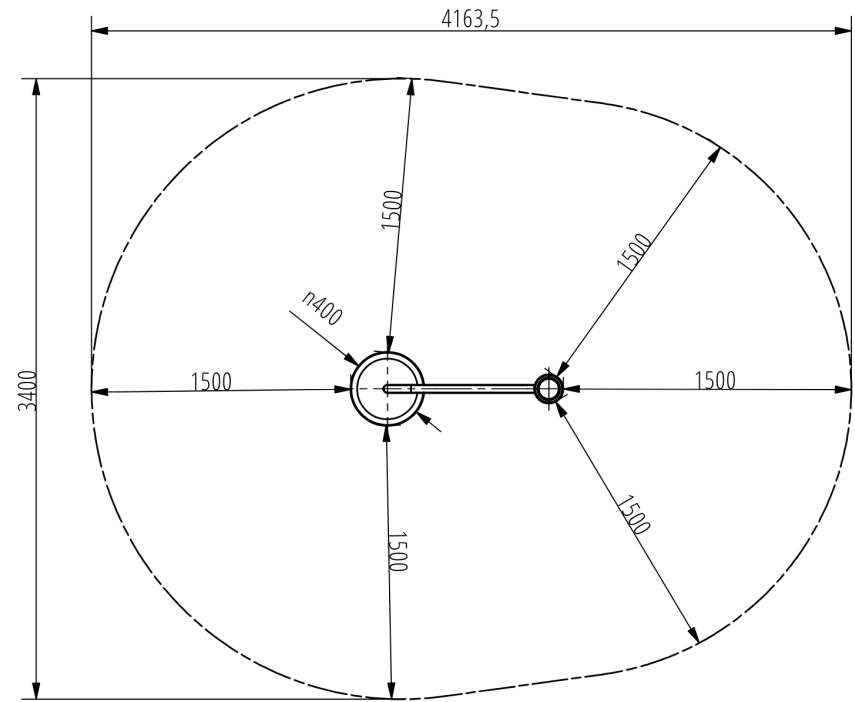

Attributes

Product code	1-1-054
Certificate	EN 16630
Age group	14 + years
Capacity	1 person
Max. weight load	99 kg
Type	CrossFit
Difficulty level	Easy

QR Code

Side View

Plan View

Installation information

Number of installers (concrete)	At least 2 people
Total installation time (concrete)	45-75 min.
Number of installers (equipment)	At least 2 people
Total installation time (equipment)	20-30 min.
Excavation volume	0.2 m ³
Concrete volume	0.2 m ³
Size of the base structure	0,5 x 0,5 x 0,8 m
Anchoring options	In-ground or surface
In combined structures, the volume of concrete required varies.	

Technical specification

Safety surface area	Around 1,5 m radius
Net weight	13 kg
Material	S235
Critic fall height	-
Color options	
For more color options, discuss with your sales representative.	

Warranty