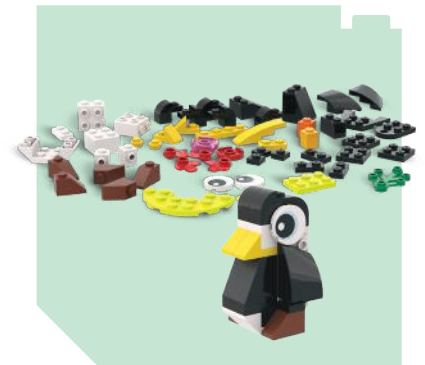

LEGO Creativity Set (Duck)

- Magnetic reusable storage box measures approx. 190mm x 190mm x 27mm
- FSC certified paper
- Includes:
  - 1 large coloring sticky notepad (125mm x 125mm with 48 sheets detailing illustrated toy building instructions),
  - 1 small sticky notepad (72mm x 72mm with LEGO dotted system),
  - 1 black LEGO gel pen,
  - 3 LEGO markers,
  - 1 LEGO building toy

53466

LEGO Creativity Set Animal 3in1

- Reusable storage box measures approx. 190mm x 190mm x 27mm
- FSC certified paper
- Includes:
  - 1 large coloring sticky notepad (125mm x 125mm with 48 sheets detailing illustrated toy building instructions),
  - 4 LEGO markers,
  - 1 LEGO building toy

53666 (NA), 53869 (INTL)

LEGO Creativity Set Project Bloom

- Reusable storage box measures approx. 190mm x 190mm x 27mm
- FSC certified paper
- Includes:
  - 1 large coloring sticky notepad (125mm x 125mm with 48 sheets detailing illustrated toy building instructions),
  - 4 LEGO markers,
  - 1 LEGO building toy

53667 (NA), 53870 (INTL)