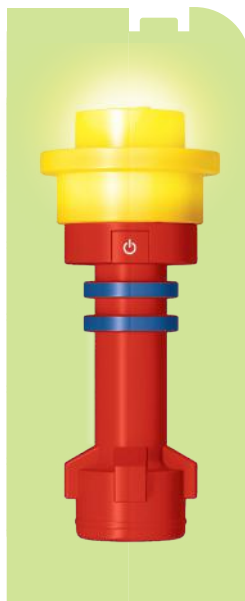

**KE209HA and KE210HA have posable limitations and operates on 2 x CR12253V batteries.

LEGO Night Light 1x1 Plate

- 1200% Scale 1x1 plate soft-touch silicone LED night light
- Approx. 95mm x 95mm x 60mm
- Built-in color changing LED with 6 light modes
- On/off power switch
- Battery saving auto timer
- Batteries included (3 x AAA 1.5V)

LP50

PENDING

LEGO Night Light Cloud & Heart

- 600% Scale
- Touch on/off and brightness control
- Battery operated (batteries not included)

LP60

LP61

LEGO Flashlights

- LEGO 1000% scale flashlight element with LED
- Approx. 191mm tall
- On/off power button
- Removable cap that doubles as a lighted cone
- Battery saving auto-off timer
- Batteries included (3 x AAA 1.5V)