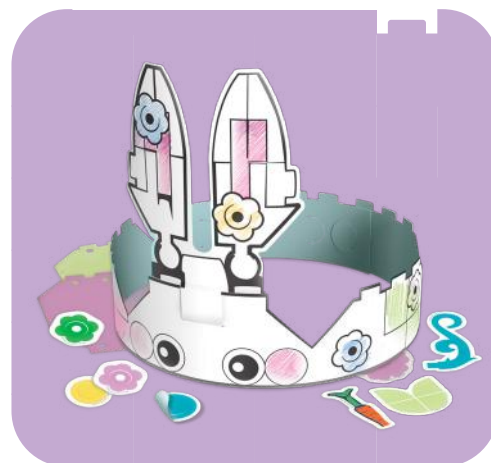

53860P LEGO Sticker Easter Assortment

LEGO Minifigures
Coloring Creativity Set
Easter

- Booklet measures approx. 205mm x 205mm
- Includes:
  - 6 adjustable crowns,
  - 12 coloring cards,
  - 6 sticker sheets
- Front side is color-your-own, back side has high quality printed graphics