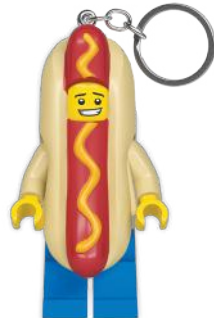

KE119H
Hot Dog Man