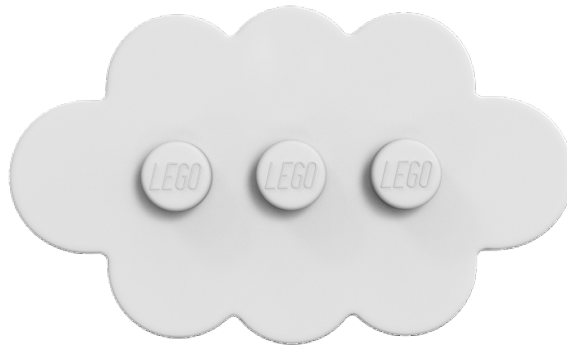

**KE209HA and KE210HA have posable limitations and operates on 2 x CR12253V batteries.

LEGO Night Light 1x1 Plate

- 1200% Scale 1x1 plate soft-touch silicone LED night light
- Approx. 95mm x 95mm x 60mm
- Built-in color changing LED with 6 light modes
- On/off power switch
- Battery saving auto timer
- Batteries included (3 x AAA 1.5V)

LP50

PENDING

LEGO Night Light Cloud & Heart

- 600% Scale
- Touch on/off and brightness control
- Battery operated (batteries not included)

LP60

LP61

LEGO Flashlights

- LEGO 1000% scale flashlight element with LED
- Approx. 191mm tall
- On/off power button
- Removable cap that doubles as a lighted cone
- Battery saving auto-off timer
- Batteries included (3 x AAA 1.5V)