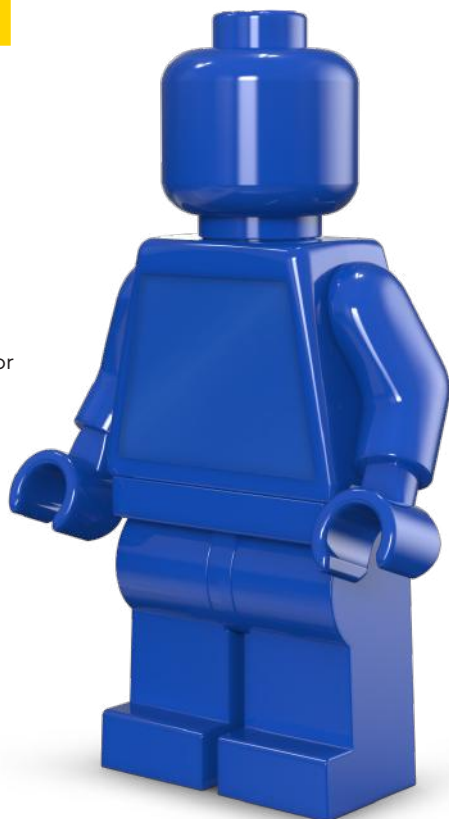

53768

54005

**LEGO TIME by IQHK
Alarm Clock Minifigure**

- 600% Scale minifigure with posable arms, hands, and legs
- Measures approx. 242mm x 92mm x 48mm
- Snooze control with touch sensor
- Night light with touch sensor brightness control
- Side-mounted clock buttons
- Digital clock supports both 12-hour (Am/PM) and 24-hour time formats
- USB-C charge port

53770

54007

**LEGO® Minifigures™,
LEGO® FORTNITE®,
LEGO® NINJAGO®,
LEGO® STAR WARS™, &
LEGO® STAR WARS™,
THE MANDALORIAN™
Silicone Bag Tags**

- Product height including strap measures approx. 165mm tall
- Made of 100% super flexible silicone
- Durable strap with loop to securely fasten to bag
- Writable surface on back for identification