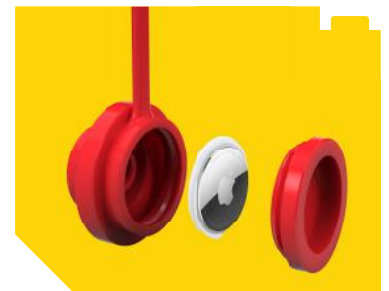

**LEGO
AirTag Holder
2x2 Square**

- 300% Scale
- Measures 48mm x 48mm x 19mm
- Accommodates Apple AirTag and other Bluetooth trackers
- Metal ring

54017

53886

PENDING

**LEGO
AirTag Holder
2x3 Coupling Heart**

- 300% Scale
- Measures approx. 71mm x 71mm x 19mm
- Accommodates Apple AirTag and other Bluetooth trackers
- Metal rings and carabiner-like clasp

53887

**LEGO
AirTag Holder
1x1 Round Red**

- 600% Scale
- Measures approx. 144mm x 28mm x 31mm
- Flexible silicone
- Accommodates Apple AirTag and other Bluetooth trackers

53909