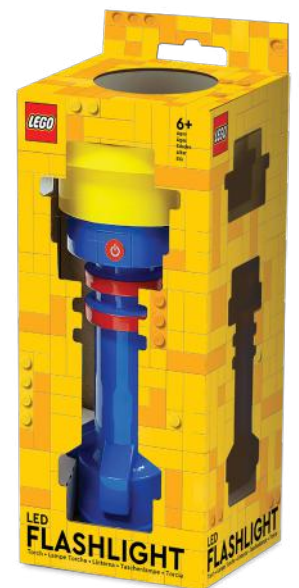

FL5A
Blue/Yellow