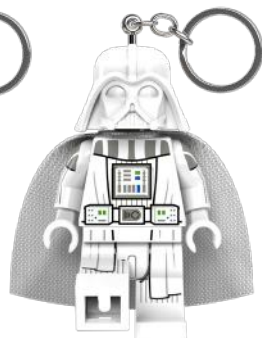

KE245H
AHSOKA TANO™

53836P

KE244H
LUKE SKYWALKER
PILOT™

KE247H
JEDI VADER™

KE249H
DARTH VADER™
Vacation

LEGO STAR WARS and LEGO STAR WARS THE MANDALORIAN Key Lights

- Approx. 76mm tall
- LEGO 175% scaled up minifigure keychain with LED lights
- Posable head, arms, hands, and legs
- On-off power button
- Batteries included (2 x CR2025 3V)