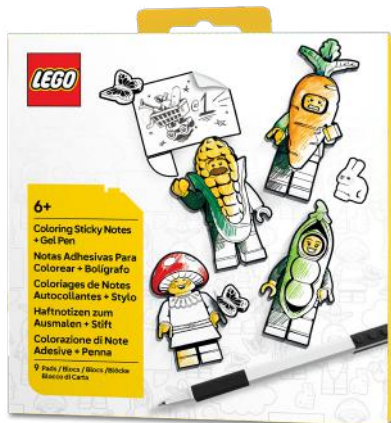

53672
LEGO Minifigures
Coloring Sticky Notes and Gel Pen Set
Farmers Market