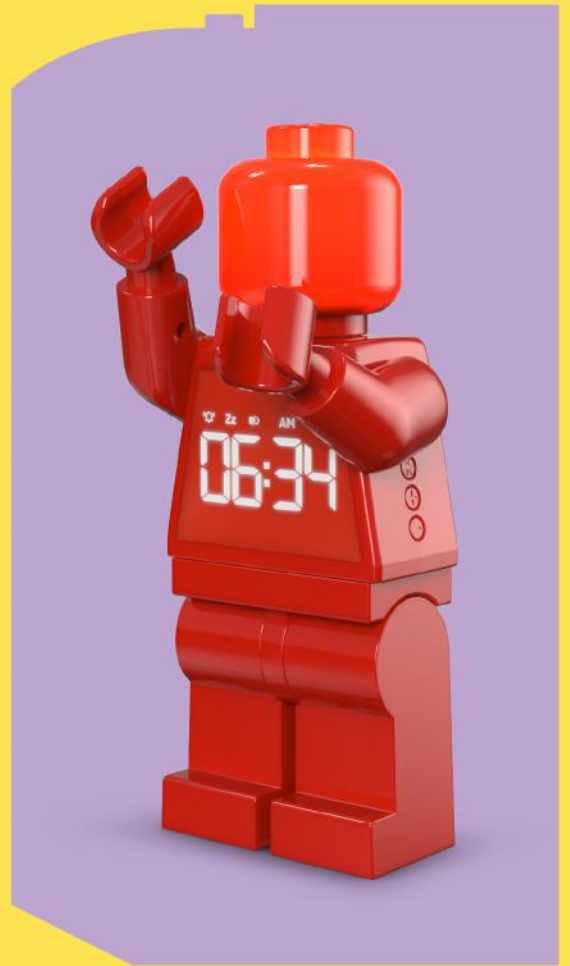

Tel: 852.2413.6236
Fax: 852.2413.6369
E-mail: Sales@IQHK.com
Flat A, 15/F, Waylee Industrial Centre,
30-38 Tsuen King Circuit, Tsuen Wan,
N.T., Hong Kong

Manufactured by IQ Hong Kong Limited under license from the LEGO Group. LEGO, the LEGO logo, the Minifigure, the Brick and Knob configurations, DUPLO, the DUPLO logo, NINJAGO, and the NINJAGO logo are trademarks and/or copyrights of the LEGO Group. ©2025 The LEGO Group. All rights reserved.
© 2026 Epic Games, Inc. Fortnite and its logos are trademarks of Epic Games, Inc. in the USA (Reg. U.S.Pat. & Tm. Off.) and elsewhere. © & ™ Lucasfilm Ltd. Used under license. 25089 v2.0