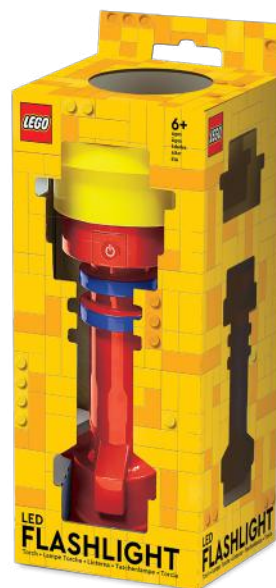

LP50

PENDING

LEGO Night Light Cloud & Heart

- 600% Scale
- Touch on/off and brightness control
- Battery operated (batteries not included)

LP60

LP61

LEGO Flashlights

- LEGO 1000% scale flashlight element with LED
- Approx. 191mm tall
- On/off power button
- Removable cap that doubles as a lighted cone
- Battery saving auto-off timer
- Batteries included (3 x AAA 1.5V)