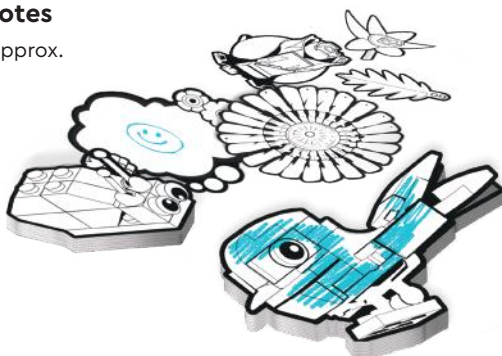

FL4A
Red/Yellow

FL5A
Blue/Yellow

LEGO Coloring Sticky Notes

- Closed booklet measures approx. 160mm x 177mm x 10mm
- Featuring color-your-own repositionable sticky notes
- 25 sheets on each pad

53479
LEGO Minifigures Coloring Sticky Notes
Spaceman