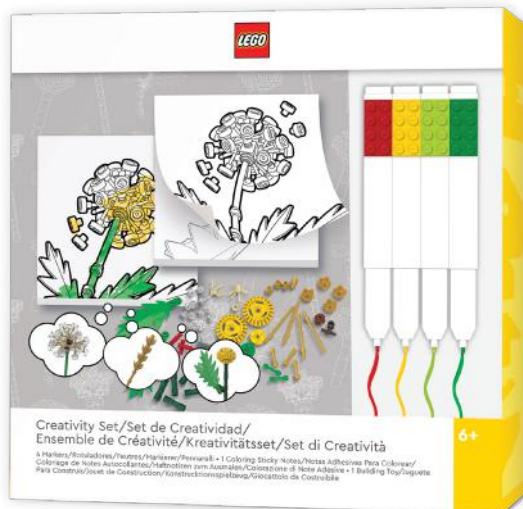

53481
LEGO STAR WARS
Coloring Sticky Notes

53747
LEGO STAR WARS
THE MANDALORIAN
Coloring Sticky Notes with
LIGHTSABER™ Gel Pen Set
AHSOKA TANO™

LEGO Creativity Set (Duck)

- Magnetic reusable storage box measures approx. 190mm x 190mm x 27mm
- FSC certified paper
- Includes:
 - 1 large coloring sticky notepad (125mm x 125mm with 48 sheets detailing illustrated toy building instructions),
 - 1 small sticky notepad (72mm x 72mm with LEGO dotted system),
 - 1 black LEGO gel pen,
 - 3 LEGO markers,
 - 1 LEGO building toy

53466

LEGO Creativity Set Animal 3in1

- Reusable storage box measures approx. 190mm x 190mm x 27mm
- FSC certified paper
- Includes:
 - 1 large coloring sticky notepad (125mm x 125mm with 48 sheets detailing illustrated toy building instructions),
 - 4 LEGO markers,
 - 1 LEGO building toy

53666 (NA), 53869 (INTL)

LEGO Creativity Set Project Bloom

- Reusable storage box measures approx. 190mm x 190mm x 27mm
- FSC certified paper
- Includes:
 - 1 large coloring sticky notepad (125mm x 125mm with 48 sheets detailing illustrated toy building instructions),
 - 4 LEGO markers,
 - 1 LEGO building toy