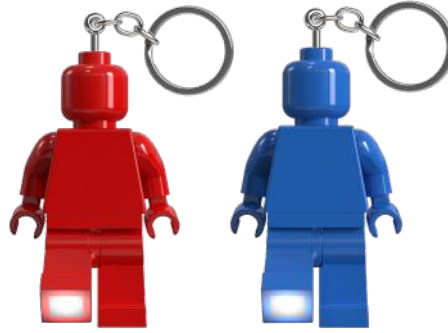

53542P
Animals

KE239H
Carrot Mascot

KE241H
Peapod Costume Girl

KE242H
Corn Cob Guy

KE256H
Chili Costume

54000P
Farmers Market

LEGO Rechargeable Keychain Light Minifigure

- 175% Scale minifigure
- Power on/off button
- LED light in each foot
- USB-C rechargeable
- Metal keyring