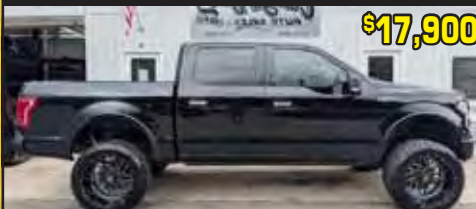

2015 INFINITI QX80 BASE

\$15,500

ALL POWER, 3RD ROW SEAT, LEATHER, BEAUTIFUL RIDE, SUPER NICE INSIDE & OUT! STK#14186

2014 RAM 1500 EXPRESS 4WD

\$16,000

LEVELED ON NITTO MT'S, SUPER CLEAN, RUNS OUT GREAT, ONLY 97K MILES, STK#14221

2014 FORD F-150 LARIAT 4WD

\$16,500

RARE 6.2L V8, BLACK ON BLACK, FULLY LOADED, LEVELED ON 20'S, STK#14246

2015 FORD F-150 XLT

\$16,500

STK#14251

2016 FORD F-150 LARIAT 4WD

\$17,900

KEYLESS, LOCAL TRADE, ALL POWER, NAVIGATION, LEATHER, BLACK ON BLACK, 6" RC LIFT W/35" RT'S, STK#14232

2019 FORD F-150 XLT 4WD

\$18,500

STK#14239

2018 GMC SIERRA 1500 SLT 4WD

\$21,000

KEYLESS, LOCAL TRADE, ALL POWER, HEATED SEATS, NAVIGATION, SUPER CLEAN, LEATHER, FULLY LOADED, RIDING ON MICHELIN'S, STK#14265

2020 GMC SIERRA 1500 SLE 4WD

\$21,500

3" LIFT W/BRAND NEW 35" GLADIATORS, SUPER NICE SOUTHERN ONE OWNER! STK# 14254

2013 FORD F-250 SD LARIAT 4WD

\$23,000

KEYLESS, LOCAL TRADE, ALL POWER, NAVIGATION, LEATHER, 6.7L POWERSTROKE, TUNED & DELETED, CLEAN TRUCK, STK#14276