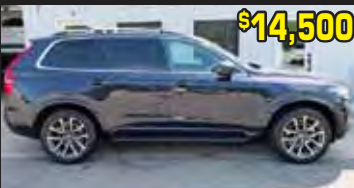

2019 NISSAN FRONTIER SL 4WD

\$12,500

AUTO, V6, FULLY LOADED, BRAND NEW LEVELING KIT & ALL TERRAINS! STK#14215

2014 JEEP WRANGLER SAHARA 4WD

\$14,000

ONLY ONE OWNER, SUPER SUPER NICE, FULLY LOADED, ONLY 135K MILES, STK#14245

2016 VOLVO XC90 T6 MOMENTUM AWD

\$14,500

SUPER NICE, ONE OWNER, FULLY LOADED, STK#14225

2017 MERCEDES-BENZ GLS 450 AWD

\$15,500

AUTO, LEATHER, SUNROOF, FULLY LOADED, TALK ABOUT A NICE RIDE! ONLY 134K MILES! STK#14141