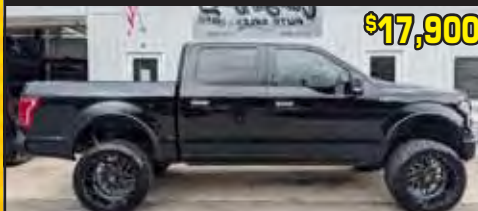

2015 INFINITI QX80 BASE

\$15,500

ALL POWER, 3RD ROW SEAT, LEATHER, BEAUTIFUL RIDE, SUPER NICE INSIDE & OUT! STK#14186

2014 RAM 1500 EXPRESS 4WD

\$16,000

LEVELED ON NITTO MT'S, SUPER CLEAN, RUNS OUT GREAT, ONLY 97K MILES, STK#14221

2014 FORD F-150 LARIAT 4WD

\$16,500

RARE 6.2L V8, BLACK ON BLACK, FULLY LOADED, LEVELED ON 20'S, STK#14246

2015 FORD F-150 XLT

\$16,500

STK#14251

2016 FORD F-150 LARIAT 4WD

\$17,900

KEYLESS, LOCAL TRADE, ALL POWER, NAVIGATION, LEATHER, BLACK ON BLACK, 6" RC LIFT W/35" RT'S, STK#14232

2019 FORD F-150 XLT 4WD

\$18,500

STK#14239

2018 GMC SIERRA 1500 SLT 4WD

\$21,000

KEYLESS, LOCAL TRADE, ALL POWER, HEATED SEATS, NAVIGATION, SUPER CLEAN, LEATHER, FULLY LOADED, RIDING ON MICHELIN'S, STK#14265

2020 GMC SIERRA 1500 SLE 4WD

\$21,500

3" LIFT W/BRAND NEW 35" GLADIATORS, SUPER NICE SOUTHERN ONE OWNER! STK# 14254

2013 FORD F-250 SD LARIAT 4WD

\$23,000

KEYLESS, LOCAL TRADE, ALL POWER, NAVIGATION, LEATHER, 6.7L POWERSTROKE, TUNED & DELETED, CLEAN TRUCK, STK#14276