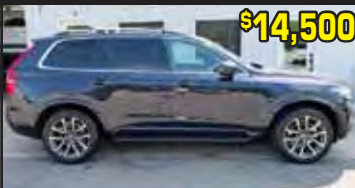

$14,500

SUPER NICE, ONE OWNER, FULLY LOADED, STK#14225

2017 MERCEDES-BENZ GLS 450 AWD