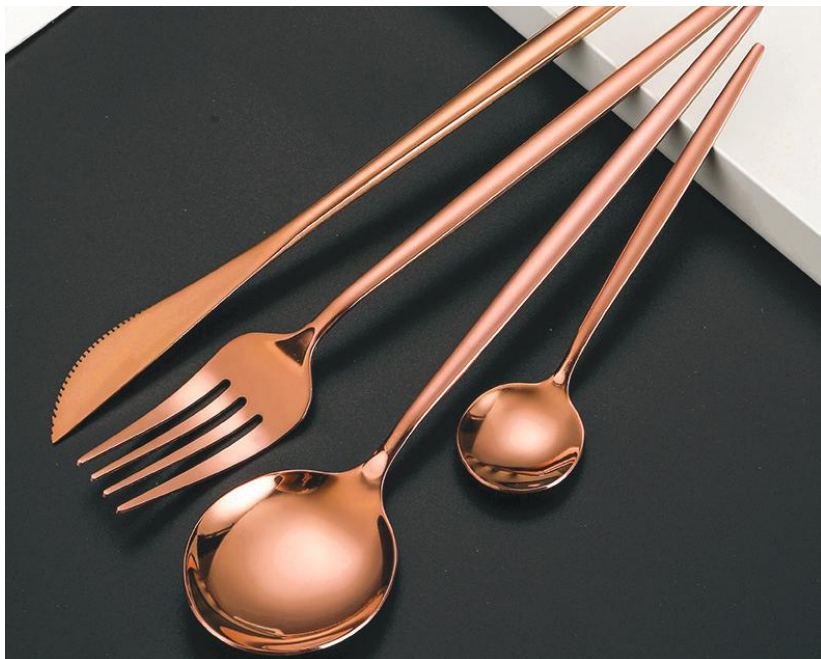

**Nordic Style
Cutlery Coffee
Spoon**
White Gold
13cm*3cm
13g

**Nordic Style
Cutlery Coffee
Spoon**
Black Gold
13cm*3cm
13g

**Nordic Style
Cutlery Fork**

Gold
21.5cm*2.7cm
24g

**Nordic Style
Cutlery Knife**

Gold
22.3cm*1.6cm
40g

**Nordic Style
Cutlery Spoon**

Gold
20.7cm*4.5cm
33g

**Nordic Style
Cutlery Coffee Spoon**

Black Gold
13cm*3cm
13g

**Nordic Style
Cutlery Fork**

Rose Gold
21.5cm*2.7cm
24g

**Nordic Style
Cutlery Knife**

Rose Gold
22.3cm*1.6cm
40g

**Nordic Style
Cutlery Spoon**

Rose Gold
20.7cm*4.5cm
33g

**Nordic Style
Cutlery Coffee Spoon**

Rose Gold
13cm*3cm
13g

Hotel Standard Cutlery

40g Black Fork
20.5cm*2.4cm
36g

Hotel Standard Cutlery

40g Silver Fork
20.5cm*2.4cm
36g

Hotel Standard Cutlery

40g Gold Fork
20.5cm*2.4cm
36g

Hotel Standard Cutlery

40g Rose Gold Fork
20.5cm*2.4cm
36g

Hotel Standard Cutlery

40g Silver Cake Fork
14.2cm*2.2cm
17.3g