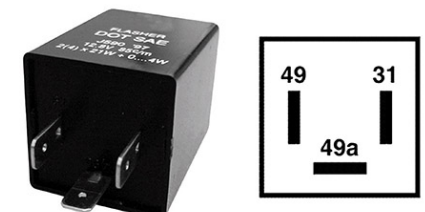

Electronic Flasher Unit 12V 21W x4 + (2x5W) 3 Pin Max 98W

Part No	Description	Pack Qty
PFR20	Flasher Unit Electronic 12V 21W x4 + (2x5W) 3 Pin Max 98W	1