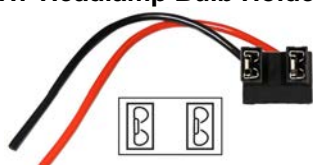

501 Capless Bulb Holder

Push and Twist Fit

Part No	Description	Pack Qty
PWN1249	501 5W Capless Bulb Holder	1

H4 Headlamp Bulb Holder

Part No	Description	Pack Qty
PWN665	H4 With Part Loom	1

H7 Headlamp Bulb Holder