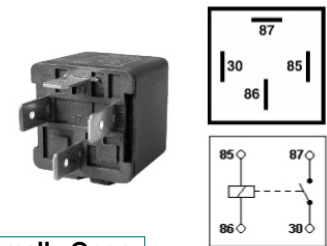

Standard Relay N/O Contact 30/40A 12V

Normally Open

Part No	Description	Pack Qty
PR06	Relay Standard N/O Contact 30/40A 12V	1