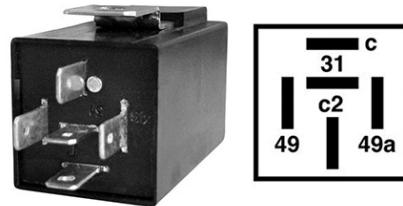

**Towing Flasher Unit 12V 2+1
x21W x2 + (2x5W) Max 6x21W Max
140W Pin Type=BNA**

Part No	Description	Pack Qty
PFR23	Flasher Unit Towing 12V 2+1 x21W x2 + (2x5W) Max 140W Pin Type=BNA	1