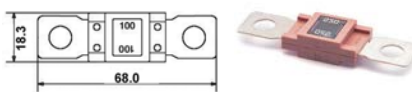

Mega OTO Fuses

(LxWxH) 68 x 16.3 x 18.3mm

Part No	Description	Pack Qty
PWN1221	Mega OTO Bolt-On Yell 100 amp	1
PWN1222	Mega OTO Bolt-On Grn 125 amp	1
PWN1223	Mega OTO Bolt-On Whi 150 amp	1
PWN1224	Mega OTO Bolt-On Blue 175 amp	1
PWN1225	Mega OTO Bolt-On Blue 200 amp	1
PWN1226	Mega OTO Bolt-On Tan 225 amp	1
PWN1227	Mega OTO Bolt-On Pink 250 amp	1
PWN1228	Mega OTO Bolt-On Grey 300 amp	1