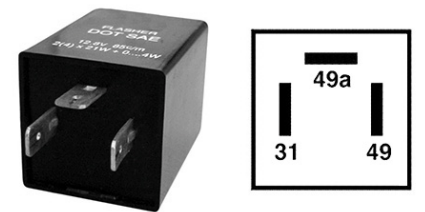

Electronic Flasher Relays Electronic Flasher Unit 12V 21W x 2 + (5W) Max 98W

Part No	Description	Pack Qty
PFR13	Flasher Unit Electronic 12V 21W x 2 + (5W) Max 98W	1