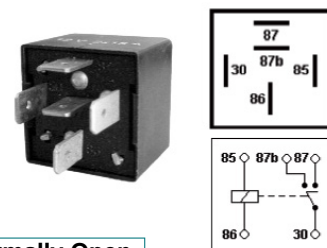

Standard Relay N/O Double Contact 2x20A 12V

Normally Open

Part No	Description	Pack Qty
PR07	Relay Standard N/O Double Contact 2x20A 12V	1