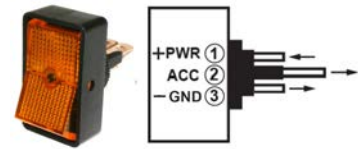

On/Off Non Illuminated

Fits 20mm round hole

Part No	Description	Pack Qty
PWN938	On/Off (25 Amp Max)	1

On/Off Illuminated With Round Hole

Fits 12.5mm hole

Part No	Description	Pack Qty
PWN227	On/Off (16 Amp Max) Red	1
PWN228	On/Off (16 Amp Max) Amber	1
PWN229	On/Off (16 Amp Max) Green	1
PWN230	On/Off (16 Amp Max) Blue	1