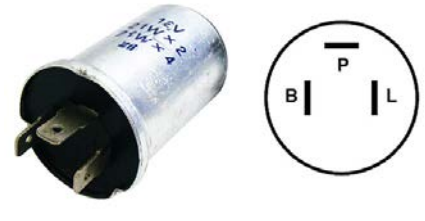

Thermal Flasher Unit 12V 21W x 2 (Max 84W)

Part No	Description	Pack Qty
PFR29	Flasher Unit Thermal 12V 21W x 2 (Max 84W)	1