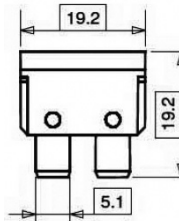

Standard Blade LED Fuses
(LxWxH) 19.2 x 5 x 19.2mm

Part No	Description	Pack Qty
PWN895	Standard Blade LED Violet 3 amp	2
PWN896	Standard Blade LED Pink 4 amp	2
PWN897	Standard Blade LED Beige 5 amp	2
PWN898	Standard Blade LED Brown 7.5 amp	2
PWN899	Standard Blade LED Red 10 amp	2
PWN900	Standard Blade LED Blue 15 amp	2
PWN901	Standard Blade LED Yellow 20 amp	2
PWN902	Standard Blade LED Clear 25 amp	2
PWN903	Standard Blade LED Green 30 amp	2
PWN893	Std Assorted 3/5/7.5/10 amp	4
PWN894	Std Assorted 15/20/25/30 amp	4