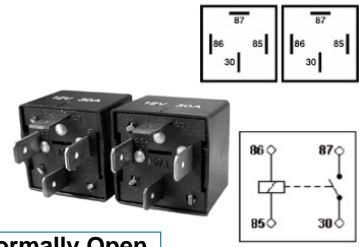

Standard Relay Twin 2x30A 12V

Normally Open

Part No	Description	Pack Qty
PR05	Relay Standard Twin 2x30A 12V	1