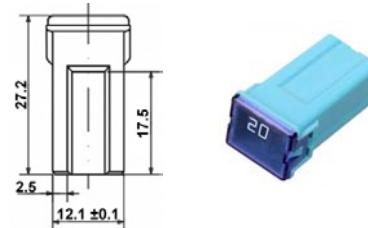

J Type Fuses

(LxWxH) 12.1 x 10 x 27mm

Suitable for Japanese, Korean and most Asian vehicles

Part No	Description	Pack Qty
PWN801	J Type Light Blue 20 amp	1
PWN802	J Type White 25 amp	1
PWN803	J Type Pink 30 amp	1
PWN804	J Type Green 40 amp	1
PWN805	J Type Red 50 amp	1
PWN806	J Type Yellow 60 amp	1