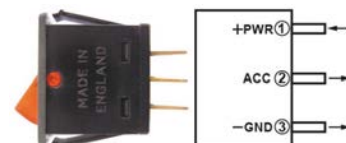

On/Off Illuminated Rectangular

Fits 12mm wide x 30mm long slot

Part No	Description	Pack Qty
PWN212	On/Off Red	1