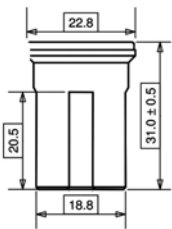

Slow Blow Female Fuses
(LxWxH) 22.8 x 18.8 x 31mm

Part No	Description	Pack Qty
PWN653	Slow Blow Female 20 amp	1
PWN654	Slow Blow Female 30 amp	1
PWN652	Slow Blow Female 40 amp	1
PWN655	Slow Blow Female 50 amp	1
PWN656	Slow Blow Female 60 amp	1
PWN657	Slow Blow Female 80 amp	1
PWN658	Slow Blow Female 100 amp	1