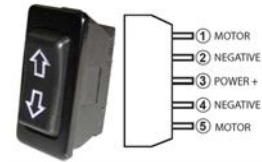

Window/Aerial (Non Illuminated)

Fits 18mm wide x 37mm long slot

Part No	Description	Pack Qty
PWN728	Without Wiring Loom (16 Amp Max)	1

On/Off Touch Sensitive Switch

Fits 21mm wide x 37mm long slot

Touch Activated (Red LED off / Blue LED on)