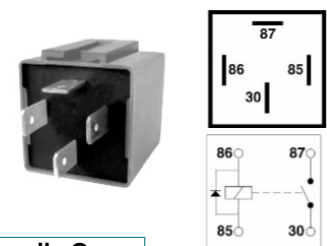

Standard Relay N/O Contact 40A 12V

Normally Open

Part No	Description	Pack Qty
PR10	Relay Standard N/O Contact 40A 12V	1