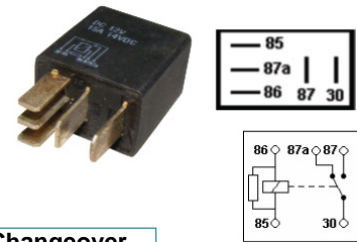

Micro Changeover Relay With Resistor 20A 12V

Changeover

Part No	Description	Pack Qty
PR54	Relay Micro Changeover With Resistor 20A 12V	1