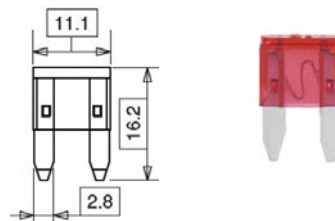

Mini Blade Fuses (LxWxH) 11.1 x 3.6 x 16.2mm

Part No	Description	Pack Qty
PF700M	Mini Blade Grey 2 amp	50
PF701M	Mini Blade Violet 3 amp	50
PF702M	Mini Blade Pink 4 amp	50
PF703M	Mini Blade Tan 5 amp	50
PF704M	Mini Blade Brown 7.5 amp	50
PF705M	Mini Blade Red 10 amp	50
PF706M	Mini Blade Blue 15 amp	50
PF707M	Mini Blade Yellow 20 amp	50
PF708M	Mini Blade Natural 25 amp	50
PF709M	Mini Blade Green 30 amp	50