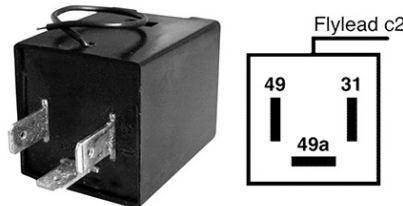

**Towing Flasher Unit 12V 2+1
x21W x2 + (2x5W) Max 140W With
C2 Fly Lead**

Part No	Description	Pack Qty
PFR21	Flasher Unit Towing 12V 2+1 x21W x2 + (2x5W) Max 140W With C2 Fly Lead	1