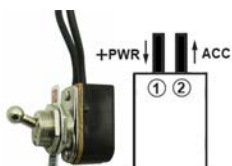

On/Off Heavy Duty Non Illuminated

Fits 12.5mm round hole

Part No	Description	Pack Qty
PWN533	On/Off (25 Amp Max)	1

On/Off Non Illuminated Metal

Fits 12mm round hole

Part No	Description	Pack Qty
PWN937	On/Off (16 Amp Max) Metal with fly lead	1