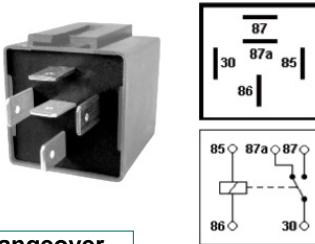

Standard Changeover Relay 30/40A 12V

Changeover

Part No	Description	Pack Qty
PR08	Relay Standard Changeover 30/40A 12V	1