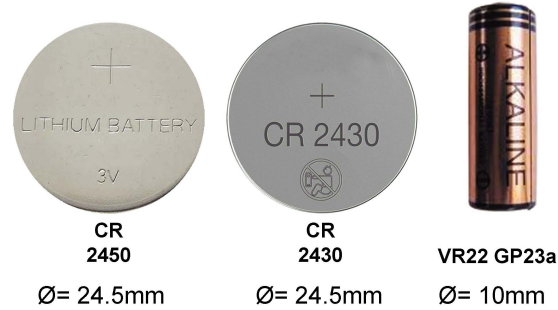

Size Chart

Blanking Grommets

Part No	Description	Pack Qty
PBG01	Blanking Grommets 5/16"	200
PBG02	Blanking Grommets 3/8"	100
PBG03	Blanking Grommets 1/2"	75
PBG04	Blanking Grommets 5/8"	50
PBG05	Blanking Grommets 3/4"	50
PBG07	Blanking Grommets 1"	25

Wiring Grommets

Part No	Description	Pack Qty
PWG01	Wiring Grommets 6mm 1/4"	200
PWG02	Wiring Grommets 5/16"	150
PWG03	Wiring Grommets 3/8"	20
PWG05	Wiring Grommets 1/2"	75
PWG06	Wiring Grommets 11mm 7/16"	50
PWG07	Wiring Grommets 11/16"	50

Membrane Grommets

Part No	Description	Pack Qty
PWN964	Membrane Grommets 1/4" & 1/2"	6

Cigarette Lighters 12V

Part No	Description	Pack Qty
119047	Cigarette Lighter Green Illuminated	1
555614	Cigarette Lighter Amber Illuminated	1

Cigarette Lighter Accessory Plug & Lead

Part No	Description	Pack Qty
PWN738	Fused Accessory Plug & Lead (16 Amp Max)	1

Cigarette Lighter Accessory Plug

Part No	Description	Pack Qty
PWN392	Power Plug - Fused	1