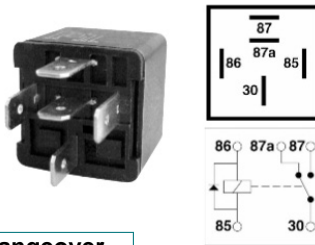

Standard Changeover Relay Diode Protected 40A 12V

Changeover

Part No	Description	Pack Qty
PR09	Relay Standard Changeover Diode Protect 40A 12V	1