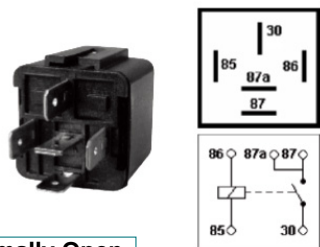

Standard Relays

Standard Relay N/O Contact 30A 12V

Normally Open

Part No	Description	Pack Qty
PR01	Relay Standard N/O Contact 30A 12V	1

Standard Relay Twin Output 2x15A 12V

Normally Open

Part No	Description	Pack Qty
PR03	Relay Standard Twin Output 2x15A 12V	1