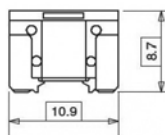

Part No	Description	Pack Qty
PWN1088	Micro Blade LED Grey 2 amp	2
PWN1089	Micro Blade LED Violet 3 amp	2
PWN1090	Micro Blade LED Pink 4 amp	2
PWN1091	Micro Blade LED Beige 5 amp	2
PWN1092	Micro Blade LED Brown 7.5 amp	2
PWN1093	Micro Blade LED Red 10 amp	2
PWN1094	Micro Blade LED Blue 15 amp	2
PWN1095	Micro Blade LED Yellow 20 amp	2
PWN1096	Micro Blade LED Clear 25 amp	2
PWN1097	Micro Blade LED Green 30 amp	2
PWN1098	Micro Assorted LED 3/5/7.5/10 amp	4
PWN1099	Micro Assorted LED 15/20/25/30 amp	4

blank white filler.jpg