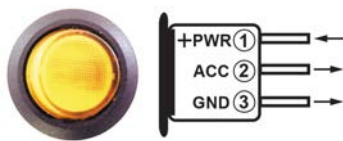

On/Off Illuminated Mini

Fits 20mm round hole

Part No	Description	Pack Qty
PWN561	Amber (10 Amp Max)	1
PWN562	Red (10 Amp Max)	1