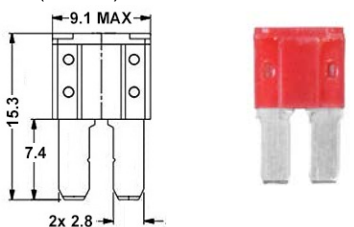

Micro2 Fuses (LxWxH) 9.1 x 3.8 x 15.3mm

Part No	Description	Pack Qty
PWN1356	Micro2 Tan 5 amp	2
PWN1357	Micro2 Brown 7.5 amp	2
PWN1358	Micro2 Red 10 amp	2
PWN1359	Micro2 Blue 15 amp	2
PWN1360	Micro2 Yellow 20 amp	2
PWN1361	Micro2 Natural 25 amp	2
PWN1362	Micro2 Green 30 amp	2
PWN1310	Micro2 Assorted 5, 7.5, 10, 15, 20, 25, 30 amp	7