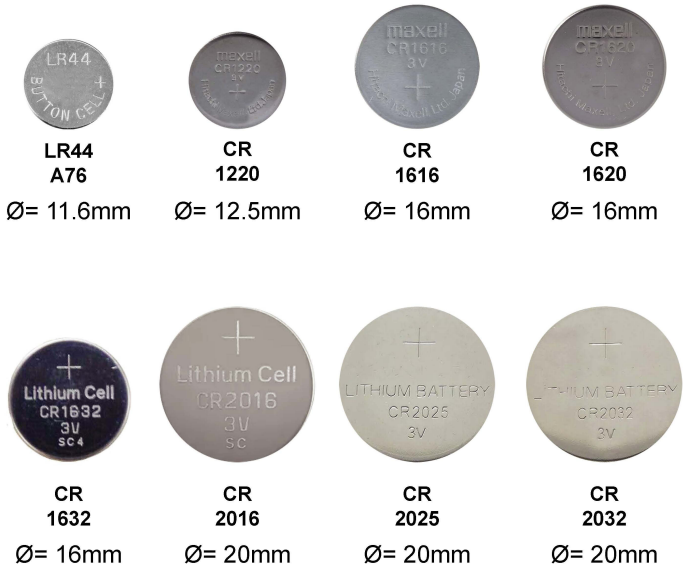

Size Chart

Blanking Grommets

Part No	Description	Pack Qty
PBG01	Blanking Grommets 5/16"	200
PBG02	Blanking Grommets 3/8"	100
PBG03	Blanking Grommets 1/2"	75
PBG04	Blanking Grommets 5/8"	50
PBG05	Blanking Grommets 3/4"	50
PBG07	Blanking Grommets 1"	25

Wiring Grommets

Part No	Description	Pack Qty
PWG01	Wiring Grommets 6mm 1/4"	200
PWG02	Wiring Grommets 5/16"	150
PWG03	Wiring Grommets 3/8"	20
PWG05	Wiring Grommets 1/2"	75
PWG06	Wiring Grommets 11mm 7/16"	50
PWG07	Wiring Grommets 11/16"	50

Membrane Grommets

Part No	Description	Pack Qty
PWN964	Membrane Grommets 1/4" & 1/2"	6

Cigarette Lighters 12V

Part No	Description	Pack Qty
119047	Cigarette Lighter Green Illuminated	1
555614	Cigarette Lighter Amber Illuminated	1

Cigarette Lighter Accessory Plug & Lead

Part No	Description	Pack Qty
PWN738	Fused Accessory Plug & Lead (16 Amp Max)	1

Cigarette Lighter Accessory Plug

Part No	Description	Pack Qty
PWN392	Power Plug - Fused	1