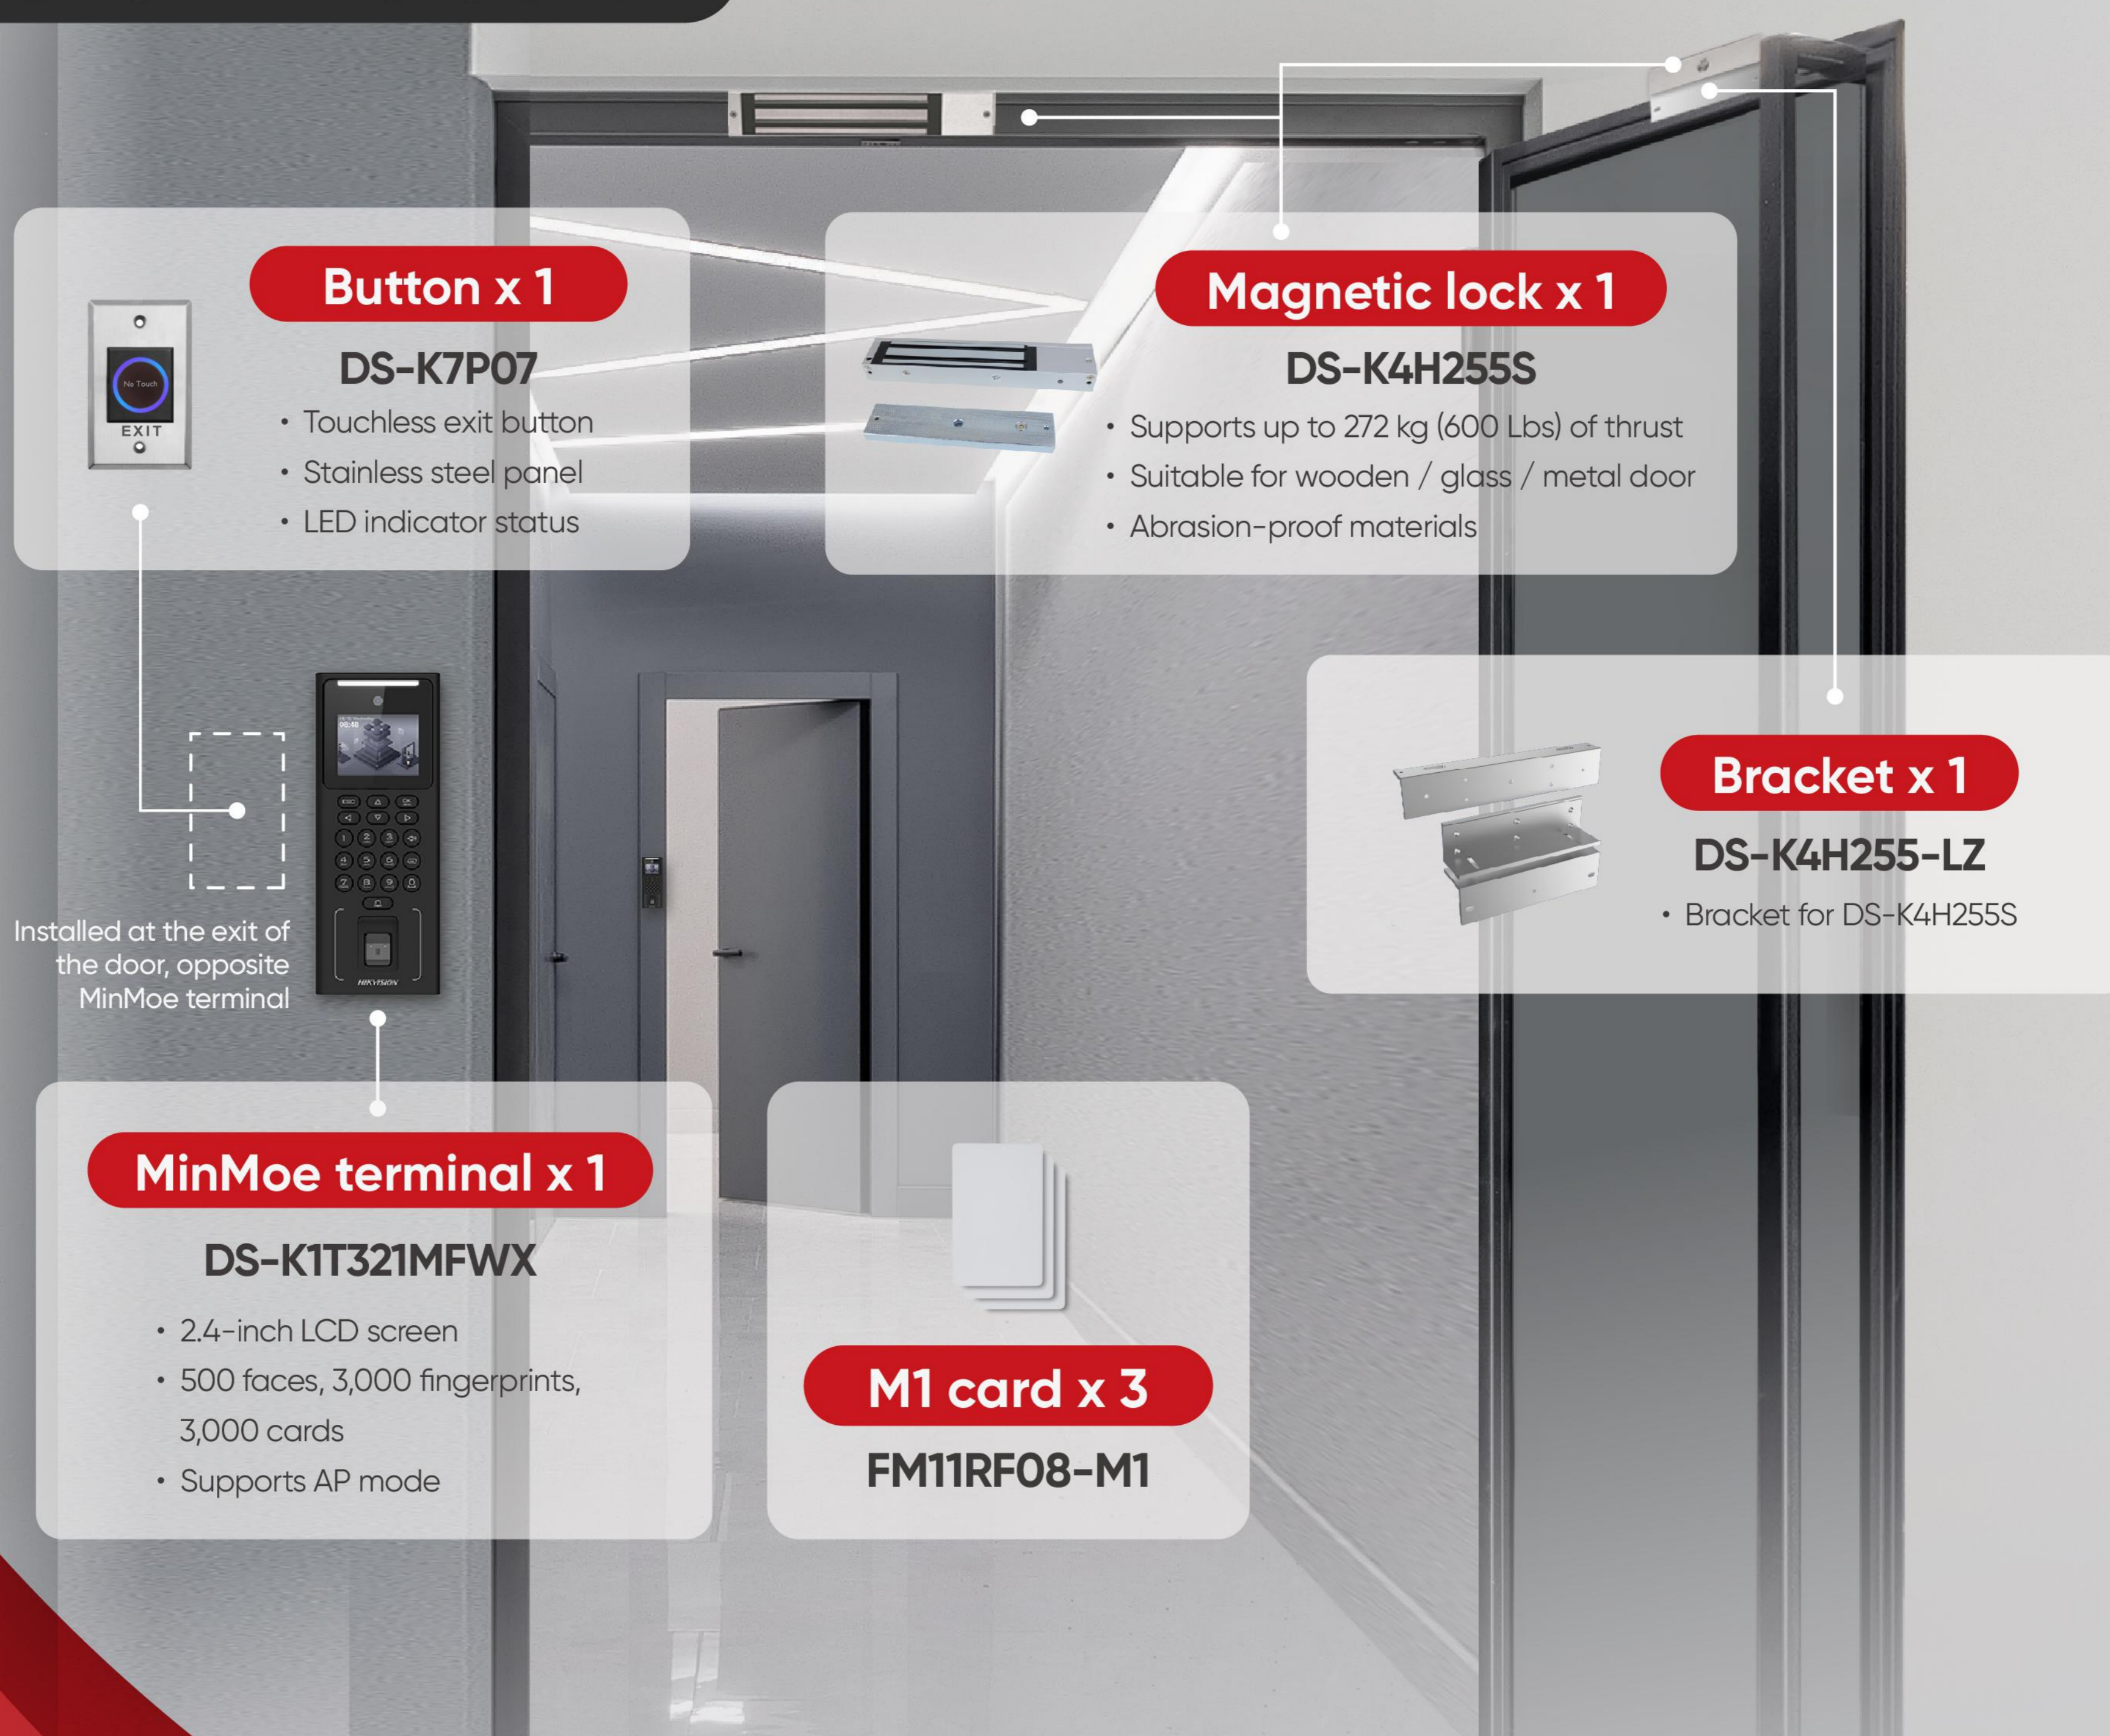

Touch-Free Face Recognition Terminal Kit

Cost-effective single-door access control solution

MinMoe

DS-KAS321

Complete
single-door solution

Grab-and-go
convenience

What's in the box?

Button x 1

DS-K7P07

- Touchless exit button
- Stainless steel panel
- LED indicator status

Magnetic lock x 1

DS-K4H255S

- Supports up to 272 kg (600 Lbs) of thrust
- Suitable for wooden / glass / metal door
- Abrasion-proof materials

Bracket x 1

DS-K4H255-LZ

- Bracket for DS-K4H255S

MinMoe terminal x 1

DS-K1T321MFWX

- 2.4-inch LCD screen
- 500 faces, 3,000 fingerprints, 3,000 cards
- Supports AP mode

M1 card x 3

FM11RF08-M1