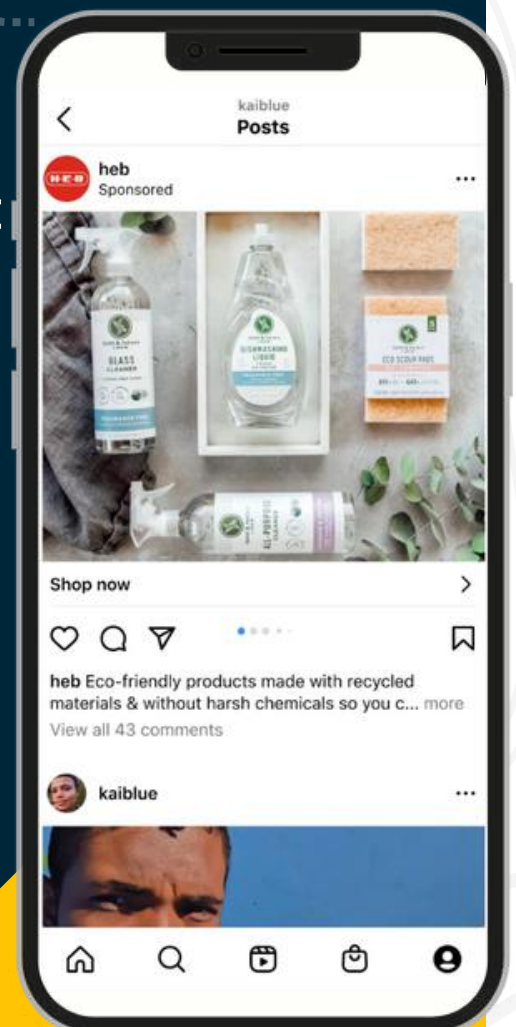

Ad type:

Slideshow Ads

Video Type: MP4, MOV or GIF ●

Image Type: JPG or PNG

Audio Type: WAV, MP3, M4A, FLAC AND OGC

Image Size: 600 x 600 px, ●
max. 1080 x 1080

Text Limit: Two rows of text
will be displayed

Image duration: max of 50
secs per
image

Caption: 125 characters ●

Media Type: Audio & Images