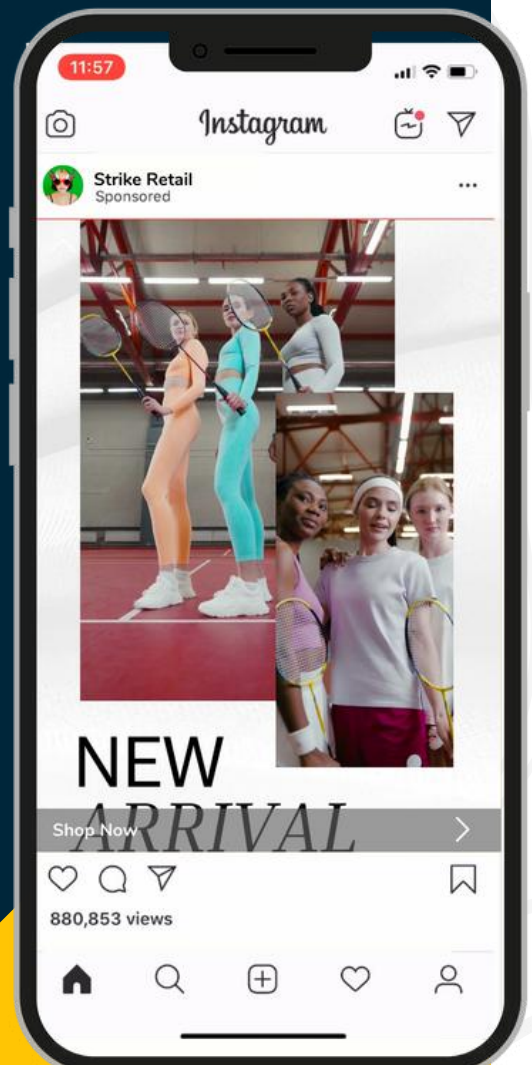

Ad type:

Feed Video Ads

File Type: MP4, MOV or GIF

Ratio: 4:5

Resolution: At least 1080 x 1080 pixels

Duration: 1 sec to 60 mins

Max. File Size: 4 GB

Captions: Optional

Sounds: Optional

Primary Text: 125 characters

Max. # of Hashtags: 30