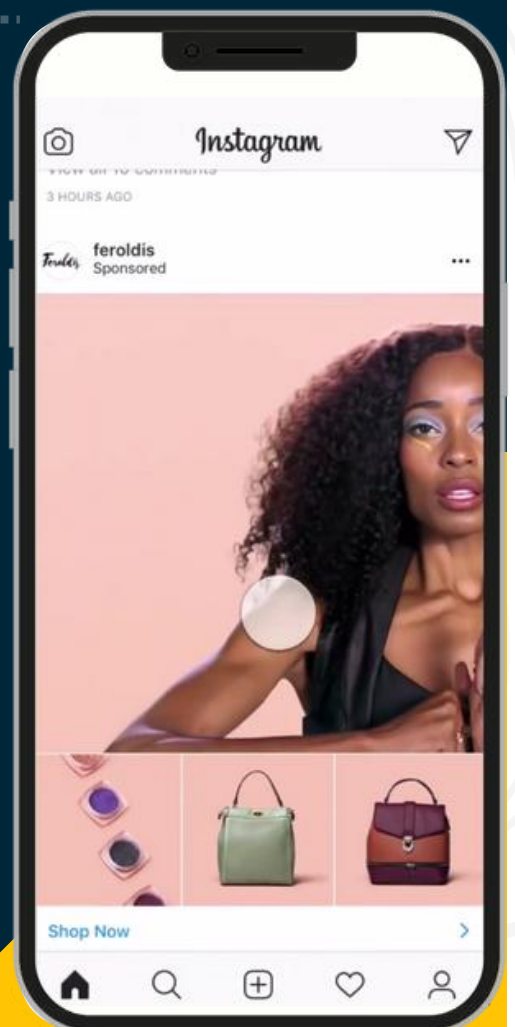

Ad type:

Collection Ads

Video Type: MP4, MOV or GIF ●

Image Type: JPG or PNG

Resolution: At least 1080 x 1080 pixels

Ratio: 1:1

Video Max. File Size: 4 GB ●

Image Max. File Size: 30 MB

● **Primary Text:** 125 characters

Headline: 40 characters

Landing Page URL: Required

Instant Experience: Required