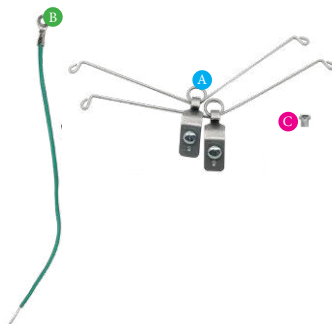

Spring Kit for Can Retrofitting

1. **773299**
   Spring Kit for Can Retrofitting
2. A 2PCS SPRINGS WITH SCREW
   - B 1PC GROUND WIRE
   - C 1PC SCREW FOR GROUND WIRE

Watts	Type	Base Type	Item #	Ordering Code
N/A	N/A	N/A	773299	LED7DISC/CAN-SPRINGS-50PK
50-Pack of individually bagged 2-Packs of springs for a each disc conversion				

*Items above are bagged and sold in a pack of 50 bags