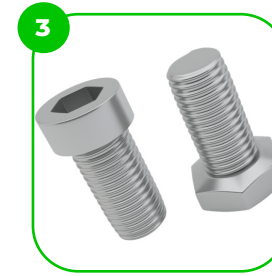

## Technical specification

Safety surface area	Around 2,1 m radius
Net weight	60 kg
Material	S235
Critic fall height	2075 mm
Color options	

For more color options, discuss with your sales representative.

The clamp system allows for easy assembly and extreme stability.

The connecting elements are fastened with vandal-proof stainless steel screws and nuts.

The ends of the bars and posts are sealed with injection-moulded plastic caps.