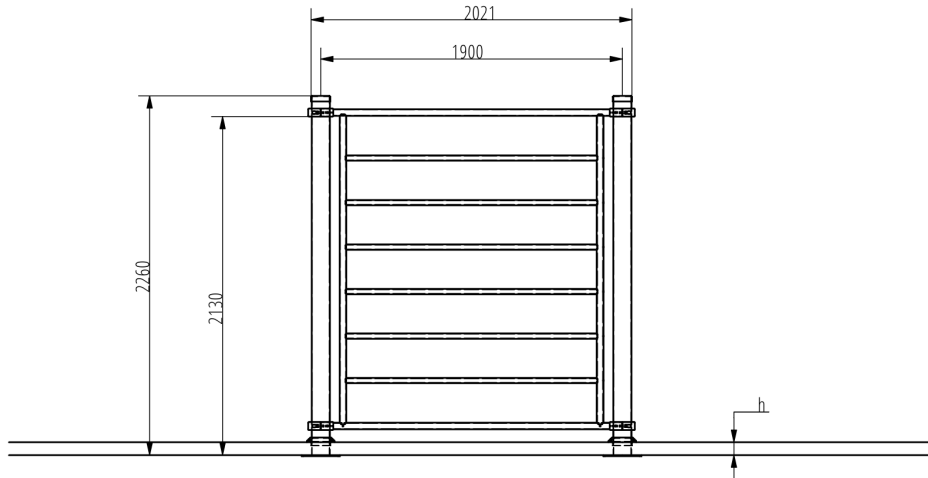

Side View

Plan View

Installation information

Number of installers (concrete)	At least 2 people
Total installation time (concrete)	45-90 min.
Number of installers (equipment)	At least 2 people
Total installation time (equipment)	20-30 min.
Excavation volume	0.4 m³
Concrete volume	0.4 m³
Size of the base structure	2pc 0,5 x 0,5 x 0,8 m
Anchoring options	In-ground or surface
In combined structures, the volume of concrete required varies.	

Technical specification

Safety surface area	Around 2,1 m radius
Net weight	60 kg
Material	S235
Critic fall height	2075 mm
Color options	

For more color options, discuss with your sales representative.

Warranty

Structure	10 years
Steel	5-10 years
Paint	2 years
Plastic	5-10 years
Rubber	1-3 years
Moving parts	2 years
Detailed information in the warranty document