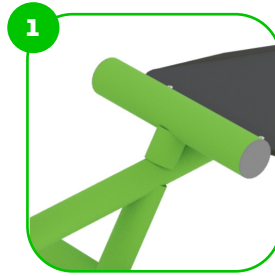

Material specification

The element is made of high quality S235 steel, which has been cleaned via sandblasting. A corrosion resistant powder coating finish is then applied. Also available with galvanized surface for even greater protection and longevity!