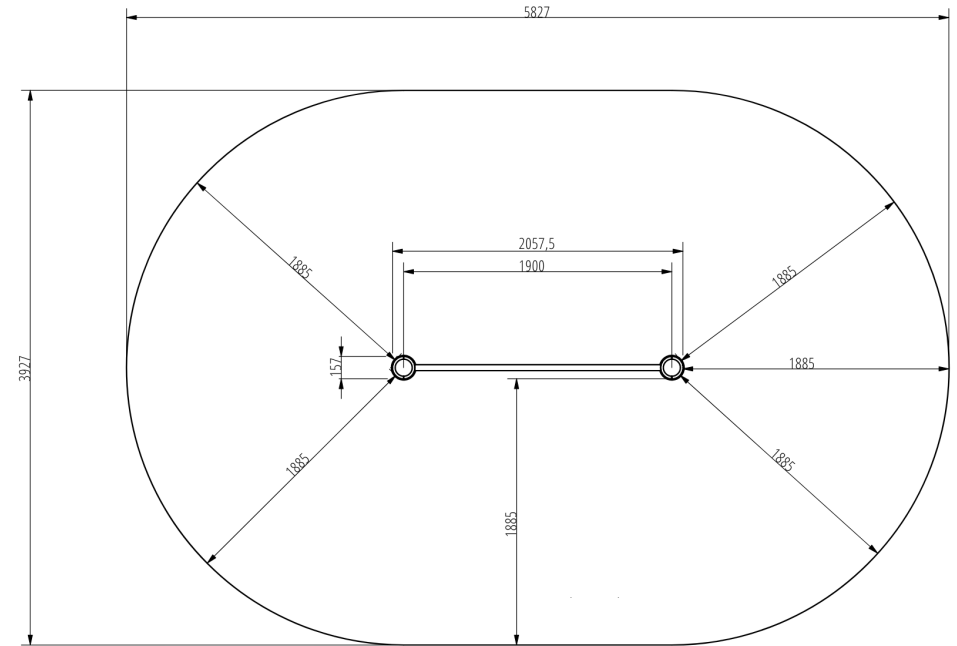

### Attributes

Product code	1-1-027
Certificate	EN 16630
Age group	14 + years
Capacity	1 person
Max. weight load	99 kg
Type	Calisthenics
Difficulty level	Easy

## Side View

## Plan View

## Technical specification

Safety surface area	Around 2,1 m radius
Net weight	60 kg
Material	S235
Critic fall height	2075 mm
Color options	

For more color options, discuss with your sales representative.