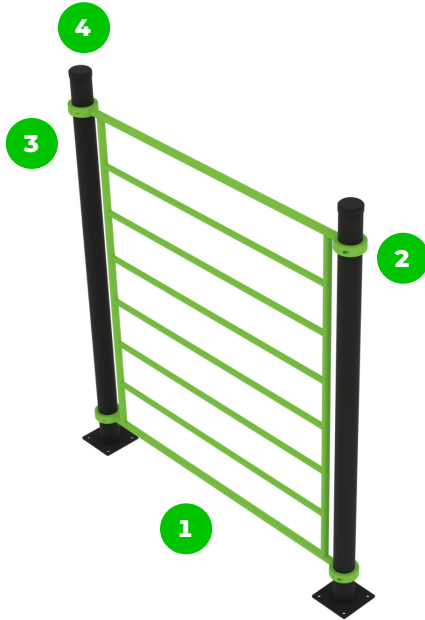

Material specification

The element is made of high quality S235 steel, which has been cleaned via sandblasting. A corrosion resistant powder coating finish is then applied. Also available with galvanized surface for even greater protection and longevity!