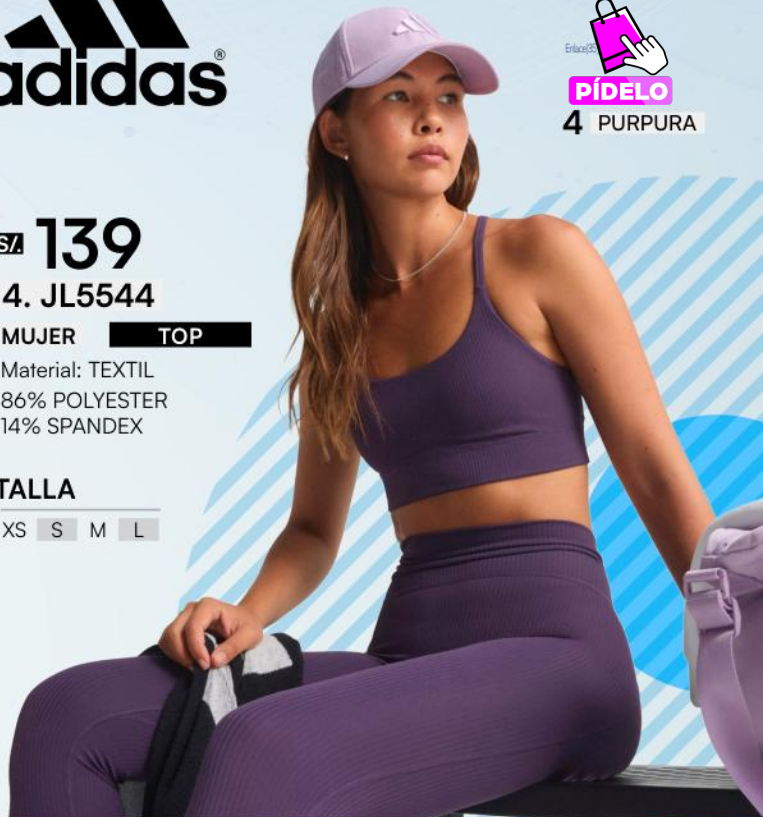

adidas®

S/A **139**
4. JL5544

MUJER **TOP**
Material: TEXTIL
86% POLYESTER
14% SPANDEX

TALLA
XS S M L

Eres tú?
PÍDELO
4 PURPURA