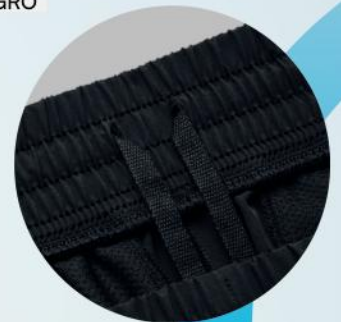

PRODUCTOS
ORIGINALES

sokso

PÍDELO
3 NEGRO

S/A 139
3. HN1044
Material: TEXTIL

SHORT
TALLA MUJER
XS S M L
100% POLYESTER

adidas

S/A 109
4. JV7262

MUJER SHORT

Material: TEXTIL
70% ALGODÓN
30% POLYESTER

TALLA

XS S M L

PÍDELO
5 NEGRO

S/A 89
5. 1376935-001

MUJER SHORT

Material: TEXTIL
88% POLYESTER - 12% ELASTANO

TALLA

XS S M

PÍDELO
4 VERDE MENTA

VIGENCIA DEL 25 DE MAYO AL 14 DE JUNIO - 2026

PUMA