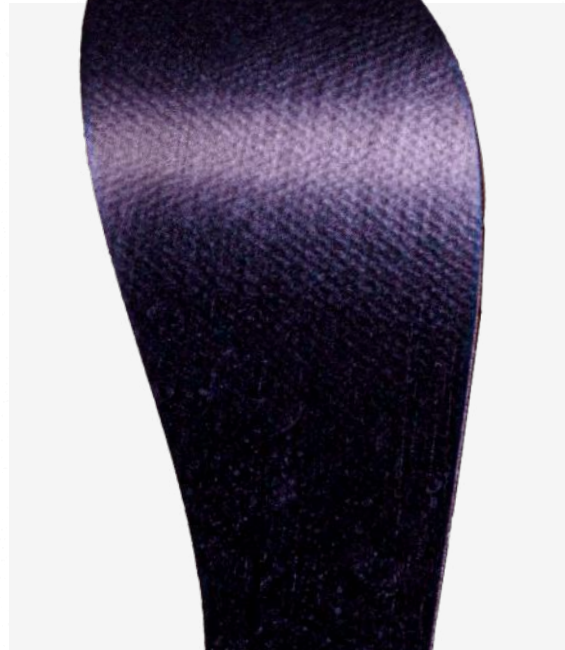

Full-Length Carbon Fiber Plate

We partnered with carbon fiber expert Carbitex™ to design a full-length carbon fiber plate that naturally flexes with your foot, providing added boost and propulsion.