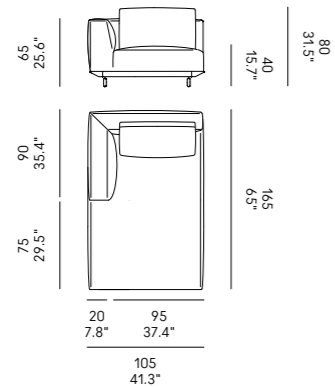

OSX

Cuscini inclusi Cushions included Coussins inclus Inklusive Kissen Cojines incluidos	Descrizione Description Description Beschreibung Descripción	Ecopelle Faux leather Simili cuir Kunstleder Ecopiel	Tessuto Fabric Tissu Stoff Tejido					Metraggio Metreage Métrage Stoffbedarf Metraje	Pelle Leather Cuir Leder Cuero			Metraggio Metreage Métrage Stoffbedarf Metraje		
			C.O.M. Client's Own Material	Basic	Superior	Top	Exclusive		(roll H 140 cm)	C.O.L. Client's Own Leather	Major		Luxury	(m²)
	Pouf Ottoman Pouf Pouf Pouf	A0183	B0183	C0183	D0183	E0183	F0183	m 2,1	G0183	H0183	K0183	m² 3,5		
	fodera di ricambio spare cover housses de rechangé erstzbezug funda de repuesto	A0184	B0184	C0184	D0184	E0184	F0184	m 2,1	G0184	H0184	K0184	m² 3,5		
1x cm 75x45	Chaise Longue Chaise Longue Chaise Longue Chaise Longue Chaise Longue	A0185	B0185	C0185	D0185	E0185	F0185	m 7,9	G0185	H0185	K0185	m² 15		
	fodera di ricambio spare cover housses de rechangé erstzbezug funda de repuesto	A0186	B0186	C0186	D0186	E0186	F0186	m 7,9	G0186	H0186	K0186	m² 15		
1x cm 75x45	Chaise Longue Chaise Longue Chaise Longue Chaise Longue Chaise Longue	A0187	B0187	C0187	D0187	E0187	F0187	m 7,9	G0187	H0187	K0187	m² 15		
	fodera di ricambio spare cover housses de rechangé erstzbezug funda de repuesto	A0188	B0188	C0188	D0188	E0188	F0188	m 7,9	G0188	H0188	K0188	m² 15