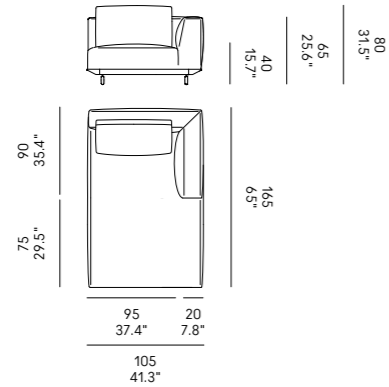

Coleman 105

ENG
20-02-23

PROMEMORIA / REMINDER / RAPPEL / ERINNERUNG / RECORDATORIO

IT — Nell'ordine indicare il colore del telaio di alluminio
EN — When ordering, specify the color of the aluminium frame
FR — Dans la commande, indiquer la couleur du cadre en aluminium
DE — Bei der Bestellung ist die Farbe des Aluminiumrahmens anzugeben
ES — Al hacer el pedido, especifique el color del marco de aluminio

View
frame
colors

MM

ODX