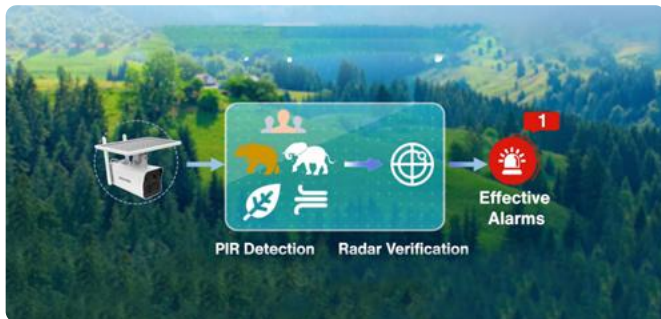

Highlights

Smart Hybrid Light

Three supplemental lighting modes in one camera: 24/7 color, IR (B&W), or Smart. Distinguish persons and vehicles from other objects and ensure capturing critical details with event-triggered color images.

Dual Detection

Dual detectors that combine PIR and radar for accurate alarms.

Deluxe 6 MP

More 4 MP cost-effective cameras are available, not only with higher resolution, but also with upgraded hardware and software.

Multi-lens Synergy

Panoramic Cameras

One security camera with dual lenses, combining image fusion algorithm to stitch together a 180-degree horizontal field of view.

TandemVu PTZ Cameras

One camera provides the big picture and small details in tandem, delivering smart linkage for instant target tracking.