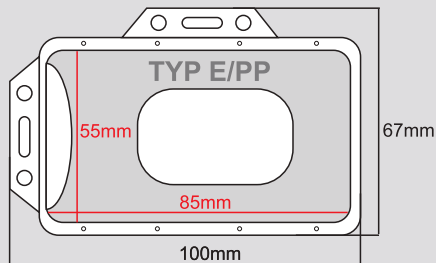

BADGE HOLDERS SOFT

BADGE HOLDERS PLASTIC