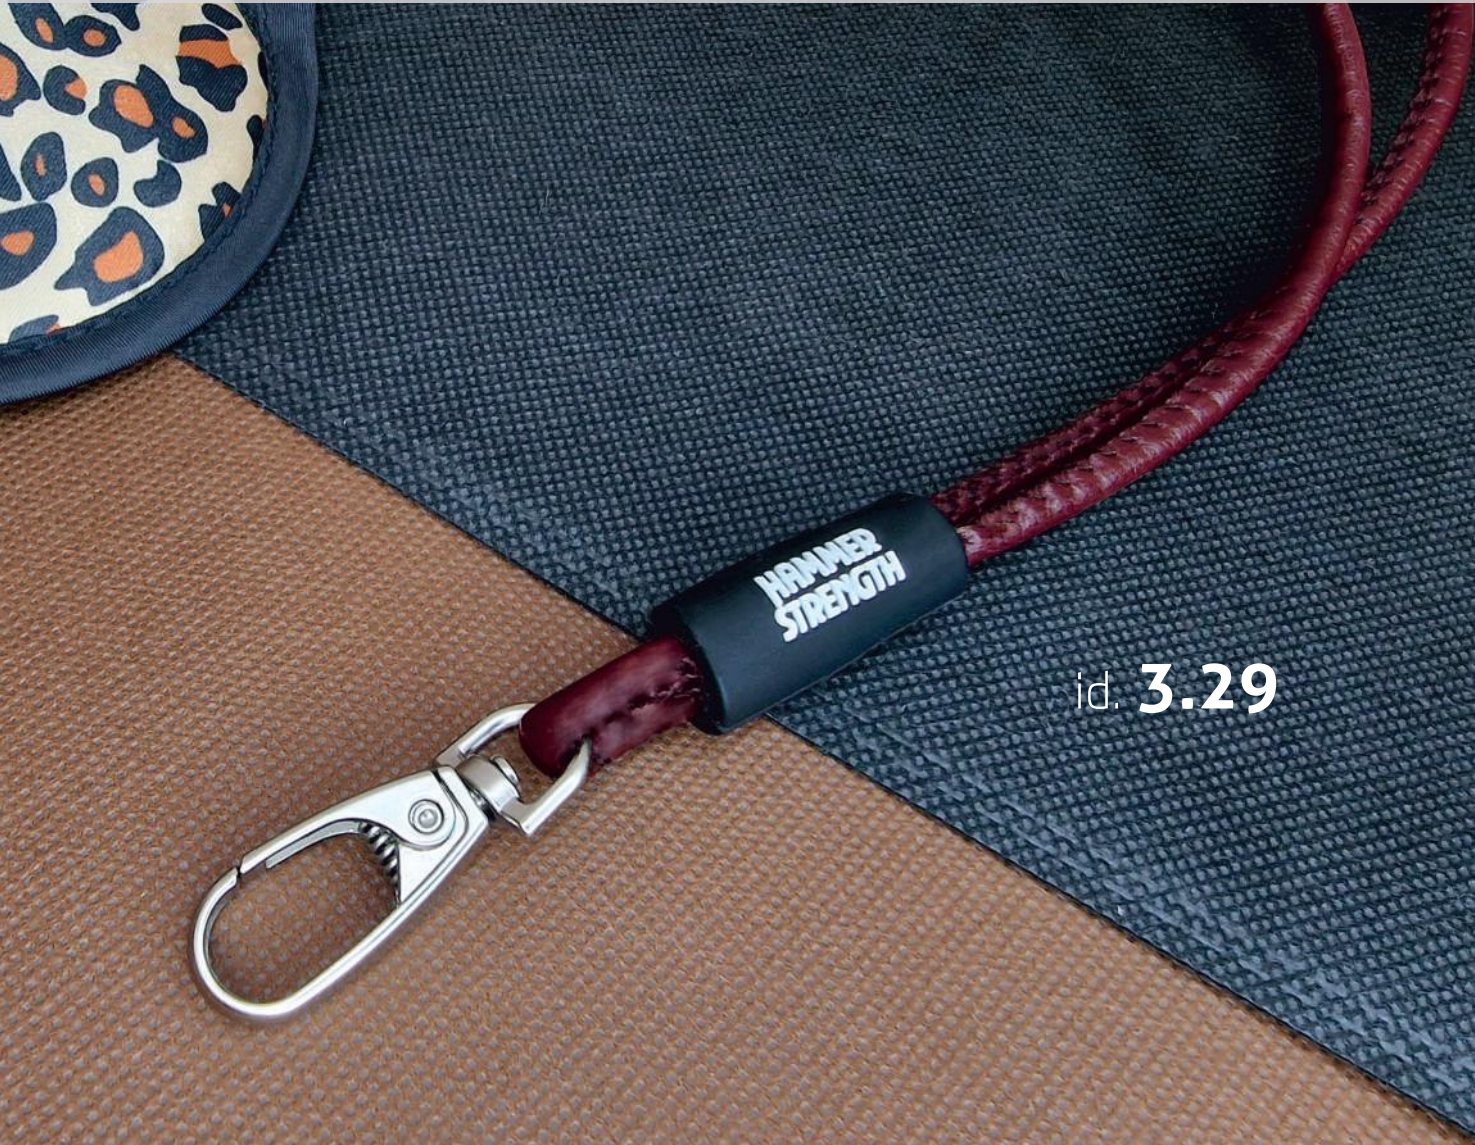

MOQ: 300 pcs

LABEL LONG

LABEL SHORT

Customizable accessories - You can choose more accessories on the first page.

id. **3.29**

ZEBRA/ROPE/SOFT LABEL LANYARD

MOQ: 300 pcs

LABEL LONG