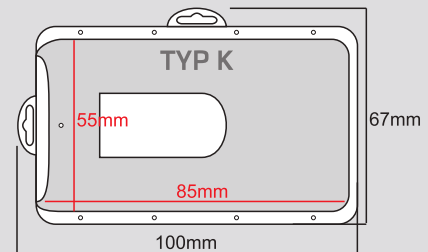

BADGE HOLDERS SOFT

BADGE HOLDERS PLASTIC