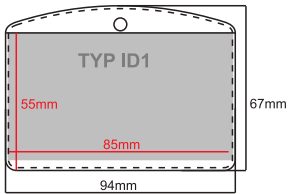

BADGE HOLDERS SOFT

BADGE HOLDERS PLASTIC