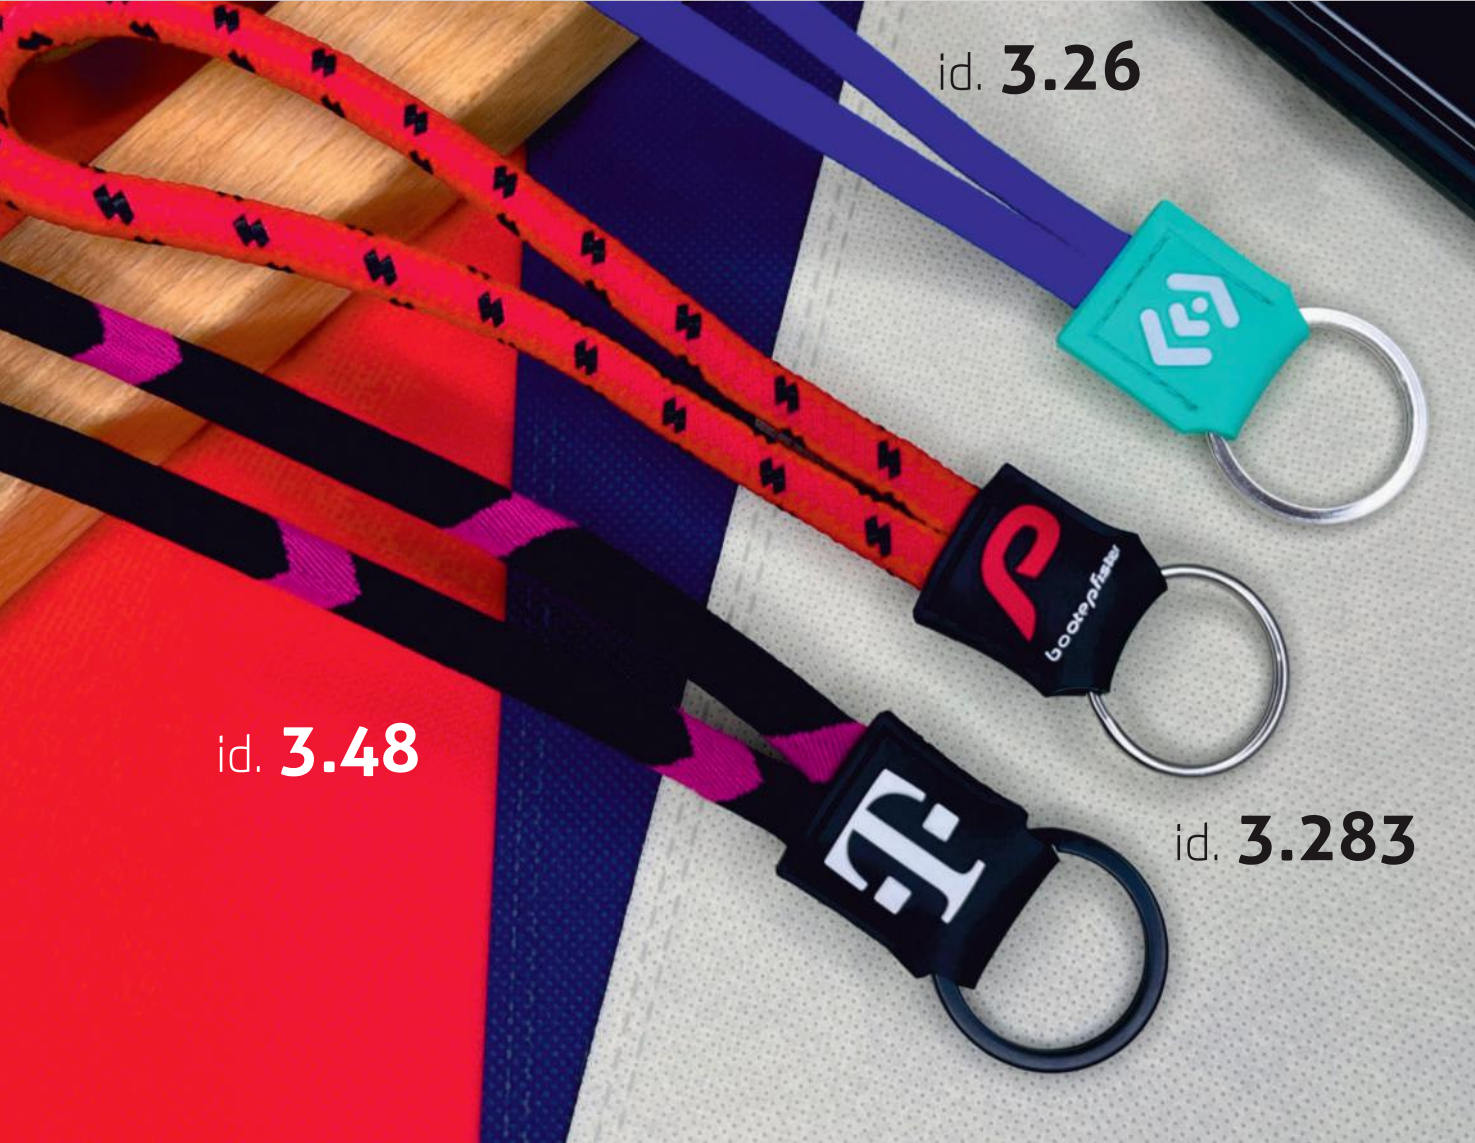

ZEBRA/ROPE/SOFT RUBBER LANYARD

MOQ: 300 pcs

LABEL LONG

LABEL SHORT

Customizable accessories - You can choose more accessories on the first page.

id. **3.26**

id. **3.48**

id. **3.283**