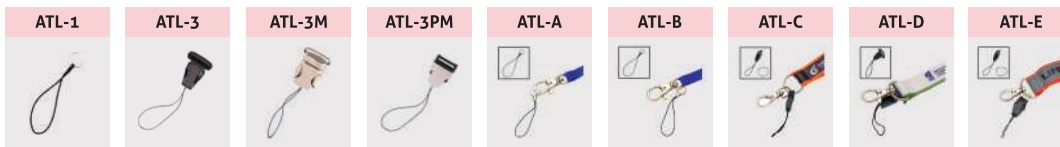

PHONE STRAP