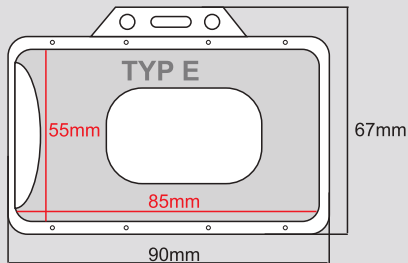

BADGE HOLDERS SOFT

BADGE HOLDERS PLASTIC