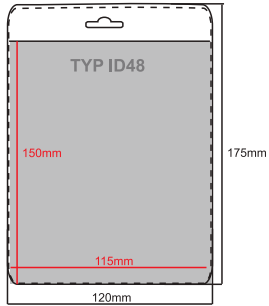

BADGE HOLDERS SOFT

BADGE HOLDERS PLASTIC