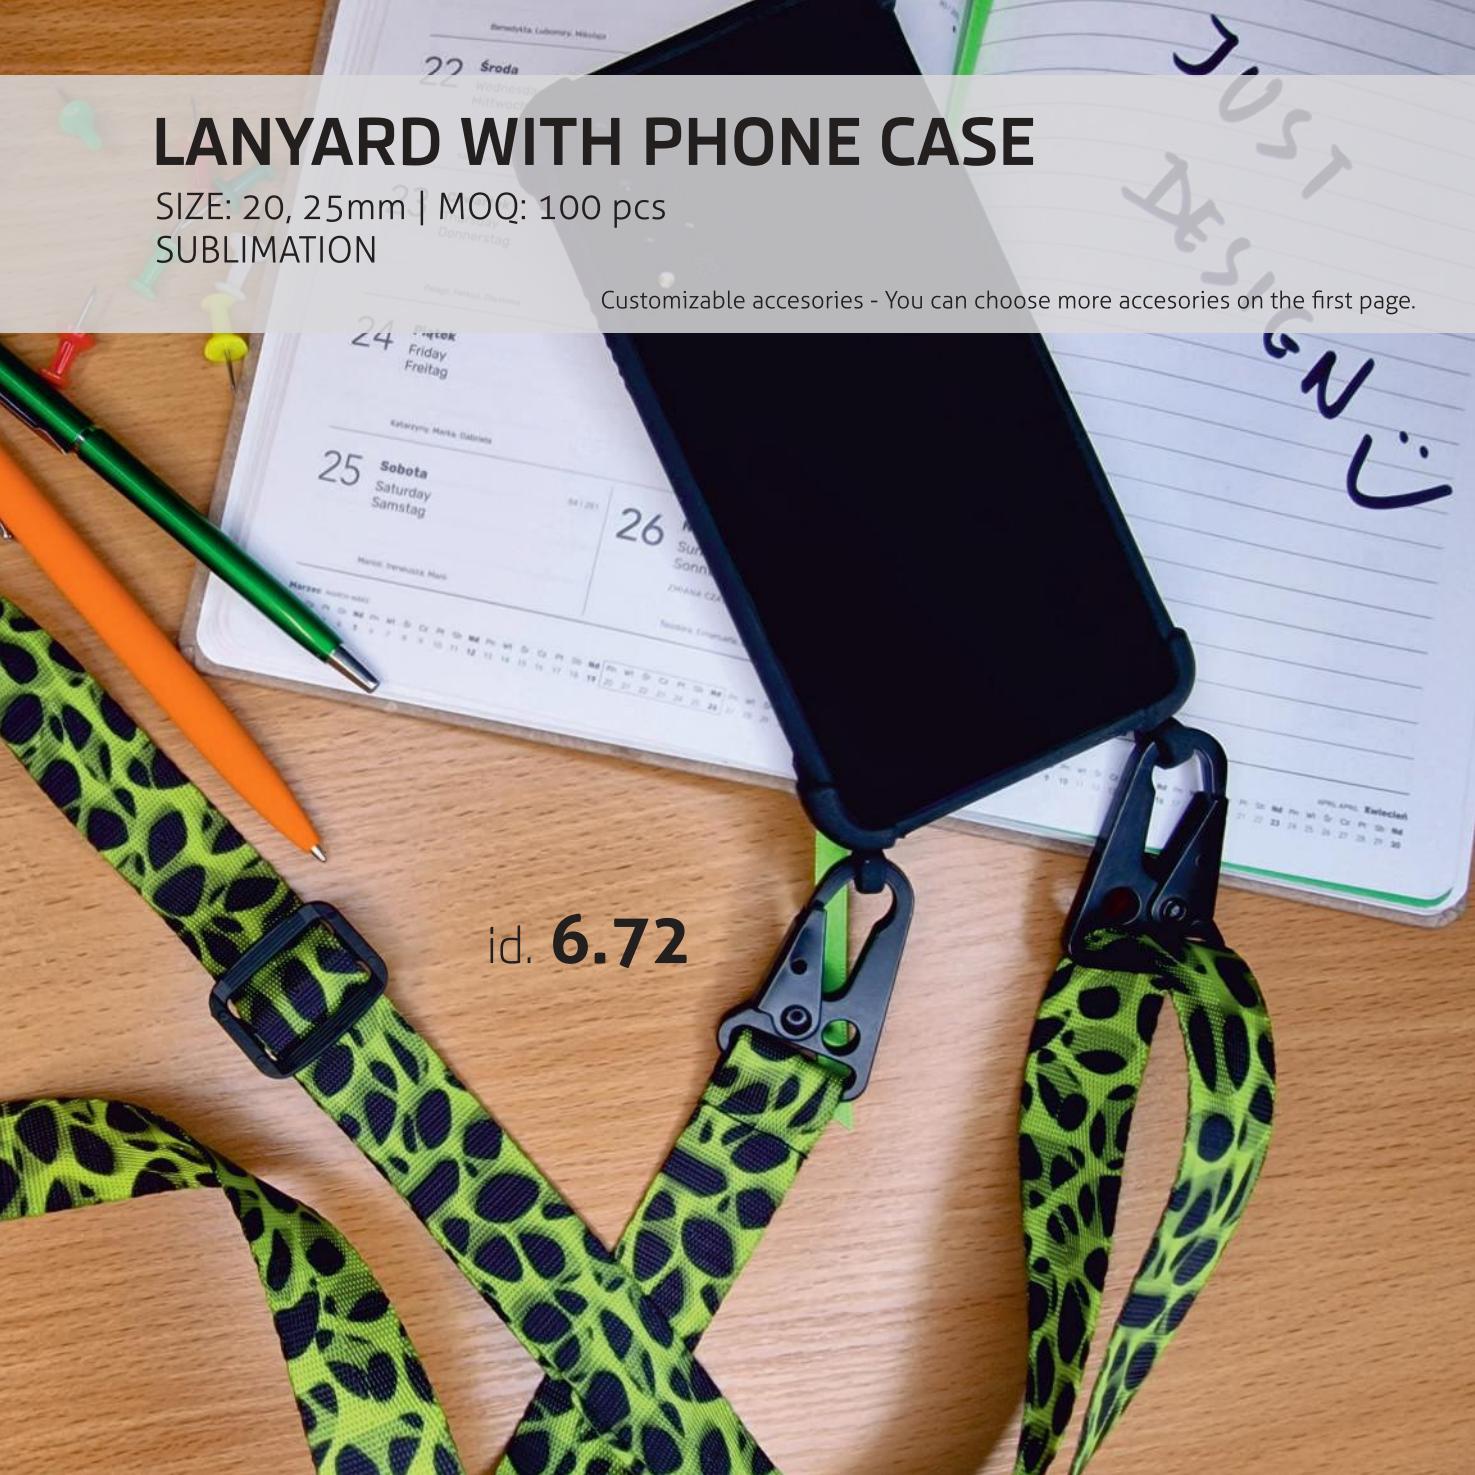

LANYARD WITH PHONE CASE

SIZE: 20, 25mm | MOQ: 100 pcs

SUBLIMATION

Customizable accesories - You can choose more accesories on the first page.

id. **6.72**