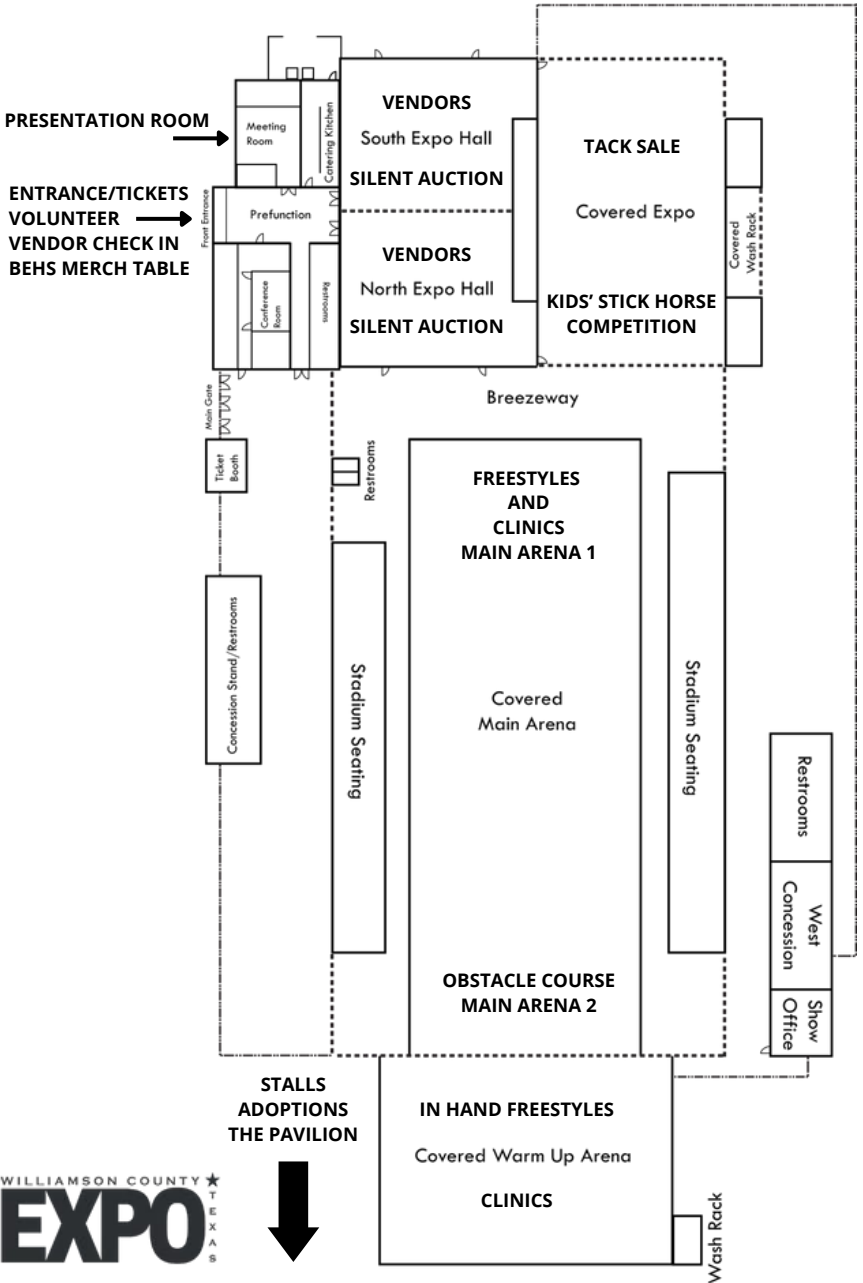

Facility Map