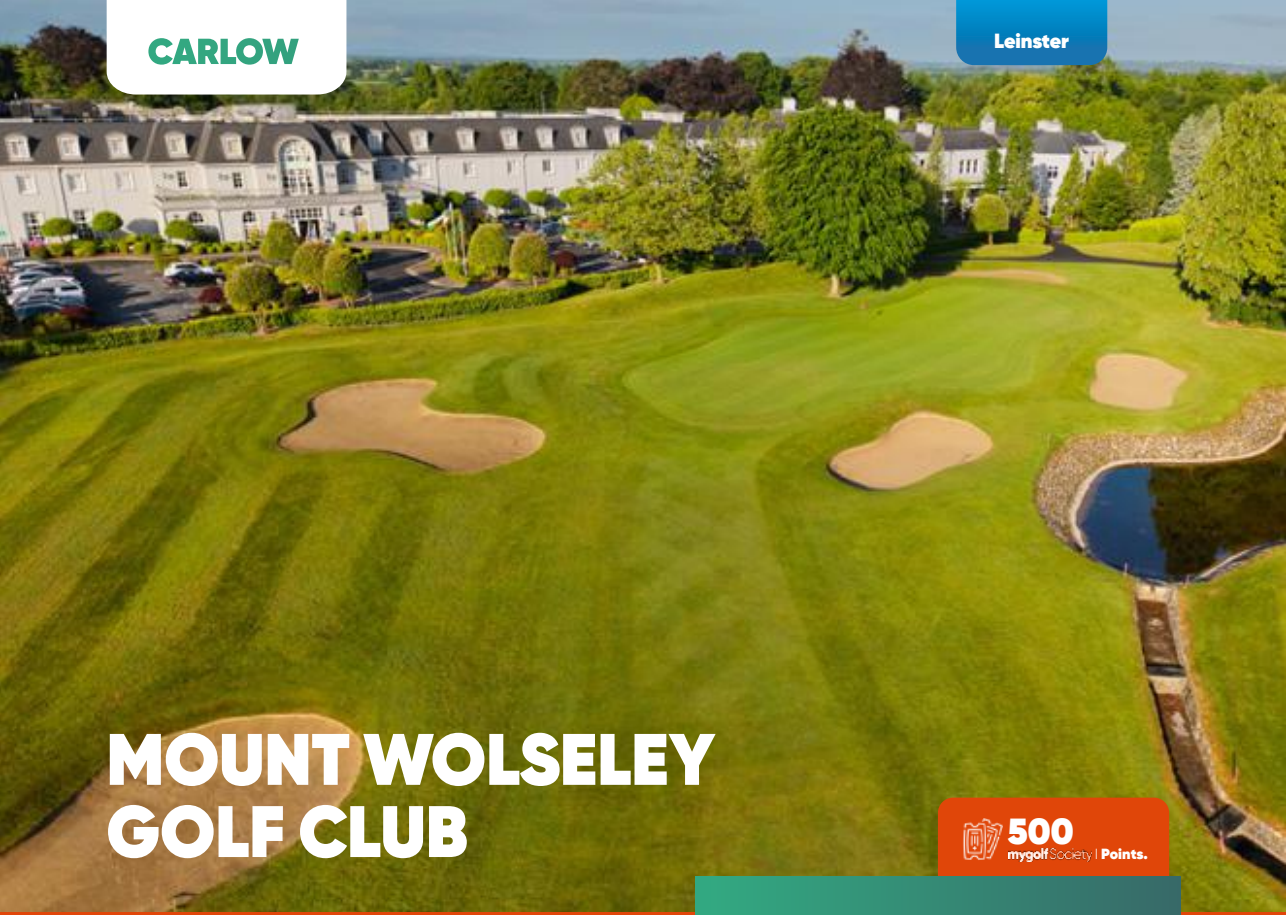

MOUNT WOLSELEY GOLF CLUB

500
mygolf Society | Points.

COURSE DESCRIPTION

Mount Wolseley Hotel & Club is beautifully situated in the tranquil countryside of county Carlow, just one hour from Dublin City, Wexford, and Kilkenny. Mount Wolseley is a Luxury 4-star Golf & Spa Resort Hotel set in an exquisite location. The facility boasts an 18-Hole Christy O'Connor Championship Course which offers a fantastic challenge to all golfers.

GOLF SOCIETY AVAILABILITY

MON	TUE	WED	THU	FRI	SAT	SUN
✓	✓	✓	✓	✓	✓	✗

2026 | SOCIETY RATES

	LOW SEASON	HIGH SEASON
MIDWEEK	From €50	From €55
WEEKEND	From €55	From €59

For more rates and special offers at Mount Wolseley Golf Club contact the team at mygolfSociety on 01-9041130 or email info@mygolfsociety.ie.

mygolf Society

Start booking your 2026 society outings today!

Speak with one of our society golf experts to get the best rates and availability.

☎ 01-9041130 | ✉ info@mygolfsociety.ie | 📞 085-8621590 (WhatsApp)