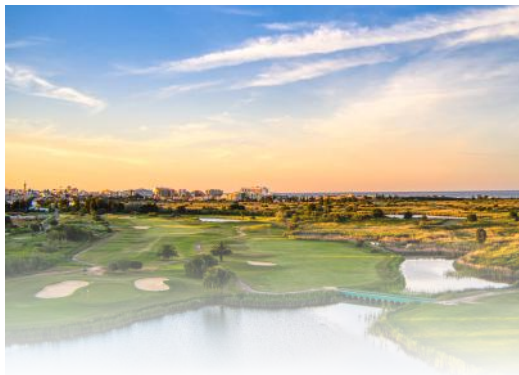

CONVENIENT WAYS TO **BOOK YOUR 2026** SOCIETY GOLF CALENDAR

Booking your society golf calendar with mygolfSociety couldn't be easier. We take pride in simplifying the process for society organisers, taking away the hassle associated with booking directly with the golf clubs. Why not let our team of society golf experts help you arrange your 2026 society golf calendar.

To start booking your 2026 society golf outings simply choose from one of the following:

1. WEBSITE

Visit our website (mygolfSociety.ie) and complete the 'Society Golf Planner'. A member of our team will respond within 24 hours.

2. PHONE

Speak directly to one of our team by calling our office on 01-9041130. We look forward to your call!

3. EMAIL

Send your requirements, including preferred dates and courses to us via email (info@mygolfSociety.ie). A member of our team will respond within 24 hours.

4. WHATSAPP

Send a message directly to our WhatsApp business account and a member of our team will get back to you (085-8621590)

GOLF HOLIDAYS

We're excited to announce that we are now offering golf holidays to top European destinations including Spain and Portugal. Our dedicated team of golf experts is ready to help you book your next sunny golf getaway! Whether you're planning for a group of 4 or 44, we cater to all group sizes.

Start planning your next golf holiday by contacting us at info@mygolfSociety.ie or call our office at 01-9041130 to speak with a member of our team