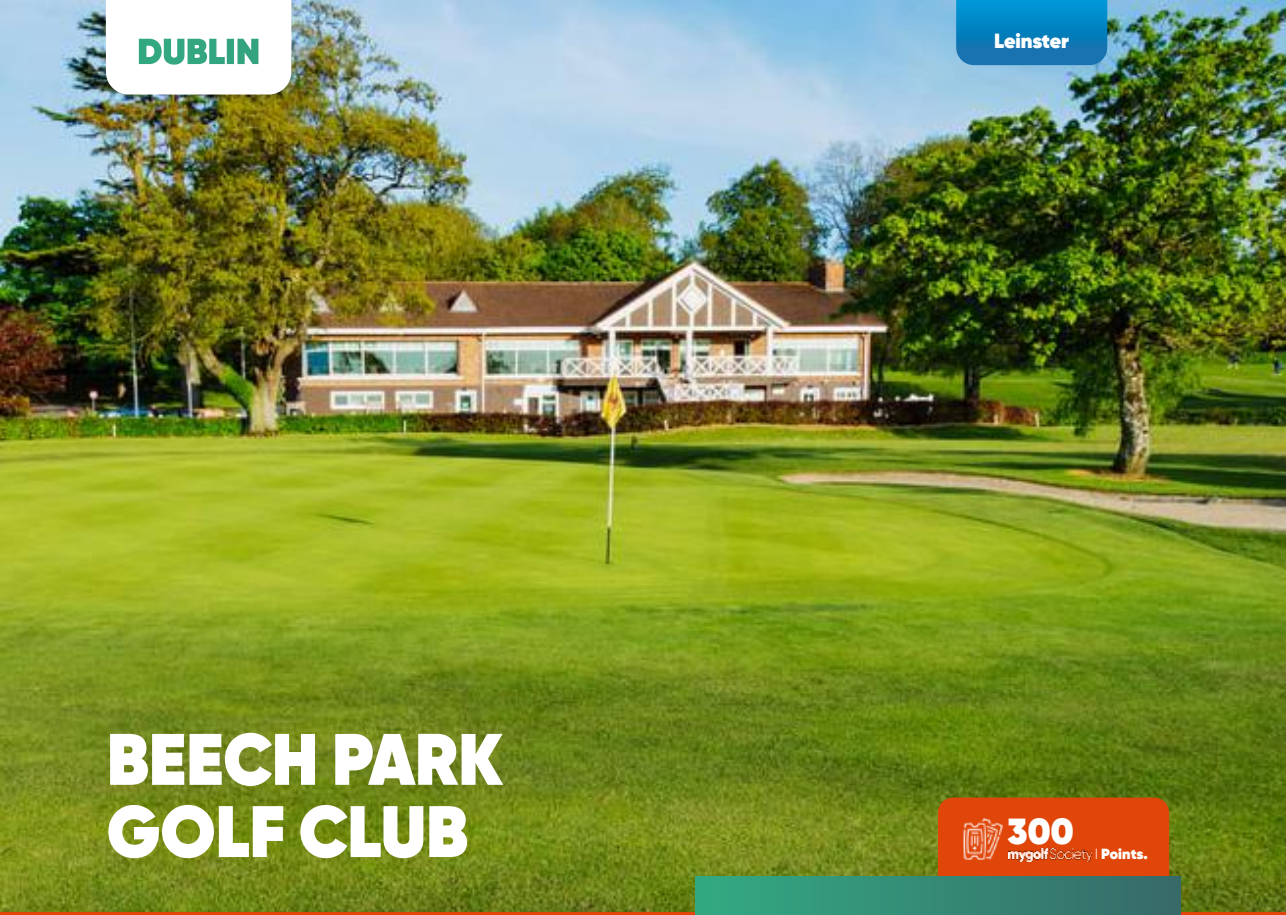

BEECH PARK GOLF CLUB

300
mygolf Society Points.

COURSE DESCRIPTION

Nestled just 10 minutes from M50 Junction 9, heading south on the Naas Road (N7), Beech Park Golf Club is a beautiful, secluded 18-hole parkland gem. With its very own AMEN CORNER, tree-lined fairways, and strategically placed bunkers, it offers an exceptional golfing experience. Whether you're planning a corporate event or an outing with your golf society, Beech Park provides the perfect setting.

GOLF SOCIETY AVAILABILITY

MON	TUE	WED	THU	FRI	SAT	SUN
✓	✓	✗	✓	✓	✗	✗*

Limited availability on Sunday afternoons.

2026 | SOCIETY RATES

	LOW SEASON	HIGH SEASON
MIDWEEK	From €35	From €40
WEEKEND	From €40	From €45

For more rates and special offers at Beech park Golf Club contact the team at mygolfSociety on 01-9041130 or email info@mygolfsociety.ie.

mygolf Society

Start booking your 2026 society outings today!

Speak with one of our society golf experts to get the best rates and availability.

☎ 01-9041130 | ✉ info@mygolfsociety.ie | 📞 085-8621590 (WhatsApp)