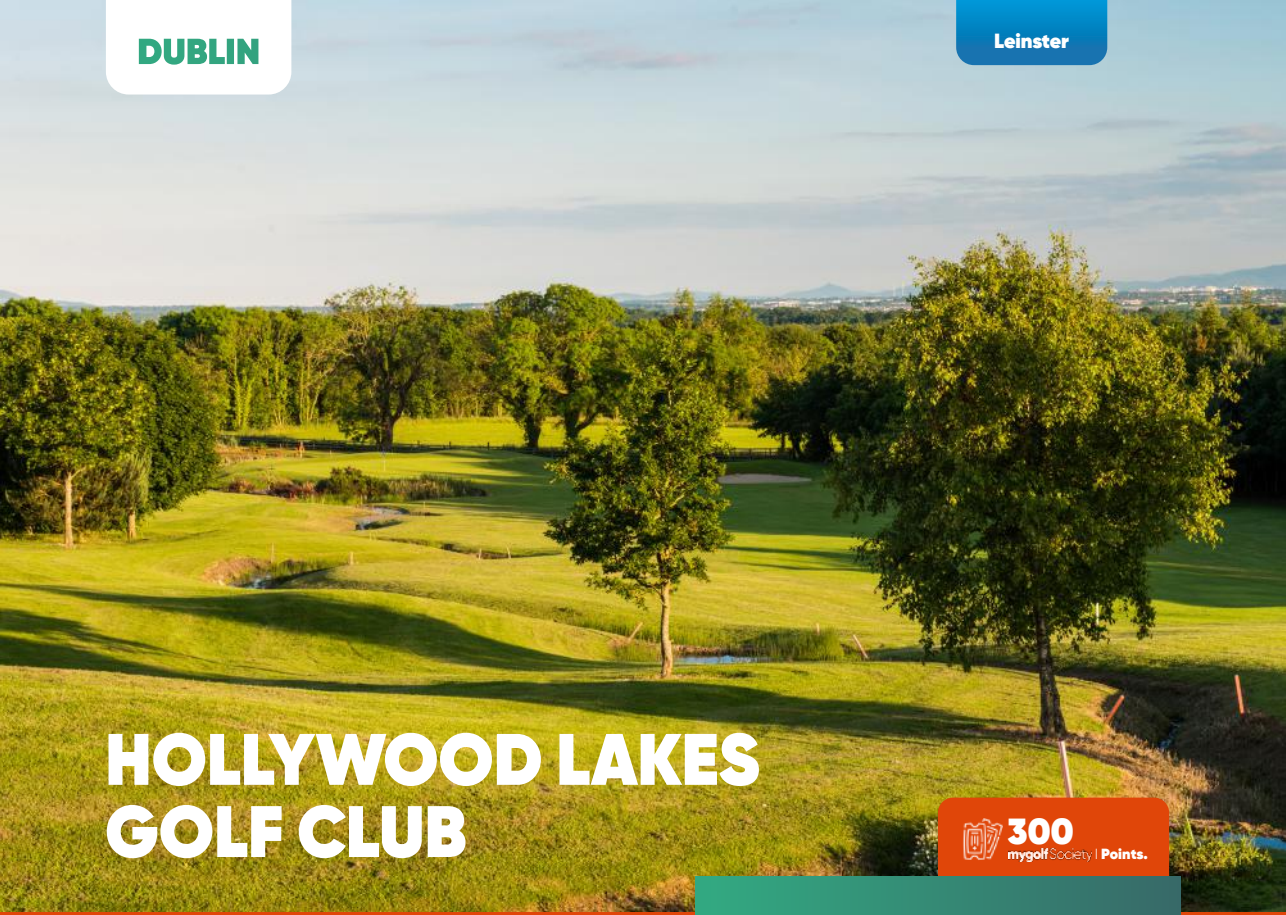

HOLLYWOOD LAKES GOLF CLUB

300
mygolf Society | Points.

COURSE DESCRIPTION

Hollywood Lakes Golf Club welcomes societies 7 days a week. They take great care in looking after their guests and aim to provide all visitors with top quality service and value both on and off the course. They can provide flexible and tailor-made packages to suit the needs of any society or corporate group.

GOLF SOCIETY AVAILABILITY

MON	TUE	WED	THU	FRI	SAT	SUN
✓	✓	✓	✓	✓	✓	✓

2026 | SOCIETY RATES

	LOW SEASON	HIGH SEASON
MON-THU	From €45	From €45
FRI-SAT	From €55	From €55

For more rates and special offers Hollywood Lakes Golf Club contact the team at mygolfSociety on 01-9041130 or email info@mygolfsociety.ie.

mygolfSociety

Start booking your 2026 society outings today!

Speak with one of our society golf experts to get the best rates and availability.

☎ 01-9041130 | ✉ info@mygolfsociety.ie | 📞 085-8621590 (WhatsApp)