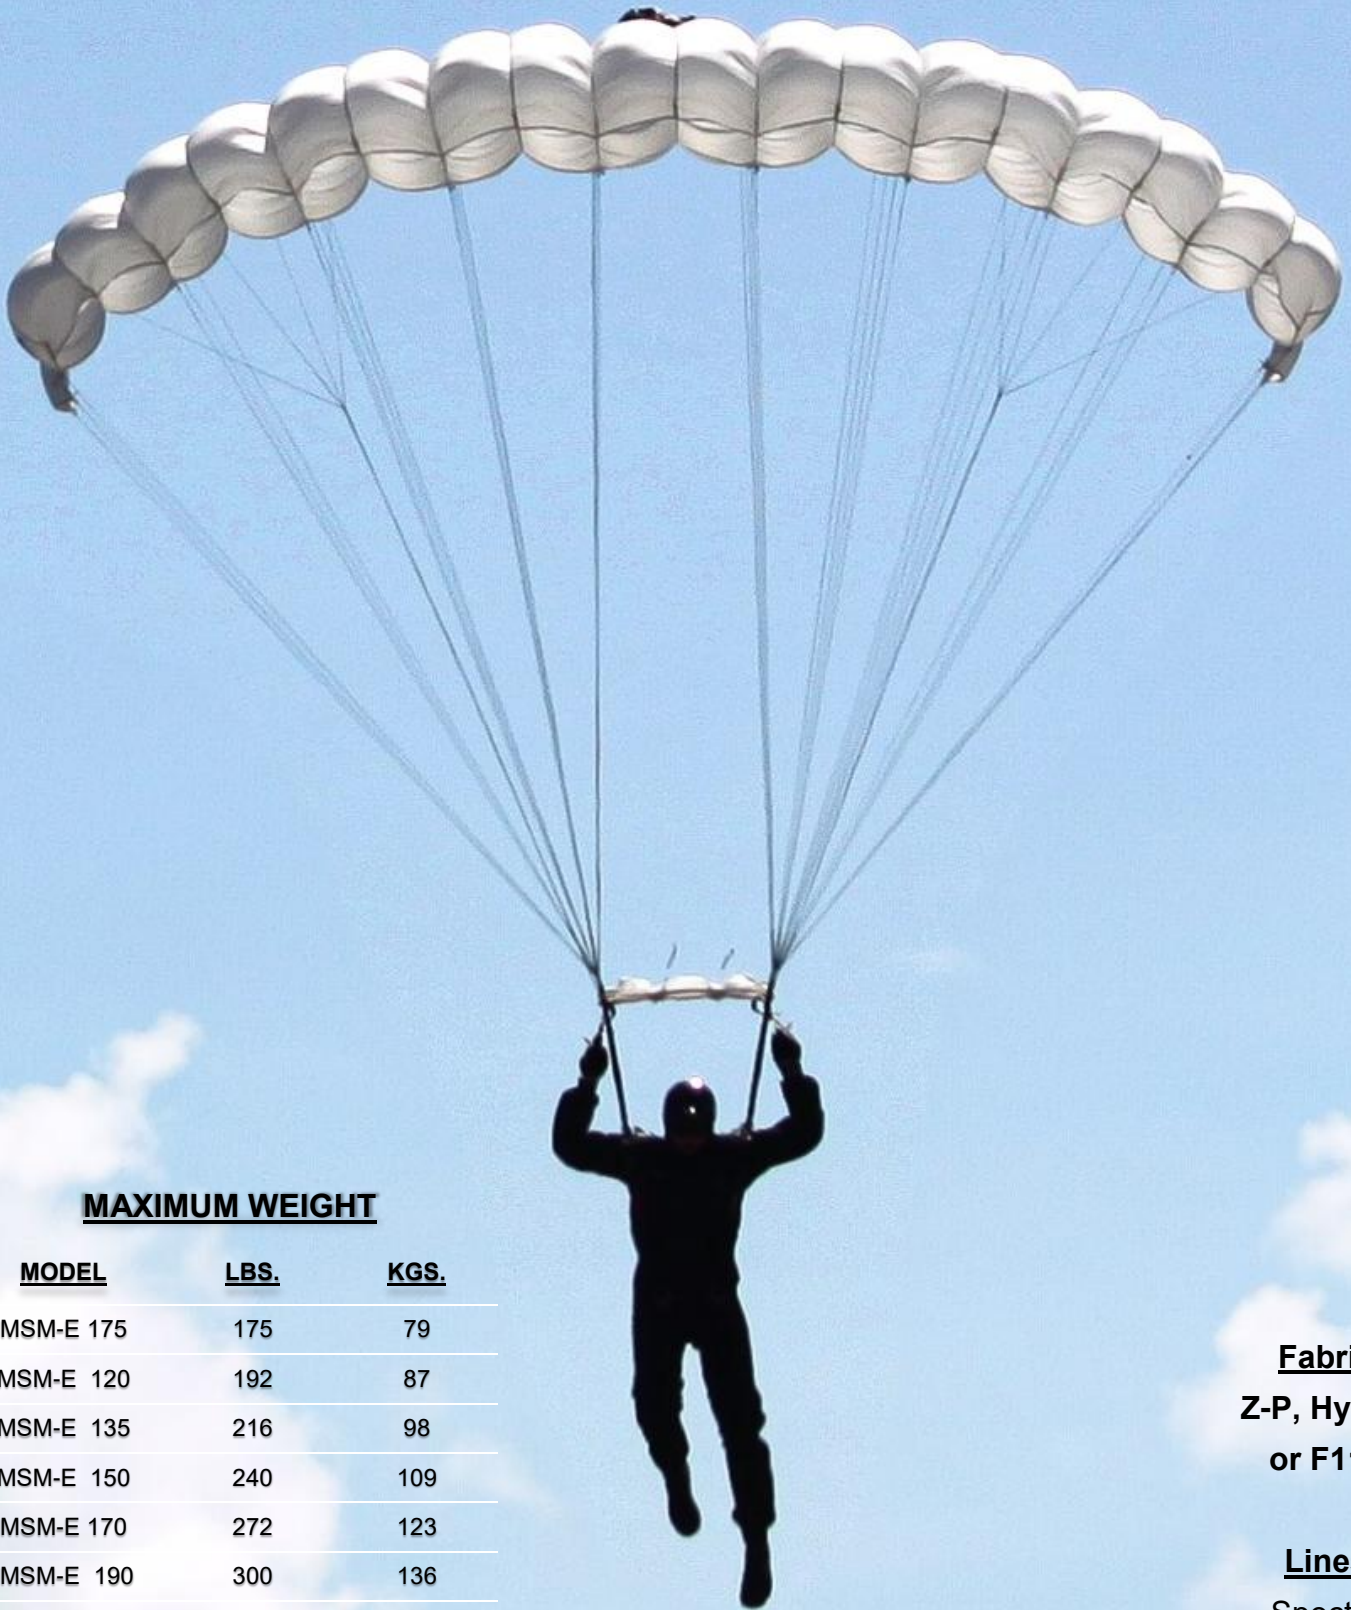

MILITARY SPORT MAIN (MSM)-MAIN PARACHUTE 9 CELL ELLIPTICAL (TPDS-MSM-E)

MAXIMUM WEIGHT

<u>MODEL</u>	<u>LBS.</u>	<u>KGS.</u>
MSM-E 175	175	79
MSM-E 120	192	87
MSM-E 135	216	98
MSM-E 150	240	109
MSM-E 170	272	123
MSM-E 190	300	136
MSM-E 210	300	136
MSM-E 235	300	136

Fabric
Z-P, Hybrid
or F111

Lines
Spectra