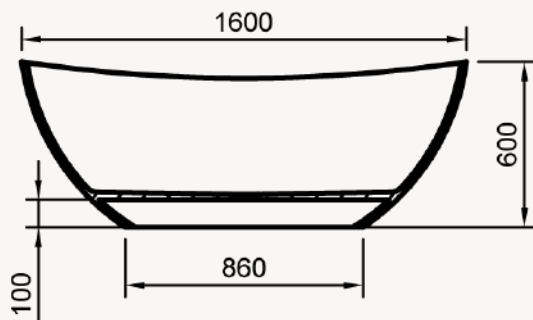

Dimensions:
1600 X 800 X 600