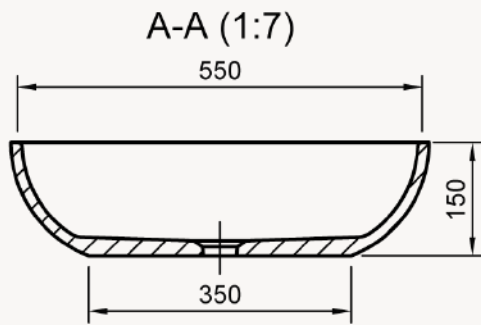

Dimensions:
550 X 350 X 150