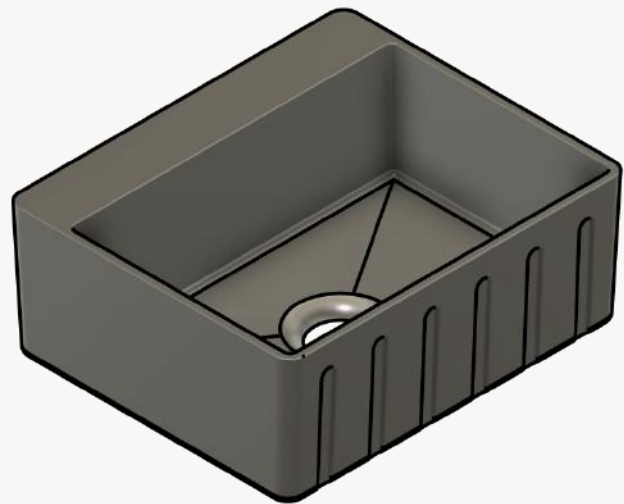

THE BUTLER FLUTED

A-A (1:8)

Dimensions:
630 X 530 X 240

Standard colours, as well as any shade from the RAL colour chart. Metallic finishes available.

Colour Options:

White or Colour - Two-tone (White inside, standard colour outside.)
Colour - Standard colour inside and outside.