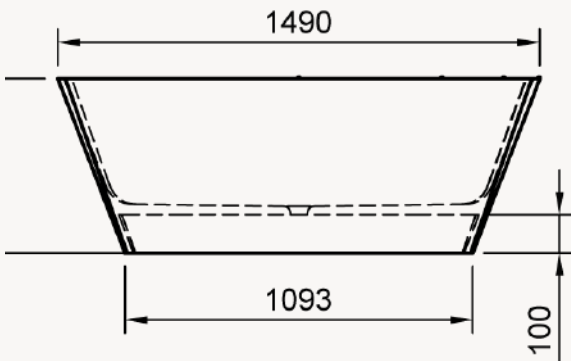

Dimensions:
1490 X 520 X 750