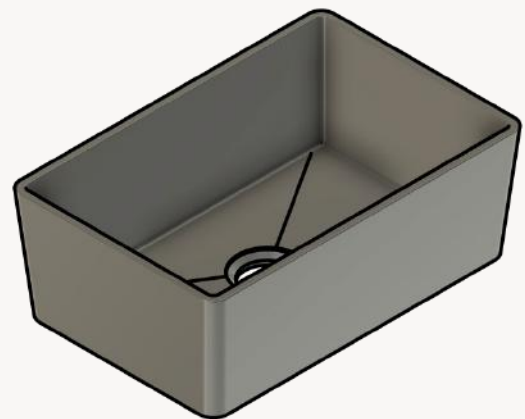

Dimensions:
600 X 395 X 210