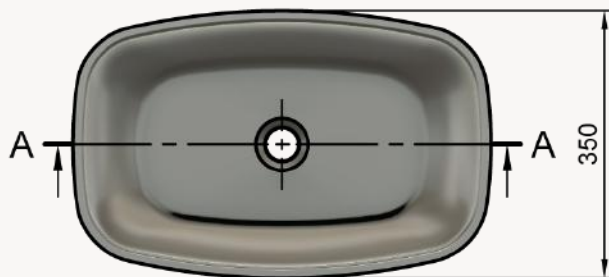

Dimensions:
550 X 350 X 150