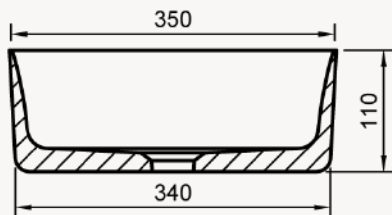

Dimensions:
350D X 110H