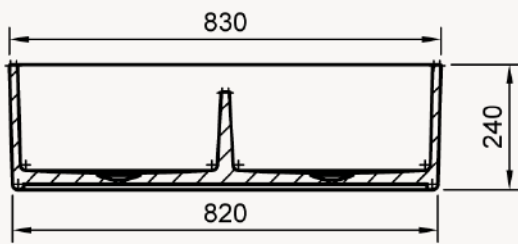

A-A (1:10)

Dimensions:
830 X 530 X 240

Standard colours, as well as any shade from the RAL colour chart. Metallic finishes available.

Colour Options:

White or Colour - Two-tone (White inside, standard colour outside.)
Colour - Standard colour inside and outside.