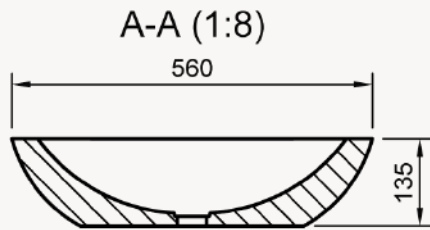

Dimensions:
560 X 475 X 140

Standard colours, as well as any shade from the RAL colour chart. Metallic finishes available.

Colour Options:

White or Colour - Two-tone (White inside, standard colour outside.)
Colour - Standard colour inside and outside.