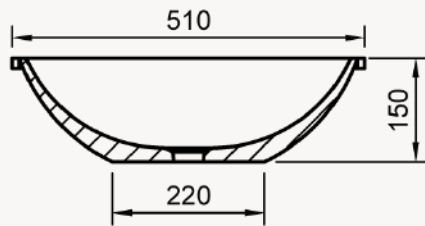

Dimensions:
 510 X 370 X 150

Standard colours, as well as any shade from the RAL colour chart. Metallic finishes available.

Colour Options:

White or Colour - Two-tone (White inside, standard colour outside.)
 Colour - Standard colour inside and outside.