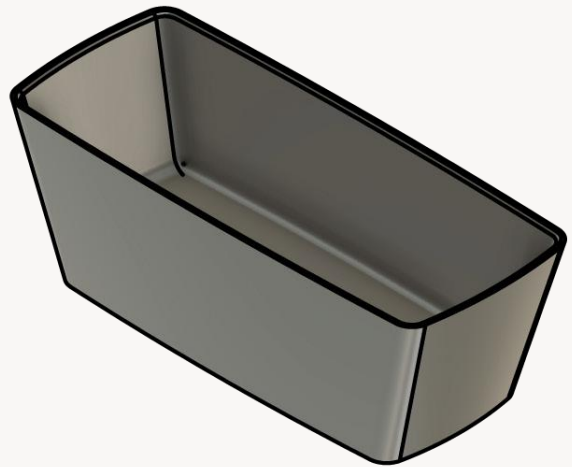

REPAIRABLE

MOULD RESISTANT

EACH PRODUCT IS BACKED BY A
25 YEAR MANUFACTURERS WARRANTY.

SILVER
BATH RANGE:

Dimensions:
1550 X 640 X 540

Standard colours, as well as any shade from the RAL colour chart. Metallic finishes available.

Nicci Spout Conversion Options Available.

A-A (1:20)

Dimensions:
1490 X 755 X 510

Standard colours, as well as any shade from the RAL colour chart. Metallic finishes available.

Colour Options:

White or Colour - Two-tone (White inside, standard colour outside.)
Colour - Standard colour inside and outside.