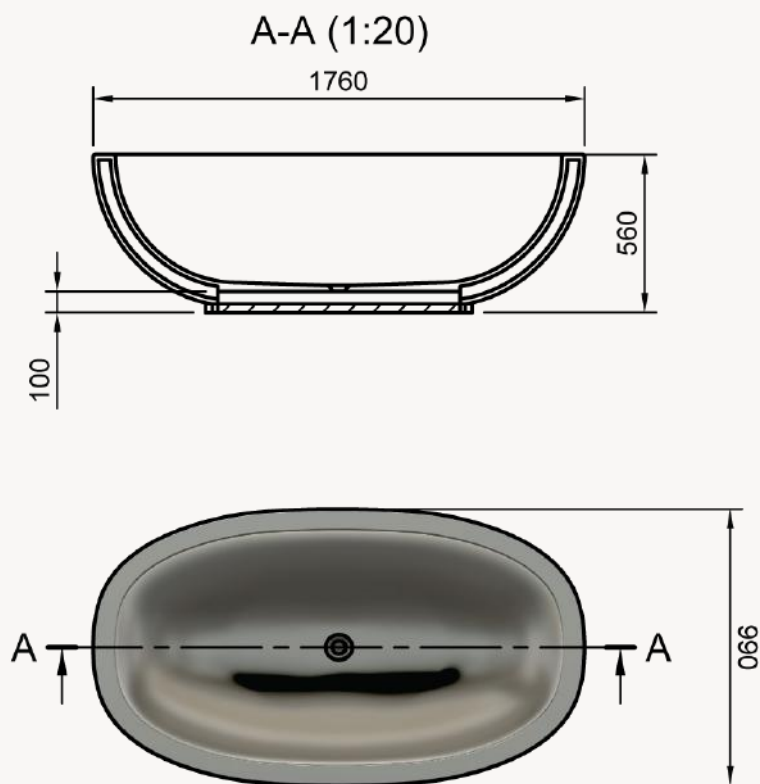

Nicci Spout Conversion Options Available.

A-A (1:20)

Dimensions:
1490 X 755 X 510

Standard colours, as well as any shade from the RAL colour chart. Metallic finishes available.

Colour Options:

White or Colour - Two-tone (White inside, standard colour outside.)
Colour - Standard colour inside and outside.

GOLD
BATH RANGE:

Dimensions:
1760 X 990 X 560

Standard colours, as well as any shade from the RAL colour chart. Metallic finishes available.

Colour Options:

White or Colour - Two-tone (White inside, standard colour outside.)
Colour - Standard colour inside and outside.