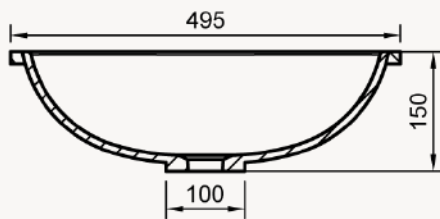

A - A

Dimensions:
495 X 375 X 150

Standard colours, as well as any shade from the RAL colour chart. Metallic finishes available.

Colour Options:

White or Colour - Two-tone (White inside, standard colour outside.)
Colour - Standard colour inside and outside.