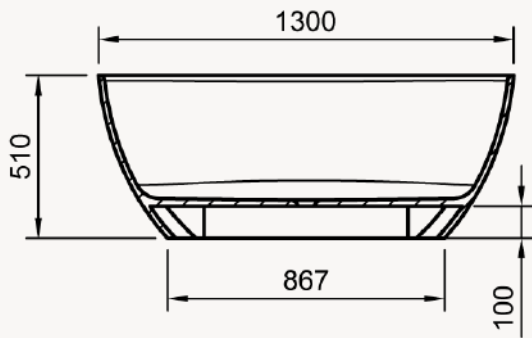

Nicci Spout Conversion Options Available.

A-A (1:20)

Dimensions:
1490 X 755 X 510

Standard colours, as well as any shade from the RAL colour chart. Metallic finishes available.

Colour Options:

White or Colour - Two-tone (White inside, standard colour outside.)
Colour - Standard colour inside and outside.

A - A

Dimensions:
1300 X 750 X 510

Standard colours, as well as any shade from the RAL colour chart. Metallic finishes available.

Colour Options:

White or Colour - Two-tone (White inside, standard colour outside.)
Colour - Standard colour inside and outside.