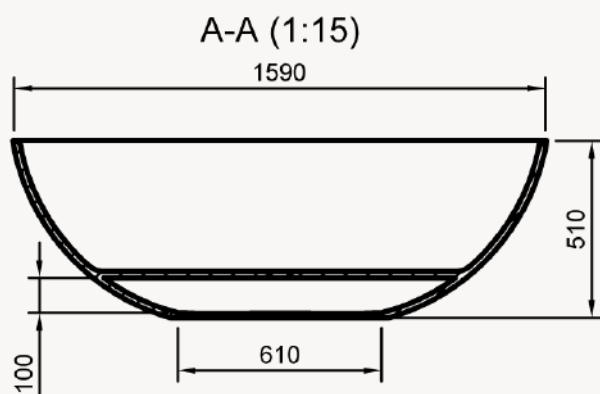

Dimensions:
1590 X 735 X 510