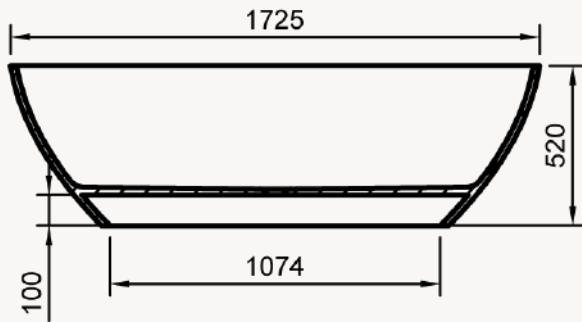

Nicci Spout Conversion Options Available.

A-A (1:20)

Dimensions:
1490 X 755 X 510

Standard colours, as well as any shade from the RAL colour chart. Metallic finishes available.

Colour Options:

White or Colour - Two-tone (White inside, standard colour outside.)
Colour - Standard colour inside and outside.

A - A

Dimensions:
1300 X 750 X 510

Standard colours, as well as any shade from the RAL colour chart. Metallic finishes available.

Colour Options:

White or Colour - Two-tone (White inside, standard colour outside.)
Colour - Standard colour inside and outside.

A-A (1:18)

Dimensions:
1725 X 765 X 520

Standard colours, as well as any shade from the RAL colour chart. Metallic finishes available.

Colour Options:

White or Colour - Two-tone (White inside, standard colour outside.)
Colour - Standard colour inside and outside.