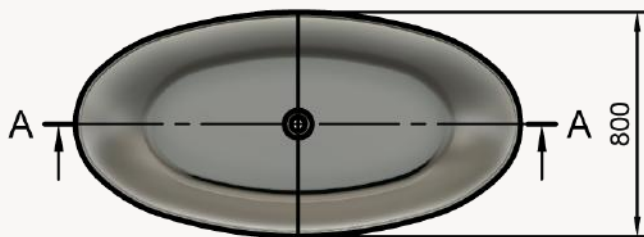

Dimensions:
1600 X 800 X 600