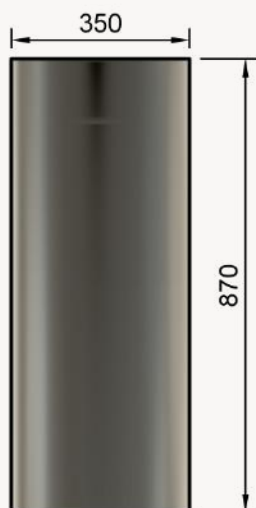

THE MARGOT PILLAR

Dimensions:
350D X 870H