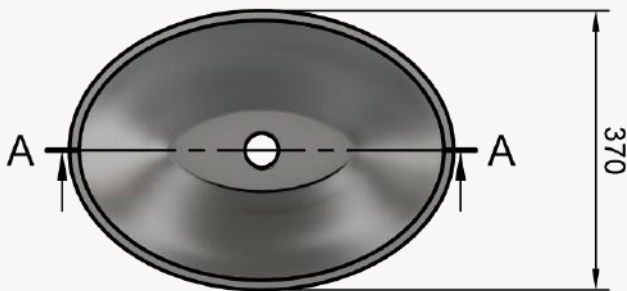

Dimensions:
510 X 370 X 135