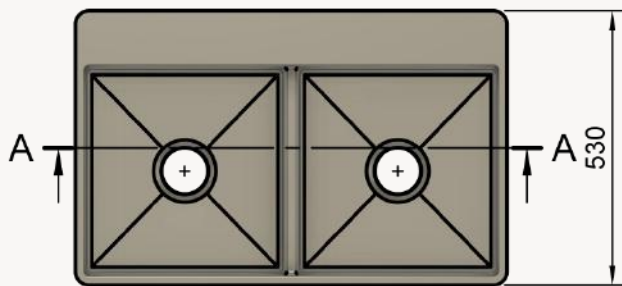

Dimensions:
830 X 530 X 240