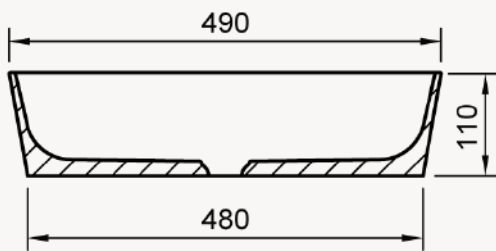

Dimensions:
490 X 220 X 110

Standard colours, as well as any shade from the RAL colour chart. Metallic finishes available.

Colour Options:

White or Colour - Two-tone (White inside, standard colour outside.)
Colour - Standard colour inside and outside.