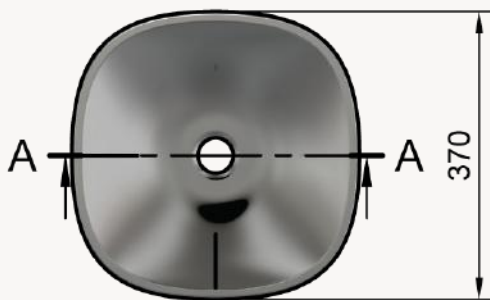

A-A (1:8)

Dimensions:
370 X 370 X 110

Standard colours, as well as any shade from the RAL colour chart. Metallic finishes available.

Colour Options:

White or Colour - Two-tone (White inside, standard colour outside.)
Colour - Standard colour inside and outside.