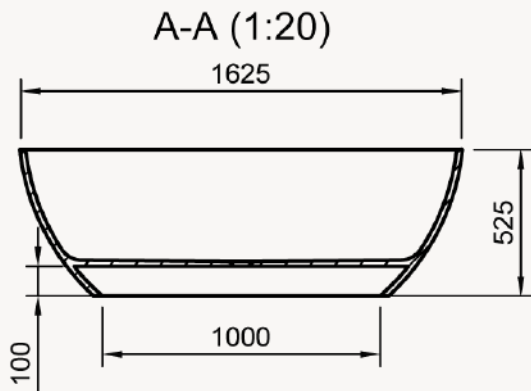

Dimensions:
1625 X 780 X 525