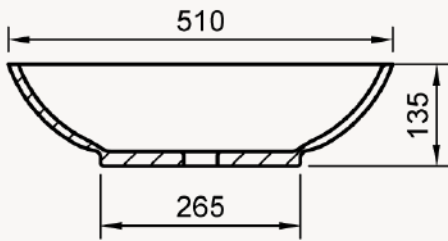

Dimensions:
510 X 370 X 135