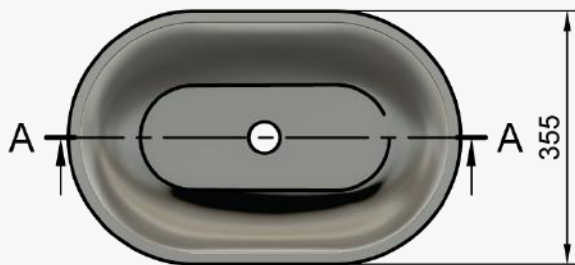

Dimensions:
550 X 355 X 145

Standard colours, as well as any shade from the RAL colour chart. Metallic finishes available.

Colour Options:

White or Colour - Two-tone (White inside, standard colour outside.)
Colour - Standard colour inside and outside.