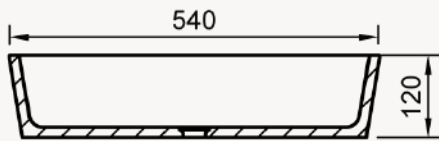

Dimensions:
540 X 345 X 120

Standard colours, as well as any shade from the RAL colour chart. Metallic finishes available.

Colour Options:

White or Colour - Two-tone (White inside, standard colour outside.)
Colour - Standard colour inside and outside.