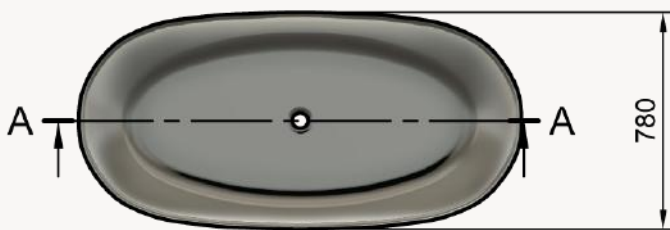

Dimensions:
1625 X 780 X 525