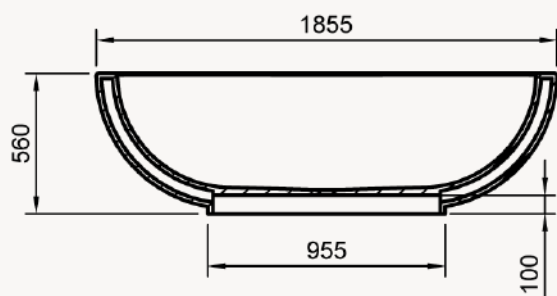

A - A

Dimensions:
1855 X 1080 X 560

Standard colours, as well as any shade from the RAL colour chart. Metallic finishes available.

Colour Options:

White or Colour - Two-tone (White inside, standard colour outside.)
Colour - Standard colour inside and outside.

Finishes:

Available in Polished or Matt finish.

Custom Finishes:

Includes any custom colours outside standard options and all metallics.
Please contact us for a quotation on all custom finishes.

Nicci Spout Conversion Options Available.