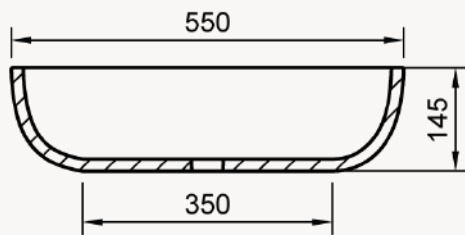

Dimensions:
550 X 355 X 145

Standard colours, as well as any shade from the RAL colour chart. Metallic finishes available.

Colour Options:

White or Colour - Two-tone (White inside, standard colour outside.)
Colour - Standard colour inside and outside.