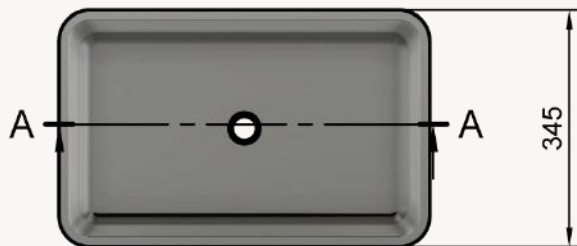

Dimensions:
540 X 345 X 120

Standard colours, as well as any shade from the RAL colour chart. Metallic finishes available.

Colour Options:

White or Colour - Two-tone (White inside, standard colour outside.)
Colour - Standard colour inside and outside.