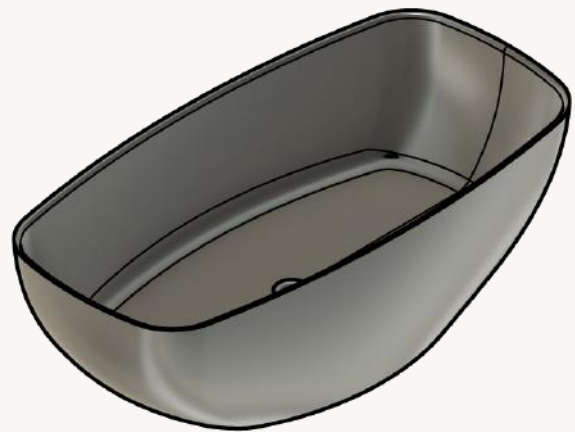

Finishes:

Available in Polished or Matt finish.

Custom Finishes:

Includes any custom colours outside standard options and all metallics.
Please contact us for a quotation on all custom finishes.

Nicci Spout Conversion & Integrated Overflow Options Available.