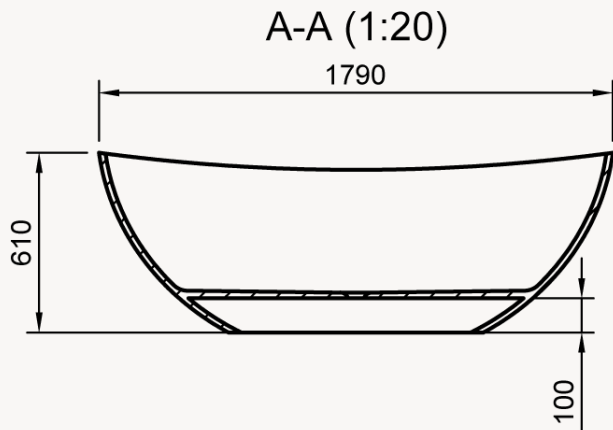

Dimensions:
1790 X 810 X 610