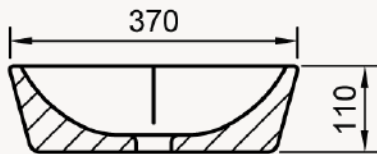

THE AMBER

A-A (1:8)

Dimensions:
370 X 370 X 110

Standard colours, as well as any shade from the RAL colour chart. Metallic finishes available.

Colour Options:

White or Colour - Two-tone (White inside, standard colour outside.)
Colour - Standard colour inside and outside.

Finishes:

Available in Polished or Matt finish.

Custom Finishes:

Includes any custom colours outside standard options and all metallics.
Please contact us for a quotation on all custom finishes.