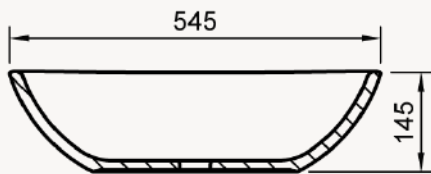

Dimensions:
545 X 360 X 145

Standard colours, as well as any shade from the RAL colour chart. Metallic finishes available.

Colour Options:

White or Colour - Two-tone (White inside, standard colour outside.)
Colour - Standard colour inside and outside.