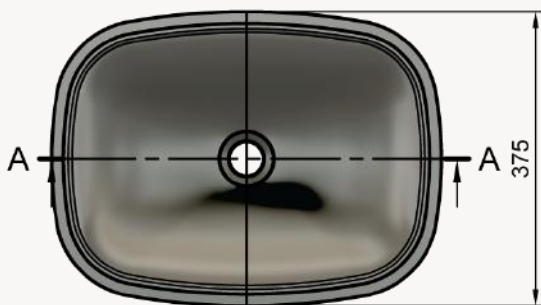

A - A

Dimensions:
495 X 375 X 150

Standard colours, as well as any shade from the RAL colour chart. Metallic finishes available.

Colour Options:

White or Colour - Two-tone (White inside, standard colour outside.)
Colour - Standard colour inside and outside.