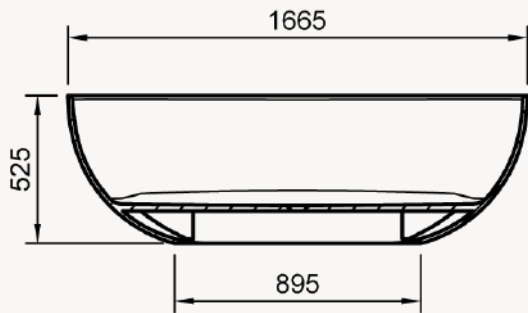

Dimensions:
1665 X 840 X 525