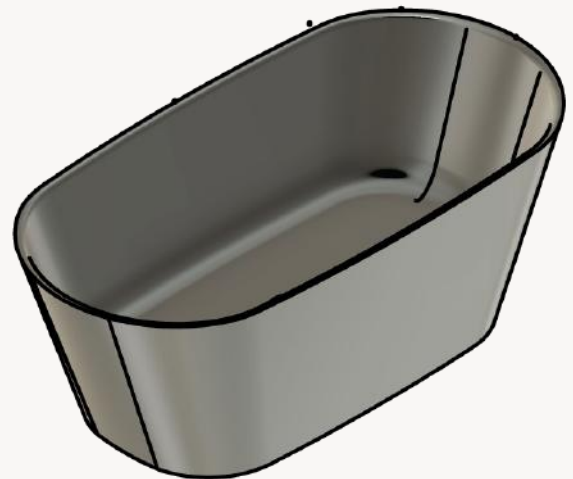

Dimensions:
1490 X 520 X 750