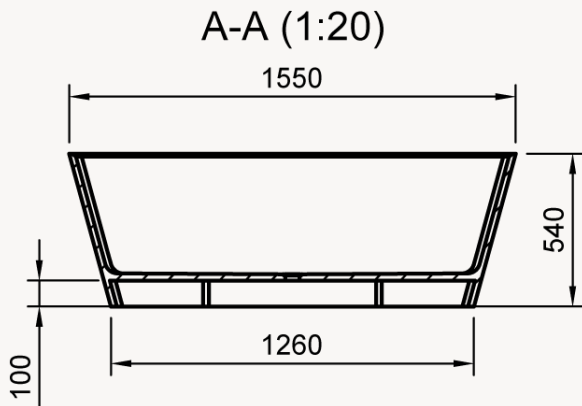

Dimensions:
1550 X 640 X 540