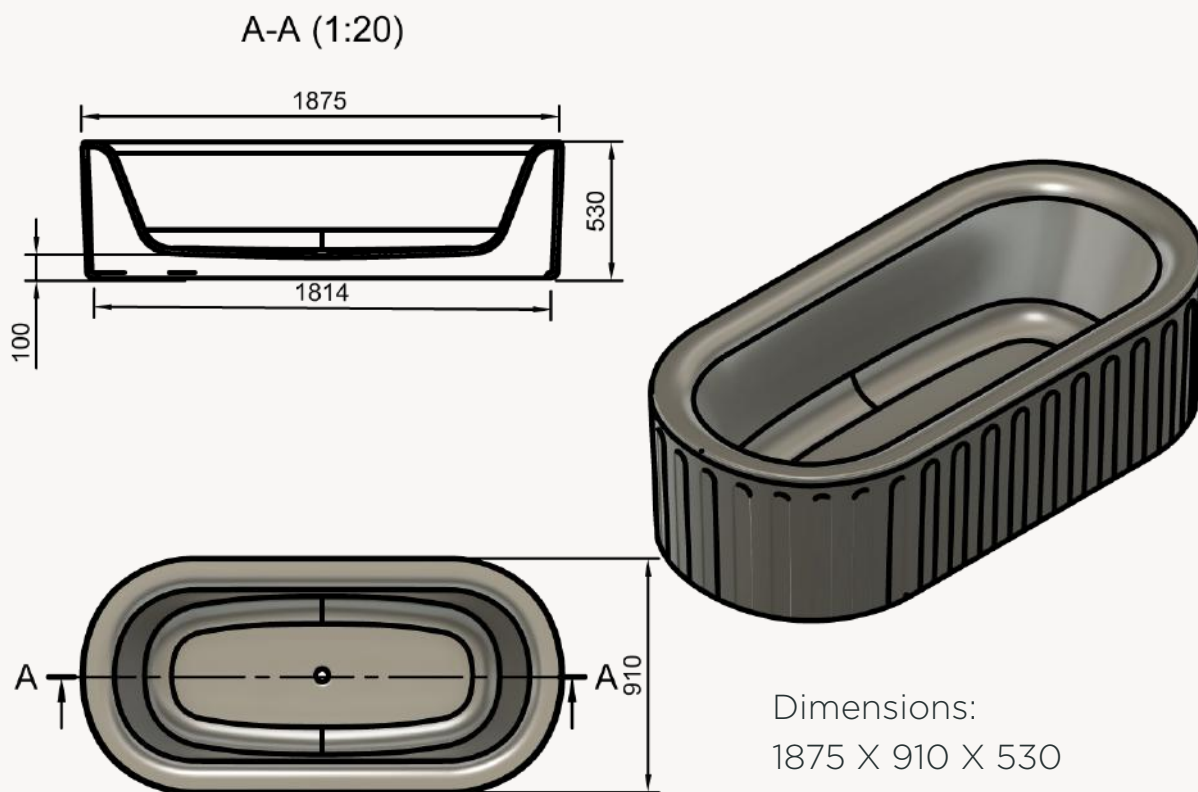

THE FLUTED ARYNA

Standard colours, as well as any shade from the RAL colour chart. Metallic finishes available.

Colour Options:

White or Colour - Two-tone (White inside, standard colour outside.)
Colour - Standard colour inside and outside.

Finishes:

Available in Polished or Matt finish.

Custom Finishes:

Includes any custom colours outside standard options and all metallics.
Please contact us for a quotation on all custom finishes.

Nicci Spout Conversion Options Available.