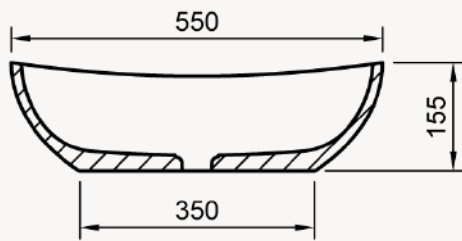

Dimensions:
550 X 335 X 155

Standard colours, as well as any shade from the RAL colour chart. Metallic finishes available.

Colour Options:

White or Colour - Two-tone (White inside, standard colour outside.)
Colour - Standard colour inside and outside.