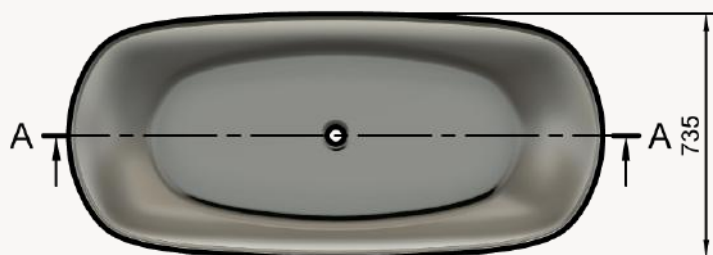

Dimensions:
1590 X 735 X 510