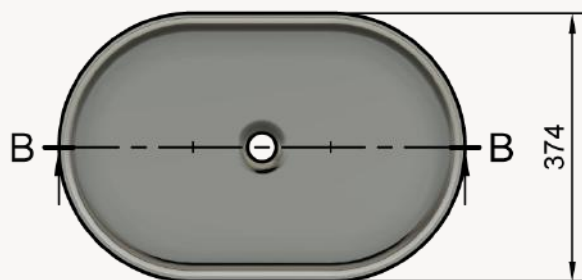

Dimensions:
566 X 374 X 100