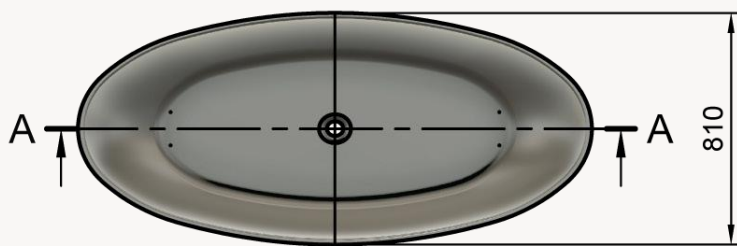

Dimensions:
1790 X 810 X 610