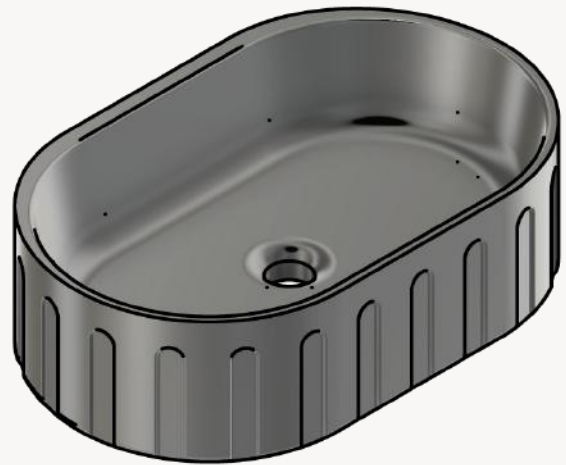

Finishes:

Available in Polished or Matt finish.

Custom Finishes:

Includes any custom colours outside standard options and all metallics.
Please contact us for a quotation on all custom finishes.

THE BRODEE FLUTED