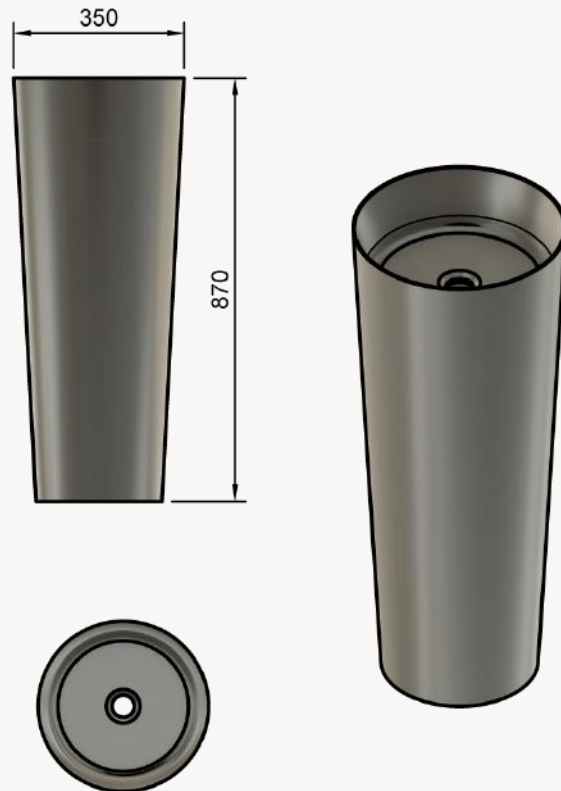

THE ARIANA TAPERED PILLAR

Dimensions:
350D X 870H