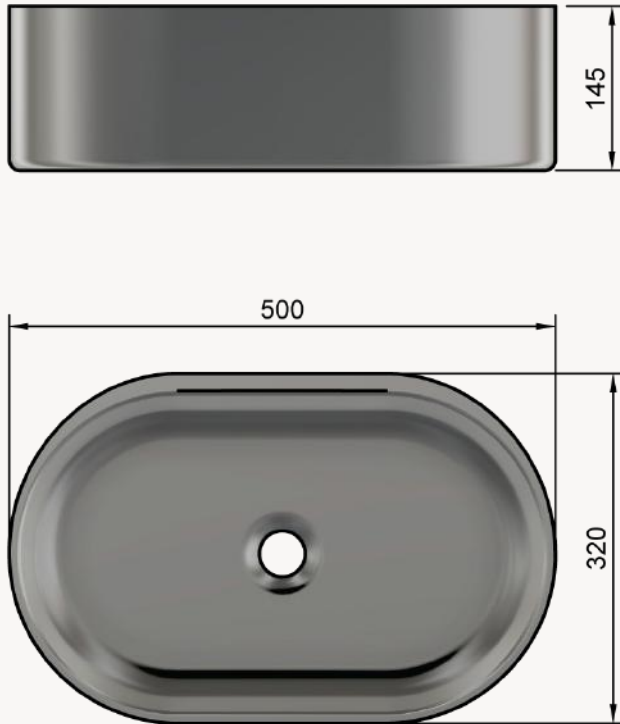

Dimensions:
500 X 320 X 145