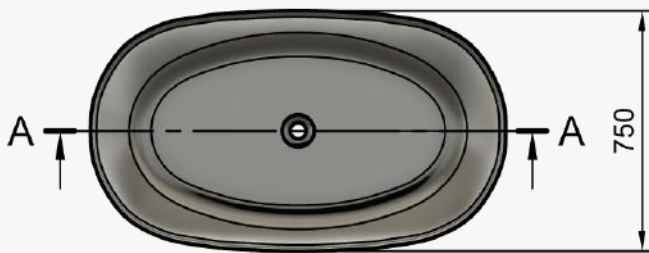

A - A

Dimensions:
1300 X 750 X 510