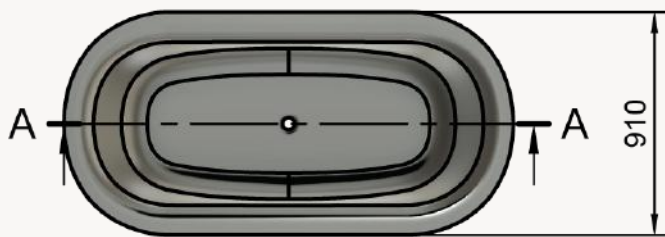

Dimensions:
1875 x 910 x 530