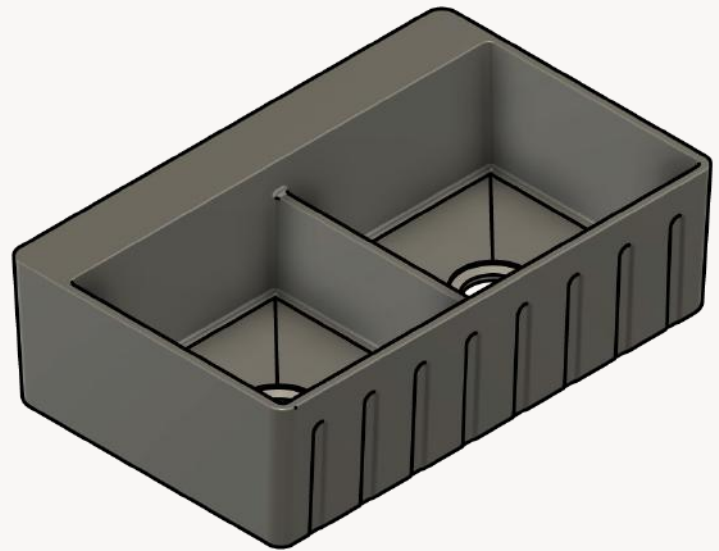

Dimensions:
830 X 530 X 240