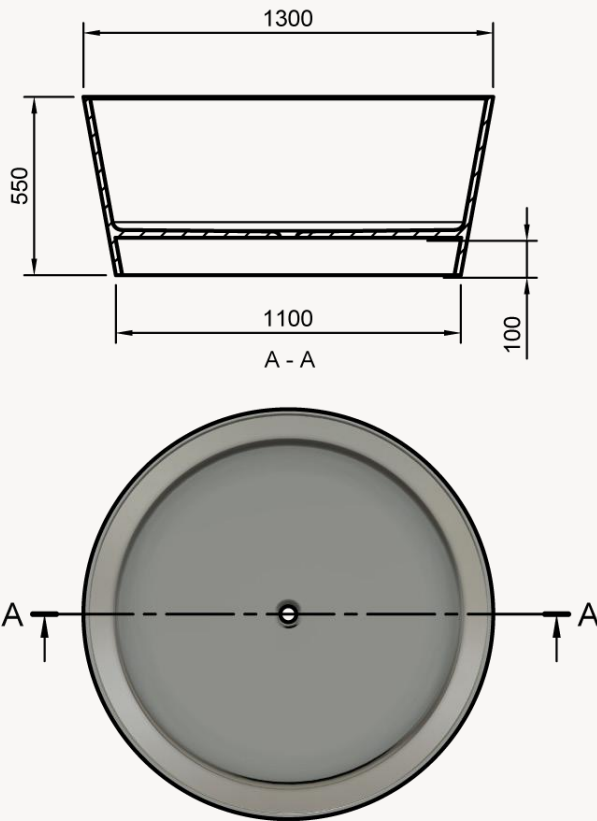

Dimensions:
1300D X 550H