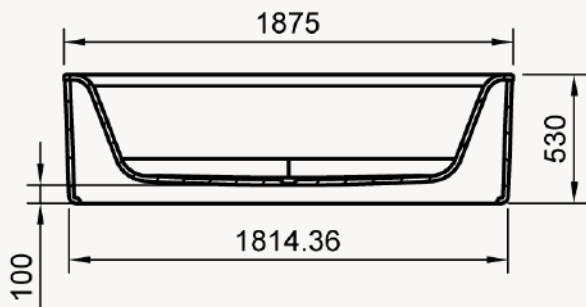

A-A (1:25)

Dimensions:
1875 x 910 x 530