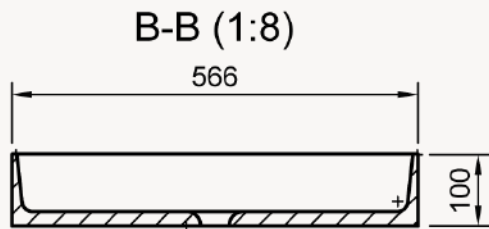

Dimensions:
566 X 374 X 100