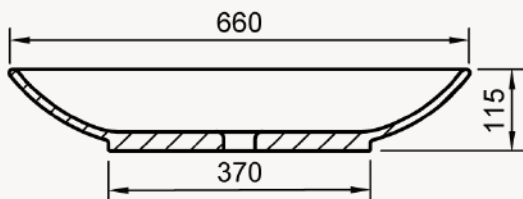

Dimensions:
660 X 415 X 115