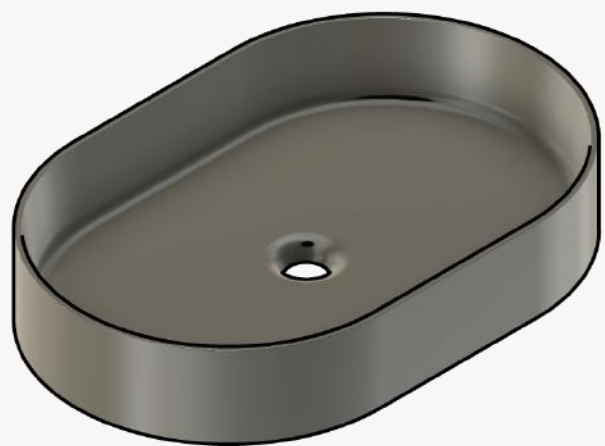

Dimensions:
566 X 374 X 100