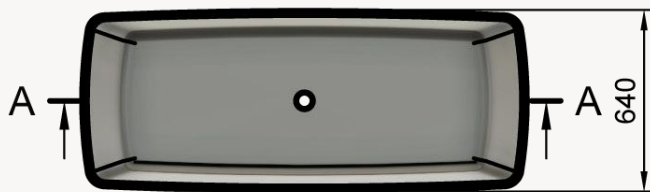

Dimensions:
1550 X 640 X 540