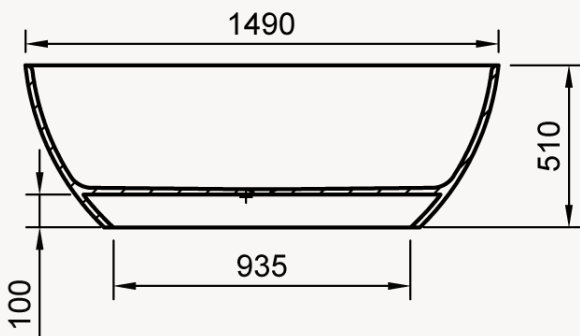

Nicci Spout Conversion Options Available.

A-A (1:20)

Dimensions:
1490 X 755 X 510

Standard colours, as well as any shade from the RAL colour chart. Metallic finishes available.

Colour Options:

White or Colour - Two-tone (White inside, standard colour outside.)
Colour - Standard colour inside and outside.