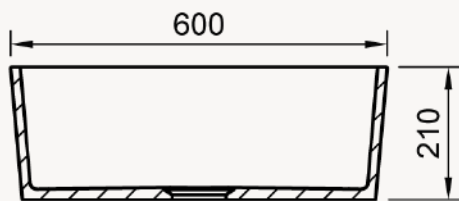

Dimensions:
600 X 395 X 210

Standard colours, as well as any shade from the RAL colour chart. Metallic finishes available.

Colour Options:

White or Colour - Two-tone (White inside, standard colour outside.)
Colour - Standard colour inside and outside.