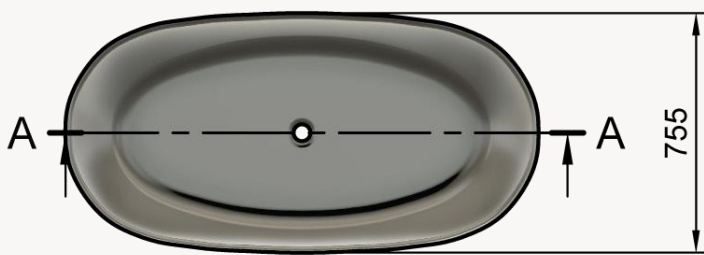

Nicci Spout Conversion Options Available.

A-A (1:20)

Dimensions:
1490 X 755 X 510

Standard colours, as well as any shade from the RAL colour chart. Metallic finishes available.

Colour Options:

White or Colour - Two-tone (White inside, standard colour outside.)
Colour - Standard colour inside and outside.