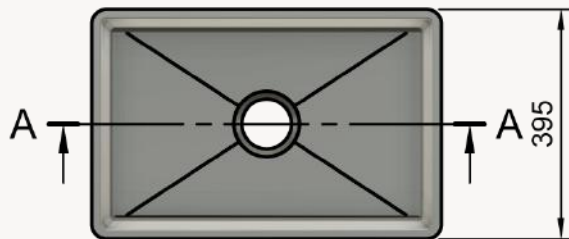

Dimensions:
600 X 395 X 210