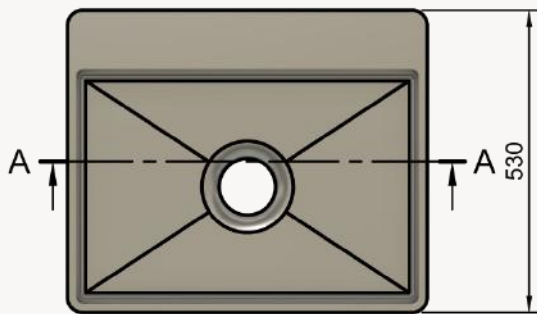

THE BUTLER FLUTED

A-A (1:8)

Dimensions:
630 X 530 X 240

Standard colours, as well as any shade from the RAL colour chart. Metallic finishes available.

Colour Options:

White or Colour - Two-tone (White inside, standard colour outside.)
Colour - Standard colour inside and outside.