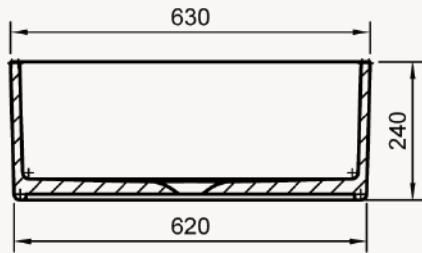

A-A (1:8)

Dimensions:
630 X 530 X 240