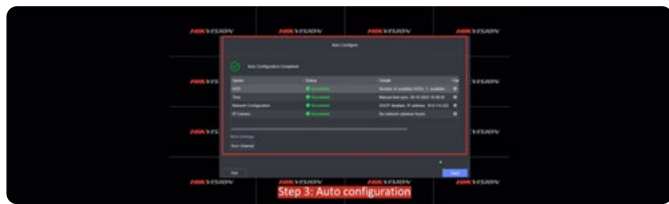

Easy Activation

Auto Configuration

The auto-active process enables automatic activation with intuitive result display.