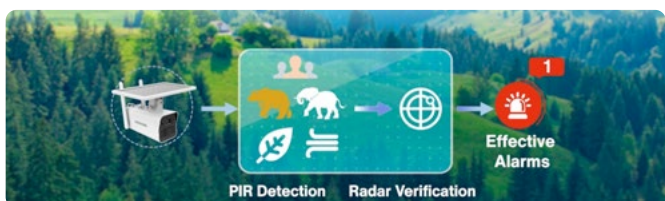

Dual Detection

Dual detectors that combine PIR and radar for accurate alarms.