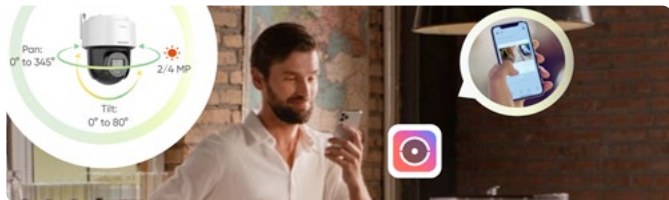

Highlights

Easy-to-use

Easy Installation

PT

Pan and tilt, easy remote adjustment of any angle via Hik-Connect. All-in-one bracket for easy installation.