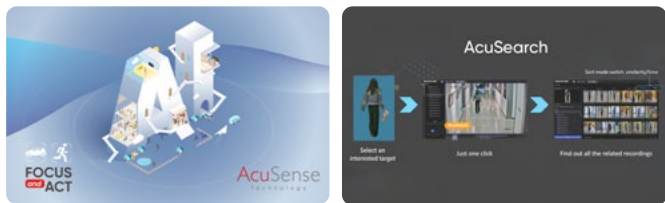

## AcuSense

Powered by deep-learning algorithms, AcuSense technology for perimeter protection based on human-vehicle detection includes **Motion Detection 2.0** and **video content analysis (VCA)** that warns before an event occurs. It also includes **AcuSearch** for quick post-event retrieval, allowing users to pinpoint specific targets of interest with just one click.