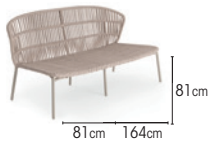

2s lounge sofa

sand	rope linnen	01-007191
charcoal	rope beige uni	01-007109