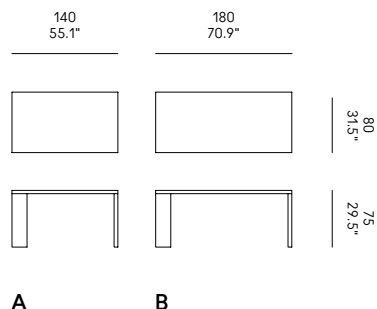

A **B**

	Rovere naturale Natural oak Chêne naturel Eiche natur Roble natural CP0139	Noce canaletto Walnut Noyer Nussbaum Nogal CP0131
A J-TABLE L. 140	OJ140RB	OJ140NB
B J-TABLE L. 180	OJ180RB	OJ180NB