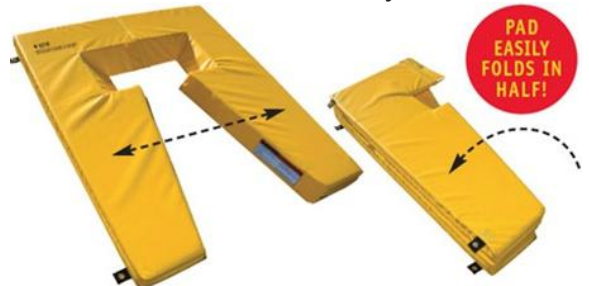

Pole Vault Box Collar System

PAD EASILY FOLDS IN HALF!

Fits any pole vault landing system. **BLAZ-1276 $698.95**