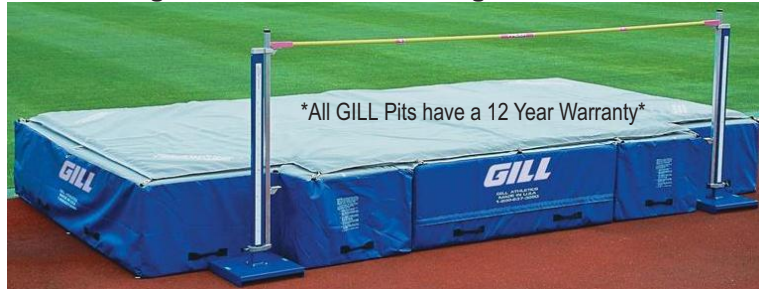

All GILL Pits have a 12 Year Warranty