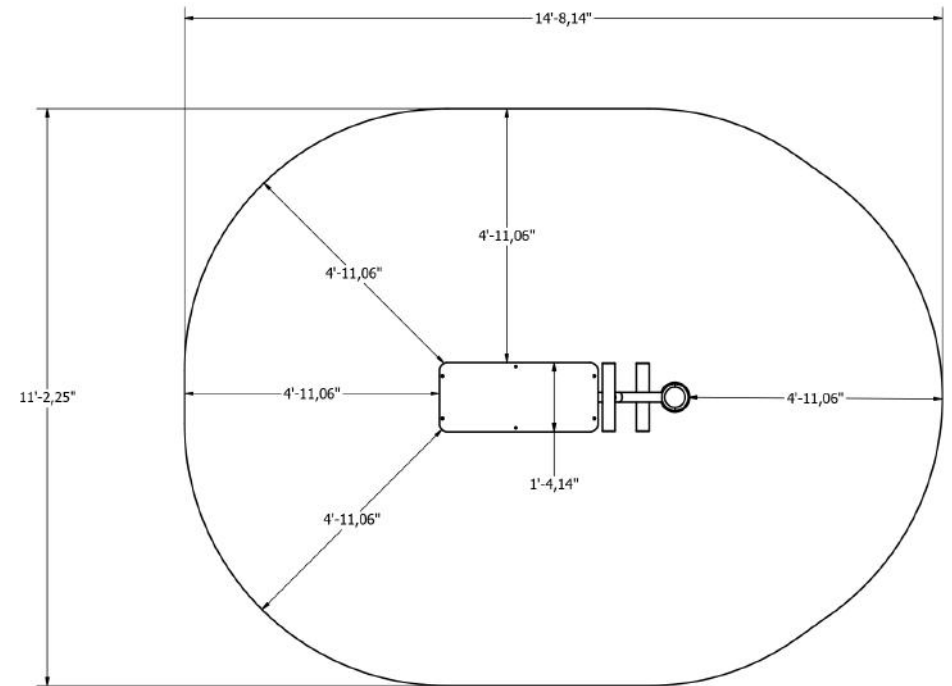

Attributes

Product code	1-1-053
Certificate	EN 16630, ASTM F3101
Age group	14 + years
Capacity	1 person
Max. weight load	218.26 lbs
Type	Fitness
Difficulty level	Easy

Side View

Plan View

Installation information

Number of installers (concrete)	At least 2 people
Total installation time (concrete)	45-90 min.
Number of installers (equipment)	At least 2 people
Total installation time (equipment)	20-30 min.
Excavation volume	14,13 ft ³
Concrete volume	14,13 ft ³
Size of the base structure	2pc 19.69 x 19.69 x 31.5 „
Anchoring options	In-ground or surface
In combined structures, the volume of concrete required varies.	

Technical specification

Safety surface area	Around 4.92 ft radius
Net weight	83.77 lbs
Material	S235
Critic fall height	28.54"
Color options	

For more color options, discuss with your sales representative.