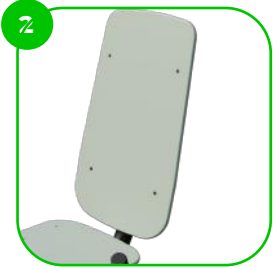

Technical specification

Safety surface area	Around 4.92 ft radius
Net weight	83.77 lbs
Material	S235
Critic fall height	28.54"
Color options	

For more color options, discuss with your sales representative.

The seats and backrests are made of strong HDPE material. Which is fully heat, moisture and UV resistant.

The connecting elements are fastened with vandal-proof stainless steel screws and nuts.

The ends of the bars and posts are sealed with injection-moulded plastic caps.