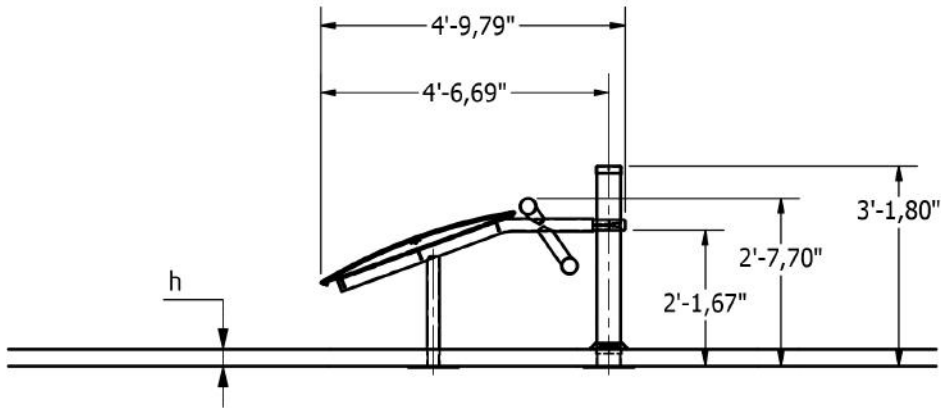

Attributes

Product code	1-1-053
Certificate	EN 16630, ASTM F3101
Age group	14 + years
Capacity	1 person
Max. weight load	218.26 lbs
Type	Fitness
Difficulty level	Easy

Side View

Plan View

Installation information

Number of installers (concrete)	At least 2 people
Total installation time (concrete)	45-90 min.
Number of installers (equipment)	At least 2 people
Total installation time (equipment)	20-30 min.
Excavation volume	14,13 ft ³
Concrete volume	14,13 ft ³
Size of the base structure	2pc 19.69 x 19.69 x 31.5 „
Anchoring options	In-ground or surface
In combined structures, the volume of concrete required varies.	

Technical specification

Safety surface area	Around 4.92 ft radius
Net weight	83.77 lbs
Material	S235
Critic fall height	28.54"
Color options	

For more color options, discuss with your sales representative.