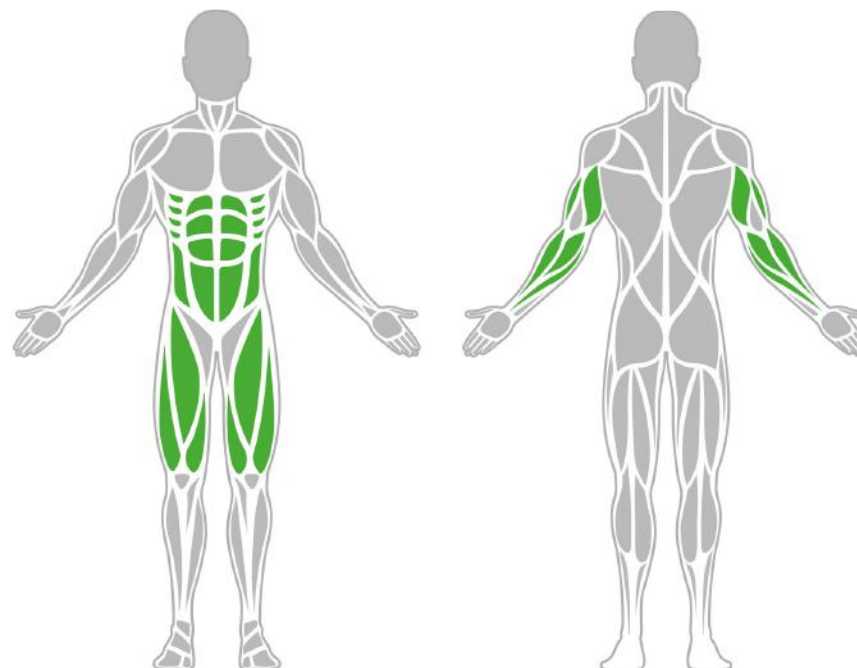

Muscle Groups Focus

Ab Trainer

The abdominal muscle trainer is specifically designed to effectively train the abdominal muscles. The various sit-ups performed during a bodyweight workout are a constant necessity for beginners and experienced users alike, which is why it is important to have a suitable exercise tool like this abdominal muscle strengthener for their regular workout.

Attributes

Product code	1-1-053
Certificate	EN 16630, ASTM F3101
Age group	14 + years
Capacity	1 person
Max. weight load	218.26 lbs
Type	Fitness
Difficulty level	Easy

Side View

Plan View

Installation information

Technical specification

Safety surface area	Around 4.92 ft radius
Net weight	83.77 lbs
Material	S235
Critic fall height	28.54"
Color options	

For more color options, discuss with your sales representative.

The seats and backrests are made of strong HDPE material. Which is fully heat, moisture and UV resistant.

The connecting elements are fastened with vandal-proof stainless steel screws and nuts.

The ends of the bars and posts are sealed with injection-moulded plastic caps.