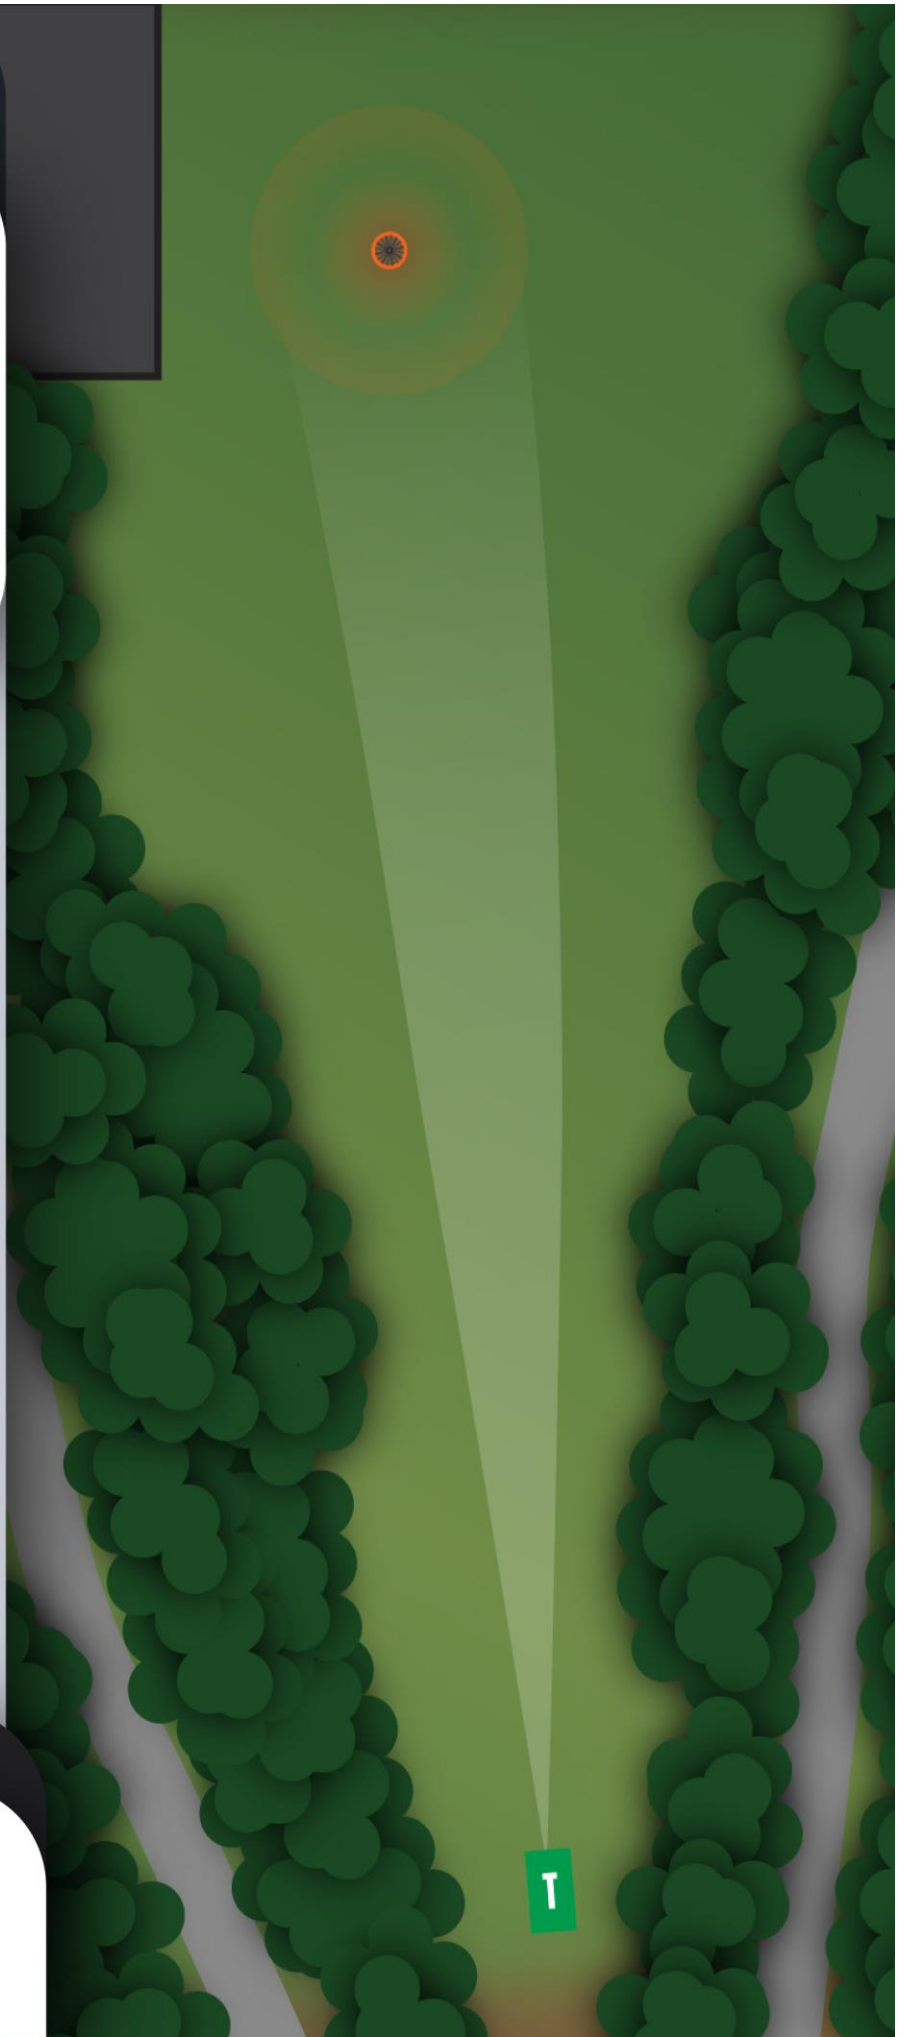

Cole Hollow Monster DISC GOLF COURSE

Located at Brady Park
1800 Cole Street
East Peoria, IL 61611

1800 Cole Street
East Peoria, IL 61611

HOLE RULES AND NOTES

Water is casual. Discs landing inside dog park are OB.

	1	2	3	4	5	6	7	8	9	Out	10	11	12	13	14	15	16	17	18	In	Total	
Par	3	3	3	3	3	3	3	3	3	27	3	4	4	3	3	3	3	3	3	3	29	56
Distance	305	285	385	400	230	235	210	325	340	2,715	240	550	420	240	335	300	285	250	335	2,955	5,670	

BRADY PARK

1 PAR 3

305^{FT}

HOLE RULES AND NOTES

On or over road is OB. On top of building is OB.

BRADY PARK

**2^{PAR}
3**

285^{FT}

BRADY PARK

**3 PAR
3**

385^{FT}

BRADY PARK

**4 PAR
3**

400^{FT}

BRADY PARK

5 PAR
3