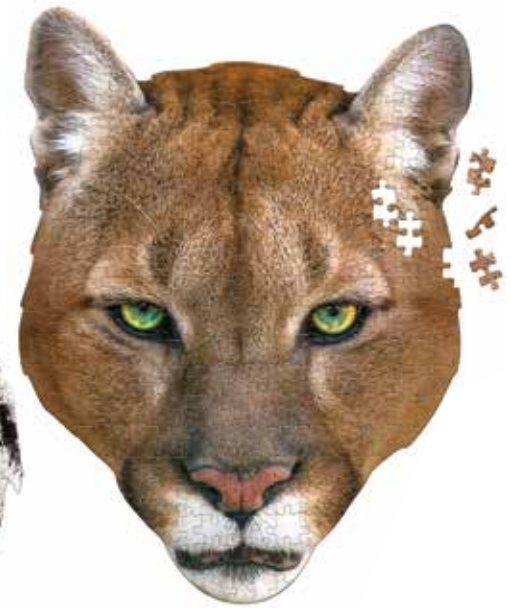

I AM Eagle

M-42768 | 300 pieces | 18"W x 20"H

I AM Trout
M-38653 | 300 pieces | 28"W x 12"H

I AM Wolf
M-54669 | 300 pieces | 14"W x 19"H

I AM Owl
M-42767 | 300 pieces | 18"W x 21"H

I AM Cougar
M-31800 | 300 pieces | 15"W x 19"H

I AM Bison

M-42764 | 300 pieces | 17"W x 20"H

I AM Cow

M-31798 | 300 pieces | 18"W x 20"H

I AM Panda

M-42763 | 300 pieces | 16"W x 17"H

These nature masterpieces will challenge and inspire you, your family, and your friends. You will have a poster size head-shaped puzzle when completed. Each box also contains fun facts and an image reference. The 550 piece special die cut shaped puzzles measure approximately 30" x 36" when completed. Ages 10+ | Case Pack: 6