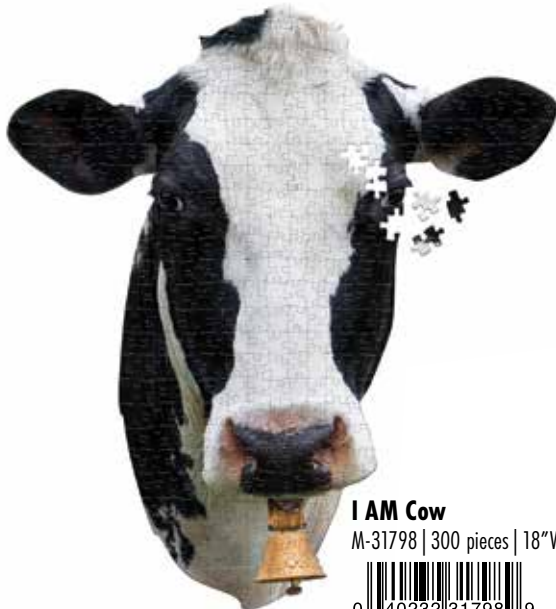

I AM Bear
M-42766 | 300 pieces | 16"W x 16"H

I AM Horse
M-31805 | 300 pieces | 15"W x 20"H

I AM Tiger
M-42765 | 300 pieces | 16"W x 17"H

I AM White Tiger

M-31799 | 300 pieces | 16"W x 16"H

I AM Lion

M-45734 | 300 pieces | 15"W x 18"H

I AM Bison

M-42764 | 300 pieces | 17"W x 20"H

I AM Cow

M-31798 | 300 pieces | 18"W x 20"H

I AM Panda

M-42763 | 300 pieces | 16"W x 17"H

These nature masterpieces will challenge and inspire you, your family, and your friends. You will have a poster size head-shaped puzzle when completed. Each box also contains fun facts and an image reference. The 550 piece special die cut shaped puzzles measure approximately 30" x 36" when completed. Ages 10+ | Case Pack: 6