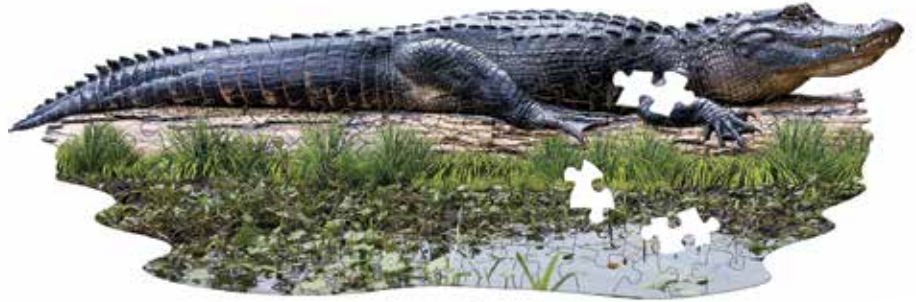

I AM Lil' Gator

M-56948 | 100 pieces | 40"W x 13"H

0 40232 56948 7