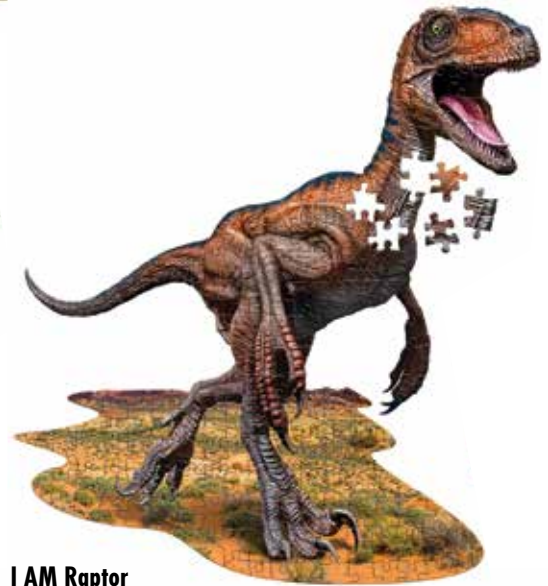

M-47977 | 100 pieces | 25"W x 30"H

0 40232 47977 9

I AM Lil' Polar Bear

M-47978 | 100 pieces | 25"W x 30"H

0 40232 47978 6

I AM Stegosaurus
M-31838 | Ages 6+ | 100 pieces | 27"W x 36"H

I AM T-Rex
M-42759 | Ages 6+ | 100 pieces | 38"W x 31"H

I AM Raptor
M-42760 | Ages 6+ | 100 pieces | 31"W x 33"H

I AM Woolly Mammoth
M-42762 | Ages 6+ | 100 pieces | 37"W x 21"H

I AM Triceratops
M-42761 | Ages 6+ | 100 pieces | 33"W x 24"H

Madd Capp 350 piece flower puzzles will challenge and inspire you, your family, and friends. Inside you will find fun facts about these beautiful flowers and an image reference guide. You will have a poster sized puzzle when completed. Great fun for the entire family or a night of quiet solitude. Ages 10+ | Case Pack: 6