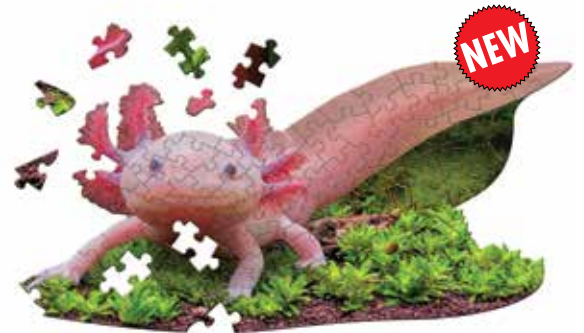

MADD CAPP™

MADCAP FUN FOR EVERYONE!

Unique animal-shaped jigsaw puzzles for ages 5 and up. Each 100 piece puzzle is poster size when completed. Puzzle pieces are over-sized for easy handling. Each puzzle comes with a fun fact insert and animal image as reference. Ages 5+ | Case Pack: 6

I AM Lil' Snowman

M-42283 | 100 pieces | 21"W x 33"H

0 51497 42283 7

I AM Lil' Unicorn

M-42285 | 100 pieces | 26"W x 33"H

0 51497 42285 1

I AM Lil' Axolotl

M-42286 | 100 pieces | 36"W x 18"H