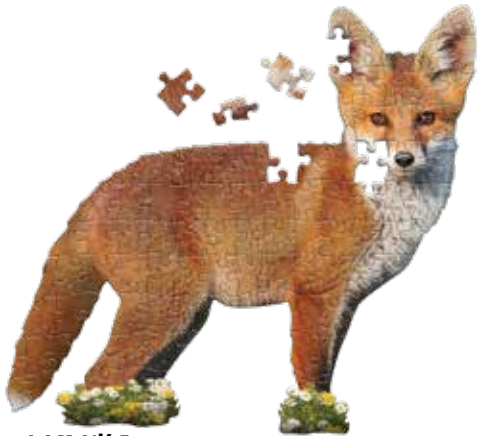

I AM Lil' Fox
M-64083 | 100 pieces | 27"W x 30"H