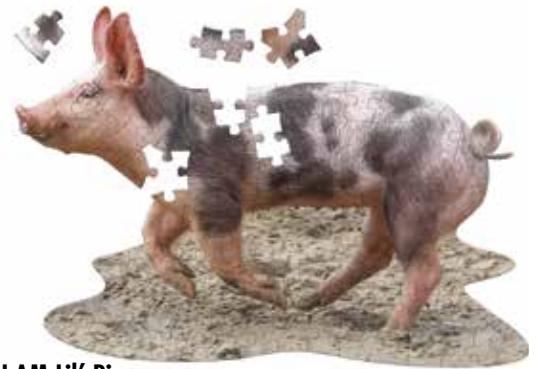

I AM Lil' Pig
M-56946 | 100 pieces | 32"W x 22"H