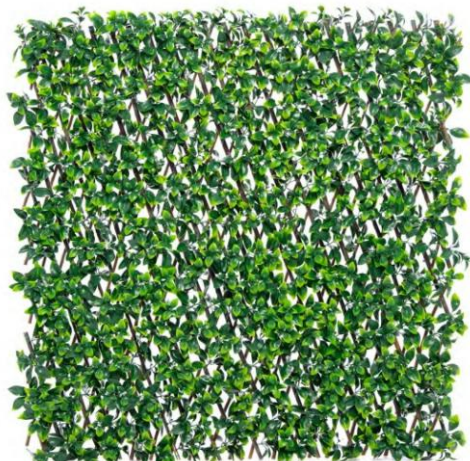

MW WALLS

Inspired Wall Design

Artificial Plant Walls

HEDGE WALLS
VERTICAL GARDENS
PLANT FENCES

VERTICAL GARDENS

MWALLS Vertical Gardens
100x100cm
Dense Green Foliage
MWVG100100.DGF

MWALLS Vertical Gardens
100x100cm
Green Ferns
MWVG100100.GF

MWALLS Vertical Gardens
100x100cm
Green Secret
MWVG100100.GS

HEDGE WALLS

MWALLS Hedge Walls
50x50cm
Boxwood White Flower
MWHW5050.BWF

MWALLS Hedge Walls
50x50cm
Green Gardenia
MWHW5050.GG

PLANT FENCES

MWALLS Artificial Plant Fences
100x200cm
Gardenia Fence
MWAPF100200.GF

MWALLS Artificial Plant Fences
100x200cm
Viburnum Fence
MWAPF100200.VF

KIRK Décor™ Artificial Plants

Kirk Décor Topiary Ball
32cm
Cypress
KDTB32.CY

Kirk Décor Topiary Ball
31cm
Star Jasmine
KDTB31.SJ

Kirk Décor Topiary Ball
31cm
White Gardenia
KDTB31.WG