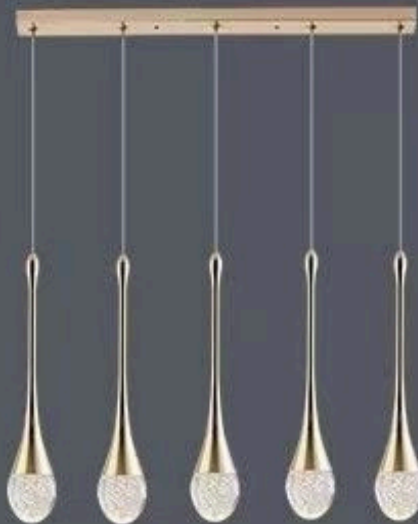

# Duplex living room/staircase/dining room/window, etc.

Disc rotation

Disc random

Disk Pyramid

LUXURY

### 4-head restaurant chandelier

LUXURY  
ART  
SPACE

### Ten REFER TO

Small duplex staircase

15 heads

Applicable: 7-8 meters floor height

LEISURE TIME IS QUIET.

LEISURE TIME IS QUIET.

LEISURE TIME IS QUIET.

LEISURE TIME IS QUIET.