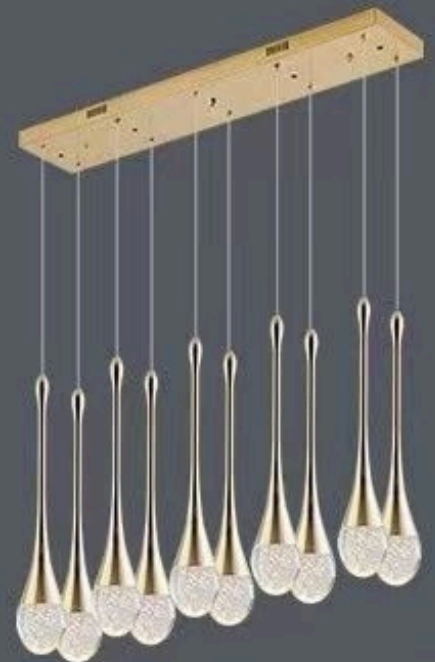

# Duplex living room/staircase/dining room/window, etc.

Disc rotation

Disc random

Disk Pyramid

LUXURY

### 4-head restaurant chandelier

LUXURY  
ART  
SPACE

### Ten REFER TO

Small duplex staircase

15 heads

Applicable: 7-8 meters floor height

LEISURE TIME IS QUIET.

LEISURE TIME IS QUIET.

LEISURE TIME IS QUIET.

LEISURE TIME IS QUIET.