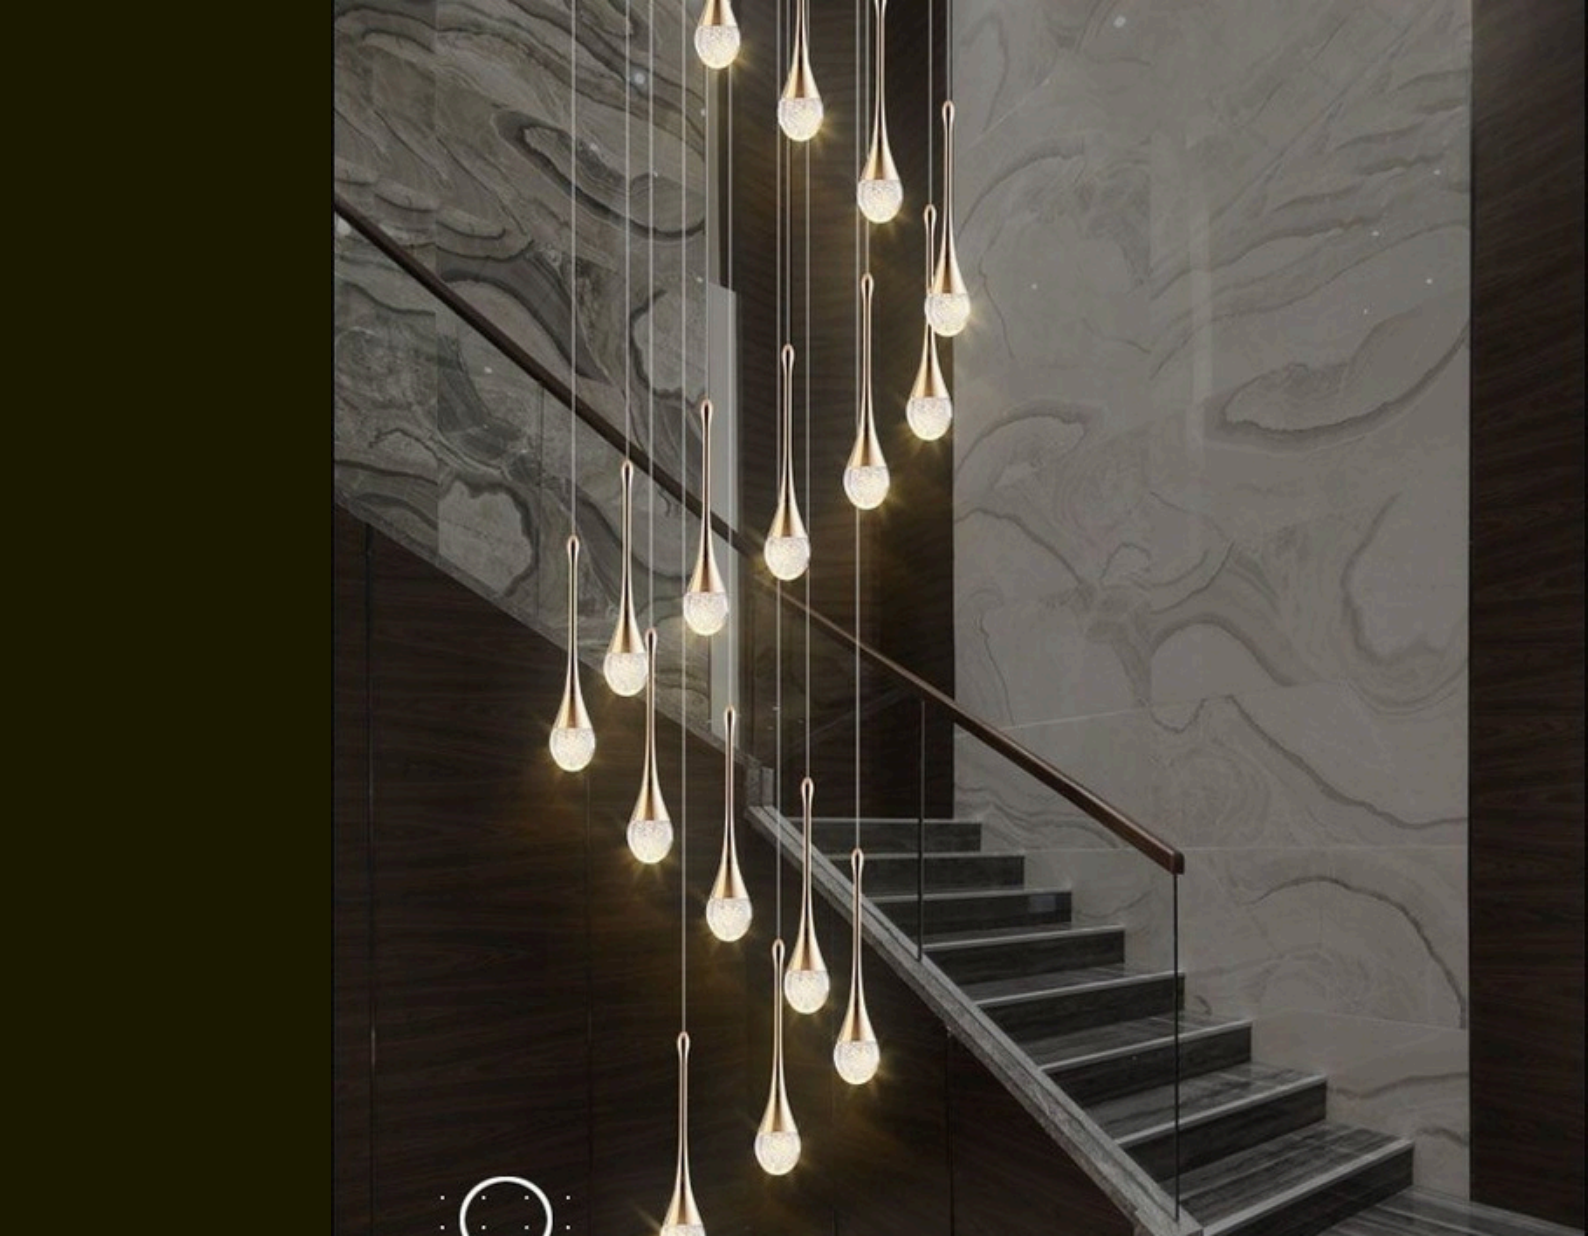

## Seductive small waist

Water Drop Modeling, Perfect Interpretation of Nature's Flexibility  
Freezing process of water droplet on a cold surface is investigated in this paper.

Product details

wait

THE DIM LIGHT COLOR IS SIMPLE AND COMFORTABLE  
TO MAKE YOU RETURN COMFORTABLE LIFE