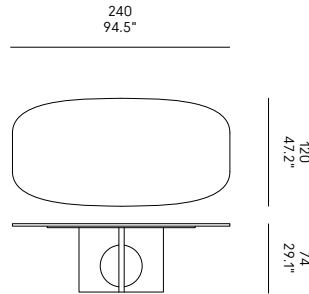

VEDI LE FINITURE

MODELLI CAD

MONTAGGIO E GARANZIA

Back Office Commerciale / Sales Back Office			
Italia	0434 1979 102	ordini@horm.it	https://wa.me/3904341979102
World	+39 0434 1979 101	orders@horm.it	https://wa.me/3904341979101

IT – Gambe in MDF verniciato come da finiture indicate nella tabella prezzi. Il top è disponibile in marmo.

EN – Lacquered MDF legs, as specified in the price list finishes. The top is available in marble.

FR – Pieds en MDF laqué, selon les finitions indiquées dans le tableau des prix. Le plateau est disponible en marbre.

DE – Beine aus lackiertem MDF gemäß den in der Preistabelle angegebenen Ausführungen. Die Tischplatte ist in Marmor.

ES – Patas de MDF lacado, según los acabados indicados en la tabla de precios. El sobre está disponible en mármol.

Lazy Susan in Fenix nero.

Lazy Susan in black Fenix.

Lazy Susan en Fenix noir.

Lazy Susan in schwarzem Fenix.

Lazy Susan en Fenix negro

B

Ø cm 90 x 3H Ø 35.4" x 1.2"H LAZY SUSAN	BAVA160FN