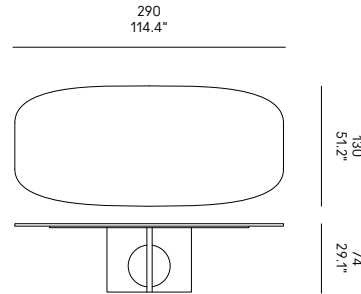

VEDI LE FINITURE

MODELLI CAD

MONTAGGIO E GARANZIA

Back Office Commerciale / Sales Back Office			
Italia	0434 1979 102	ordini@horm.it	https://wa.me/3904341979102
World	+39 0434 1979 101	orders@horm.it	https://wa.me/3904341979101

IT – Gambe in MDF verniciato come da finiture indicate nella tabella prezzi. Il top è disponibile in marmo.

EN – Lacquered MDF legs, as specified in the price list finishes. The top is available in marble.

FR – Pieds en MDF laqué, selon les finitions indiquées dans le tableau des prix. Le plateau est disponible en marbre.

DE – Beine aus lackiertem MDF gemäß den in der Preistabelle angegebenen Ausführungen. Die Tischplatte ist in Marmor.

ES – Patas de MDF lacado, según los acabados indicados en la tabla de precios. El sobre está disponible en mármol.

Lazy Susan in Fenix nero.

Lazy Susan in black Fenix.

Lazy Susan en Fenix noir.

Lazy Susan in schwarzem Fenix.

Lazy Susan en Fenix negro

C

Ø cm 90 x 3H Ø 35.4" x 1.2"H LAZY SUSAN	BAVA160FN