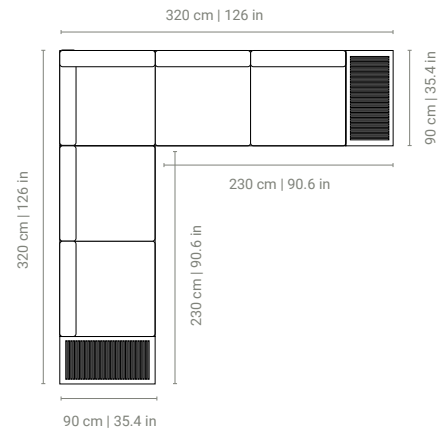

# Truro

Item	Material(s)	Finish(es)	Cushion(s)	Feature(s)	Size (LxWxH)
 Sofa 1 seat center	alu charcoal mat	teak natural	sunbrella natté sooty sunbrella natté grey chiné sunbrella savane chameleon sunbrella tundra rye		90x90x60 cm 35.4x35.4x23.6 in
 Sofa 2 seat double sidetable	alu charcoal mat	teak natural	sunbrella natté sooty sunbrella natté grey chiné sunbrella savane chameleon sunbrella tundra rye		260x90x60 cm 102.4x35.4x23.6 in
 Sofa 2 seat single sidetable	alu charcoal mat	teak natural	sunbrella natté sooty sunbrella natté grey chiné sunbrella savane chameleon sunbrella tundra rye		230x90x60 cm 90.6x35.4x23.6 in
 Sofa 3 seat single sidetable	alu charcoal mat	teak natural	sunbrella natté sooty sunbrella natté grey chiné sunbrella savane chameleon sunbrella tundra rye		320x90x60 cm 126x35.4x23.6 in
 Coffee table	alu charcoal mat	teak natural	-		90x90x30 cm 35.4x35.4x11.8 in
 Coffee table	alu charcoal mat	teak natural	-	-	140x70x30 cm 55.1x27.6x11.8 in
 Sunlounger	alu charcoal mat	teak natural	sunbrella natté sooty sunbrella natté grey chiné sunbrella savane chameleon sunbrella tundra rye		74x223x28 cm 29.1x87.8x11 in
 Double sunlounger	alu charcoal mat	teak natural	sunbrella natté sooty sunbrella natté grey chiné sunbrella savane chameleon sunbrella tundra rye		148x223x28 cm 58.3x87.8x11 in
 Armrest	alu charcoal mat	-	-	-	40x20x22 cm 15.7x7.9x8.7 in