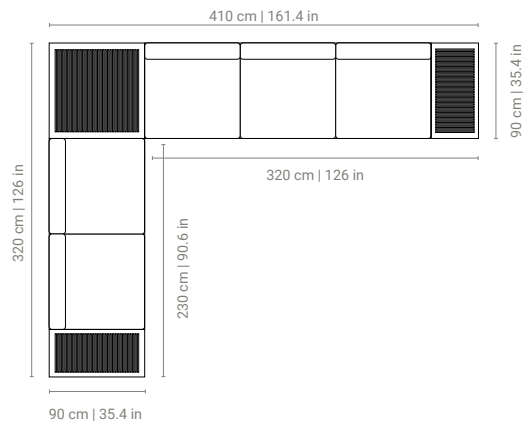

# Truro

Item	Material(s)	Finish(es)	Cushion(s)	Feature(s)	Size (LxWxH)
 Sofa 1 seat center	alu charcoal mat	teak natural	sunbrella natté sooty sunbrella natté grey chiné sunbrella savane chameleon sunbrella tundra rye		90x90x60 cm 35.4x35.4x23.6 in
 Sofa 2 seat double sidetable	alu charcoal mat	teak natural	sunbrella natté sooty sunbrella natté grey chiné sunbrella savane chameleon sunbrella tundra rye		260x90x60 cm 102.4x35.4x23.6 in
 Sofa 2 seat single sidetable	alu charcoal mat	teak natural	sunbrella natté sooty sunbrella natté grey chiné sunbrella savane chameleon sunbrella tundra rye		230x90x60 cm 90.6x35.4x23.6 in
 Sofa 3 seat single sidetable	alu charcoal mat	teak natural	sunbrella natté sooty sunbrella natté grey chiné sunbrella savane chameleon sunbrella tundra rye		320x90x60 cm 126x35.4x23.6 in
 Coffee table	alu charcoal mat	teak natural	-		90x90x30 cm 35.4x35.4x11.8 in
 Coffee table	alu charcoal mat	teak natural	-	-	140x70x30 cm 55.1x27.6x11.8 in
 Sunlounger	alu charcoal mat	teak natural	sunbrella natté sooty sunbrella natté grey chiné sunbrella savane chameleon sunbrella tundra rye		74x223x28 cm 29.1x87.8x11 in
 Double sunlounger	alu charcoal mat	teak natural	sunbrella natté sooty sunbrella natté grey chiné sunbrella savane chameleon sunbrella tundra rye		148x223x28 cm 58.3x87.8x11 in
 Armrest	alu charcoal mat	-	-	-	40x20x22 cm 15.7x7.9x8.7 in