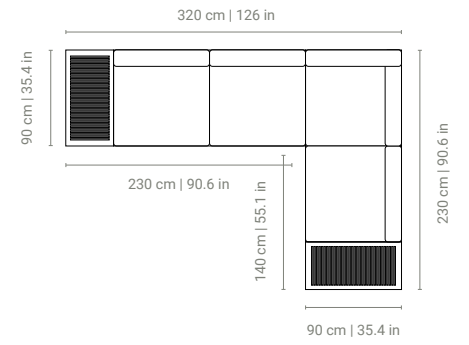

# Truro

Item	Material(s)	Finish(es)	Cushion(s)	Feature(s)	Size (LxWxH)
 Sofa 1 seat center	alu charcoal mat	teak natural	sunbrella natté sooty sunbrella natté grey chiné sunbrella savane chameleon sunbrella tundra rye		90x90x60 cm 35.4x35.4x23.6 in
 Sofa 2 seat double sidetable	alu charcoal mat	teak natural	sunbrella natté sooty sunbrella natté grey chiné sunbrella savane chameleon sunbrella tundra rye		260x90x60 cm 102.4x35.4x23.6 in
 Sofa 2 seat single sidetable	alu charcoal mat	teak natural	sunbrella natté sooty sunbrella natté grey chiné sunbrella savane chameleon sunbrella tundra rye		230x90x60 cm 90.6x35.4x23.6 in
 Sofa 3 seat single sidetable	alu charcoal mat	teak natural	sunbrella natté sooty sunbrella natté grey chiné sunbrella savane chameleon sunbrella tundra rye		320x90x60 cm 126x35.4x23.6 in
 Coffee table	alu charcoal mat	teak natural	-		90x90x30 cm 35.4x35.4x11.8 in
 Coffee table	alu charcoal mat	teak natural	-	-	140x70x30 cm 55.1x27.6x11.8 in
 Sunlounger	alu charcoal mat	teak natural	sunbrella natté sooty sunbrella natté grey chiné sunbrella savane chameleon sunbrella tundra rye		74x223x28 cm 29.1x87.8x11 in
 Double sunlounger	alu charcoal mat	teak natural	sunbrella natté sooty sunbrella natté grey chiné sunbrella savane chameleon sunbrella tundra rye		148x223x28 cm 58.3x87.8x11 in
 Armrest	alu charcoal mat	-	-	-	40x20x22 cm 15.7x7.9x8.7 in