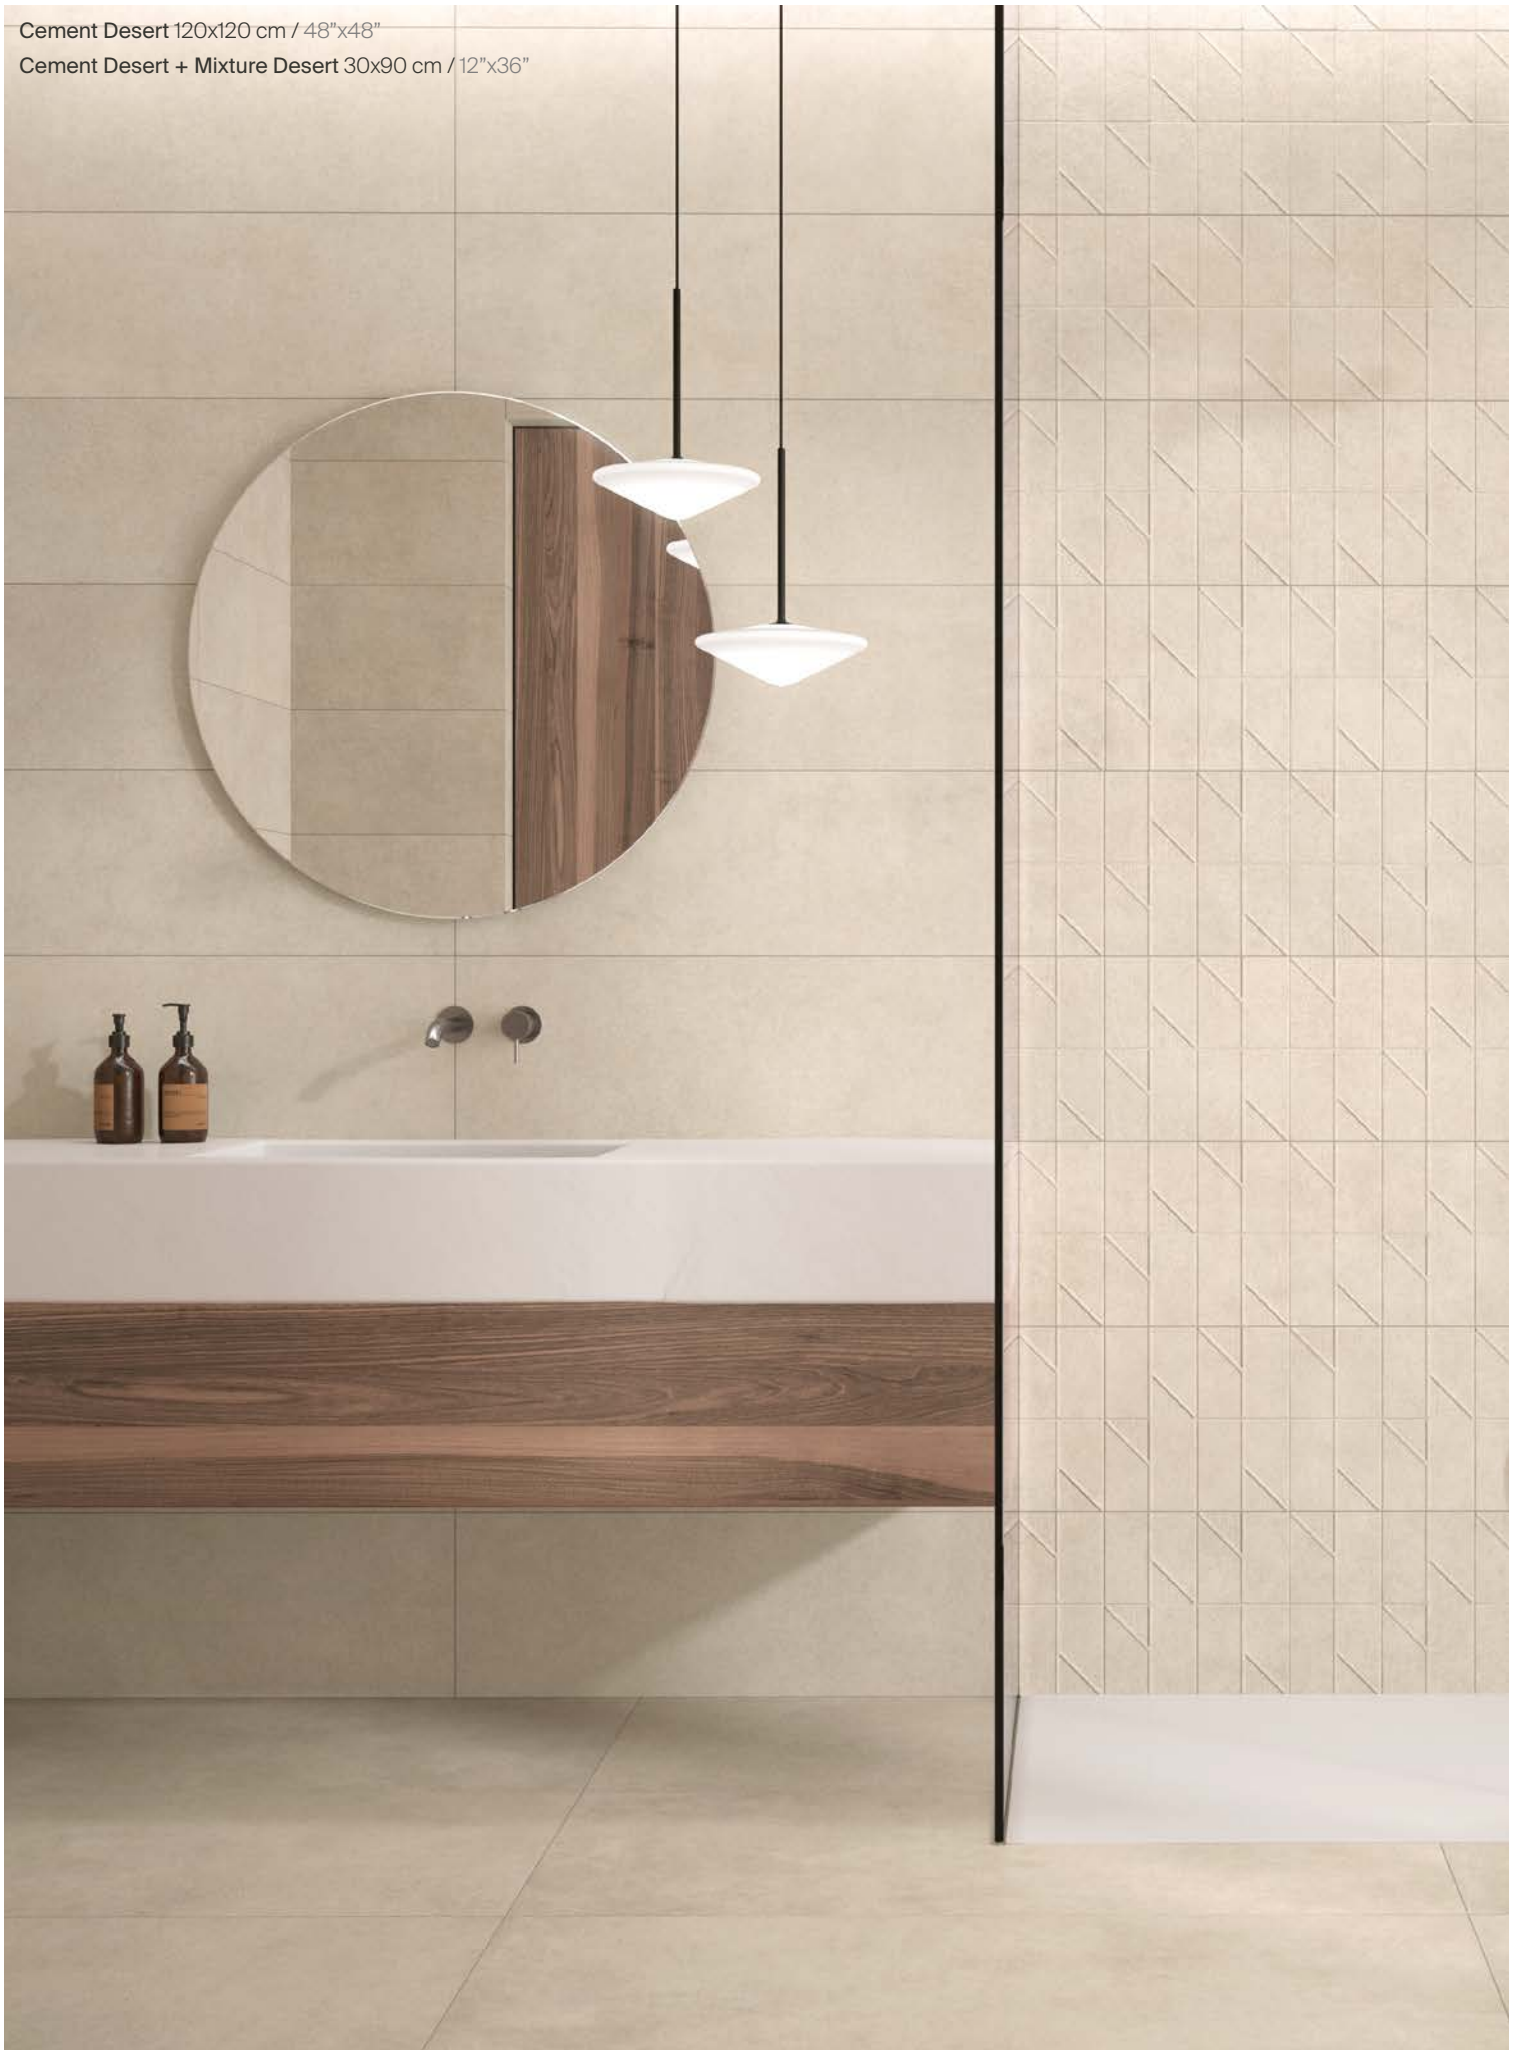

Mixture Sand 30x90 cm / 12"x36"

Cement Desert 120x120 cm / 48"x48"

Cement Desert + Mixture Desert 30x90 cm / 12"x36"