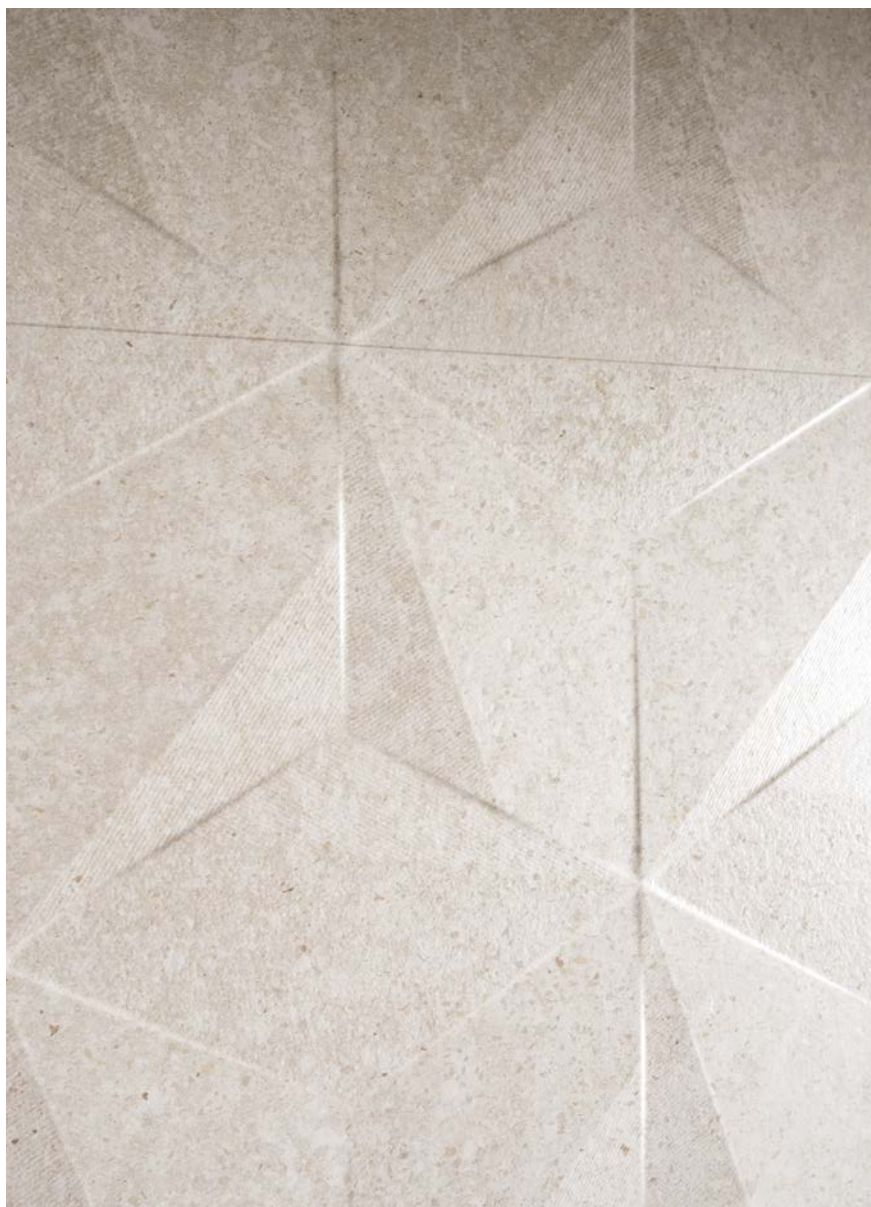

Woodcode Grey 20x120 cm / 8"x48"
Code Grey 120x280 cm / 48"x110"

Code Taupe 120x120 cm / 48"x48"
Code Dec Sand 40x120 cm / 16"x48"

Code Dec Sand 40x120 cm / 16"x48"

CODE

Porcelánico
Porcelain tiles / Grès cérame