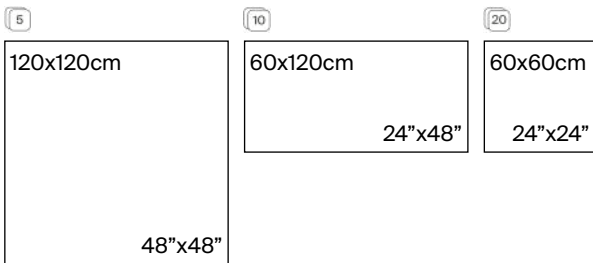

Formatos disponibles

Available formats / Formats disponibles

Formato Size	Formato real Work size	Acabado Finish	Pz/Caja Pcs/Box	M²/Caja Sqm/Box	Kg/Caja Kg/Box	Cajas/Pallet Boxes/Pallet	M²/Pallet Sqm/Pallet	Kg/Pallet	Colores disponibles Available colours
120x120 - Rc G-975	1200x1200x9,00	Mate · Rectificado / Matt · Rectified Calizia: C1 · R10 · A / Navona: C1 · R10 · A+B	1	1,44	30,13	40	57,60	1.265,00	
60x120 - Rc G-670	600x1200x9,00	Mate · Rectificado / Matt · Rectified Calizia: C1 · R10 · A / Navona: C1 · R10 · A+B	2	1,44	28,00	36	51,84	1.092,00	
60x60 - Rc G-615	600x600x9,00	Mate · Rectificado / Matt · Rectified Calizia: C1 · R10 · A / Navona: C1 · R10 · A+B	4	1,44	27,00	32	46,08	950,00	

Piezas especiales pág 330 - 333
Special tile pieces
Pièces spéciales