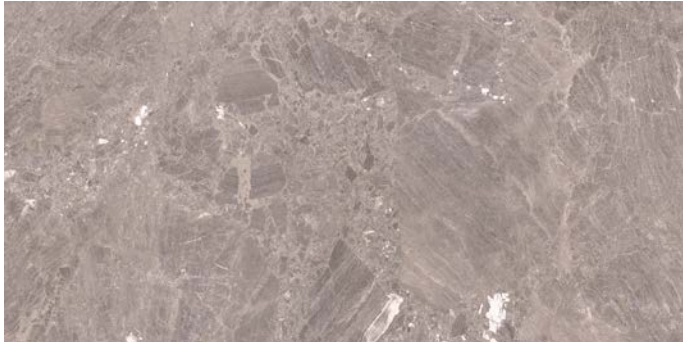

Mystery Grey 120x120 cm / 48"x48"

Mystery Taupe 120x120 cm / 48"x48"

MYSTERY

Porcelánico

Porcelain tiles / Grès cérame

Mystery Sand

Mystery Grey

Mystery Taupe