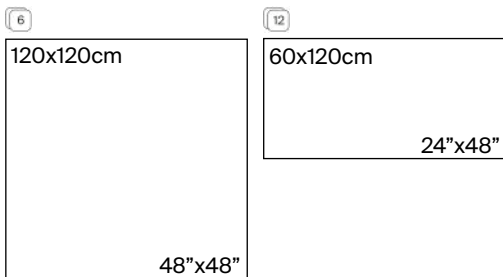

Formatos disponibles

Available formats / Formats disponibles

Formato Size	Formato real Work size	Acabado Finish	Pz/Caja Pcs/Box	M²/Caja Sqm/Box	Kg/Caja Kg/Box	Cajas/Pallet Boxes/Pallet	M²/Pallet Sqm/Pallet	Kg/Pallet Kg/Pallet	Colores disponibles Available colours
120x120 - Rc POLISHED G-980	1200x1200x10,20	Pulido · Rectificado / Polished · Rectified C0	1	1,44	39,00	36	51,84	1.250,00	
60x120 - Rc POLISHED G-650	600x1200x10,50	Pulido · Rectificado / Polished · Rectified C0	2	1,44	34,00	32	46,08	1.140,00	

Piezas especiales pág 330 - 333
Special tile pieces
Pièces spéciales