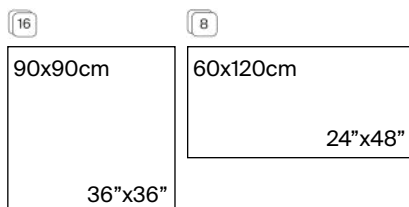

Formatos disponibles

Available formats / Formats disponibles