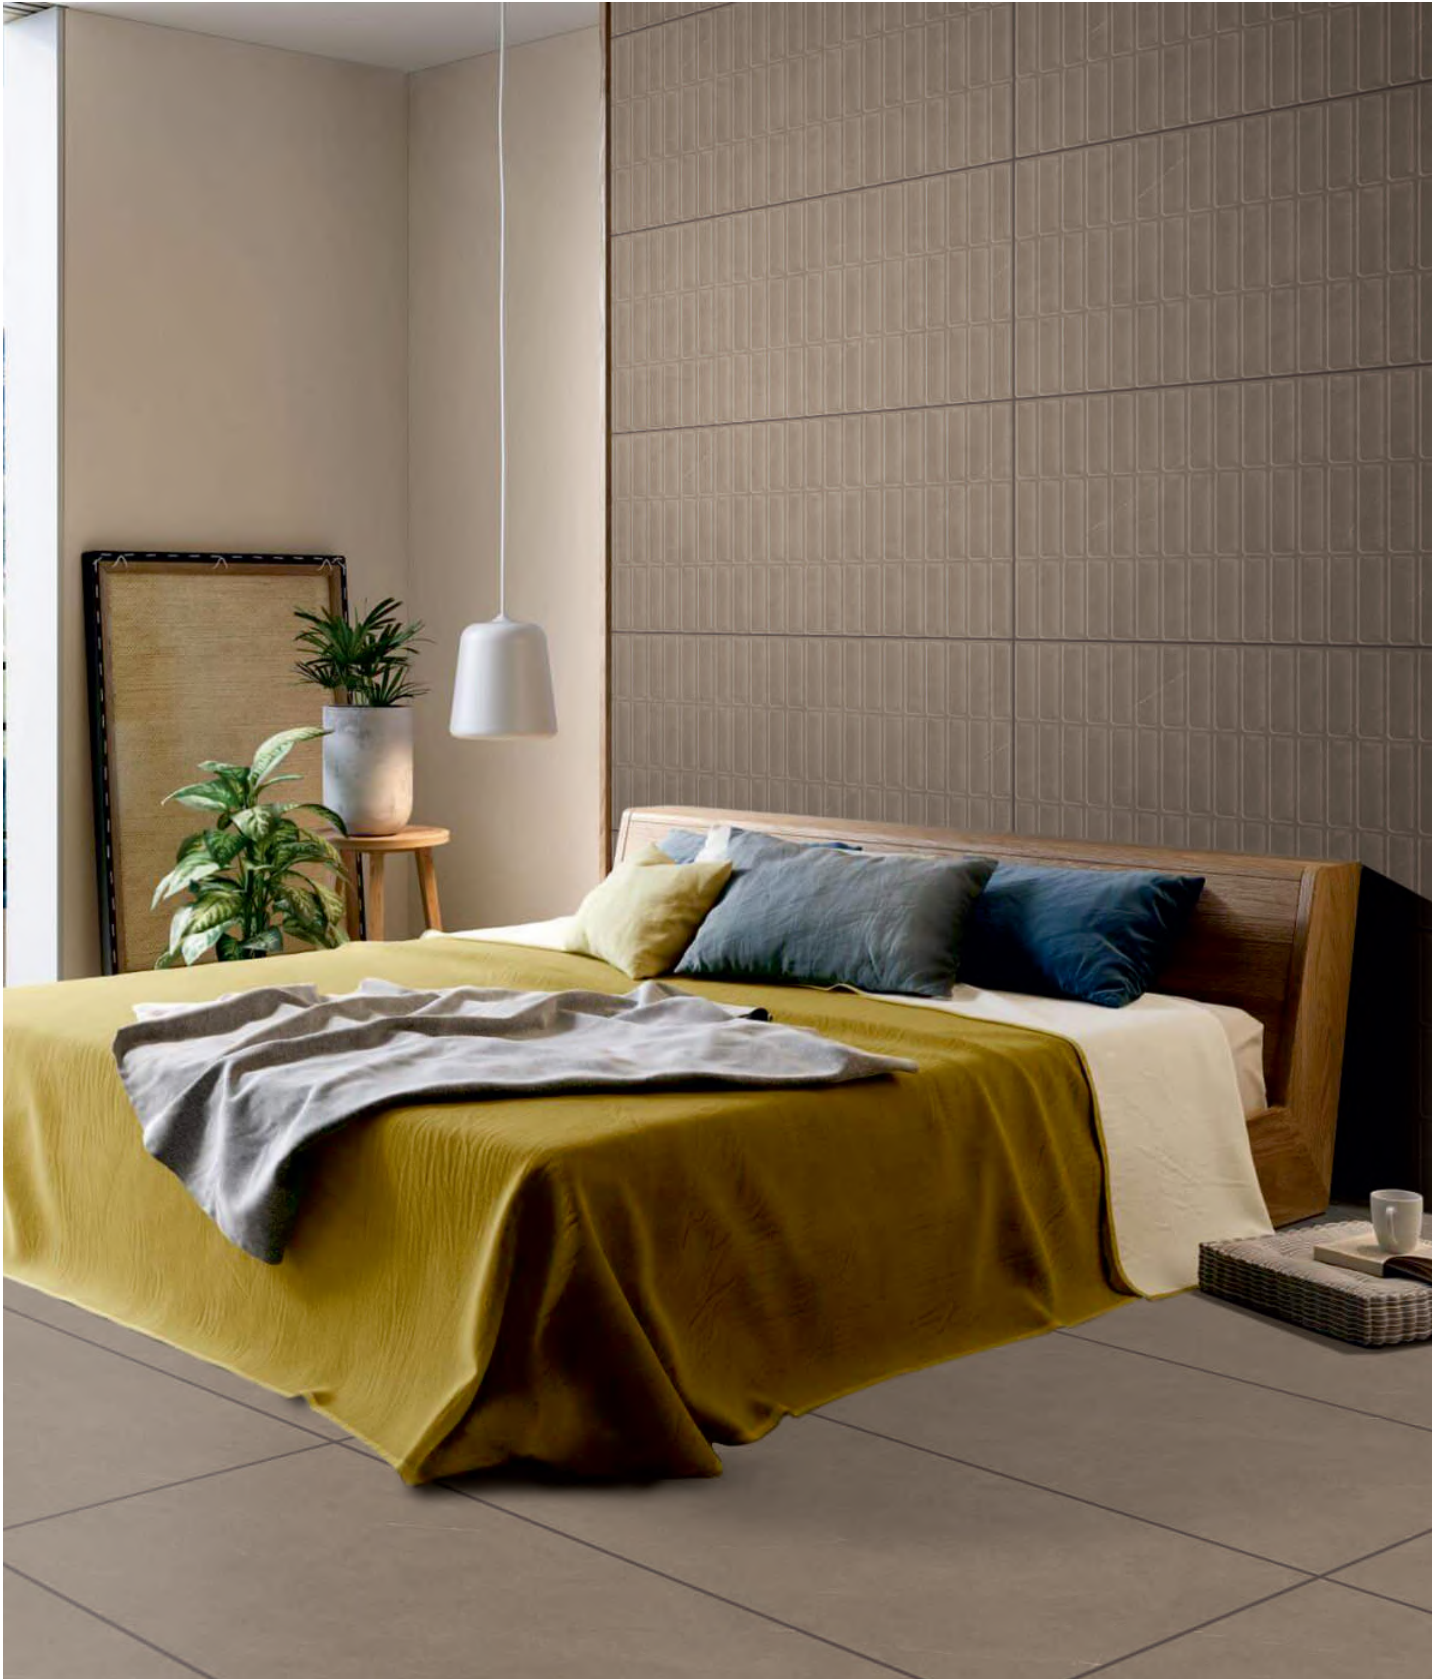

ReflectZero | 600X1200mm
Matt GVT

PAVIT®
Inspired Mindscapes

Conca Brown | Conca Brixo Brown