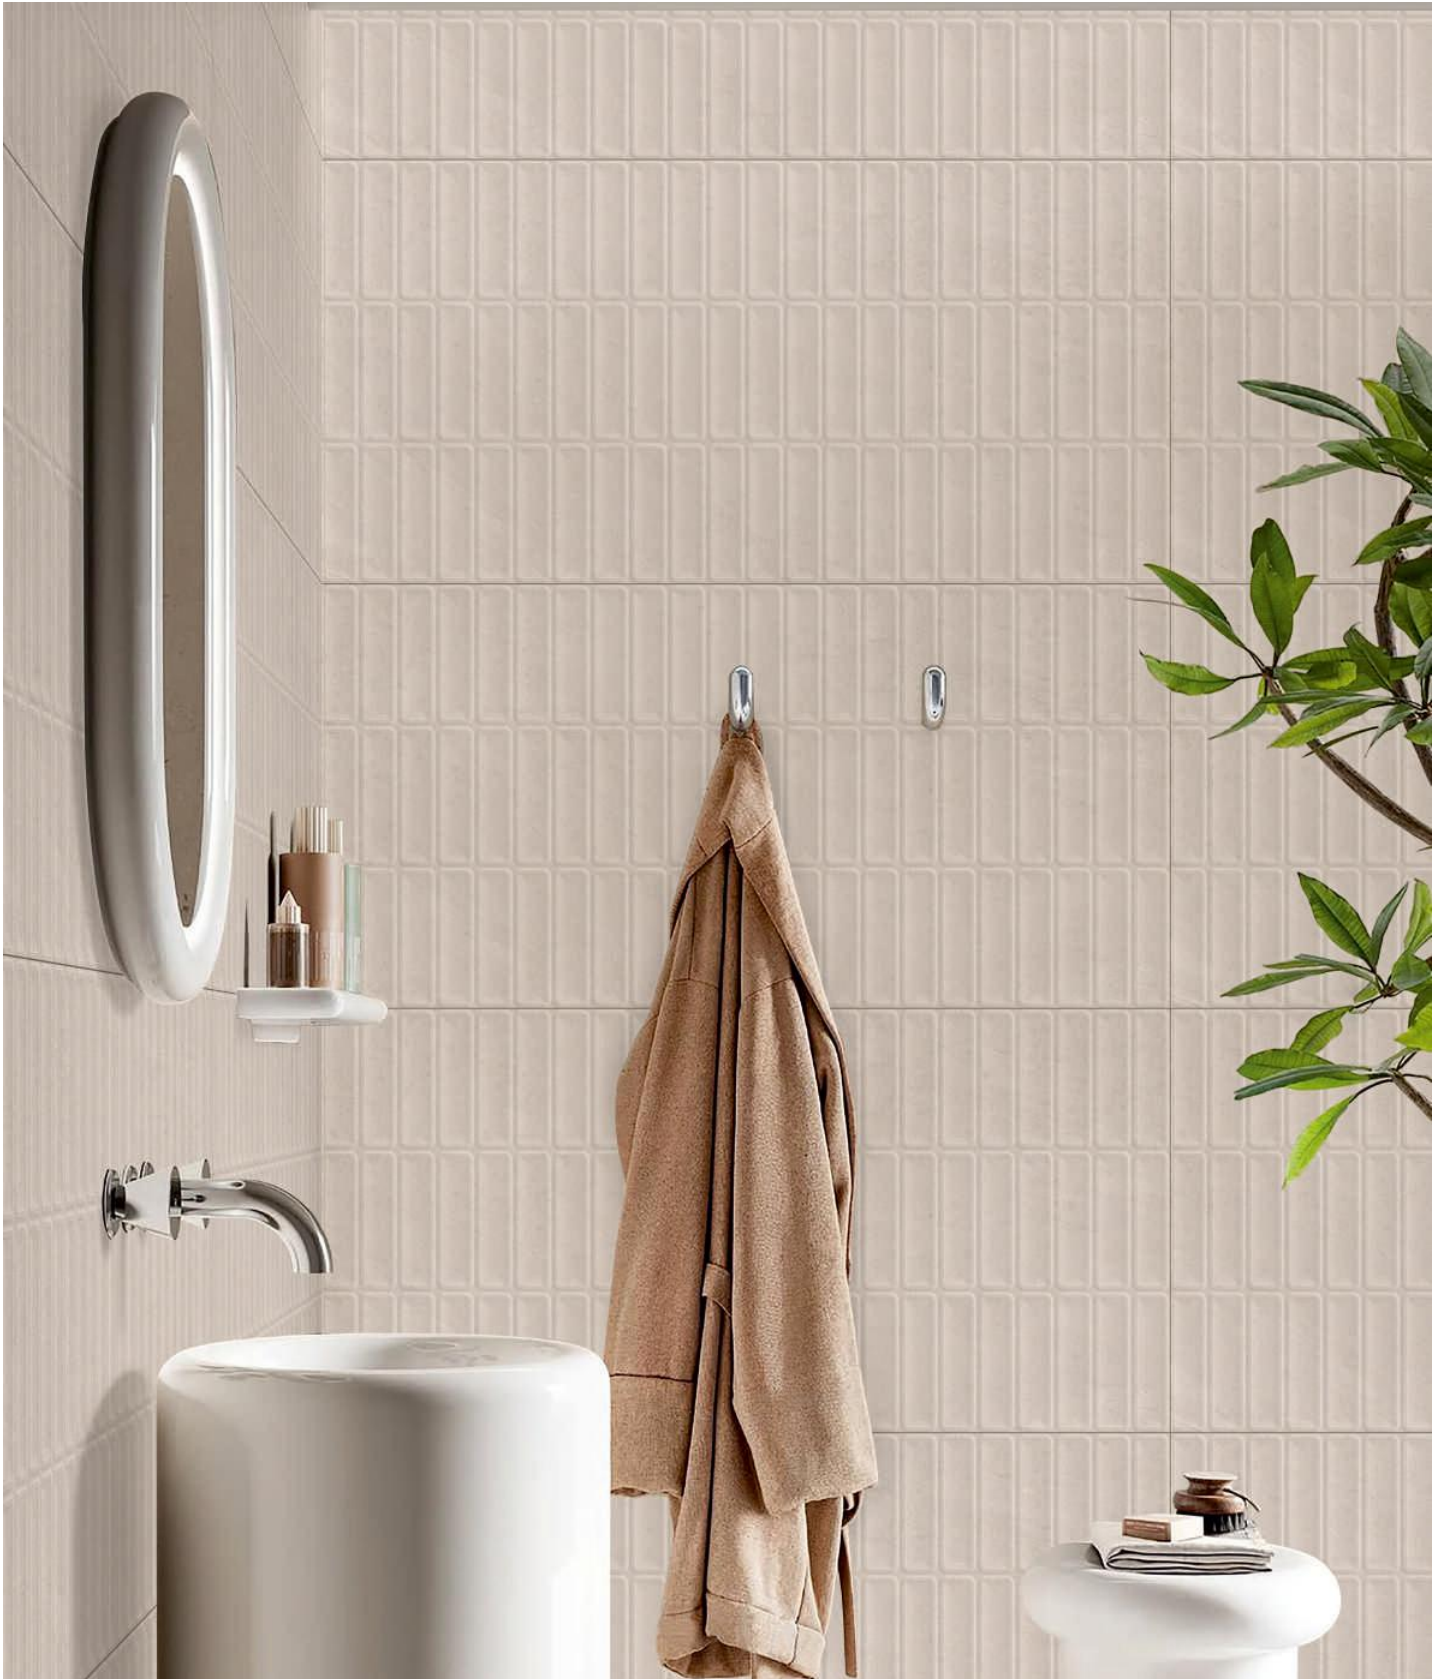

ReflectZero | 600X1200mm
Matt GVT

PAVIT®
Inspired Mindscapes

Plumo Brixo Ivory