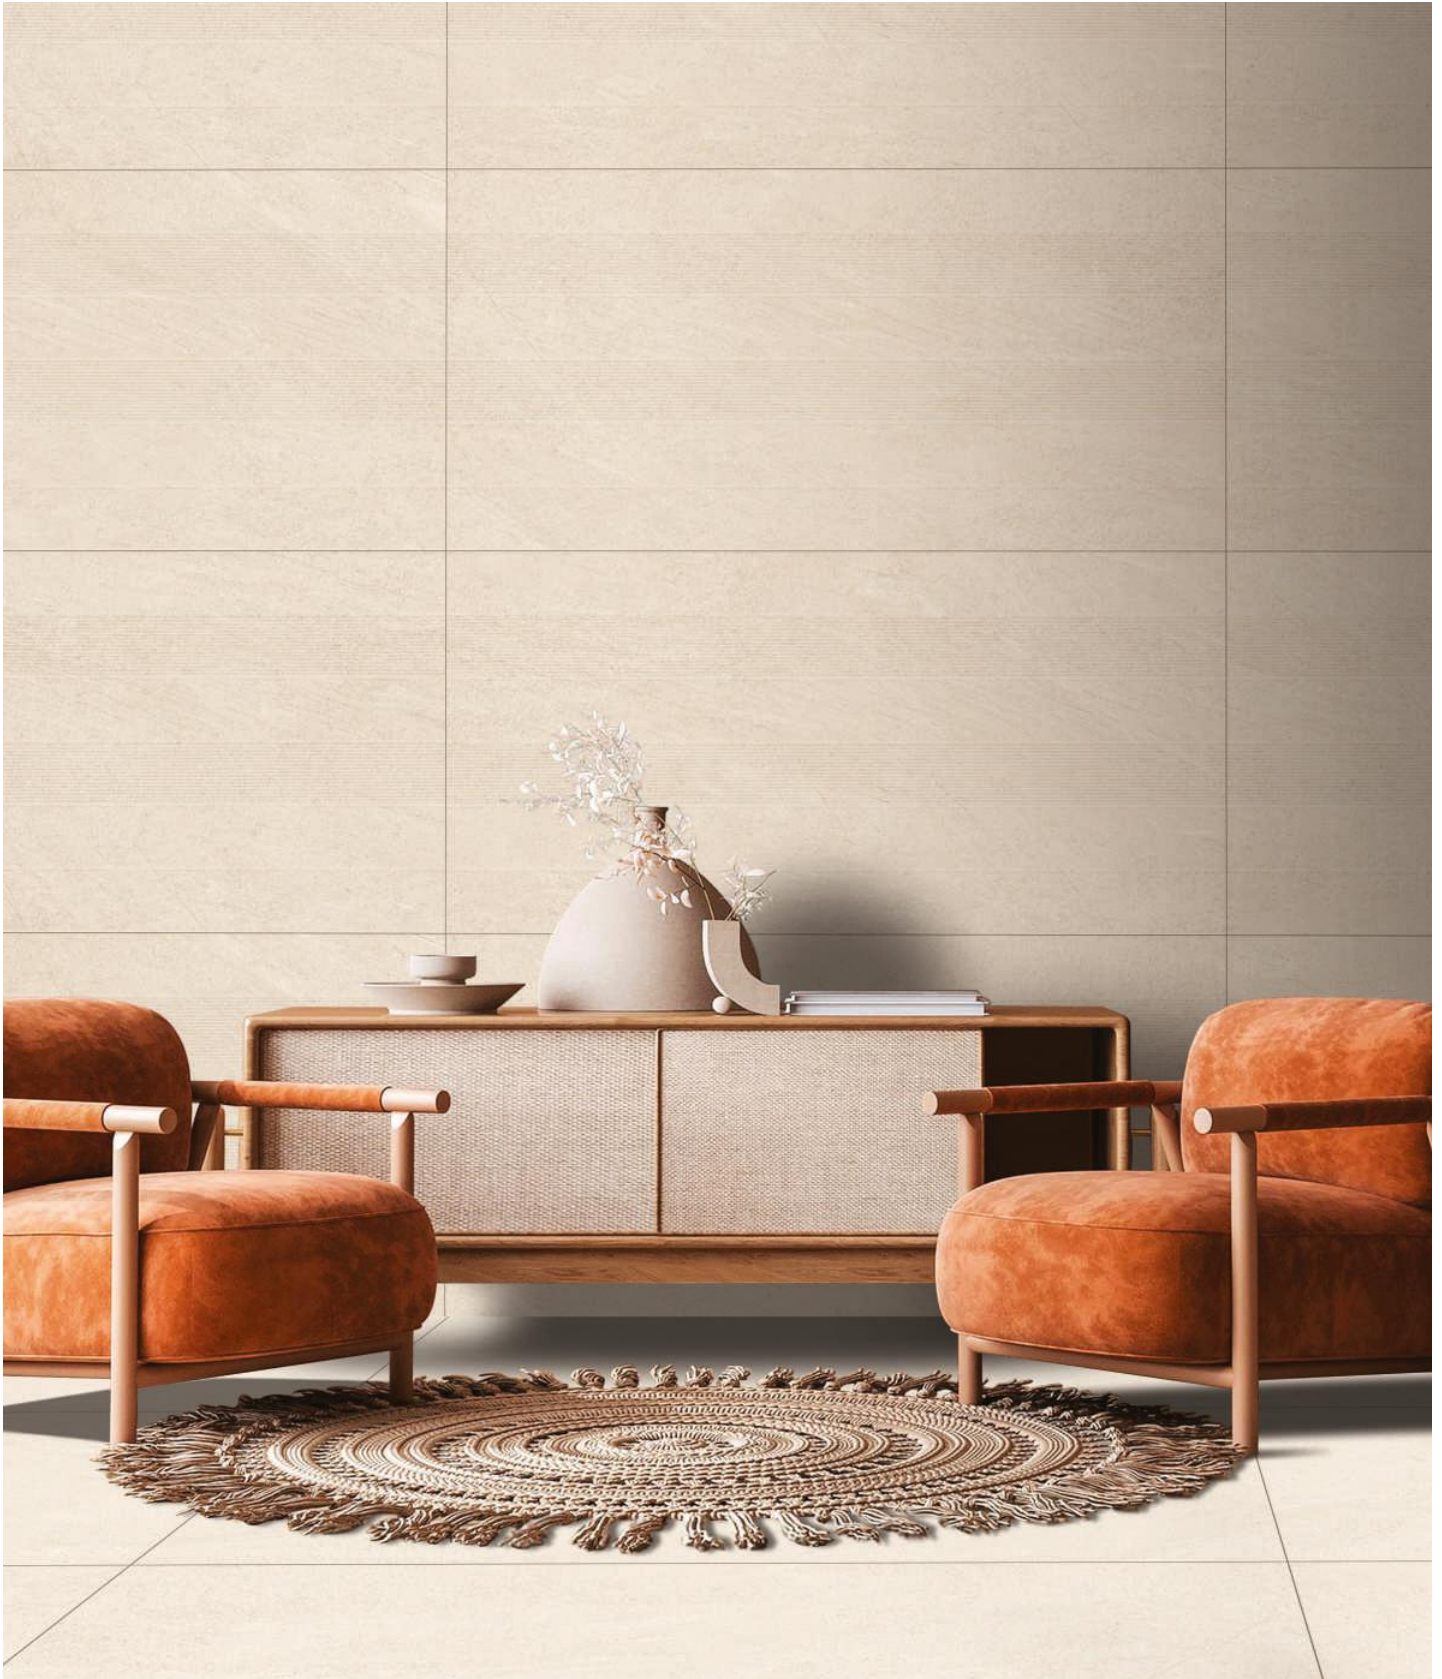

ReflectZero | 600X1200mm
Matt GVT

PAVIT®
Inspired Mindscapes

Plumo Linea Crema