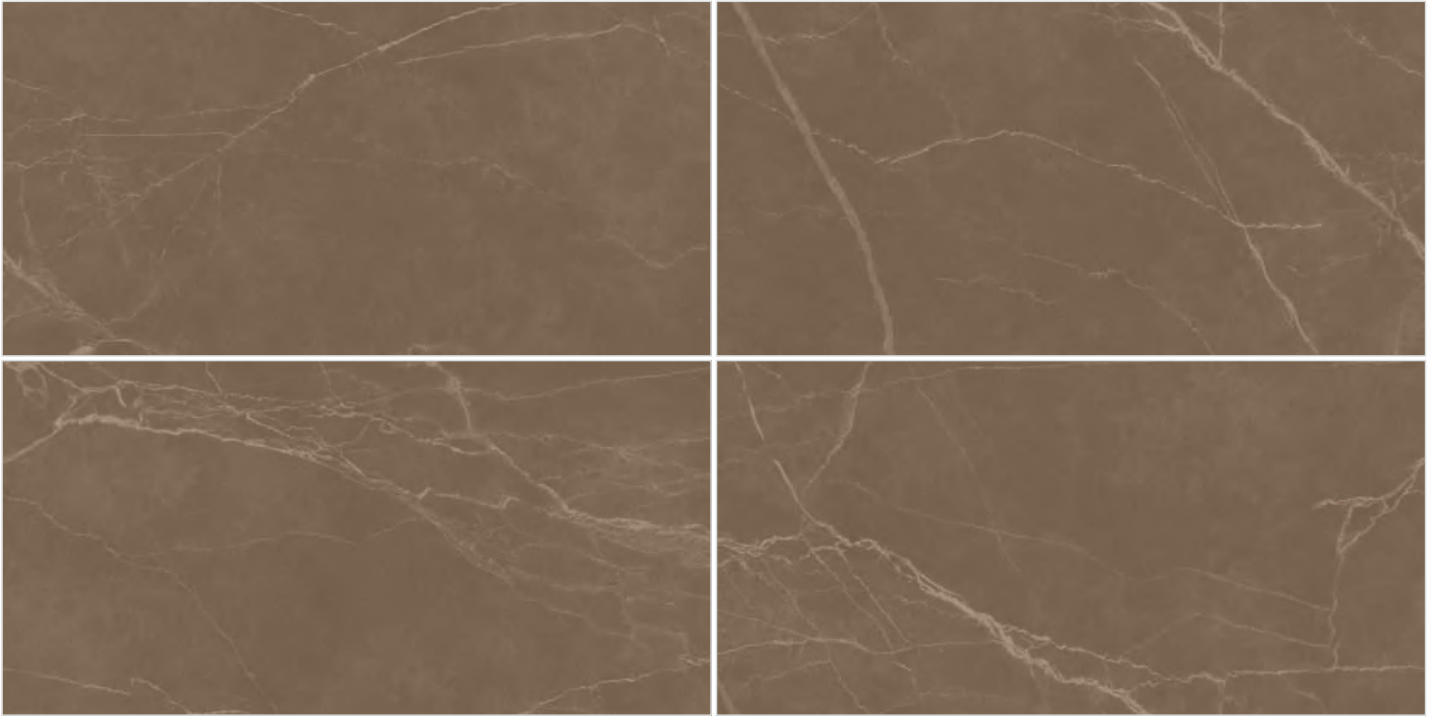

Dyson Mocha