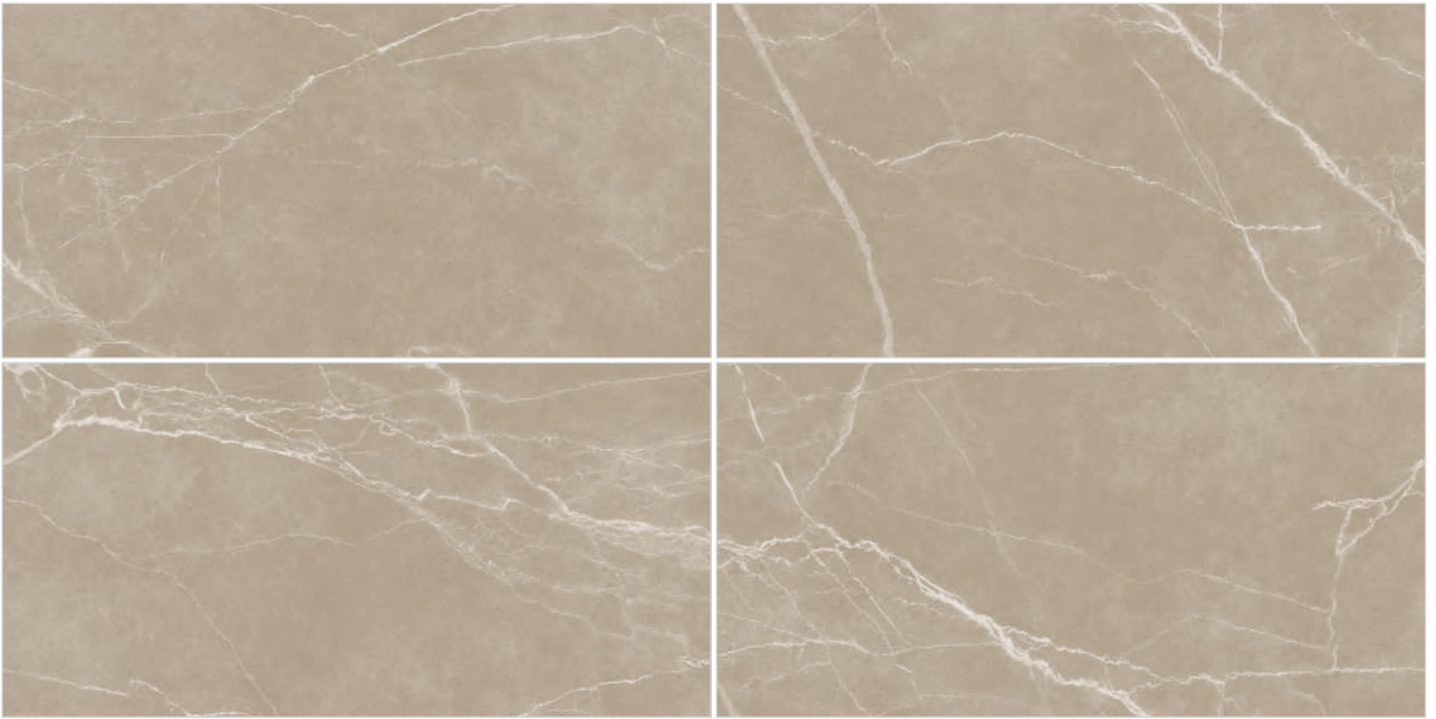

Dyson Mushroom