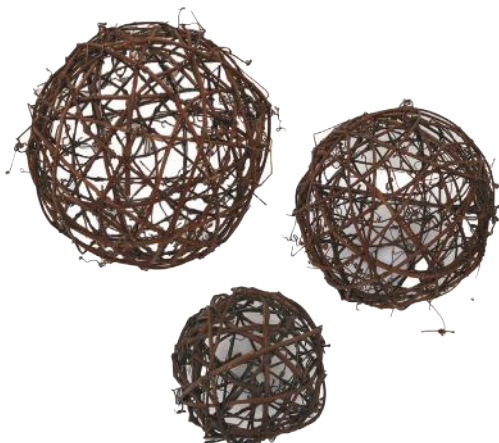

# Specialty Wreaths

---

**Wreath Candy Cane**  
28"  
6 per Case  
Code: WREATCA28

**Wreath Evergreen  
Crescent**  
20"  
10 per Case  
Code: WREATEC20

**Wreath Grapevine And  
Greens**  
20"  
6 per Case  
Code: WREATGG20

## Grapevine Wreaths

11" - 10 per Case  
Code: CHGRVWR11  
14" - 10 per Case  
Code: CHGRVWR14  
17" - 10 per Case  
Code: CHGRVWR17