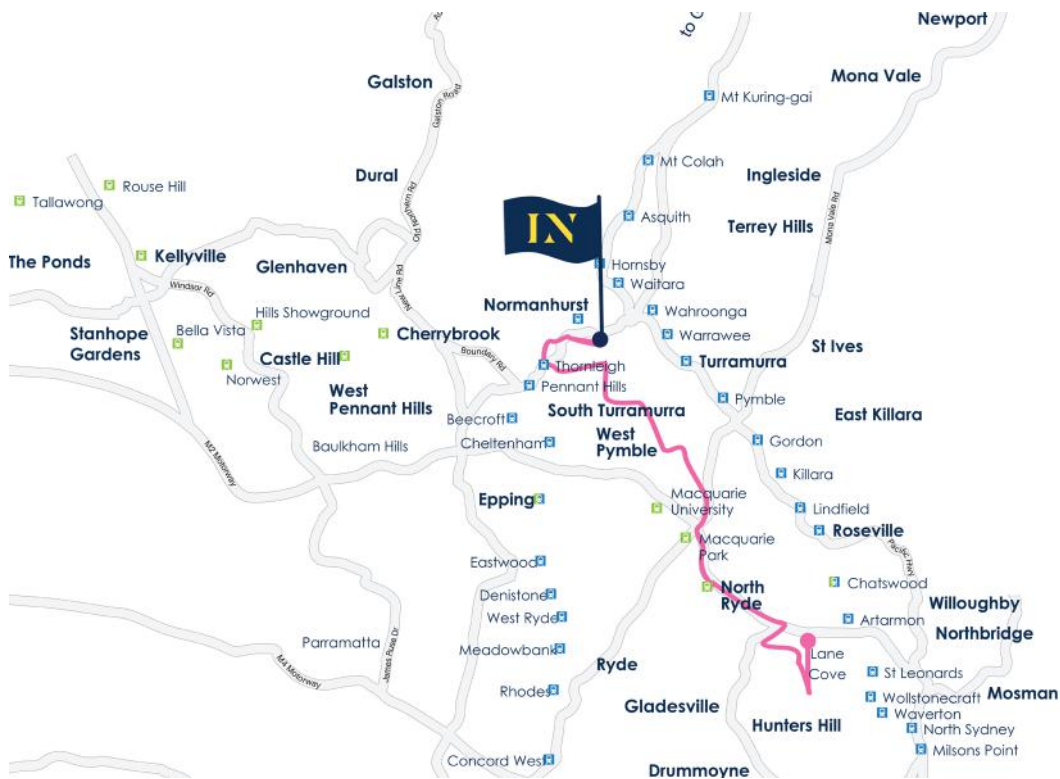

Lane Cove & North Ryde Service

Bus Stop	AM	PM
Lane Cove Shops, Longueville Road, near Central Avenue	6:56	4:05
Longueville - Kenneth Street, near Kingsford Smith Oval	7:00	4:01
Lane Cove - Kenneth Street, Central Park	7:01	4:00
River Road West near Tamborine Bay Road	7:03	3:58
Burns Bay Road near Cullen Street	7:06	3:55
Epping Road before Pittwater Road	7:13	3:50
Epping Road after Wicks Road	7:15	3:48
Lane Cove Road outside Railway Station near Waterloo Rd	7:23	3:45
West Pymble - Yanko Road and Andrew Avenue	7:25	3:42
West Pymble - Yanko Road near Malroy Avenue	7:26	3:41
Comenarra Parkway near Hudson Close	7:30	3:40
Fox Valley Shops, Comenarra Parkway	7:32	3:38
Comenarra Parkway near Butterfield Street (PM only)	-	3:36
Loreto Normanhurst	8:00	3:25