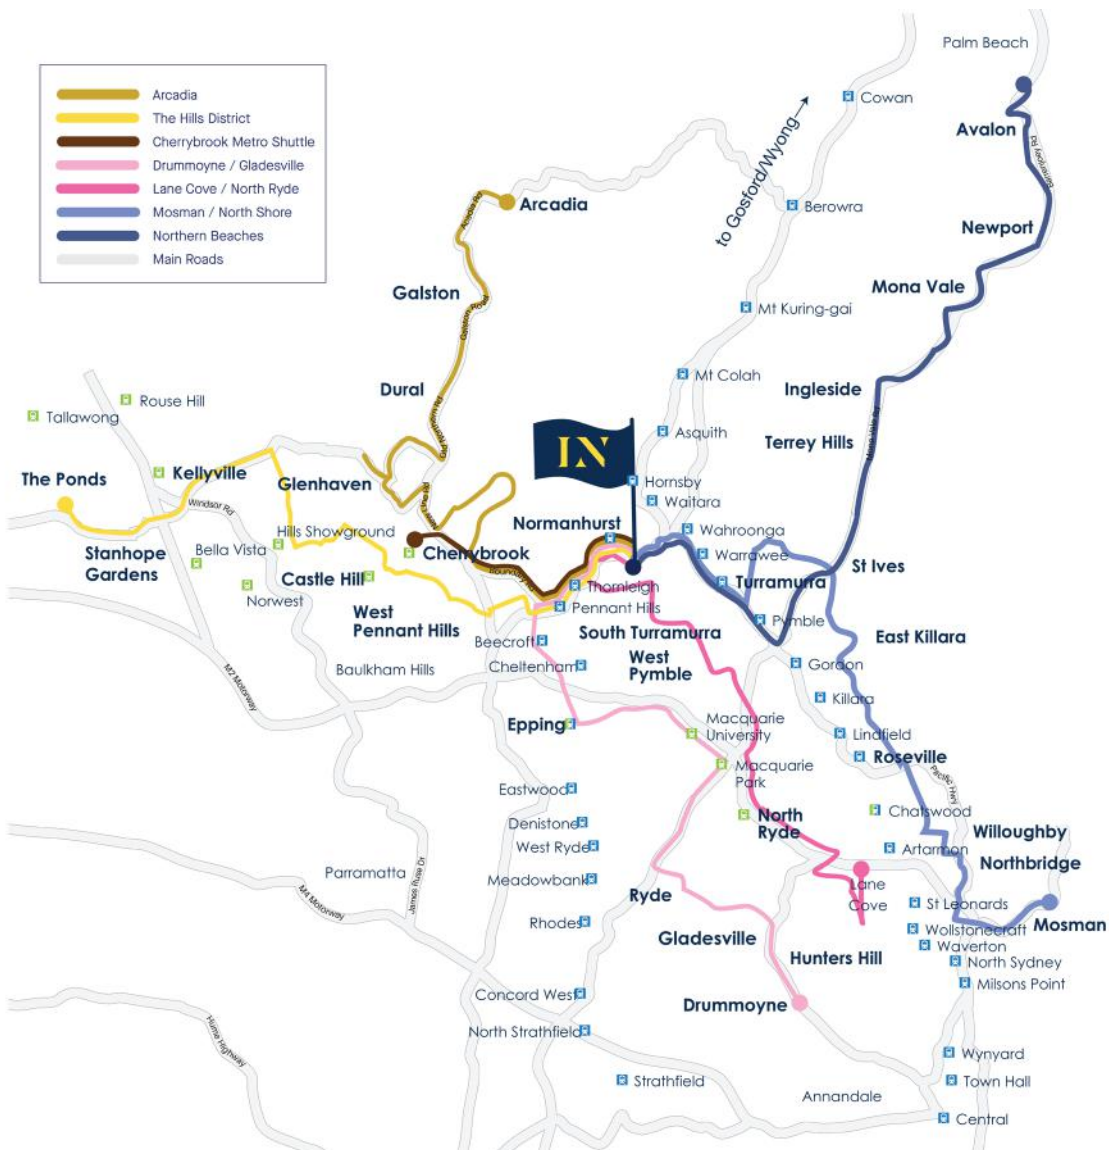

# Private Bus Service

Loreto Normanhurst provides seven dedicated private buses for transport to and from the School. Chartered by North Sydney Bus Charters, buses are air conditioned, fitted with seat belts and are clearly branded as Loreto Normanhurst buses. Buses operate each day during the school term, dropping students at Loreto Normanhurst by 8.10am and departing each afternoon at 3.25pm.

## Bus Routes

- **ARCADIA**
- **THE HILLS DISTRICT**
- **CHERRYBROOK METRO SHUTTLE**
- **DRUMMOYNE / GLADESVILLE**
- **LANE COVE / NORTH RYDE**
- **MOSMAN / NORTH SHORE**
- **NORTHERN BEACHES**

## LN Bus Routes

## Drummoyne & Gladesville Service

| Bus Stop  | AM   | PM   |
|---|------|------|
| Drummoyne – Victoria Road (Corner Lyons Road heading north) | 7:00 | 4:28 |
| Hunters Hill – Ryde Road, Opposite Hunters Hill Hotel       | 7:05 | 4:20 |
| Ryde Road, near Farnell Street                              | 7:07 | 4:16 |
| Ryde Road, Monash Park                                      | 7:09 | 4:15 |
| Victoria Road, Ryde Aquatic Centre                          | 7:15 | 4:12 |
| Buffalo Road, near Crescent Avenue                          | 7:20 | 4:07 |
| Buffalo Road, near Smith Street                             | 7:21 | 4:06 |
| Lane Cove Road, near Quarry Road                            | 7:24 | 4:03 |
| Lane Cove Road, near Bridge Road                            | 7:25 | 4:02 |
| Lane Cove Road, near Coxs Road                              | 7:28 | 3:58 |
| Epping Road, near pedestrian overpass                       | 7:37 | 3:55 |
| Beecroft Road, Epping Train Station                         | 7:45 | 3:45 |
| Loreto Normanhurst  | 8:00 | 3:25 |