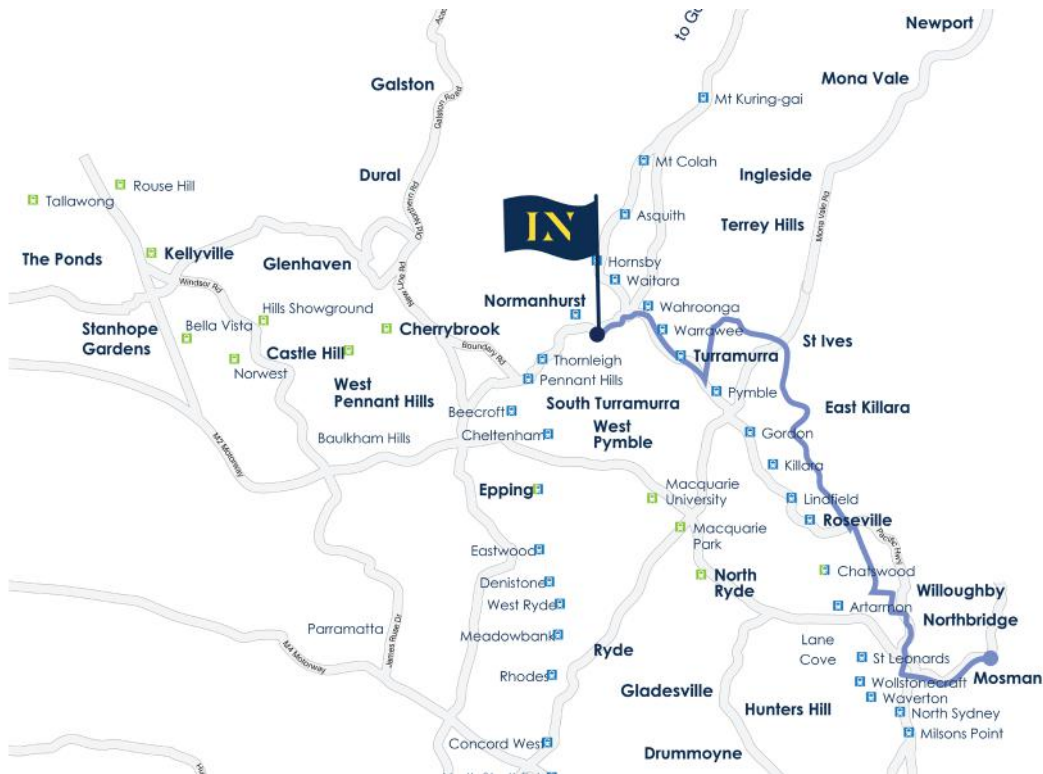

Mosman & North Shore Service