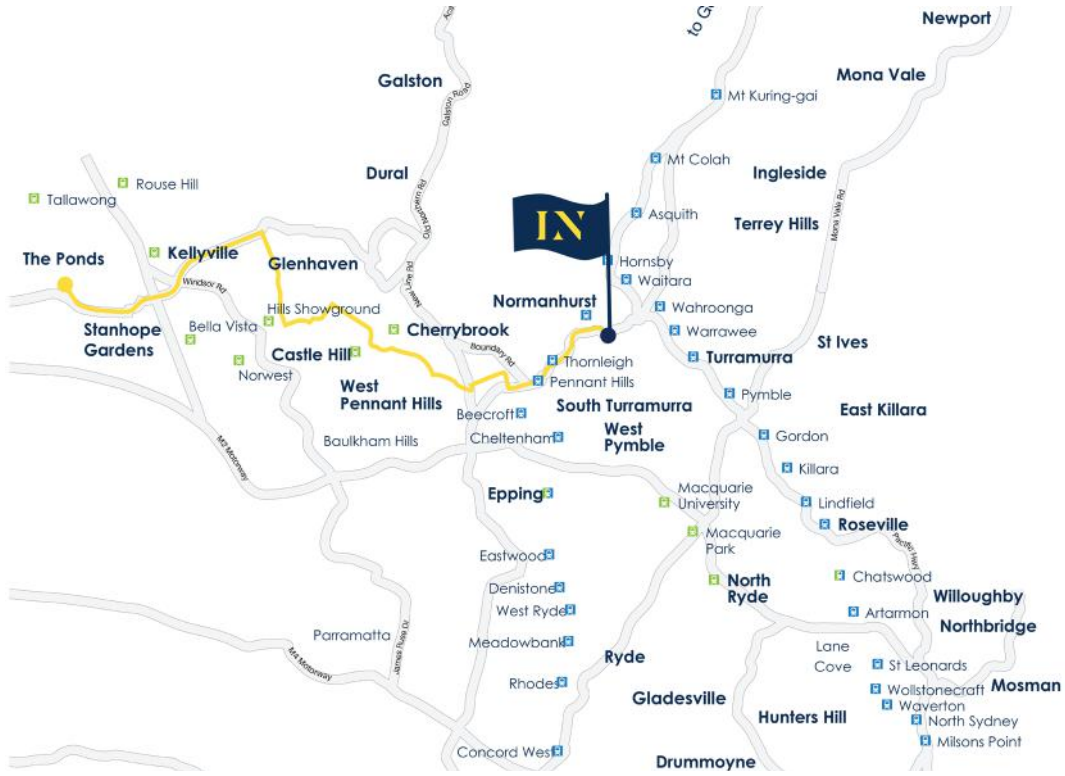

Hills District Service

Bus Stop	AM	PM
The Ponds Boulevard, The Ponds Near Stanhope Parkway	7:00	4:20
Perfection Avenue (between Yarrandale Street/Tilbury Avenue)	7:03	4:17
Santha Riley Drive near corner of Redden Drive	7:08	4:12
Green Road near President Road	7:13	4:07
Green Road, after Eric Cooper Drive (AM Only)	7:14	-
Green Road, Centenary of Anzac Reserve (PM Only)	-	4:06
Showground Road near Kings Road	7:18	4:02
Tuckwell Road, near Ashmead Avenue	7:21	4:01
Tuckwell Road, near Surrey Avenue	7:22	4:00
Old Northern Road outside St Bernadette's Primary School	7:28	3:52
Castle Hill Road, Koala Park	7:35	3:45
Victoria Road near Keelindi Road	7:40	3:30
Loreto Normanhurst	8:00	3:25