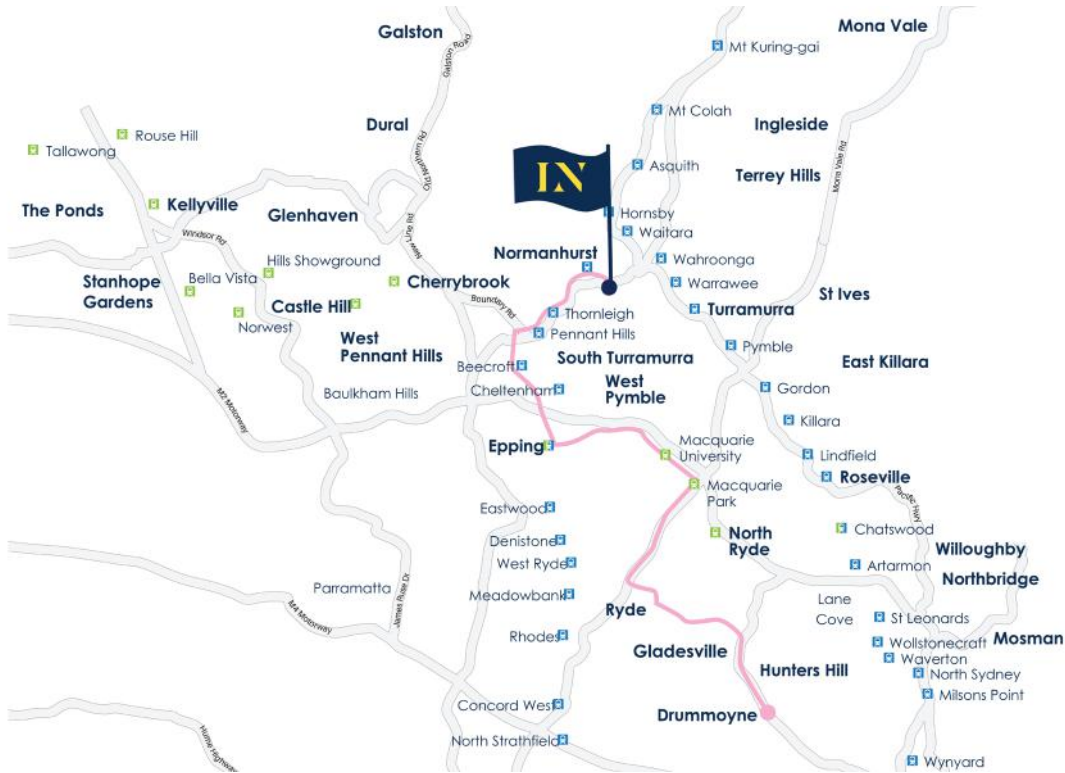

# Cherrybrook Metro Shuttle Service

Cherrybrook Metro Station

Loreto Normanhurst

| Bus Stop                  | AM   |
|---------------------------|------|
| Cherrybrook Metro Station | 7:00 |
| Loreto Normanhurst        | 7:20 |
| Cherrybrook Metro Station | 7:45 |
| Loreto Normanhurst        | 8:05 |
| Bus Stop                  | PM   |
| Loreto Normanhurst        | 3:35 |
| Cherrybrook Metro Station | 3:55 |
| Loreto Normanhurst        | 4:20 |
| Cherrybrook Metro Station | 4:40 |
| Loreto Normanhurst        | 5:10 |
| Cherrybrook Metro Station | 5:30 |

## Drummoyne & Gladesville Service

| Bus Stop  | AM   | PM   |
|---|------|------|
| Drummoyne – Victoria Road (Corner Lyons Road heading north) | 7:00 | 4:28 |
| Hunters Hill – Ryde Road, Opposite Hunters Hill Hotel       | 7:05 | 4:20 |
| Ryde Road, near Farnell Street                              | 7:07 | 4:16 |
| Ryde Road, Monash Park                                      | 7:09 | 4:15 |
| Victoria Road, Ryde Aquatic Centre                          | 7:15 | 4:12 |
| Buffalo Road, near Crescent Avenue                          | 7:20 | 4:07 |
| Buffalo Road, near Smith Street                             | 7:21 | 4:06 |
| Lane Cove Road, near Quarry Road                            | 7:24 | 4:03 |
| Lane Cove Road, near Bridge Road                            | 7:25 | 4:02 |
| Lane Cove Road, near Coxs Road                              | 7:28 | 3:58 |
| Epping Road, near pedestrian overpass                       | 7:37 | 3:55 |
| Beecroft Road, Epping Train Station                         | 7:45 | 3:45 |
| Loreto Normanhurst  | 8:00 | 3:25 |