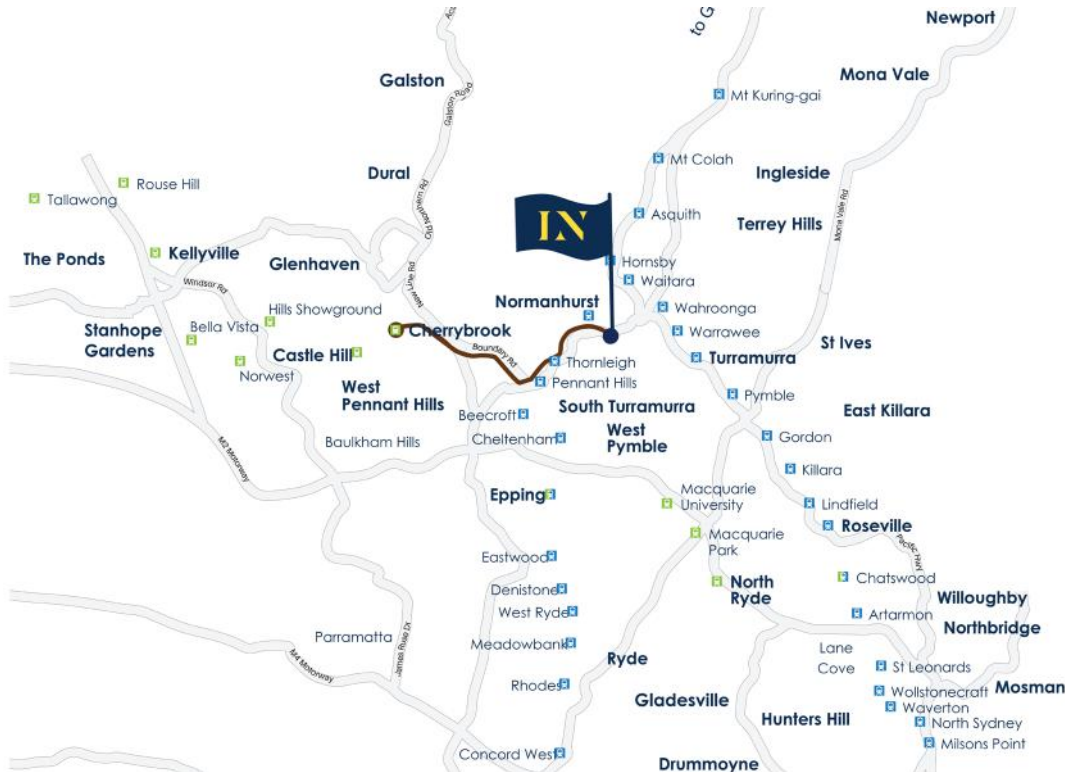

# Cherrybrook Metro Shuttle Service

Cherrybrook Metro Station

Loreto Normanhurst

| Bus Stop                  | AM   |
|---------------------------|------|
| Cherrybrook Metro Station | 7:00 |
| Loreto Normanhurst        | 7:20 |
| Cherrybrook Metro Station | 7:45 |
| Loreto Normanhurst        | 8:05 |
| Bus Stop                  | PM   |
| Loreto Normanhurst        | 3:35 |
| Cherrybrook Metro Station | 3:55 |
| Loreto Normanhurst        | 4:20 |
| Cherrybrook Metro Station | 4:40 |
| Loreto Normanhurst        | 5:10 |
| Cherrybrook Metro Station | 5:30 |

## Drummoyne & Gladesville Service

| Bus Stop  | AM   | PM   |
|---|------|------|
| Drummoyne – Victoria Road (Corner Lyons Road heading north) | 7:00 | 4:28 |
| Hunters Hill – Ryde Road, Opposite Hunters Hill Hotel       | 7:05 | 4:20 |
| Ryde Road, near Farnell Street                              | 7:07 | 4:16 |
| Ryde Road, Monash Park                                      | 7:09 | 4:15 |
| Victoria Road, Ryde Aquatic Centre                          | 7:15 | 4:12 |
| Buffalo Road, near Crescent Avenue                          | 7:20 | 4:07 |
| Buffalo Road, near Smith Street                             | 7:21 | 4:06 |
| Lane Cove Road, near Quarry Road                            | 7:24 | 4:03 |
| Lane Cove Road, near Bridge Road                            | 7:25 | 4:02 |
| Lane Cove Road, near Coxs Road                              | 7:28 | 3:58 |
| Epping Road, near pedestrian overpass                       | 7:37 | 3:55 |
| Beecroft Road, Epping Train Station                         | 7:45 | 3:45 |
| Loreto Normanhurst  | 8:00 | 3:25 |