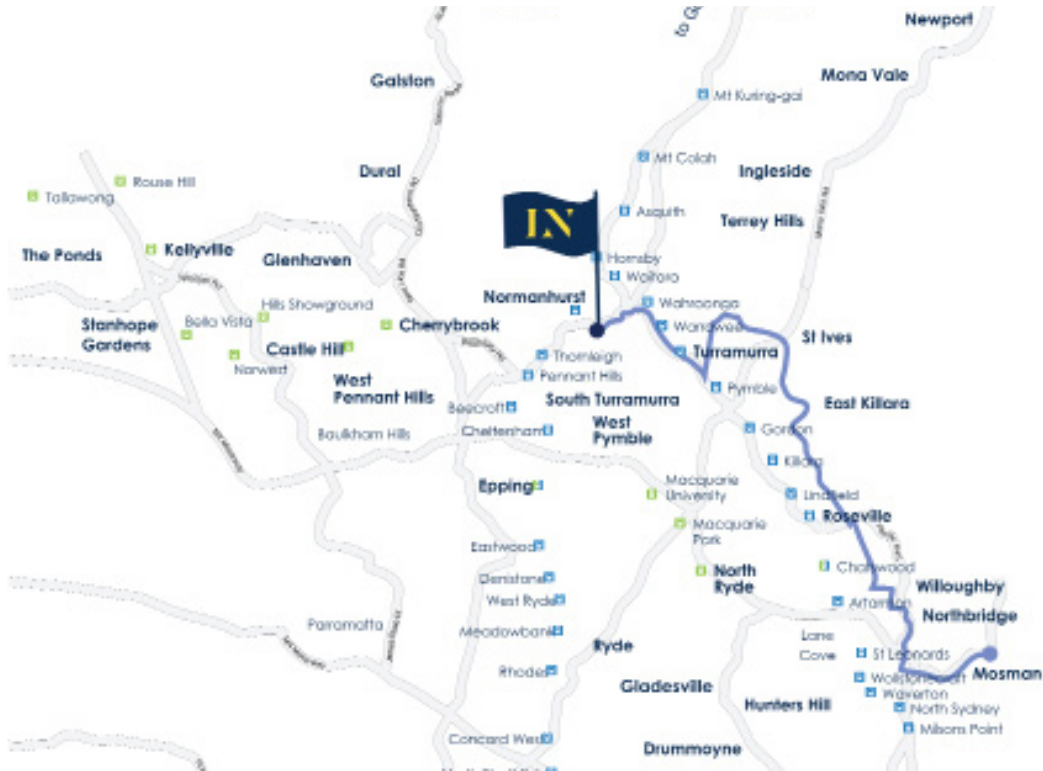

## Lane Cove & North Ryde Service

Bus Stop	AM	PM
Lane Cove Shops, Longueville Road, near Central Avenue	6:56	4:05
Longueville - Kenneth Street, near Kingsford Smith Oval	7:00	4:01
Lane Cove - Kenneth Street, Central Park	7:01	4:00
River Road West near Tamborine Bay Road	7:03	3:58
Burns Bay Road near Cullen Street	7:06	3:55
Epping Road before Pittwater Road	7:13	3:50
Epping Road after Wicks Road	7:15	3:48
Lane Cove Road outside Railway Station near Waterloo Rd	7:23	3:45
West Pymble - Yanko Road and Andrew Avenue	7:25	3:42
West Pymble - Yanko Road near Malroy Avenue	7:26	3:41
Comenarra Parkway near Hudson Close	7:30	3:40
Fox Valley Shops, Comenarra Parkway	7:32	3:38
Comenarra Parkway near Butterfield Street (PM only)	-	3:36
Loreto Normanhurst	8:00	3:25

## Mosman & North Shore Service

Bus Stop	AM	PM
Mosman, Pearl Bay Ave Corner Moss Lane	6:55	4:30
Spit Road, near Bickell Road	6:59	4:26
Spit Road, near Military Road	7:02	4:23
Military Road, near Spofforth Street	7:05	4:20
Military Road, near Rangers Road	7:07	4:18
Military Road, near Watson Street	7:08	4:16
Northbridge – Strathallen Avenue and Sailors Bay Road	7:15	4:09
Willoughby – Eastern Valley Way, near Victoria Avenue	7:21	4:03
Roseville - Addison Ave, at Babbage Rd	7:24	3:57
Roseville – Archbold Road and Woodlands Avenue	7:28	3:53
East Killara – Birdwood Ave & Koola Avenue	7:32	3:50
St Ives – Killeaton Street & Memorial Avenue	7:40	3:45
Turramurra – Bobbin Head Road, near Spurwood Road	7:50	3:40
Turramurra Railway Station – bus stop Pacific Hwy	7:55	3:35
Warrawee Public School – Pacific Hwy	7:57	3:34
Loreto Normanhurst	8:00	3:25