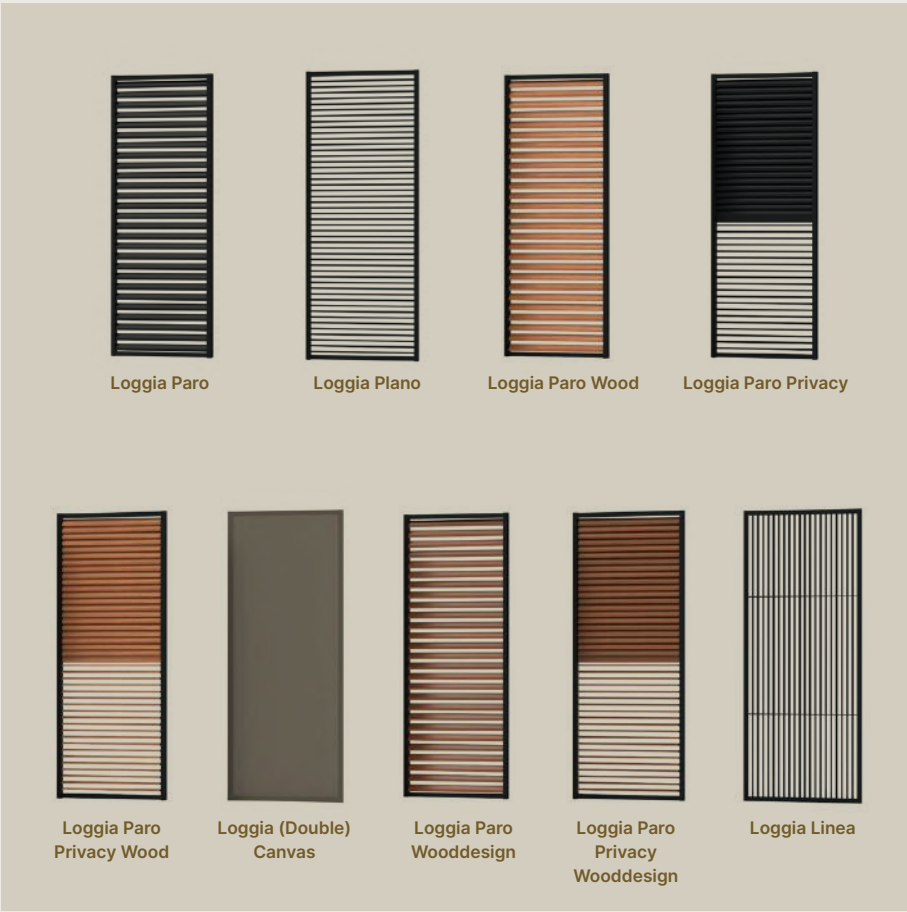

OUR OFFER

Aero®

Blades RAL 9016
Loggia Paro Privacy Wood
Linarte wand RAL 7016
Beam Heat
The Netherlands

SCREENS

Sun protection fabric allows you to enjoy being outside even more. It offers protection from sun, wind, rain and even annoying insects at all times.

LOGGIA®

Loggia sliding panels are sun protection panels with endless possibilities. Discover the different types, finishes and materials.

OUR OFFER

GLASS SLIDING PANELS

Extend your summer and integrate glass sliding panels into your outside space. Enjoy cosy warmth inside during the winter without losing the panoramic view to the outside.