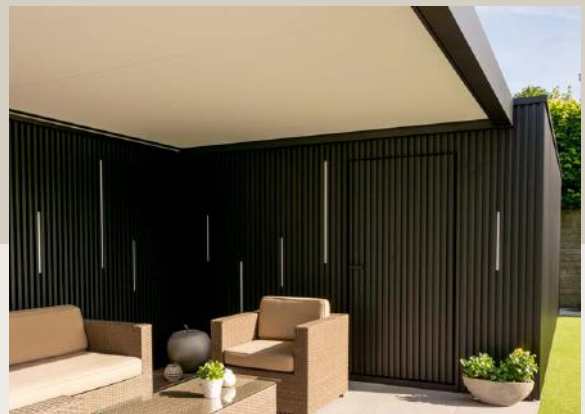

AERO® CANVAS

Minimalist patio cover with fixed roof, aesthetically finished with a stretch ceiling with Fixscreen-technology. Can be integrated into new or existing structures.