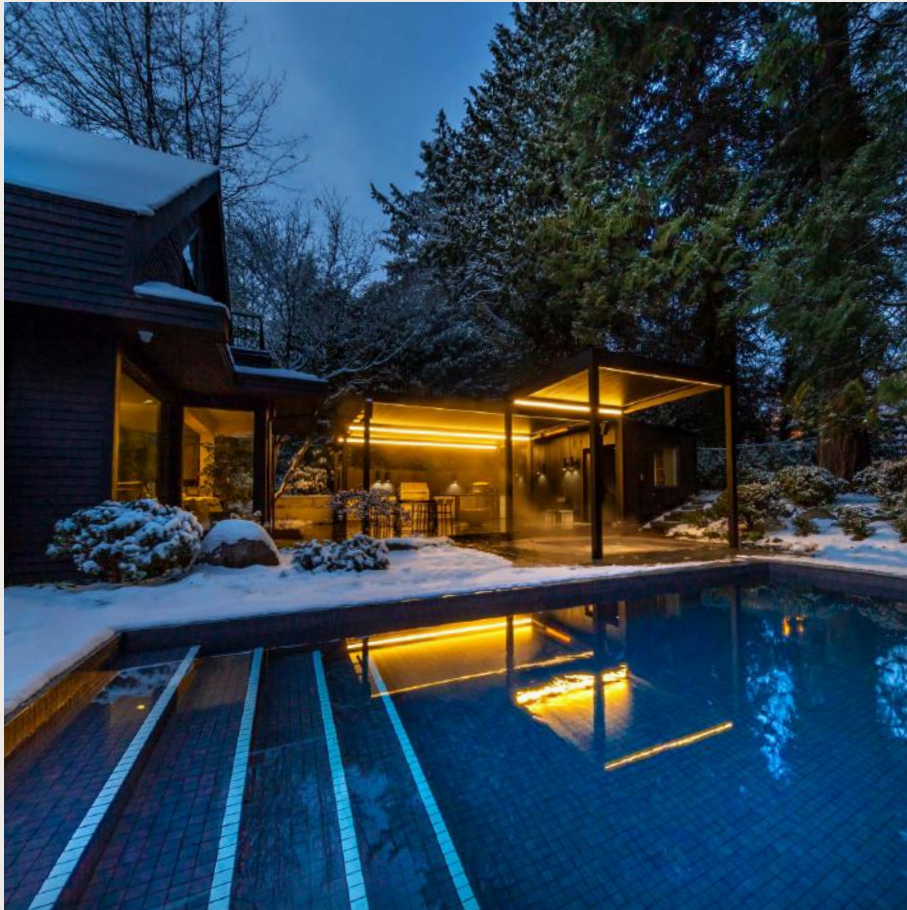

Inspiration

Multi-functional, warm and architectural.
All year round.
That's a Renson outdoor living space.
A green cocoon at home, or a pleasant outdoor space in nature
for customers or guests? Be inspired.

Camargue®
Frame and blades RAL 9005
Fixscreen® Sergé SC 3030
UpDown Led
Canada

Crystalband

Glamping in style

Camargue® Skye
Frame RAL 7016
Blades RAL 9010
Glass sliding panels
UpDown Led
Beam Heat & Sound
Japan