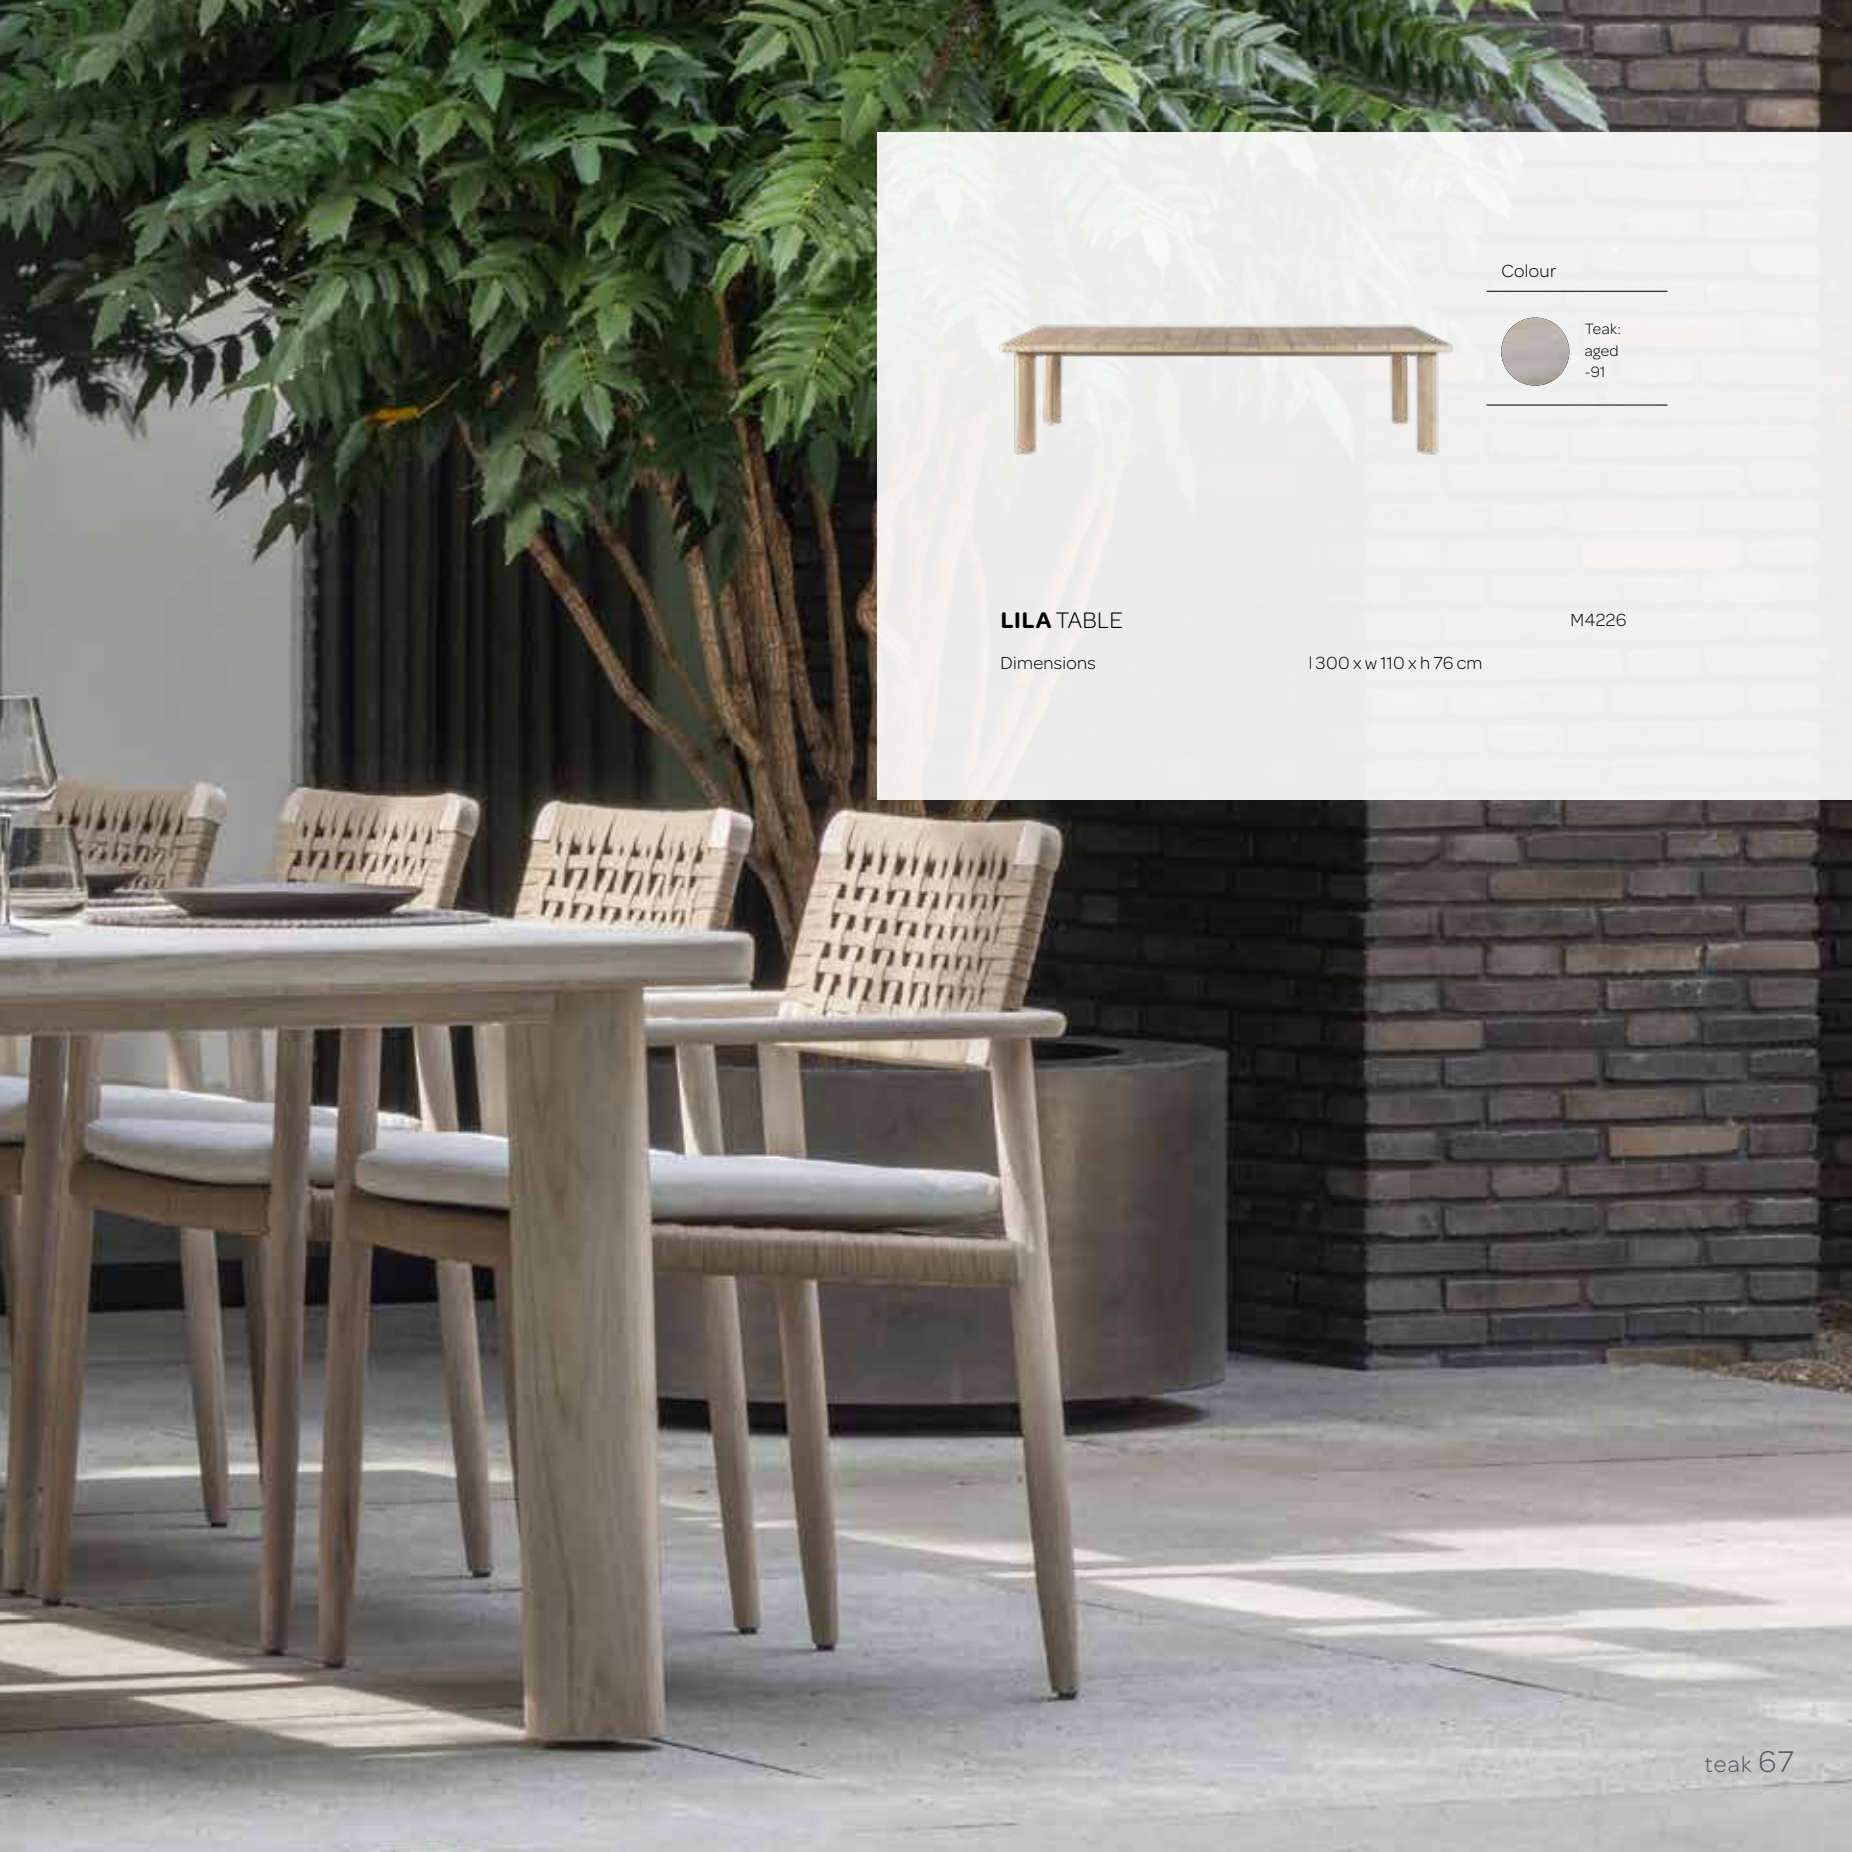

---

Teak:  
aged  
-91

M4165

**LILA COFFEE TABLE**

Dimensions

ø100 x h 40 cm

Lila table, Jago chair

Colour