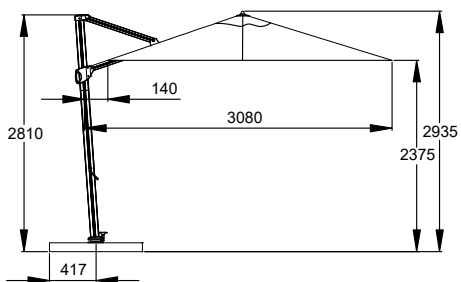

VINCE WITH CONCRETE BASE ON WHEELS 3575