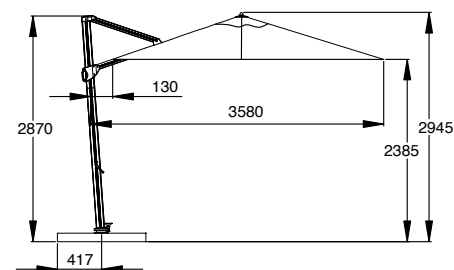

VINCE WITH CONCRETE BASE ON WHEELS 3575