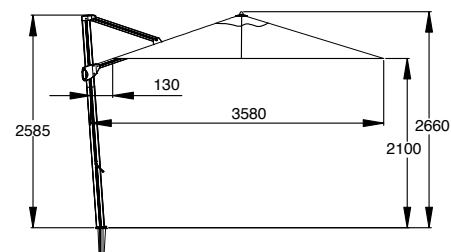

VINCE ON GROUND ANCHOR 3549