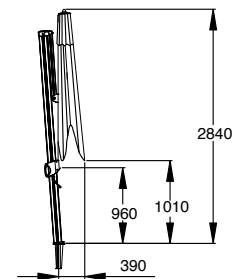

VINCE ON GROUND ANCHOR 3549