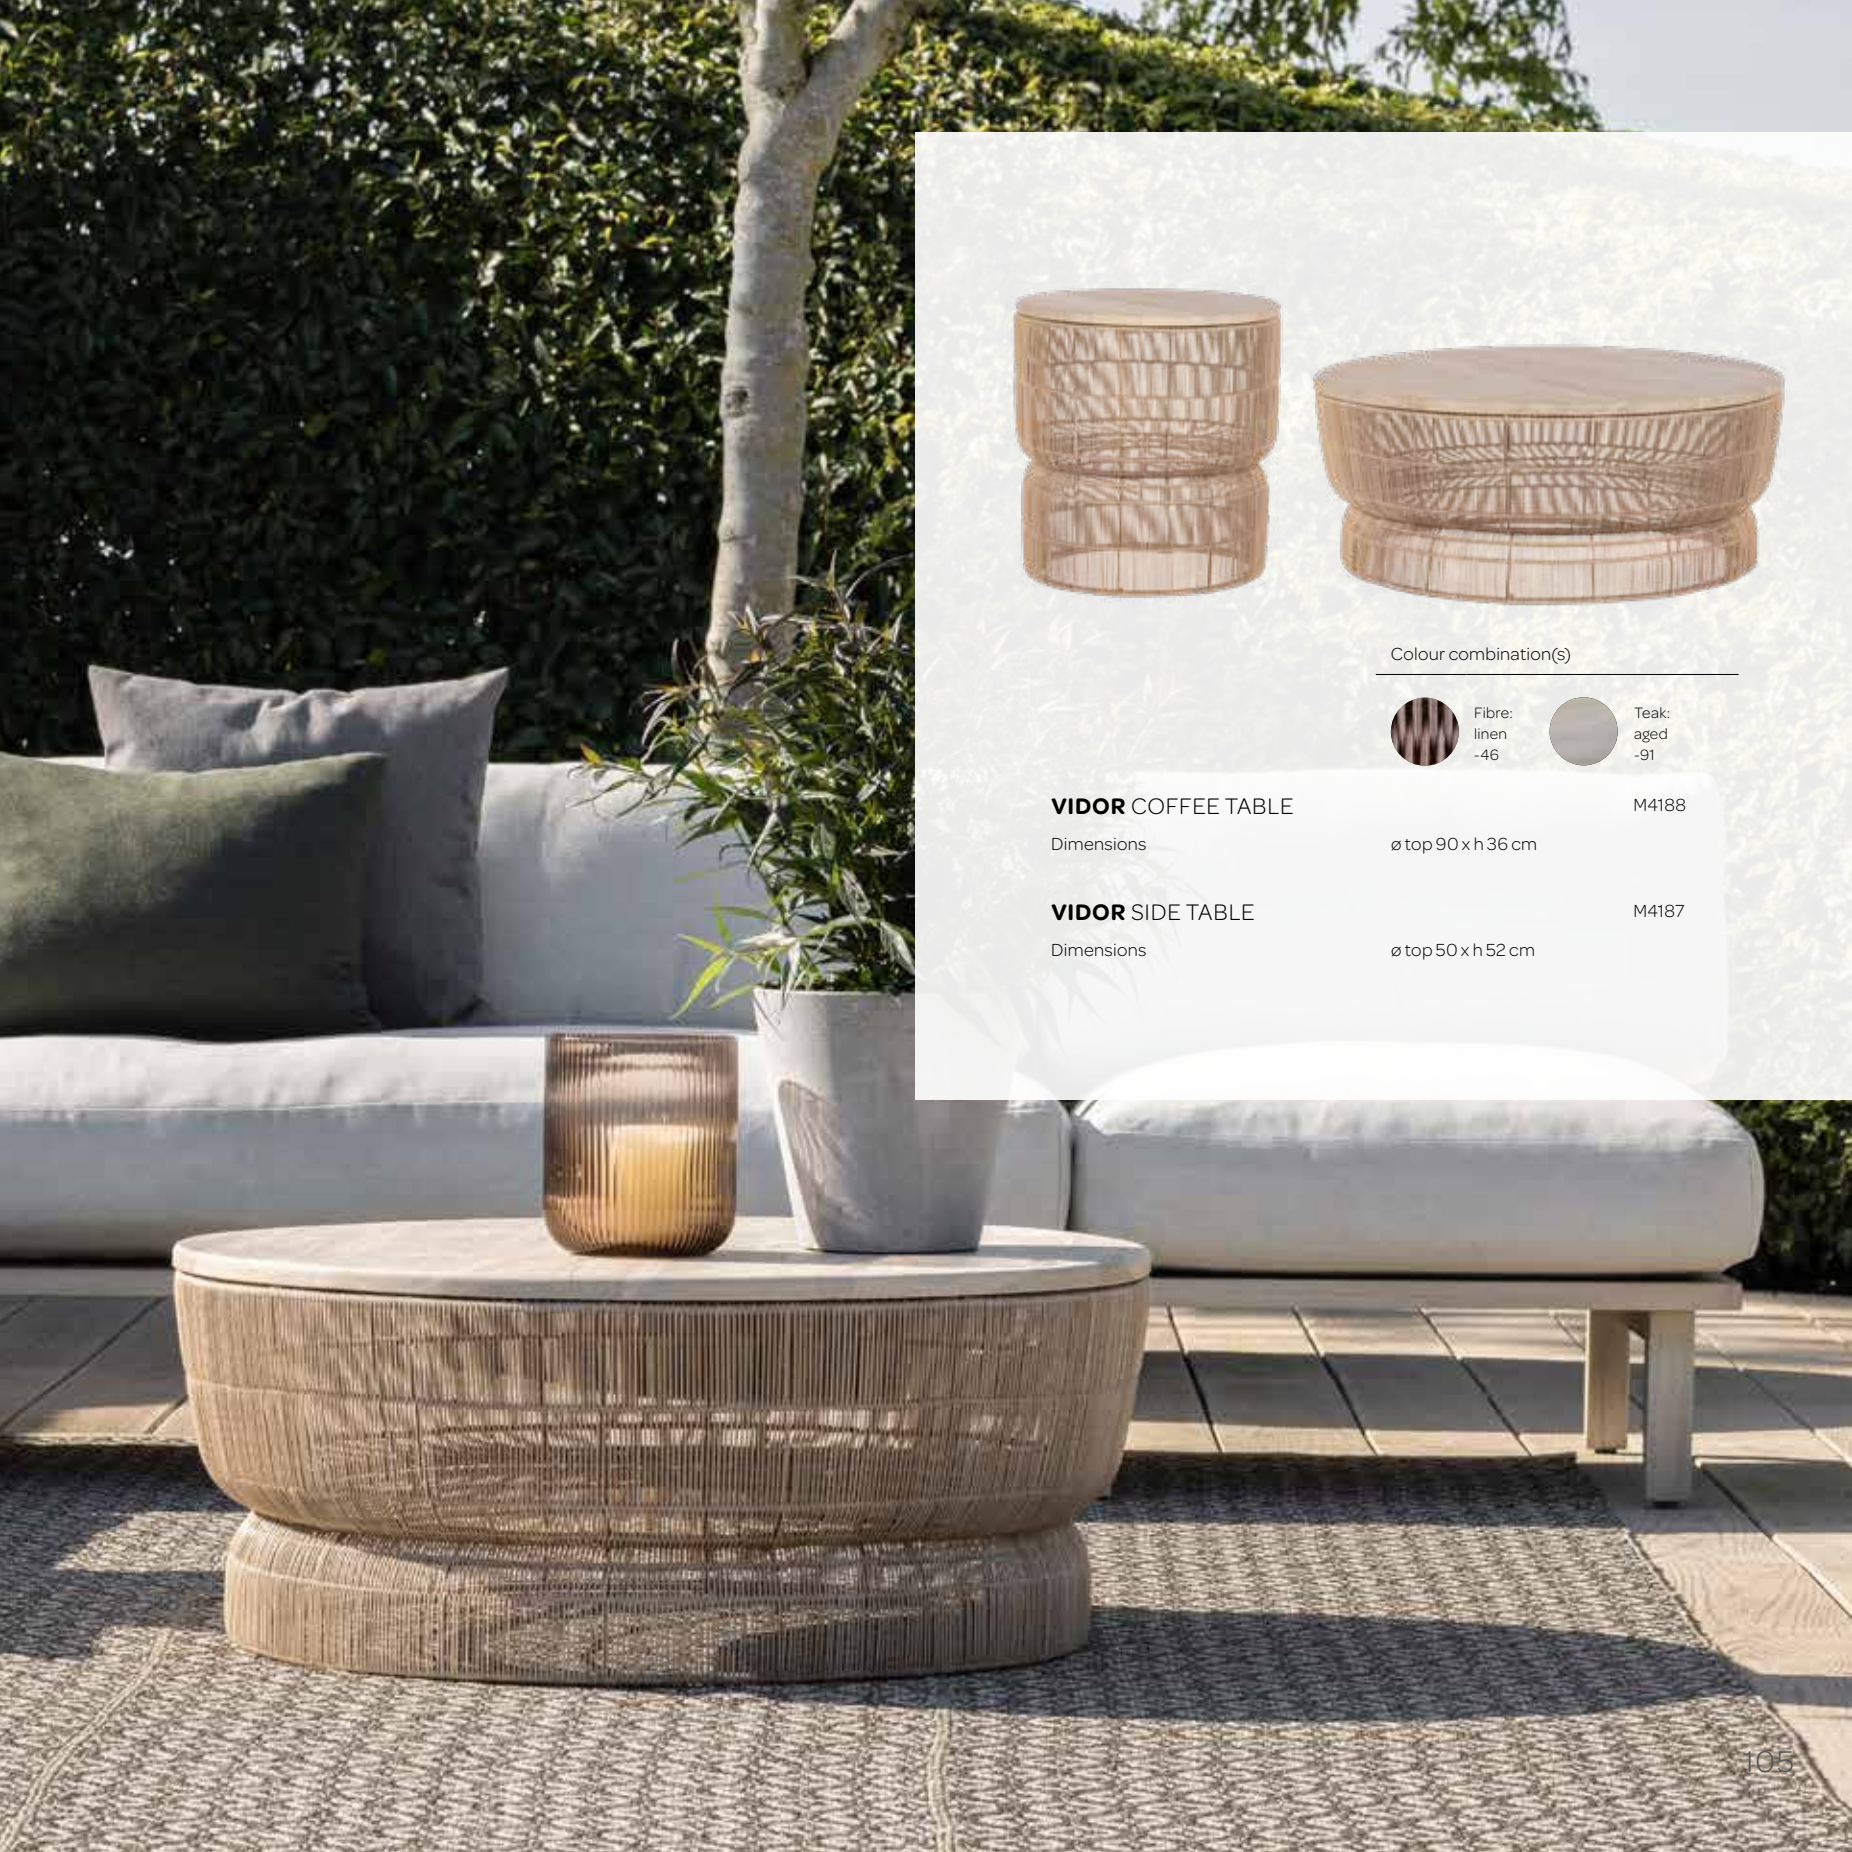

### RAY STOOL

Dimensions

ø top 42 x h 52 cm  
seat height 45 cm

M4189

Vidor coffee table, Rider lounge

Colour combination(s)

Fibre:  
linen  
-46

Teak:  
aged  
-91