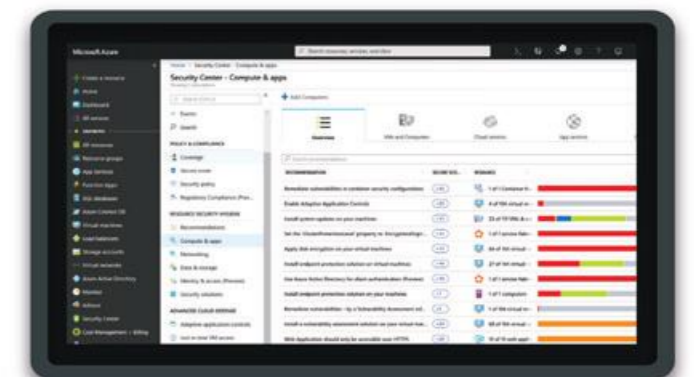

Extract Data Cost Effectively

Marvees comes without standard yearly license price but with a very affordable, pay-as-you-go pricing based on the number of documents transformed, which is a fraction of the price compared with the cost of the manual data extraction!