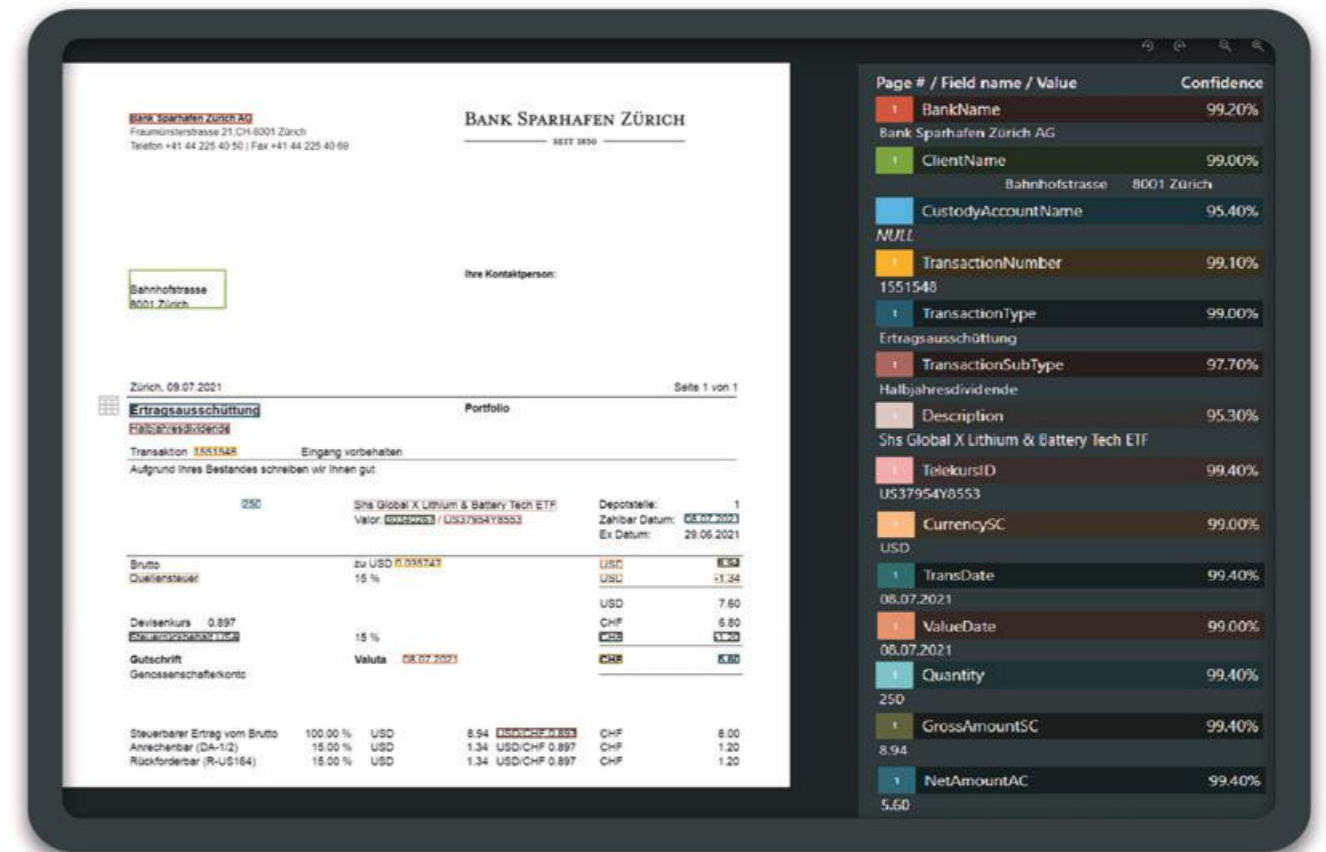

## Marvees in Action

Fully automatically transform this:

into this:

Output of the Marvees is a standardized format JSON file which can be used by Insa to import bank/broker transactions electronically or any other software systems.