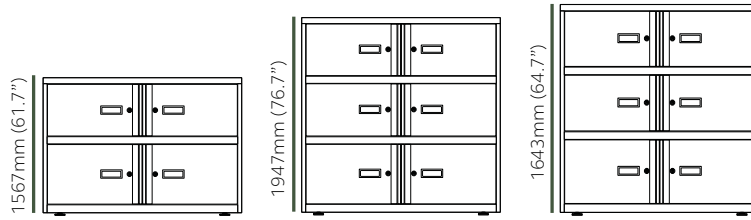

Range Overview

All lockers are 470mm (18.5") deep.

Available in two widths: 800mm (31.5") or 1000m (39.4")