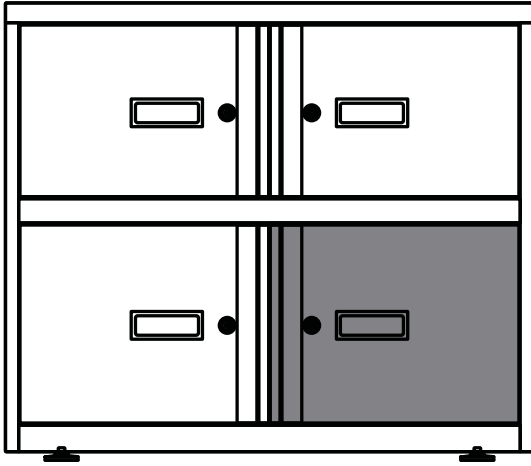

Internal Compartment Dimensions

800mm (31.5") wide Essentials Locker compartment width = 370mm (14.6")

1000mm (39.4") wide Essentials Locker compartment width = 470mm (18.5")

Essentials locker compartment depth = 440mm (17.3")

Please note: Internal heights listed below can be applied for both 800mm (31.5") and 1000mm (39.4") wide Essentials Lockers.

267mm (10.5") Locker compartment height = 264mm (10.4")

305mm (12") Locker compartment height = 302mm (11.9")

343mm (13.5") Locker compartment height = 340mm (13.4")