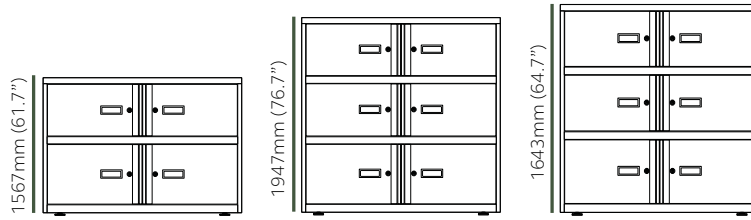

# Range Overview

All lockers are 470mm (18.5") deep.

Available in two widths: 800mm (31.5") or 1000m (39.4")

Available in two widths: 800mm (31.5") or 1000m (39.4")

## Lockers

W: 800mm (31.5") D: 470mm (18.5")

Product Code	Description	Height
YELD0807	Two x 267mm (10.5") & two x 305mm (12") doors	693mm (27.3")
YELD0810	Four x 267mm (10.5") & two x 305mm (12") doors	1000mm (39.4")
YELD0811	Two x 305mm (12") & four x 343mm (13.5") doors	1149mm (45.2")
YELD0812	Eight x 267mm (10.5") doors	1270mm (50")
YELD0813	Six x 267mm (10.5") & two x 305mm (12") doors	1300mm (51.2")
YELD0819	Ten x 343mm (13.5") doors	1947mm (76.7")

YELD0807

W: 1000mm (39.4") D: 470mm (18.5")

Product Code	Description	Height
YELD1007	Two x 267mm (10.5") & two x 305mm (12") doors	693mm (27.3")
YELD1010	Four x 267mm (10.5") & two x 305mm (12") doors	1000mm (39.4")
YELD1011	Two x 305mm (12") & four x 343mm (13.5") doors	1149mm (45.2")
YELD1012	Eight x 267mm (10.5") doors	1270mm (50")
YELD1013	Six x 267mm (10.5") & two x 305mm (12") doors	1300mm (51.2")
YELD1019	Ten x 343mm (13.5") doors	1947mm (76.7")

# Internal Compartment Dimensions

---

800mm (31.5") wide Essentials Locker compartment width = 370mm (14.6")

1000mm (39.4") wide Essentials Locker compartment width = 470mm (18.5")

Essentials locker compartment depth = 440mm (17.3")