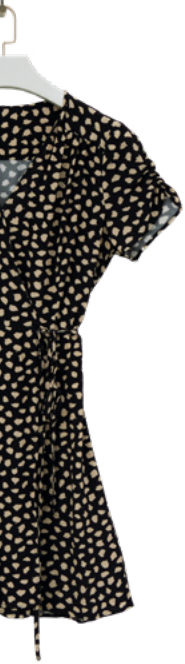

ESSES

name:
S WRAP DRESS

LEAVES BEIGE

P: | Availability: |
,99 | SS 2023 |

Composition:
50% ECOVERO™, 50% VISCOSE

name:
SLEEVE DRESS