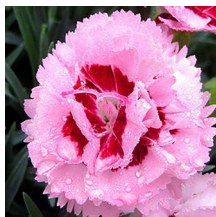

Dianthus hyb. Scent First™ 'Raspberry Surprise'

Raspberry Surprise Pinks

Height: 20-30cm Spread: 20-30cm Zone: 5
Full Sun 5-7 / Pink
Mounding Blue Green

Fragrant double pink flowers with a long summer bloom if trimmed.

Product Codes: 11cm Pot: PQDRS0011.N3.75 #1 Cont.: PEDIARS01.7.25/6.95