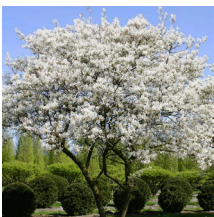

Amelanchier laevis 'JFS-Arb' Spring Flurry®

Spring Flurry® Serviceberry

Height: 9-15m	Spread: 6m	Zone: 4
	Full Sun	4 / White
	Upright	Dark Green

Pure white blooms smother a delicate latticework of twigs in spring. These give way to healthy green foliage that turns orange in the fall.

Product Codes: #15 Cont.: TRASFCG15.N120.00