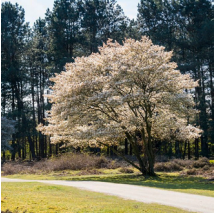

Amelanchier canadensis

Canadian Serviceberry

		6-7
Height: 8m	Spread: 5m	Zone: 4
	Part Sun/Part Shade	4-5 / White
	Upright	Dark Green

There is four-season interest in this rounded tree with dark green foliage changing to a brilliant orange-red in fall. White flowers appear before the leaves in spring giving way to edible red berries in early summer.

Product Codes: #7 Cont.: TRAMCCG07.N73.95 #15 Cont.: TRAMCCG15.N104.75