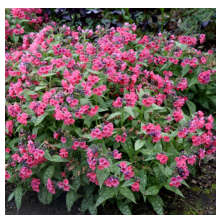

Pulmonaria 'Trevi Fountain' PP13047

Trevi Fountain Lungwort

Height: 25-30cm Spread: 30-60cm Zone: 3
Part Sun/Part Shade 4-5 / Blue
Mounding Green & White

This superb, brightly silver-spotted beauty will give rise to profuse clusters of large cobalt-blue flowers in early spring. Plants are compact and mounding. An excellent foliage plant for shady areas of the landscape.

Product Codes: #1 Cont.: PEPTFOU01.11.50/11.15