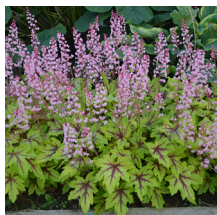

Heucherella Fun and Games® 'Eye Spy'

Eye Spy Foamy Bells

Height: 20-25cm Spread: 40-50cm Zone: 4

Part Sun/Part Shade

6-7 / Light Pink

Mounding

Chartreuse

Large dissected leaves emerge yellow with deep rose centres that vein up toward the edges. Leaves mellow to bright chartreuse with a silver overlay through summer. Bubblegum pink flowers spike up in late spring and bloom for many weeks.

Product Codes: #1 Cont.: PEHLAES01.11.50/11.15

Hibiscus 'Luna Pink Swirl'

Luna Pink Swirl rose Mallow

Height: 60-90cm Spread: 45-60cm Zone: 4

Full Sun

7-9 / Pink

Upright

Dark Green

The flower petals are pink on one side and fade to a creamy-pink on the opposite side. A compact, well branched variety.

Product Codes: #1 Cont.: PEHIBPS01.7.25/6.95 #2 Cont.: PEHIBPS02.11.30/10.95

Native

Growth
Habit

Time/
Bloom

Foliage

Fruit
Time

Full Sun

Partial
Sun

Full
Shade

Hibiscus 'Luna Red'

Luna Red Rose Mallow

Height: 60-90cm Spread: 45-60cm Zone: 4

Full Sun

7-9 / Red

Upright

Dark Green

A compact, well branched variety with large dinner-plate sized red flowers that are a definite eye-catcher.

Product Codes: #1 Cont.: PEHIBLR01.7.25/6.95 #2 Cont.: PEHIBLR02.11.30/10.95

Hibiscus 'Luna Rose'

Luna Rose Rose Mallow

Height: 60-90cm Spread: 45-60cm Zone: 4

Full Sun

7-9 / Pink

Upright

Dark Green

This densely branched, shrub-like perennial is very dramatic and impressive with many rose-coloured flowers.

Product Codes: #1 Cont.: PEHIBRO01.7.25/6.95 #2 Cont.: PEHIBRO02.11.30/10.95