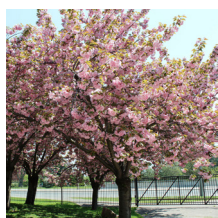

Platanus x ace. 'Morton Circle' Exclamation™

Exclamation™ London Plane Tree

Height: 13-14m   Spread: 8-10m   Zone: 4
Full Sun   Bright Green
Pyramidal

Densely branched, and develops an attractive exfoliating bark. Mottled brown, green and tan bark peels in large plates, revealing shades of cream to white.

Product Codes: #15 Cont.: TRPEXCG15.N120.00   #25 Cont. 45mm: TRPEX4525.N220.00
#25 Cont. 50mm: TRPEX5025.N230.00