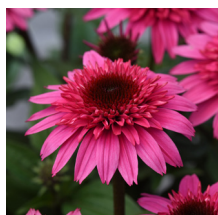

Echinacea Double Scoop™ 'Watermelon Deluxe'

Watermelon Deluxe Coneflower

Height: 55-60cm Spread: 45-50cm Zone: 4
Full Sun Upright 7-10 / Pink Dark Green

This Echinacea has a double flower form with brilliantly coloured blooms of hot pink which is very eye-catching.

Product Codes: #1 Cont.: PEEDSWD01.11.50/11.15