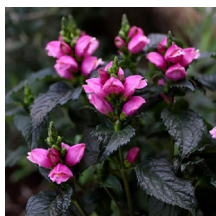

Chelone lyonii 'Hot Lips'

Pink Turtlehead

Height: 60-90cm Spread: 45-60cm Zone: 3
Part Sun/Part Shade 7-9 / Pink
Upright Dark Green

Short spikes of rosy-pink flowers that look like a turtle's head with its mouth open. An old fashioned favourite.

Product Codes: #1 Cont.: PECHL0001.7.25/6.95

Chelone obliqua 'Armitpp02' Tiny Tortuga™

Tiny Tortuga™ Turtlehead

Height: 30-40cm Spread: 20-25cm Zone: 3
Part Sun/Part Shade 8-9 / Pink
Upright Dark Green

Plants form an upright, bushy mound of thick, dark green foliage. Large, dark pink hooded flowers are produced on upright stems in late summer. Does best in a moist location. Adapts well to average border conditions. Excellent for cutting.

Product Codes: #1 Cont.: PECHL0001.7.25/6.95

Native

Growth Habit

Time/Bloom

Foliage

Fruit Time

Full Sun

Partial Sun

Full Shade