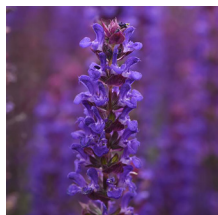

Salvia nemorosa 'Rose Marvel' PP30118

Rose Marvel Meadow Sage

Height: 25-30cm Spread: 25-30cm Zone: 4

Full Sun

6-7 / Pink

Upright

Olive Green

Forms a bushy clump of grey-green leaves, with upright, deep rose flower spikes appearing in early summer through fall. Flaunts some of the largest flower. The bright flowers entice hummingbirds and butterflies.

Product Codes:

#1 Cont.: PESALRM01.7.25/6.95

Salvia nemorosa Sallyrosa™ 'April Night'

April Night Sage

Height: 30-35cm Spread: 30-35cm Zone: 5

Full Sun

6-7 / Indigo

Upright

Olive Green

This variety of salvia blooms almost a month earlier than other salvia and lasts throughout the summer.

Product Codes:

#1 Cont.: PESALAN01.7.25/6.95

#2 Cont. Blue: PESALANP2.11.80/11.45

Native

Growth
Habit

Time/
Bloom

Foliage

Fruit
Time

Full Sun

Partial
Sun

Full
Shade

Salvia nemorosa 'Salvatore Blue'

Salvatore Blue Sage

Height: 25-30cm Spread: 15-20cm Zone: 4

Full Sun

6-7 / Dark Blue

Mounding

Dark Green

A high-contrast sage. Has black flower stems and deep purple calyx with deep blue flowers on long spikes. Makes a great addition to a mixed perennial garden.

Product Codes:

11cm Pot: PQSALS B11.N3.75

Salvia nemorosa 'Tidal Pool' PPAF

Tidal Pool Meadow Sage

Height: 45-50cm Spread: 50-55cm Zone: 3

Full Sun

6-7 / Blue

Upright

Dark Green

Brings a fresh blue colour to the early summer landscape. Bicolour flowers have violet blue hoods and lighter insides. Plants have a more refined habit with better branching and larger flowers. Very bee friendly.

Product Codes:

#2 Cont.: PESALTP02.11.30/10.95