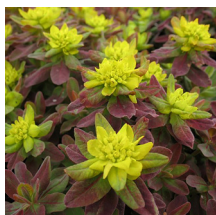

Echinacea Sombbrero™ 'Tres Amigos' PP30750

Tres Amigos Coneflower

Height: 45-50cm Spread: 55-60cm Zone: 4
Full Sun Upright 7-9 / Pink Dark Green

Vibrant colourful flowers open a bright peachy coral, age to rose and fade to a deep burgundy. Plants are sturdy, compact and covered with blooms all summer long. Attracts butterflies.

Product Codes: #1 Cont.: PEESBTA01.11.50/11.15

Echinacea Summersong™ Firefinch™ PW

Firefinch™ Coneflower

Height: 30-40cm Spread: 40-45cm Zone: 4
Full Sun Upright 7-9 / Assorted Dark Green

This incredibly colourful coneflower is a mixed strain showcasing shades of red flowers, including reddish-orange and pinkish red. A shorter plant that is perfect for small spaces.

Product Codes: #1 Cont.: PEESFF01.11.50/11.15

Native

Growth Habit

Time/Bloom

Foliage

Fruit Time

Full Sun

Partial Sun

Full Shade

Euphorbia polychroma 'Bonfire' PP18585

Bonfire Spurge

Height: 30-45cm Spread: 45-60cm Zone: 4
Full Sun Mounding 5-6 / Yellow Red

A variety that holds it's red foliage colour all season long.

Product Codes: #1 Cont.: PEEBO0001.7.25/6.95

Eutrochium purpureum

Purple Joe-Pye Weed

Height: 150-210cm Spread: 60-120cm Zone: 3
Part Sun/Part Shade Upright 7-9 / Pink Dark Green

This spectacular perennial, prized for its huge, domed clusters of vanilla-scented, rich pink flowers. It flowers from mid-summer to early fall.

Product Codes: 11cm Native: PQEUPEC11.N3.75