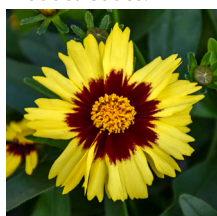

Product Codes: #1 Cont.: PECUTCR01.7.25/6.95

Coreopsis UpTick™ 'Gold & Bronze' PP28882

Gold & Bronze Tickseed

Height: 30-35cm Spread: 30-35cm Zone: 5
 Full Sun 6-9 / Golden Brown
 Mounding Dark Green

Impressively large, gold flowers with a bronze centre and a mounding habit that has blooms all summer long. Low maintenance.

Product Codes: #1 Cont.: PECUTGB01.7.25/6.95 #2 Cont. Yellow: PECUTGBY2.11.80/11.45

Coreopsis UpTick™ 'Red' PP33866

Red Tickseed

Height: 30-35cm Spread: 30-35cm Zone: 5
 Full Sun 6-9 / Red
 Mounding Dark Green

Nearly fully red flowers in spring, becoming red with yellow petal tips in summer.

Product Codes: #1 Cont.: PECRE0001.7.25/6.95

Coreopsis UpTick™ 'Yellow & Red' PP28865

Yellow & Red Tickseed

Height: 30-35cm Spread: 30-35cm Zone: 5
 Full Sun 6-9 / Yellow
 Mounding Dark Green