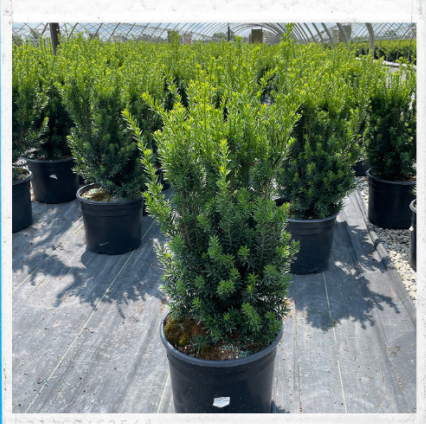

011006463544