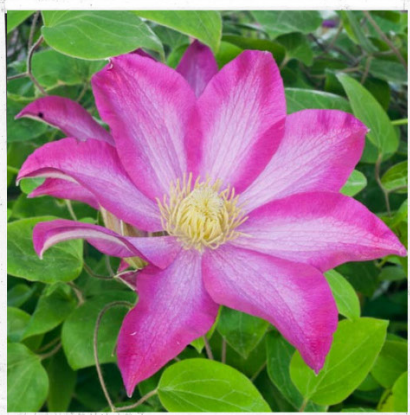

Spacing	9"	12"	15"	18"	24"	30"	36"
Multiplier	1.8	1	0.64	0.44	0.25	0.16	0.11

Vines

Native

Growth Habit

Time/Bloom

Foliage

Fruit Time

Vines