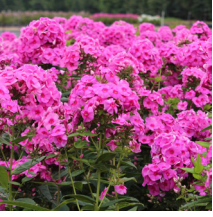

Fruit
Time

Full Sun

Partial
Sun

Full
Shade

Phlox paniculata Early Start® 'Magenta' PPAF

Magenta Summer Phlox

Height: 30-40cm Spread: 30-35cm Zone: 4
 Full Sun 7-9 / Pink
 Upright Dark Green

This early blooming variety has fragrant magenta pink flowers with darker violet centres. It has a very compact growth habit and blooms for many weeks in summer. Sought out by butterflies and hummingbirds.