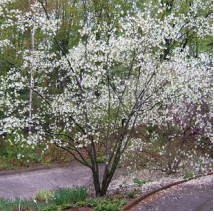

6

Height: 7-8m Spread: 3-5m Zone: 4

Full Sun

Upright

4-5 / White

Bright Green

Blooms white flowers in spring followed by very sweet, juicy, edible, blue-black fruit.

Product Codes: #15 Cont.: FSAMGCG15.N120.00