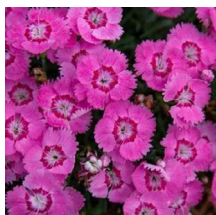

Dianthus Beauties® Kahori® 'Scarlet'

Kahori® Scarlet Pinks

Height: 15-20cm Spread: 20-30cm Zone: 3
Full Sun 5-7 / Red
Mounding Dark Green

Compact mounds of dark green foliage, bright fragrant blooms of scarlet with white centres. Great for use as a border or groundcover.

Product Codes: #1 Cont. Pink Pot: PEDKS00D1.8.20/7.80

Dianthus EverBloom™ 'Strawberry Tart' PP33953

Strawberry Tart Pinks

Height: 15-20cm Spread: 40-60cm Zone: 4
Full Sun 5-9 / Pink
Mounding Blue Green

Delicious pink blooms with a smattering white and darker pink interior that bloom all summer! This non-stop bloomer is vigorous and adds attractive colour to the front of beds and makes an excellent border plant.

Product Codes: #1 Cont.: PEDIAST01.7.25/6.95

Native

Growth Habit

Time/Bloom

Foliage