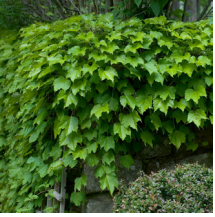

Parthenocissus tricuspidata 'Veitchii'

Boston Ivy

Height: 10-15m   Spread: 2-3m   Zone: 4

Full Sun
Climber

6 / White

Dark Green

A self-clinging vine. New leaves emerge bronze-purple in spring before changing to dark green. Offers exciting red fall leaf colour.

Product Codes:

#1 Cont. Stkd: VIPVE2Y01.13.45/12.95