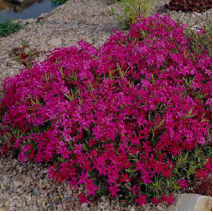

Phlox subulata 'Spring Purple'

Purple Creeping Phlox

Height: 10-15cm Spread: 25-30cm

Zone: 3

Full Sun

5-6 / Purple

Spreading

Dark Green

A uniform, densely flowering series of creeping phlox that begin blooming 1-2 weeks earlier. This variety produces a showy display of light purple, star-shaped flowers. Clip plants lightly after blooming to encourage a dense habit.

Product Codes:

#1 Cont.: PEPSPPU01.7.25/6.95