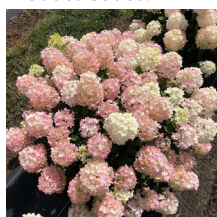

Product Codes: #2 Cont.: FSHLLPU02.N17.25

Hydrangea pan. 'SMNHPK' Fire Light Tidbit®

Fire Light Tidbit® Hydrangea

Height: 60-90cm Spread: 60-90cm Zone: 3
 Full Sun 7-10 / White
 Mounding Dark Green

One of the smallest panicle hydrangeas, its thick sturdy stems help to create a neat, mounded plant that's fantastic in landscapes. White mop-head flowers appear in early to mid-summer progressing to tones of bright pink and red by fall.