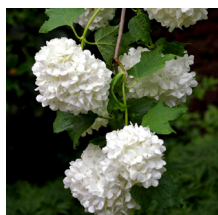

Viburnum opulus 'Roseum/Sterile'

European Snowball

Height: 2.5-3m Spread: 2.5-3m

Zone: 3

Full Sun

5-6 / White

Rounded

Bright Green

Large snowball-like clusters form above the maple-like leaves. Soft green foliage turns orange-red in fall.

Product Codes: #2 Cont.: FSVOR0002.12.25/11.50 #5 Cont.: FSVOR0005.25.00/24.00