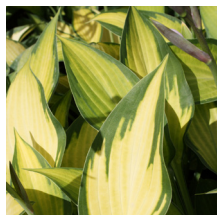

Hosta 'Patriot'

Patriot Plantain Lily

Height: 55cm   Spread: 75cm   Zone: 3

Part Sun/Part Shade

7 / Lilac

Mounding

Green & White

Ovate leaves have dark green centres and outstanding, crisp white, streaked margins. Leaves are average substance, slightly wavy, and display good sun tolerance.

Product Codes:

#1 Cont.: PEHPA0001.8.15/7.80

#2 Cont.: PEHPA0002.11.30/10.95

#5 Cont.: PEHPA0005.18.00/17.25