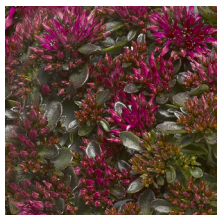

Sedum spectabile 'Carl'

Carl Stonecrop

Height: 50cm	Spread: 50cm	Zone: 3
Full Sun	8-10 / Pink	
Upright	Olive Green	

An exceptionally compact butterfly magnet with grey-green foliage and bright pink flowers.

Product Codes:

#1 Cont.: PESEDCR01.7.25/6.95