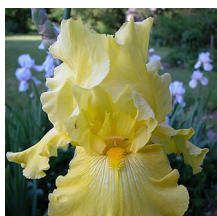

Full
Shade

Iris germanica 'Summer Olympics'

Summer Olympics Tall Bearded Iris

Height: 80cm Spread: 60cm Zone: 3

Full Sun

6 / Yellow

Arching/Upright

Bright Green