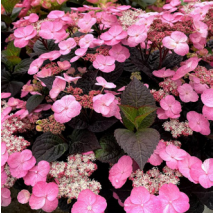

Hydrangea serrata 'JPD1' Pink Dynamo™

Pink Dynamo™ Hydrangea

Height: 60-90cm Spread: 60-90cm Zone: 5

Part Sun/Part Shade

7-9 / Pink

Mounding

Black

This re-blooming variety features hot pink lace-cap flowers with foamy white centers over dark, deep purplish-black hued foliage.

Product Codes:

#2 Cont.: FSHPD0002.N19.35