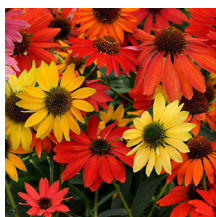

Foliage

Fruit Time

Full Sun

Partial Sun

Full Shade

Echinacea 'Cheyenne Spirit'

Cheyenne Spirit Coneflower

Height: 60-75cm Spread: 45-60cm