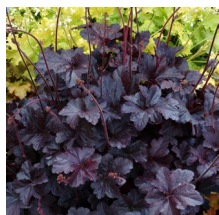

Heuchera hybrid 'Lime Marmalade' PP21861

Lime Marmalade Coral Bells

Height: 25-40cm Spread: 40-45cm Zone: 4

Part Sun/Part Shade

6-7 / Golden Brown

Mounding

Chartreuse

This plant forms a large mound of deeply-lobed and heavily ruffled leaves that glow a lime to chartreuse green all season long. Tall stems of small tan-brown flowers appear in early summer. A terrific choice for adding colour in the border of a shady area.

Product Codes:

#1 Cont.: PEHEULM01.11.50/11.15