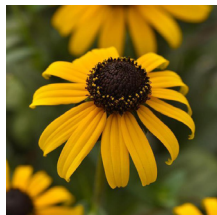

Rudbeckia fulgida 'Goldblitz'

Goldblitz Black-Eyed Susan

Height: 60-70cm Spread: 35-45cm Zone: 3
Full Sun 7-9 / Yellow
Upright Dark Green

Strong, low-maintenance variety for borders and landscapes. Plants have tight foliage with shiny, dark green leaves and flower abundantly from Summer well into Fall. Golden yellow horizontal petals contrast nicely with the black center disc.

Product Codes: #1 Cont.: PERUDGB01.7.25/6.95

Rudbeckia ful. var. sullivantii 'Little Goldstar'

Black-Eyed Susan

Height: 35-40cm Spread: 35-40cm Zone: 4
Full Sun 7-10 / Yellow
Mounding Dark Green

Uniform, compact and a burst of colour on this short, floriferous daisy.

Product Codes: #1 Cont.: PERULGS01.8.15/7.80

Native

Growth Habit

Time/Bloom

Foliage

Fruit Time

Full Sun

Partial Sun

Full Shade

Rudbeckia hirta

Black-Eyed Susan

Height: 60-90cm Spread: 30-60cm Zone: 3
Full Sun 6-9 / Yellow
Upright Dark Green

Rudbeckia hirta is a biennial or short lived perennial wildflower. It produces large golden-yellow flowers that surround a dense chocolate brown cone. Seeds are a favourite of song birds. Plants have a tendency to self-seed.

Product Codes: 11cm Native: PQRUHEC11.N3.75

Rudbeckia hirta 'Amarillo Gold'

Amarillo Gold Black-Eyed Susan

Height: 30-60cm Spread: 20-30cm Zone: 6
Full Sun 7-10 / Gold-Brown
Mounding Dark Green

Large green disk center with golden inner ray petals radiating to yellow at the tip, they bloom profusely from early summer to first frosts. Perfect for containers, garden beds and makes a handsome cut flower bouquet.

Product Codes: #1 Cont.: PERAG0001.7.25/6.95