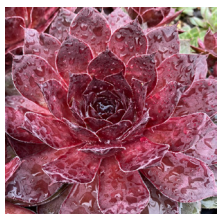

Full Shade

Semp. Chick Charms® Giants 'Maroon Mountain'

Maroon Mountain Hens and Chicks

Height: 5-7cm Spread: 25-30cm Zone: 3
 Full Sun Spreading 8-9 / Red
 Red

The dark maroon rosettes bring tropical drama to the cold climate rock garden.