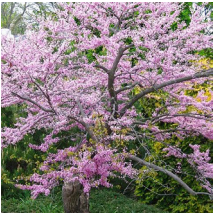

Cercis canadensis

Eastern Redbud

Height: 3.5m   Spread: 8m   Zone: 5

Full Sun

Rounded

5 / Purple

Blue Green

A relatively small tree with stunning purple-pink flowers in the spring.

Product Codes: #7 Cont.: TRCECCG07.N73.95   #15 Cont.: TRCECCG15.N93.55