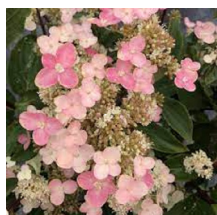

Hydrangea paniculata 'HPOP18' Torch™

Torch™ Hydrangea

Height: 1.2-1.5m Spread: 1.2-1.5m Zone: 3
Full Sun 7-10 / White
Upright Dark Green

An early blooming variety producing pointed flower clusters of pure white blooms on strong, dark red stems that mature to shades of deep pink throughout the summer.

Product Codes: #2 Cont.: FSHPT0002.N17.25