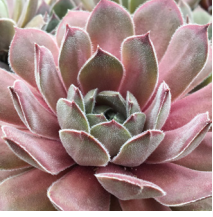

Native

Growth
HabitTime/
Bloom

Foliage

Fruit
Time

Full Sun

Partial
SunFull
Shade

Sempervivum Chick Charms® 'Silver Suede™'

Silver Suede Hens and Chicks