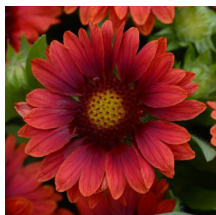

Gaillardia x grandiflora 'Mesa Peach'

Mesa Peach Blanket Flower

Height: 40-45cm Spread: 50-55cm Zone: 5
Full Sun 6-10 / Orange
Mounding Dark Green

Displays intense peach coloured flowers dipped in yellow. Blooms early and doesn't fade.

Product Codes: #1 Cont. Orange: PEGMEPEO1.8.20/7.80