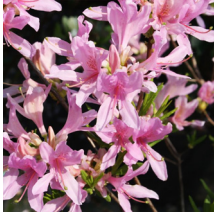

Azalea exbury 'Rosy Lights'

Rosy Lights Azalea

Height: 1.25-1.5m Spread: 1.25-1.5m Zone: 4

Part Sun/Part Shade

5-6 / Pink

Rounded

Dark Green

Clusters of fragrant rose trumpet-shaped flowers at the ends of the branches in mid spring, which emerge from distinctive cherry red flower buds before the leaves.

Product Codes: #2 Cont.: BEAOR0002.19.00/18.00