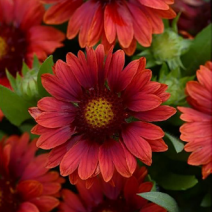

Gaillardia aristata SpinTop 'Red' PPAF

Red Blanket Flower

Height: 30-35cm Spread: 30-35cm Zone: 4

Full Sun

6-10 / Red

Mounding

Bright Green

This selection forms a low mound of light green leaves, bearing upright stems of large daisy-type medium red flowers with prominent gold stamens. A great border plant with a very long season of bloom. Attracts butterflies.

Product Codes:

#1 Cont.: PEGSTRE01.7.25/6.95

Gaillardia aristata SpinTop 'Red Starburst' PPAF

Red Starburst Blanket Flower

Height: 20-25cm Spread: 30-35cm Zone: 4

Full Sun

6-10 / Red

Mounding

Bright Green

Plants form a low mound of light green leaves, bearing upright stems of large daisy-type flowers. This selection features flat, golden petals with large red eyes. The long bloom season makes it a great addition to the garden border.

Product Codes:

#1 Cont.: PEGSTRS01.7.25/6.95

Gaillardia aristata SpinTop 'Yellow Touch' PPAF

Yellow Touch Blanket Flower

Height: 20-25cm Spread: 30-35cm Zone: 4

Full Sun

6-10 / Red-Orange

Mounding

Bright Green

Plants form a low mound of light green leaves, bearing upright stems of large daisy-type flowers. This selection features flat, serrated, orange-red petals tipped in yellow. The long bloom season makes it a great addition to the garden border.

Product Codes:

#1 Cont.: PEGSTYT01.7.25/6.95

Gaillardia x grandiflora 'Mesa Bright Bi-color'

Mesa Bright Bi-color Blanket Flower

Height: 40-45cm Spread: 50-55cm Zone: 5

Full Sun

6-10 / Yellow

Mounding

Dark Green

This stunning variety has bright-yellow daisy-like flowers with copper red centres. Sturdy, upright yet compact growth habit.

Product Codes:

#2 Cont.: PEGMEBC02.11.3 /10.95