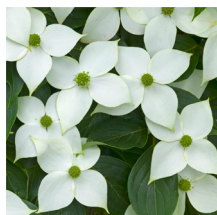

Cornus kousa 'KN4-43' Starlight®

Starlight® Chinese Dogwood

9

Height: 9m Spread: 6m

Zone: 6

Part Sun/Part Shade

5-6 / White

Upright

Dark Green

Healthy dark green foliage complements the large, firm, creamy white flower bracts that smother its branches in late spring. This hybrid offers the upright growth habit and form of its Pacific Dogwood parent, plus the disease resistance of its Chinese Dogwood parent.

Product Codes: Cont/B&B 175cm: TRCSL17CB.N187.50