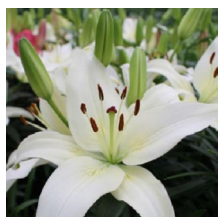

Lilium asiatic 'Sparkling Joy'

Sparkling Joy Asiatic Lily

Height: 60cm   Spread: 20-30cm   Zone: 3
Full Sun   6-7 / White
Upright   Dark Green

A short-stemmed lily up to 60cm high with dark green foliage and large, upward-facing white summer flowers.

Product Codes: #1 Cont.: PELILSJ01.8.15/7.80   #2 Cont. White: PELILSJW2.11.80/11.45

Full Sun

Partial Sun

Full Shade