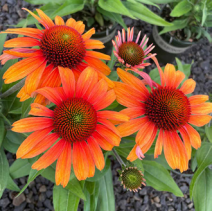

Echinacea Panama™ 'Red' PPAF

Panama™ Red Coneflower

Height: 30-35cm	Spread: 30-35cm	Zone: 5
Full Sun	7-9 / Red	
Upright	Dark Green	

This echinacea is short and compact with deep red flowers and dark centers that bloom over a long season. Great for wildlife gardens, loved by butterflies, hummingbirds, bees and birds.

Product Codes: 11cm Pot: PQECHA11.N3.75