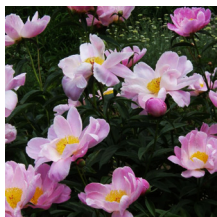

Paeonia 'Sea Shell'

Sea Shell Peony

Height: 75-90cm Spread: 75-90cm Zone: 3
Full Sun 5-6 / Pink
Arching/Upright Dark Green

Very fragrant, intense pink blossoms have very large orange centres. These flowers are light and rarely need staking, making them great for the back of a border. Excellent cut flower.

Product Codes: #2 Cont.: PEPEOSS02.18.85/18.30

Paeonia 'Shirley Temple'

Shirley Temple Peony

Height: 80-90cm Spread: 80-90cm Zone: 3
Full Sun 5-6 / White
Arching/Upright Dark Green

A very fragrant double bloom variety with sturdy stems that makes a great cut flower.

Product Codes: #2 Cont.: PEPEOST02.18.85/18.30

Native

Growth Habit

Time/Bloom

Foliage

Fruit Time

Paeonia lactifolia Athens™

Athens™ Patio Peony

Height: 70-80cm Spread: 70-80cm Zone: 3
Full Sun 5-6 / Pink
Upright Dark Green

Magenta flowers with a yellow centre float above very strong stems in early spring--a welcome display of brilliant colour.

Product Codes: 10" Patio Pot: PEPPAAT10.N18.30

Full Sun

Partial Sun

Full Shade

Paeonia lactifolia Dublin™

Dublin™ Patio Peony

Height: 60-65cm Spread: 60-65cm Zone: 3
Full Sun 5-6 / White
Upright Dark Green

Large pure white flowers with deep yellow hearts. Compact growth habit. Suitable for growing in containers and pots.

Product Codes: 10" Patio Pot: PEPPADU10.N18.30