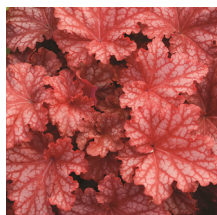

Heuchera Primo™ 'Peachberry Ice' PW PP31433

Peachberry Ice Coral Bells

Height: 20-25cm Spread: 40-50cm Zone: 4
Part Sun/Part Shade 6-7 / Cream
Mounding Orange

A beautiful option for adding orange to a shade garden. Large, apricot orange leaves have a silver overlay, beautifully pronounced ruffling, and bright pink undersides. Leaves mellow in warmer months. Cream flowers.

Product Codes: #1 Cont.: PEHEUPB01.11.50/11.15

Heuchera Primo™ 'Wild Rose' PW PP29923

Wild Rose Coral Bells

Height: 20-25cm Spread: 45-55cm Zone: 4
Part Sun/Part Shade 6-7 / Pink
Mounding Purple

Forms a dense habit of large, bright rosy purple leaves with deep charcoal gray veining. Upright, dark burgundy rose flower scapes have matching dark buds that open to rosy pink flowers.

Product Codes: #1 Cont.: PEHEUWR01.11.50/11.15