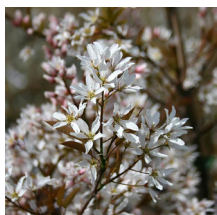

Amelanchier x grandiflora 'Autumn Brilliance'

Autumn Brilliance Serviceberry

Height: 6m   Spread: 4.5m   Zone: 3
Part Sun/Part Shade   4-5 / White
Upright   Bright Green

An excellent cultivar with brilliant orange-red fall colour. It has showy white flowers in the spring.

Product Codes: #7 Cont.: TRAMBCG07.N73.95 #10 Cont.: TRAMBCG10.N104.75