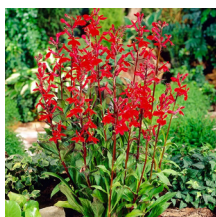

Lobelia 'Queen Victoria'

Queen Victoria Lobelia

Height: 90cm   Spread: 45cm   Zone: 5
Full Sun   Upright   7-9 / Red
Bronze

Brilliant red flower spikes stand tall above the reddish-bronze foliage from late summer through fall. Attracts hummingbirds and butterflies. Excellent for mass plantings.

Product Codes: 9cm Pot: PPLQV09CM.2.30/2.20   #1 Cont.: PELQV0001.7.25/6.95
#2 Cont. Red: PELQV00R2.11.80/11.45

Lobelia cardinalis

Cardinal Flower

Height: 90-120cm   Spread: 45-60cm   Zone: 3
Full Sun   Upright   7-9 / Red
Dark Green

It forms an upright mound of green foliage, bearing taller spikes of scarlet-red flowers in mid to late summer. Attractive to both hummingbirds and butterflies. Does well in moist areas.

Product Codes: 9cm Pot: PPLCA09CM.2.30/2.20   11cm Native: PQLCAEC11.N3.75

Native

Growth Habit

Time/Bloom

Foliage

Fruit Time

Full Sun

Partial Sun

Full Shade