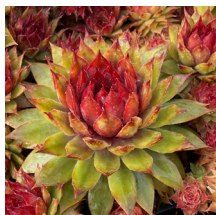

Semp. Chick Charms® 'Mint Chocolate Chip'

Mint Chocolate Chip Hens and Chicks

Height: 5-8cm   Spread: 25-30cm   Zone: 3
Full Sun   7-8 / Pink
Spreading   Bright Green

Mint Chocolate Chip forms a large rosette that is green with burgundy tips and as the weather cools, it transitions to deep burgundy with green tips.

Product Codes: #1 Cont.: PESCCMC01.8.15/7.80