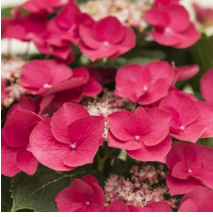

Hydrangea mac. 'McKay' Cherry Explosion

Cherry Explosion Hydrangea

Height: 90-120cm Spread: 90-120cm Zone: 4

Part Sun/Part Shade

6-9 / Red

Rounded

Dark Green

A compact hydrangea with large cherry-red florets arranged in a circle with a profusion of tiny star like light pink flowers in the centre. The dark green leaves off set the flowers making them dramatically stand out whether in a container or in the landscape.

Product Codes: #2 Cont. Red: FSHCE0002.18.75/18.00

Hyd. mac. 'Next Generation Red Sensation'

Next Generation Red Sensation Hydrangea

Height: 60-90cm Spread: 90-120cm Zone: 5

Part Sun/Part Shade

6-9 / Red

Mounding

Bright Green

This gorgeous re-bloomer does nothing but produce intense red blooms with green highlights. Very dramatic colour. Frost and heat tolerant.

Product Codes: #2 Cont. Red: FSHNGRS02.18.75/18.00

Hydrangea macrophylla 'Peppermint' PP18476

Peppermint Hydrangea

Height: 75-90cm Spread: 75-90cm Zone: 5

Part Sun/Part Shade

6-9 / Pink

Mounding

Dark Green

A fantastic bloom colour combination. Densely packed white florets adorned with pink or blue stripes, depending on the soil pH. Blooms on old & new growth.

Product Codes: #2 Cont. Pink: FSHPE0002.18.75/18.00

Hydrangea macrophylla 'Purple Passion'

Purple Passion Hydrangea

Height: 90-120cm Spread: 90-120cm Zone: 5

Part Sun/Part Shade

6-9 / Purple

Mounding

Dark Green

Boasts big, beautiful, rich purple blooms throughout the summer months. Great for fresh bouquets or dried flowers.

Product Codes: #5 Cont. Purple: FSHP0005.25.00/24.00