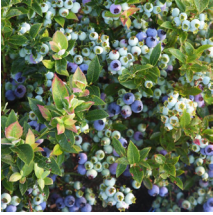

Vaccinium Bushel and Berry™ Jelly Bean™

Jelly Bean™ Blueberry

7-8

Height: 30-60cm Spread: 30-60cm

Zone: 4

Full Sun

5-6 / White

Mounding

Dark Green

Large, flavourful blueberries that taste like sweet homemade blueberry jelly. The foliage has unique, elongated green leaves with highlights of red in cooler climates. Try as a mini-hedge, along a pathway, in the landscape or in decorative patio containers.

Product Codes:

#1 Cont.: FBVBBJB01.N11.35

#2 Cont.: FBVBBJB02.N16.00