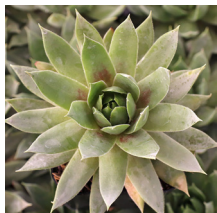

Sempervivum SuperSemp® 'Emerald'

Emerald Hens and Chicks

Height: 5-7cm   Spread: 25-30cm   Zone: 3
Full Sun   Spreading   8-9 / Silver
Silver

The variety is slower to flower than other varieties. It is silver-green in colour and colourfast in warm climates.

Product Codes: #1 Cont.: PESSSEM01.10.45/10.15