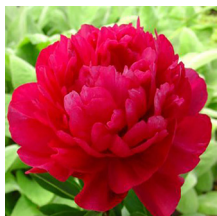

Paeonia 'Immaculee'

Immaculee Peony

Height: 75-90cm Spread: 80-90cm Zone: 3

Full Sun

5-6 / White

Arching/Upright

Dark Green

This semi-double flower has large, bowl-shaped, white blooms, often with a splash of red in the centre. This perennial always prefers a sunny location. Excellent for cut flowers.

Product Codes: #2 Cont.: PEPEOIM02.18.85/18.30