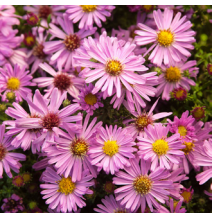

Aster 'Wood's Blue'

Wood's Light Blue Alpine Aster

Height: 30cm Spread: 60cm Zone: 4

Full Sun

8-9 / Blue

Mounding

Dark Green

A compact variety that provides outstanding colour into the fall.

Product Codes: #1 Cont.: PEAWB0001.7.25/6.95