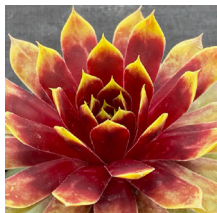

Semp. Chick Charms® Giants 'Gold Mine'

Gold Mine Hens and Chicks

Height: 5-7cm   Spread: 25-30cm   Zone: 3
Full Sun   Spreading   8-9 / Red
Red

The large rosettes are vibrant shades of red, orange, and yellow. Cold temperatures bring out the best colouring.

Product Codes: #1 Cont.: PESCCGM01.11.50/11.15

Native

Growth Habit

Time/Bloom

Foliage

Fruit Time

Full Sun

Partial Sun

Full Shade