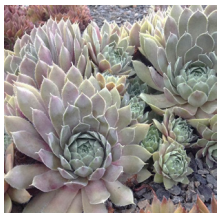

Sempervivum 'Kalinda'

Kalinda Hens and Chicks

Height: 9cm   Spread: 30cm   Zone: 4
Full Sun   7 / Pink
Spreading   Dark Green

Stunning evergreen foliage and deep pink flowers on vigorous plants. Perfect for rock gardens.

Product Codes: #1 Cont.: PESEMKA01.7.25/6.95