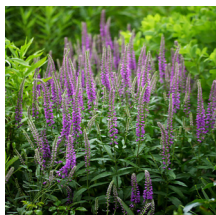

Height: 50cm Spread: 45cm Zone: 4
 Full Sun  6-8 / White
 Upright  Dark Green

Long blooming plants with short, thick spikes of clean white flowers. Attracts butterflies.

Product Codes:

#1 Cont.: PEVERFL01.7.25/6.95