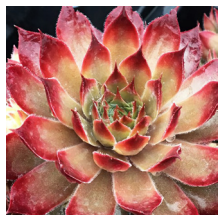

Semp. Chick Charms® 'Butterscotch Baby'

Butterscotch Baby Hens and Chicks

Height: 5-8cm   Spread: 25-30cm   Zone: 3
Full Sun   7-8 / Pink
Spreading   Red

A unique bicolor selection with unusual butterscotch leaves that have bright red tips. The leaves are narrow and lance shaped with small tufts of white hairs on the tips. Each leaf glows fiery-red by seasons end.

Product Codes:

#1 Cont.: PESCCBB01.8.15/7.80