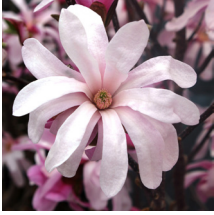

Magnolia loebneri 'Dr. Merrill'

Dr. Merrill Magnolia

Height: 4-5m

Spread: 4-5m

Zone: 4

Full Sun
Upright

4-5 / White
Bright Green

A full, multi petaled bloom. One of the most attractive magnolias.

Product Codes: #5 Cont.: FSMDR0005.51.25/49.25