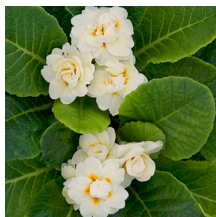

Primula vul. 'Kerbelcrem' Belarina® Cream

Belarina Cream Primrose

Height: 12-20cm Spread: 25-30cm Zone: 4
Part Sun/Part Shade 4-6 / Cream
Mounding Bright Green

This Primula is a prolific bloomer with fragrant, cream coloured, double blossoms in early spring.

Product Codes: #1 Cont.: PEPRIBC01.9.25/8.95

Pulmonaria 'Majeste'

Majeste Lungwort

Height: 25cm Spread: 30cm Zone: 3
Full Shade 3-4 / Lilac
Spreading Silver

Blue blooms spot through completely silver foliage.

Product Codes: #1 Cont.: PEPULMJ01.11.50/11.15

Pulmonaria 'Trevi Fountain' PP13047

Trevi Fountain Lungwort

Height: 25-30cm Spread: 30-60cm Zone: 3
Part Sun/Part Shade 4-5 / Blue
Mounding Green & White

This superb, brightly silver-spotted beauty will give rise to profuse clusters of large cobalt-blue flowers in early spring. Plants are compact and mounding. An excellent foliage plant for shady areas of the landscape.

Product Codes: #1 Cont.: PEPTFOU01.11.50/11.15

Pulmonaria hybrid 'Shrimps on the Barbie'

Shrimps on the Barbie Lungwort

Height: 25cm Spread: 30-60cm Zone: 4
Part Sun/Part Shade 4-5 / Pink
Mounding Green & White

This petite powerhouse blooms in early spring and quickly forms an attractive groundcover. Deep-shrimp-pink flowers cluster just above the silver polka-dotted foliage. Needs afternoon shade to avoid leaf scorch.

Product Codes: #1 Cont.: PEPULSB01.11.50/11.15

Native

Growth Habit

Time/Bloom

Foliage

Fruit Time

Full Sun

Partial Sun

Full Shade