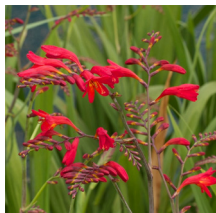

Coreopsis verticillata 'Zagreb'

Zagreb Tickseed

Height: 45cm   Spread: 45cm   Zone: 4
Full Sun   6-9 / Yellow
Mounding   Bright Green

Bright golden yellow flowers with thread-like foliage. Attracts butterflies.

Product Codes: #1 Cont.: PECZA0001.7.25/6.95   #2 Cont.: PECZA0002.11.30/10.95