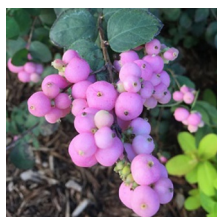

Spirea x vanhouttei

Bridalwreath Spirea

Height: 1.75-2m Spread: 2-5m Zone: 3
Full Sun 5-6 / White
Arching/Upright Blue Green

Smothered in stunning white flowers held atop the branches from mid to late spring. It has bluish-green foliage throughout the season. Large, bushy and spreading habit.

Product Codes: #2 Cont.: FSSVH0002.12.25/11.50 #5 Cont.: FSSVH0005.21.40/20.40