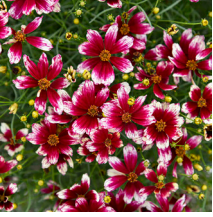

Full Shade

Coreopsis ver. D Threads™ 'Heartstrings'

Heartstrings Tickseed

Height: 45-50cm	Spread: 55-60cm	Zone: 5
 Full Sun	 7-9 / Cream	
 Mounding	 Dark Green	

This coreopsis has cream flowers with a dark reddish pink eye. It is long blooming and drought tolerant.