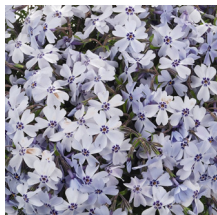

Phlox subulata 'Spring Blue Improved'

Blue Creeping Phlox

Height: 15-20cm Spread: 30-50cm Zone: 3
Full Sun 5-6 / Blue
Spreading Dark Green

Low growing groundcover with masses of light blue star-shaped flowers in early spring. Ideal for use as edging or cascading over walls.

Product Codes: #1 Cont.: PEPSBIM01.7.25/6.95

Native

Growth Habit

Time/Bloom

Foliage

Fruit Time

Full Sun

Partial Sun

Full Shade