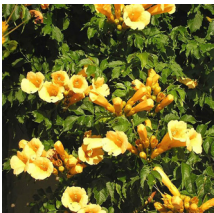

Campsis radicans

Trumpet Vine

Height: 8-10m

Spread: 1.5-3m

Zone: 4

Full Sun

7-8 / Red-Orange

Climber

Dark Green

A self-clinging climber with orange-red trumpet blooms during summer months.

Product Codes: #1 Cont. Stkd: VICAM2Y01.12.15/11.50 #2 Cont. Stkd: VICAM0002.18.15/17.15