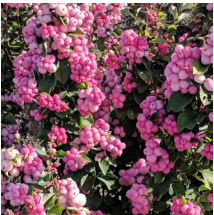

Symphoricarpos doo. 'Kolmpica' Pinky Promise™

Pinky Promise™ Snowberry

8-11

Height: 60-90cm Spread: 60-90cm

Zone: 3

Full Sun

6 / Light Pink

Mounding

Bright Green

These small mounding shrubs look like miniature pink gum balls exploded all over them when in fruit! Plump, rounded berries form in late August and continue into early fall for an extraordinary display.

Product Codes:

#2 Cont.: FSSPIPR02.N17.25