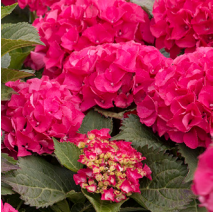

Hydrangea macrophylla 'Charm'

Charm Hydrangea

Height: 1.25-1.75m Spread: 1.2-1.7m

Zone: 5

Part Sun/Part Shade

6-9 / Pink

Rounded

Dark Green

Clusters of bright pink flowerballs smother this prolific bloomer throughout the season.

Product Codes: #2 Cont. Pink: FSHCH0002.17.00/16.40 #5 Cont. Pink: FSHCH0005.25.00/24.00

Hydrangea macrophylla Cityline® 'Paris Rapa'

Paris Bigleaf Hydrangea

Height: 60cm Spread: 60cm

Zone: 5

Part Sun/Part Shade

6-9 / Red

Mounding

Dark Green

Vivid deep red flowers make a bold and stylish statement. Large flowers are produced on one of the smallest hydrangeas on the market. Does not require pruning and will keep its red colour in most soils.

Product Codes: #2 Cont.: FSHCLPA02.N17.25