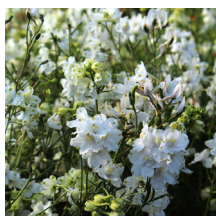

Delphinium grandiflorum 'Summer Nights'

Summer Nights Larkspur

Height: 30cm Spread: 30cm Zone: 3
Full Sun Mounding 6-8 / Dark Blue
Bright Green

A petite variety standing about a foot tall and forms compact, midnight blue flowers.

Product Codes: 9cm Pot: PPDELSN09.2.30/2.20 #1 Cont.: PEDELSN01.7.25/6.95