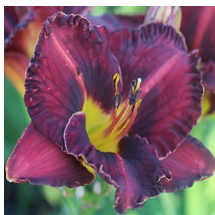

Hemerocallis 'Purple D'Oro'

Purple d'Oro Daylily

Height: 50cm   Spread: 50cm   Zone: 3
Full Sun   6-8 / Purple
Mounding   Bright Green

Medium dark purple bloom with a lighter toned midrib and edge above a gold throat. A brilliant re-bloomer.

Product Codes: #1 Cont.: PEHEMPD01.7.80/7.50

Hemerocallis 'Purplelicious'

Purplelicious Daylily

Height: 55cm   Spread: 55cm   Zone: 3
Full Sun   6-7 / Purple
Mounding   Bright Green

The dark maroon blooms are one of the darkest coloured daylilies you will find. Large flowers feature ruffled edges and a green throat. Blooms early summer until early fall.

Product Codes: #1 Cont.: PEHEMPU01.7.80/7.50

Native

Growth
Habit

Time/
Bloom

Foliage

Fruit
Time

Full Sun

Partial
Sun

Full
Shade