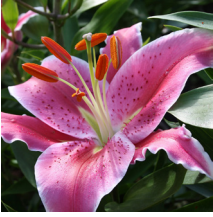

Lilium oriental 'After Eight'

After Eight Lily

Height: 45-50cm Spread: 25-30cm

Zone: 4

Full Sun
Upright

7-8 / Pink
Dark Green

This variety has intense pink flowers on a shorter stem.

Product Codes:

9" Patio Pot: PELILAE09.N12.00

Lilium oriental 'Sunny Bahamas'

Sunny Bahamas Lily

Height: 35-40cm Spread: 25-30cm

Zone: 4

Full Sun
Upright

7-8 / White
Dark Green

A distinct cultivar with a dense foliage habit. Bright, upward, star shaped flowers will make you stop and smell the fragrance.

Product Codes:

9" Patio Pot: PELILBA09.N12.00

Lilium oriental 'Sunny Keys' PPAF

Sunny Keys Lily

Height: 40-45cm Spread: 25-30cm

Zone: 4

Full Sun
Upright

7-8 / Pink
Dark Green

Has vibrant, dark pink-red flowers with a thin white edge. Very fragrant and blooms in late summer.

Product Codes:

9" Patio Pot: PELSUK09.N12.00

Lithodora diffusa Tidepool™ Sky Blue'

Tidepool™ Sky Blue Lithodora

Height: 15-25cm Spread: 30-60cm

Zone: 5

Full Sun
Spreading

5-6 / Blue
Dark Green

Showy, 5-petaled, sky blue flowers sit atop dense mounds of emerald green foliage. Quickly fills in blank spaces and supports the bees with its beautiful blue blooms.

Product Codes:

#1 Cont.: PELSKBL01.7.25/6.95