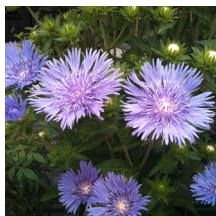

Stokesia laevis 'Mel's Blue' PP23090

Mel's Blue Stokes' Aster

Height: 30-40cm Spread: 25-30cm Zone: 5
Full Sun 7-9 / Blue
Upright Dark Green

This compact upright selection produces blue flowers over a long period that are held high on strong stems. It forms a low mound of deep green foliage contrasting to make a stunning display. Requires well drained soil

Product Codes: #1 Cont.: PESTOMB01.8.15/7.80

Native

Growth Habit

Time/Bloom

Foliage

Fruit Time

Full Sun

Partial Sun

Full Shade