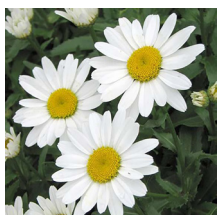

Leucanthemum x superbum 'Real Dream'

Real Dream Shasta Daisy

Height: 40cm	Spread: 35cm	Zone: 5
Full Sun	6-9 / Yellow	
Mounding	Dark Green	

Large, semi-double flowers rise out of a lush mound of coarse, dark green foliage in summer. The soft lemon yellow blooms age to a crisp white. Excellent for cutting.

Product Codes:

11cm Pot: PQSHARD11.N3.75

Leucanthemum x superbum 'Snow Lady'

Snow Lady Shasta Daisy

Height: 35cm	Spread: 30-50cm	Zone: 4
Full Sun	6-9 / White	
Mounding	Bright Green	

A long-living, sun-loving perennial with snow white petals surrounding a bright yellow centre.

Product Codes:

11cm Pot: PQSHASN11.N3.75

Native

Growth Habit

Time/Bloom

Foliage

Fruit Time

Full Sun

Partial Sun

Full Shade

Leucanthemum x superbum 'Snowcap'

Snowcap Shasta Daisy

Height: 30-35cm	Spread: 30-45cm	Zone: 4
Full Sun	6-8 / White	
Mounding	Dark Green	

Long blooming, single white daisy flowers. Attracts butterflies.

Product Codes:

9cm Pot: PPSHASC09.2.30/2.20

#1 Cont.: PESHASC01.7.25/6.95

#2 Cont. White: PESHASCW2.11.80/11.45

Leucanthemum x superbum Sweet Daisy 'Birdy'

Birdy Shasta Daisy

Height: 20-25cm	Spread: 20-30cm	Zone: 4
Full Sun	6-8 / White	
Mounding	Dark Green	

There are many varieties of Leucanthemum that offer us a wide range of heights and hues from pure white to yellow.

Product Codes:

#1 Cont. White: PELSDBIW1.8.20/7.80