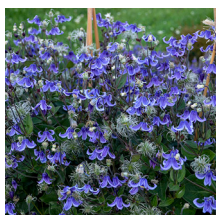

Full Shade

Clematis 'Stand by Me' PW PP30556

Stand By Me Bush Clematis

Height: 85-95cm Spread: 60-90cm Zone: 3
 Full Sun 5-8 / Blue
 Upright Bright Green

A great non-vining clematis with blue bell-shaped flowers, that continuously flower through out the summer. It attracts butterflies and bees and is deer and rabbit resistant.