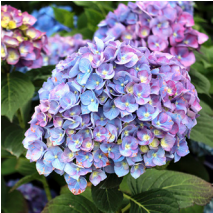

Hydrangea macrophylla 'Purple Passion'

Purple Passion Hydrangea

Height: 90-120cm Spread: 90-120cm Zone: 5

Part Sun/Part Shade

6-9 / Purple

Mounding

Dark Green

Boasts big, beautiful, rich purple blooms throughout the summer months. Great for fresh bouquets or dried flowers.

Product Codes: #5 Cont. Purple: FSHP0005.25.00/24.00