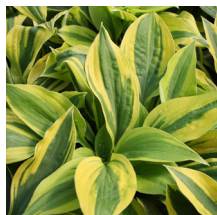

Hosta 'Velvet Moon'

Velvet Moon Plantain Lily

Height: 45cm   Spread: 90cm   Zone: 2
Part Sun/Part Shade   7-8 / Lilac
Mounding   Green & Yellow

Heart-shaped leaves are centred with dark green and highlighted with a stunning gold border.

Product Codes: #1 Cont.: PEHOSVM01.8.15/7.80