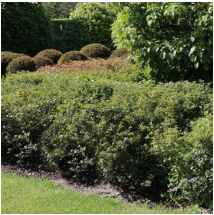

Deep-green, convex leaves that more closely match those of true box leaves. Clipped into topiary shapes, it's ideal for adding year-round structure to borders or for growing in large containers.

Product Codes: Cont/B&B 70cm: BEIDG70CB.N130.00