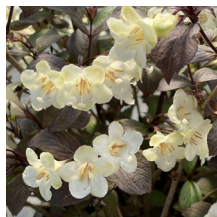

Native

Growth
Habit

Time/
Bloom

Foliage

Fruit
Time

Full Sun

Partial
Sun

Full
Shade