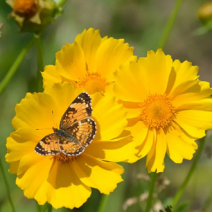

Coreopsis lanceolata

Lance-leaved Coreopsis

Height: 30-60cm	Spread: 30-45cm		Zone: 4
	Full Sun		5-7 / Yellow
	Upright		Dark Green

Produces single yellow, daisy-like flowers that bloom from spring to early summer. Attracts butterflies!

Product Codes: 11cm Native: PQCLAEC11.N3.75

Coreopsis Permathread™ 'Red Satin' PP25736

Red Satin Tickseed

Height: 35-45cm	Spread: 45-55cm		Zone: 5
	Full Sun		6-9 / Red
	Mounding		Dark Green

Deep wine red to ruby red flowers with an orange centre completely cover the deep green, threadleaf foliage. Flower colour does not fade in summer heat. Blooms begin early summer and last into fall. An excellent border or container plant for a sunny area.

Product Codes: #1 Cont.: PECPTRS01.7.25/6.95

Coreopsis rosea 'American Dream'

American Dream Tickseed

Height: 45cm	Spread: 60cm		Zone: 4
	Full Sun		6-9 / Light Pink
	Mounding		Dark Green

A strong grower that is completely different than most thread-like foliage Coreopsis with light pink flowers that are attractive to butterflies.

Product Codes: #1 Cont.: PECAD0001.7.25/6.95

Coreopsis UpTick™ 'Cream' PP28866

Cream Tickseed

Height: 30-35cm	Spread: 30-35cm		Zone: 5
	Full Sun		6-9 / Cream
	Mounding		Dark Green

This coreopsis has large cream flowers with mounding foliage. Blooms all summer long and easy to maintain.

Product Codes: #1 Cont.: PECUTCR01.7.25/6.95