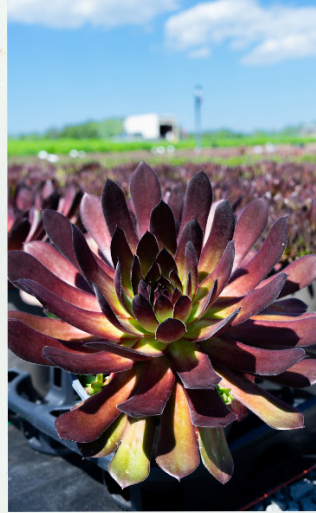

01100463544