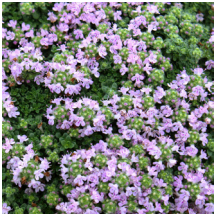

Thymus pseudolanuginosus

Woolly Thyme

Height: 2-5cm   Spread: 30-60cm   Zone: 3

Full Sun

6-7 / Pink

Spreading

Olive Green

Pretty pink flowers decorate olive green, aromatic foliage that appears woolly.

Product Codes: 9cm Pot: GCTHYLA09.2.30/2.20