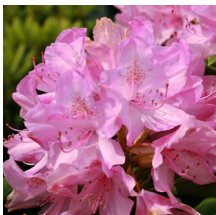

Rhododendron 'Roseum Elegans'

Roseum Elegans Rhododendron

Height: 1.25-1.5m   Spread: 1.25-1.5m   Zone: 5

Part Sun/Part Shade

5 / Pink

Rounded

Dark Green

A vigorous, heat tolerant plant that has rosy lilac flowers in dome shaped trusses.

Product Codes: #2 Cont.: BERRE0002.N29.25   #3 Cont.: BERRE0003.42.80/40.80

Rhododendron 'Roseum Pink'

Roseum Pink Rhododendron

Height: 1.8m   Spread: 2m   Zone: 5

Part Sun/Part Shade

/ Light Pink

Rounded

Dark Green

Trusses of transparent, pale pink blooms in the spring on glossy, green leaves. Thrives in cooler areas but can tolerate heat and humidity.

Product Codes: #2 Cont.: BERRP0002.N29.25

Native

Growth Habit

Time/Bloom

Foliage

Fruit Time

Full Sun

Partial Sun

Full Shade