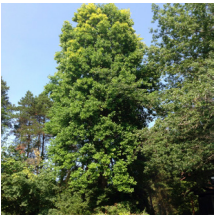

Liriodendron tulipifera

Tulip Tree

Height: 25m Spread: 15m Zone: 6

Full Sun

Pyramidal

5 / Green

Dark Green

The tulip tree has a good pyramidal form when young. It produces a nice tulip-like bloom in early summer.