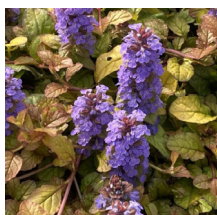

Ajuga Feathered Friends® 'Pleasant Pheasant'

Pleasant Pheasant Bugleweed

Height: 10-15cm Spread: 30-60cm Zone: 4
Part Sun/Part Shade 5-7 / Blue
Spreading Orange

This fast growing, large leaved selection with leaves ranging from bright yellow, to amber, to nearly rosy-pink. Short spires of bright blue flowers bloom in late spring.

Product Codes: #1 Cont.: PEAFFPP01.9.25/8.95