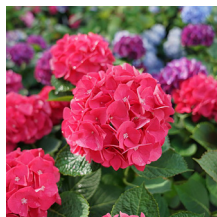

Native

Growth
Habit

Time/
Bloom

Foliage

Fruit
Time

Full Sun

Partial
Sun

Full
Shade