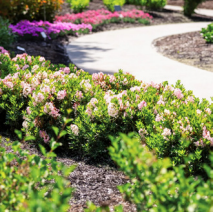

Rhododendron mic. Bloombux® Blush

Bloombux® Blush Rhododendron

Height: 60-90cm Spread: 60-90cm Zone: 5
Part Sun/ Part Shade Light Pink
Rounded Bright Green

This Rhododendron features beautiful blush pink flowers and bright evergreen foliage that creates the perfect low hedge or patio complement.

Product Codes: #2 Cont.: BERMIBB02.N20.85