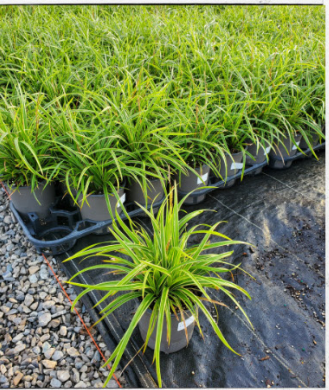

011006463544