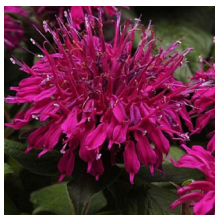

Monarda didyma Balmy™ 'Pink' PP26566

Pink Bee Balm

Height: 25-30cm Spread: 20-25cm Zone: 4
Full Sun 7-8 / Pink
Mounding Dark Green

Pink, shaggy flowers top a compact plant with fragrant, green foliage. Makes a great display of colour in sunny borders, masses or mixed gardens. Loved by butterflies and hummingbirds.

Product Codes: #1 Cont.: PEMBAPI01.7.25/6.95