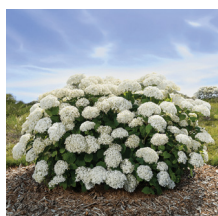

Hydrangea arborescens 'Annabelle'

Annabelle Hydrangea

Height: 1.25-1.5m Spread: 1.25-1.5m Zone: 3

Part Sun/Part Shade

6-8 / White

Rounded

Dark Green

Huge white snowball flower-heads bloom all summer long. Flowers on new wood.

Product Codes: #2 Cont.: FSHAA0002.15.20/14.60 #5 Cont. White: FSHAA0005.25.00/24.00

Hydrangea arborescens Flowerfull™ FE PP35613

Flowerfull Hydrangea

Height: 90-120cm Spread: 1.2-1.5m Zone: 3

Part Sun/Part Shade

7-9 / White

Upright

Dark Green

This hydrangea flowers two-to-three times more than other Hydrangea arborescens and the white flowers are held on strong and sturdy stems that don't flop in the wind and rain. It is also more disease resistant.

Product Codes: #2 Cont.: FSHARFF02.N19.35