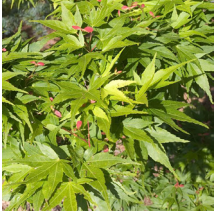

Product Codes:

#5 Cont.: FSAPF0005.N99.25

Time/
Bloom

Foliage

Acer palmatum 'Osakazuki'

Osakazuki Japanese Maple

Height: 6m Spread: 6m Zone: 5

Part Sun/Part Shade