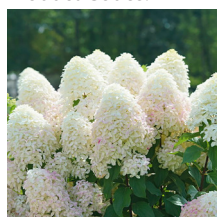

Hydrangea pan. 'SMNHPK' Fire Light Tidbit®

Fire Light Tidbit® Hydrangea

Height: 60-90cm Spread: 60-90cm Zone: 3
Full Sun 7-10 / White
Mounding Dark Green

One of the smallest panicle hydrangeas, its thick sturdy stems help to create a neat, mounded plant that's fantastic in landscapes. White mop-head flowers appear in early to mid-summer progressing to tones of bright pink and red by fall.

Product Codes: #2 Cont.: FSHFLT02.N17.25