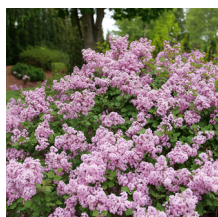

Syringa x 'SMNSPTP' Bloomerang® Purpink

Bloomerang® Purpink Reblooming Lilac

Height: 90-150cm	Spread: 60-90cm	Zone: 3
Full Sun	6-9 / Light Pink	
Mounding	Dark Green	

This lilac has unique purple-pink flowers in spring and as the name suggests it reblooms in summer. It has reliable disease resistance.

Product Codes: #2 Cont.: FSSBLPP02.N17.25