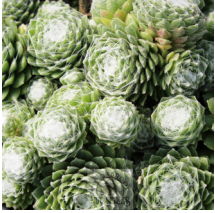

Sempervivum 'Royal Ruby'

Royal Ruby Hens and Chicks

Height: 10cm   Spread: 20cm   Zone: 3

Full Sun

6-8 / Light Pink

Spreading

Red

This selection produces medium-sized rosettes with narrow, pointy leaves of ruby red to smoky grey-red. Colour intensifies in cooler weather.

Product Codes: 9cm Pot: GCSEMRR09.2.30/2.20