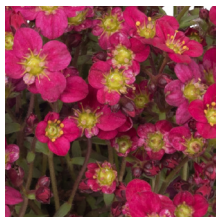

Saxifraga x arendsii 'Scenic Red'

Red Saxifraga

Height: 15-20cm Spread: 25-30cm Zone: 4

Part Sun/Part Shade

4-5 / Red

Mounding

Bright Green

Delightful little perennials that bring a splash of colour very early in the year. The compact form suits them to rock gardens or border fronts. Up-facing, cup-shaped, red flowers can bloom for up to ten weeks. Requires a cool, moist location.

Product Codes:

#1 Cont.: PESSERE01.7.25/6.95

Saxifraga x arendsii 'Scenic White'

White Saxifraga

Height: 15-20cm Spread: 25-30cm Zone: 4

Part Sun/Part Shade

4-6 / White

Mounding

Bright Green

Little, white, long lasting, perennial blooms arrive early in the year. Well suited for rock gardens or borders. Put in a cool, moist location.

Product Codes:

#1 Cont.: PESSEWH01.7.25/6.95

Native

Growth Habit

Time/Bloom

Foliage

Fruit Time

Full Sun

Partial Sun

Full Shade

Scabiosa columbaria Flutter™ 'Deep Blue'

Deep Blue Pincushion Flower

Height: 30-35cm Spread: 25-30cm Zone: 5

Full Sun

6-8 / Blue

Mounding

Olive Green

This dwarf variety has a compact habit with ferny foliage. It has large blooms and a vibrant dark blue coloured flower that adds impact to any garden setting. Attractive to butterflies!

Product Codes:

#1 Cont.: PESFLDB01.7.25/6.95

Scabiosa columbaria Flutter™ 'Rose Pink'

Rose Pink Pincushion Flower

Height: 30-35cm Spread: 25-30cm Zone: 5

Full Sun

6-8 / Pink

Mounding

Olive Green

A dwarf variety with a compact habit and ferny foliage. It has large blooms and vibrant deep pink coloured flowers. Attractive to butterflies!

Product Codes:

#1 Cont.: PESFLRP01.7.25/6.95