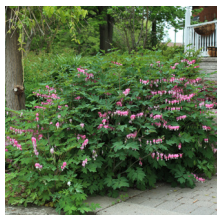

Product Codes: #1 Cont.: PEDKH0001.8.15/7.80

Dicentra spectabilis

Bleeding Heart

Height: 60-90cm Spread: 60-90cm Zone: 2
 Part Sun/Part Shade 5-6 / Pink
 Upright Bright Green

One of the most popular old-fashioned garden plants known for its heart-shaped blooms. Goes dormant after blooming.