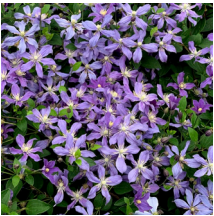

Product Codes: #2 Cont. Stkd: VICSR0002.N28.75

Clematis 'Arabella'

Arabella Clematis

Height: 60-120cm Spread: 90-100cm Zone: 3
 Full Sun  6-9 / Blue
 Climber  Bright Green

Rosy-blue, slightly nodding flowers are both abundant and attractive. This variety is more of a rambler but will climb with a little help.