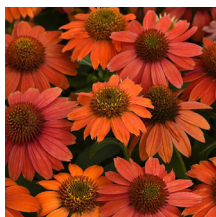

Echinacea Artisan™ 'Red Ombre'

Red Ombre Coneflower

Height: 40-70cm Spread: 25-65cm

Zone: 4

Full Sun

7-9 / Red

Upright

Dark Green

This is a highly branched, uniform, sun-loving plant.

Product Codes:

#1 Cont.: PEECHRO01.7.80/7.50

#2 Cont.: PEECHRO02.11.30/10.95