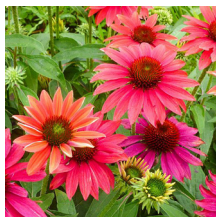

Echinacea Sombbrero™ 'Tres Amigos' PP30750

Tres Amigos Coneflower

Height: 45-50cm Spread: 55-60cm Zone: 4
Full Sun Upright 7-9 / Pink Dark Green

Vibrant colourful flowers open a bright peachy coral, age to rose and fade to a deep burgundy. Plants are sturdy, compact and covered with blooms all summer long. Attracts butterflies.

Product Codes: #1 Cont.: PEESBTA01.11.50/11.15

Echinacea Summersong™ Firefinch™ PW

Firefinch™ Coneflower

Height: 30-40cm Spread: 40-45cm Zone: 4
Full Sun Upright 7-9 / Assorted Dark Green

This incredibly colourful coneflower is a mixed strain showcasing shades of red flowers, including reddish-orange and pinkish red. A shorter plant that is perfect for small spaces.

Product Codes: #1 Cont.: PEESFF01.11.50/11.15

Native

Growth Habit

Time/Bloom

Foliage

Fruit Time

Full Sun

Partial Sun

Full Shade

Euphorbia polychroma 'Bonfire' PP18585

Bonfire Spurge

Height: 30-45cm Spread: 45-60cm Zone: 4
Full Sun Mounding 5-6 / Yellow Red

A variety that holds it's red foliage colour all season long.

Product Codes: #1 Cont.: PEEBO0001.7.25/6.95

Eutrochium purpureum

Purple Joe-Pye Weed

Height: 150-210cm Spread: 60-120cm Zone: 3
Part Sun/Part Shade Upright 7-9 / Pink Dark Green

This spectacular perennial, prized for its huge, domed clusters of vanilla-scented, rich pink flowers. It flowers from mid-summer to early fall.

Product Codes: 11cm Native: PQEUPEC11.N3.75