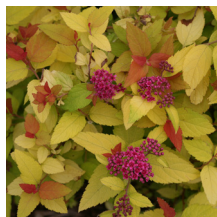

Full Shade

Spirea jap. Double Play® 'NCSX1' Candy Corn®

Candy Corn® Spirea

Height: 45-60cm Spread: 45-60cm Zone: 4
 Full Sun 6-7 / Purple
 Mounding Chartreuse

It is blissfully low maintenance. Naturally takes on a nice, rounded habit without pruning. Can give it a trim after the flowers fade, which will encourage even more colourful new growth and flowers.