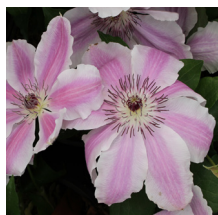

Clematis Vancouver™ 'Morning Mist'

Morning Mist Clematis

Height: 2-2.5m   Spread: 1-1.5m   Zone: 4

Full Sun

6-9 / Light Pink

Climber

Bright Green

A beautiful clematis that has large, creamy flowers with a light pink edge. Blooms in late spring with some flowers in summer that last into the fall.

Product Codes: #1 Cont. Stkd: VICVP2Y01.13.45/12.95