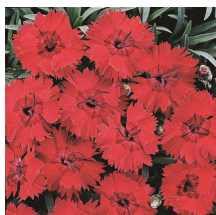

Dianthus hyb. Scent First™ 'Tickled Pink'

Tickled Pink Pinks

Height: 20-30cm Spread: 20-30cm Zone: 5
Full Sun 5-7 / Pink
Mounding Blue Green

Fragrant semi-double flowers that are bright magenta pink. An excellent addition to the sunny rock garden, alpine trough or for edging.

Product Codes: 11cm Pot: PQDTP0011.N3.75 #1 Cont.: PEDTP0001.7.25/6.95