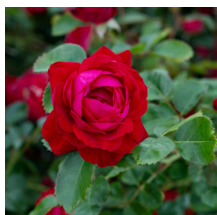

Rosa Ringo All-Star™ PW

Ringo All-Star™ Hybrid T Rose

Height: 60-90cm Spread: 60-90cm Zone: 4

Full Sun

6-10 / Pink

Mounding

Dark Green

Flowers start out a rich melon-orange with a cherry-red centre. As each one ages, it transforms to lavender and pink, creating multiple colours on one plant. Yellow anthers in the centre attract pollinators. A low maintenance easy to grow rose.

Product Codes: #2 Cont.: FSRRIAS02.N17.25