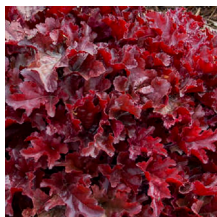

Heuchera Crisp™ 'Peach Crisp' PP23309

Peach Crisp Coral Bells

Height: 15cm   Spread: 35cm   Zone: 4
Part Sun/Part Shade   6 / White
Mounding   Orange

Extremely ruffled peach to amber leaves. A terrific choice for adding a touch of colour.

Product Codes: 11cm Pot: PQHEUPC11.N5.10