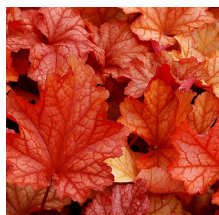

Heuchera hybrid 'Obsidian' PP14836

Obsidian Coral Bells

Height: 25cm Spread: 35cm Zone: 4

Part Sun/Part Shade

6-7 / White

Mounding

Black

Deep purplish black leaves with deep purple overlay.

Product Codes:

#1 Cont.: PEHEUOS01.11.50/11.15