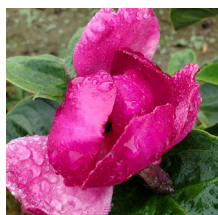

Product Codes: Cont/B&B 150cm: FSMBU15CB.N137.50 Cont/B&B 175cm: FSMBU17CB.N156.75

Magnolia 'Cleopatra'

Cleopatra Magnolia

Height: 4.5-6m Spread: 2.5m Zone: 5
 Full Sun 4-5/ Purple
 Upright Bright Green

Cleopatra produces beautiful 7" flowers that are a mix of reddish purple opening to pink in April.