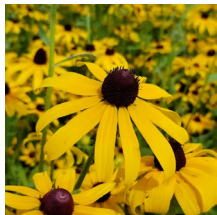

Rudbeckia fulgida 'Goldblitz'

Goldblitz Black-Eyed Susan

Height: 60-70cm Spread: 35-45cm Zone: 3
Full Sun 7-9 / Yellow
Upright Dark Green

Strong, low-maintenance variety for borders and landscapes. Plants have tight foliage with shiny, dark green leaves and flower abundantly from Summer well into Fall. Golden yellow horizontal petals contrast nicely with the black center disc.

Product Codes: #1 Cont.: PERUDGB01.7.25/6.95

Rudbeckia ful. var. sullivantii 'Little Goldstar'

Black-Eyed Susan

Height: 35-40cm Spread: 35-40cm Zone: 4
Full Sun 7-10 / Yellow
Mounding Dark Green

Uniform, compact and a burst of colour on this short, floriferous daisy.

Product Codes: #1 Cont.: PERULGS01.8.15/7.80

Native

Growth Habit

Time/Bloom

Foliage

Fruit Time

Full Sun

Partial Sun

Full Shade

Rudbeckia hirta

Black-Eyed Susan

Height: 60-90cm Spread: 30-60cm Zone: 3
Full Sun 6-9 / Yellow
Upright Dark Green

Rudbeckia hirta is a biennial or short lived perennial wildflower. It produces large golden-yellow flowers that surround a dense chocolate brown cone. Seeds are a favourite of song birds. Plants have a tendency to self-seed.

Product Codes: 11cm Native: PQRUHEC11.N3.75

Rudbeckia hirta 'Amarillo Gold'

Amarillo Gold Black-Eyed Susan

Height: 30-60cm Spread: 20-30cm Zone: 6
Full Sun 7-10 / Gold-Brown
Mounding Dark Green

Large green disk center with golden inner ray petals radiating to yellow at the tip, they bloom profusely from early summer to first frosts. Perfect for containers, garden beds and makes a handsome cut flower bouquet.

Product Codes: #1 Cont.: PERAG0001.7.25/6.95