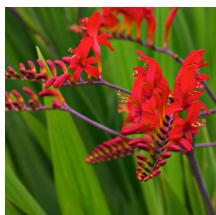

Crocosmia 'George Davidson'

George Davidson Montbretia

Height: 70cm   Spread: 30cm   Zone: 5
Full Sun   7-9 / Yellow
Arching/Upright   Bright Green

A hummingbird magnet! This brilliant hybrid has starry blooms that is very easy to grow.

Product Codes: #1 Cont.: PECGD0001.7.25/6.95