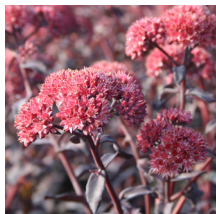

Sedum hybrid 'Jose Aubergine'

Jose Aubergine Stonecrop

Height: 60cm Spread: 60cm Zone: 3
Full Sun Upright 7-9 / Pink
Purple

A sedum with fuller, longer lasting clusters of deep dusky pink flowers.

Product Codes: #1 Cont.: PESJA0001.10.45/10.15