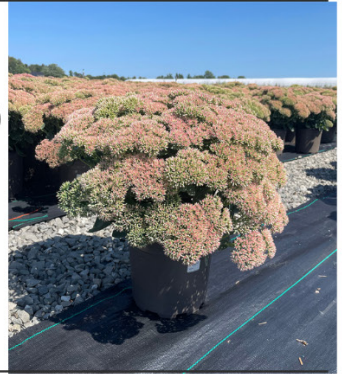

MODERATE SALT TOLERANT PERENNIALS

Artemisia schmidtiana 'Silver Mound' (Silvermound Artemesia)
Festuca ovina glauca 'Elijah' (Elijah Blue Fescue)
Hosta spp. (Hosta)
Sedum spectabile 'Autumn Joy' (Autumn Joy Stonecrop)
Liriope spicata (Lily Turf)
Heuchera micrantha 'Palace Purple' (Palace Purple Coral Bells)
Asclepias spp. (Milkweed)

HIGH SALT TOLERANT SHRUBS AND TREES

Gleditsia triacanthos 'Shademaster®' (Shademaster® Locust)
Larix spp. (Larch)
Picea pungens 'Glauca' (Colorado Blue Spruce)
Pinus nigra (Austrian Pine)
Quercus rubra (Red Oak)
Juniperus spp. (Junipers)
Syringa reticulata 'Ivory Silk' (Ivory Silk Lilac)
Aronia spp. (Chokeberry)
Berberis spp. (Barberry))

MODERATE SALT TOLERANT SHRUBS AND TREES

Acer saccharinum (Silver Maple)
Betula papyrifera (Paper Birch)
Catalpa spp. (Catalpa)
Picea abies (Norway Spruce)
Tilia americana (American Linden)
Philadelphus spp. (Mockorange)
Viburnum trilobum (Highbush Cranberry)
Hydrangea quercifolia (Oakleaf Hydrangea)
Clethra spp. (Summersweet)
Cornus spp. (Dogwood)