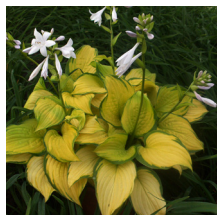

Hosta 'Stained Glass'

Stained Glass Plantain Lily

Height: 45cm   Spread: 75cm   Zone: 3
Part Sun/Part Shade   7-8 / Lilac
Mounding   Green & Yellow

A fragrant variety with very wide, gold centred leaves, dark green margins and prominent veins throughout.

Product Codes: #1 Cont.: PEHOSST01.8.15/7.80   #2 Cont.: PEHOSST02.11.30/10.95
#5 Cont.: PEHOSST05.18.00/17.25

Native

Growth Habit

Time/Bloom

Foliage

Fruit Time

Full Sun

Partial Sun

Full Shade