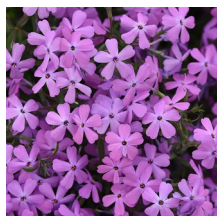

Phlox subulata 'Spring Lilac'

Spring Lilac Creeping Phlox

Height: 10-15cm Spread: 25-30cm Zone: 3
Full Sun 5-6/ Lilac
Spreading Dark Green

A uniform, densely flowering series of creeping phlox that begin blooming 1-2 weeks earlier. This variety produces a showy display of lilac, star-shaped flowers. Clip plants lightly after blooming to encourage a dense habit.

Product Codes: 9cm Pot: PPPSPLI09.2.30/2.20