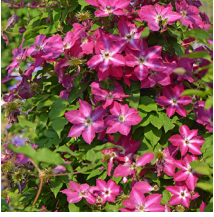

Product Codes: #1 Cont. Stkd: VICVL2Y01.13.45/12.95

Full Sun

Partial Sun

Full Shade

Vines

Clematis 'Viva Polonia' PW PP27753

Viva Polonia Clematis

Height: 1.2-1.8m Spread: 60-90cm Zone: 4