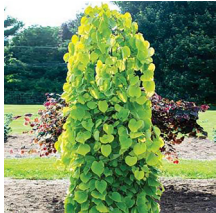

Cercis canadensis 'Merlot' PP22297

Merlot Eastern Redbud

Height: 3.6-4.5m   Spread: 3.6-4.5m   Zone: 5

Full Sun
Upright

5 / Pink
Purple

Bright lavender-pink flowers in spring cover the stems and branches. Merlot has dark purple foliage and a dense semi-upright growing habit. Perfect for smaller landscapes.

Product Codes: #10 Cont.: TRCMECG10.N130.00