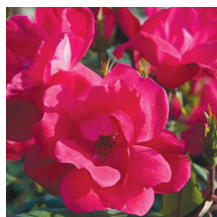

Rosa 'Radral' Coral Knock Out™ PP19803

Coral Knock Out™ Shrub Rose

Height: 1.2m Spread: 1.2m Zone: 4

Full Sun

6-10 / Orange

Mounding

Dark Green

A new introduction to knockout roses. This unique coral colour is even stronger in hot humid climates. It will bloom from spring through fall and maintains an upright to rounded habit.

Product Codes: #2 Cont.: FSRCK0002.N17.25