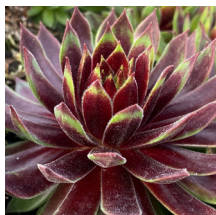

Sempervivum Chick Charms® 'Grape Galaxy™'

Grape Galaxy Hens and Chicks

Height: 5-8cm   Spread: 25-30cm   Zone: 3
Full Sun   7-8 / Pink
Spreading   Purple

Silvery-grey leaves are edged with deep burgundy. Each leaf is trimmed with a neat row of tiny white hairs. Grape Galaxy forms open rosettes that are quite distinct. Pink, star-shaped flower stalks rise above the foliage in mid-summer.

Product Codes: #1 Cont.: PESCCGG01.8.15/7.80