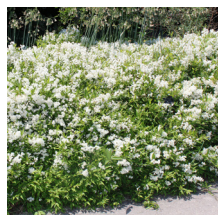

Deutzia 'NCDX3' Yuki Kabuki™ PW PPAF

Yuki Kabuki™ Deutzia

Height: 30-60cm Spread: 30-60cm Zone: 5

Part Sun/Part Shade

4-6 / Pink

Mounding

Bright Green

This variety has a tight rounded habit and has masses of tiny pink and white blooms in spring, with the added bonus of a great fall colour.

Product Codes: #2 Cont.: FSDYK0002.N17.25