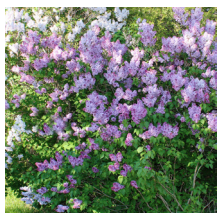

Syringa vulgaris 'Mme Lemoine'

Mme Lemoine French Hybrid Lilac

Height: 3-3.5m	Spread: 2m	Zone: 3
Full Sun	5 / White	
Upright	Bright Green	

This is a vigorous plant that grows wider than tall. Fragrant, double white flowers are very showy.

Product Codes: #2 Cont.: FSSML0002.16.20/15.45 #5 Cont.: FSSML0005.N25.00
#10 Cont.: FSSMLCG10.N67.95