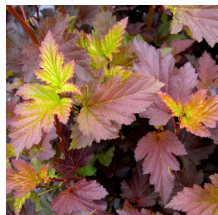

Physocarpus opulifolius

Common Ninebark

8-9

Height: 1.5-2.2m Spread: 1.2-1.8m Zone: 2

Full Sun

6 / White

Rounded

Bright Green

A durable upright plant effective as a hedge, mixed in a shrub border or for erosion control. Lush green foliage with clusters of pinkish-white flowers in June. North American native plant. The berries are edible.

Product Codes: #2 Cont.: FSPOP0002.12.25/11.50

Physocarpus opulifolius 'Center Glow™' PP16894

Center Glow™ Ninebark

Height: 1.8-2.4m Spread: 1.8-2.4m Zone: 3

Full Sun

6 / White

Upright

Red

The new foliage is a lovely red with a bright yellow base. Clusters of pinkish-white flowers appear late spring.

Product Codes: #2 Cont.: FSPCG0002.13.15/12.40