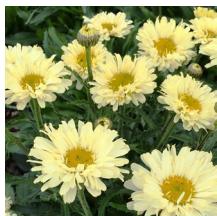

Leucanthemum x superbum 'Real Dream'

Real Dream Shasta Daisy

Height: 40cm	Spread: 35cm	Zone: 5
Full Sun	6-9 / Yellow	
Mounding	Dark Green	

Large, semi-double flowers rise out of a lush mound of coarse, dark green foliage in summer. The soft lemon yellow blooms age to a crisp white. Excellent for cutting.

Product Codes:

11cm Pot: PQSHARD11.N3.75