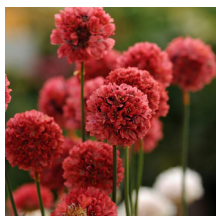

Armeria pseudarmeria 'Ballerina Lilac'

Ballerina Lilac Sea Thrift

Height: 35cm   Spread: 35cm   Zone: 5
Full Sun   5-6 / Lilac
Mounding   Dark Green

Globe shaped blooms on top of attractive grassy foliage. Used in walkways, small spaces and baskets.

Product Codes: #1 Cont.: PEARMBL01.7.25/6.95

Armeria pseudarmeria 'Ballerina Red'

Ballerina Red Sea Thrift

Height: 35cm   Spread: 35cm   Zone: 5
Full Sun   5-6 / Red
Mounding   Dark Green

Teems with red pom poms in the late spring till late summer if dead-headed. This little perennial does well anywhere.

Product Codes: #1 Cont.: PEARMBR01.7.25/6.95

Native

Growth Habit

Time/Bloom

Foliage

Fruit Time

Full Sun

Partial Sun

Full Shade