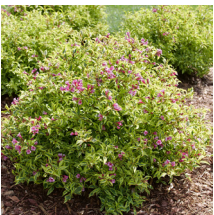

Weigela florida 'FLORACLAR' Bubbly Wine™

Bubbly Wine™ Weigela

Height: 45-90cm Spread: 60-90cm Zone: 4

Full Sun

6-8 / Pink

Mounding

Chartreuse

This weigela has sparkling hues of yellow, green, and burgundy on a compact rounded shrub. Like all variegated plants the occasional reversion will appear.

Product Codes: #2 Cont.: FSWBW0002.N17.25