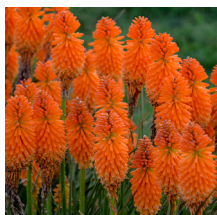

Kniphofia Popsicle™ 'Mango Popsicle' PP22968

Mango Popsicle Dwarf Poker

Height: 70cm   Spread: 45cm   Zone: 6

Full Sun

6-8 / Orange

Arching/Upright

Dark Green

Delicious spikes of sweet, mango-orange, that bloom continuously summer into fall. The short grassy foliage looks neat all summer. A terrific drought tolerant garden plant.

Product Codes: #1 Cont.: PEKMP0001.10.45/10.15

Kniphofia Popsicle™ 'Papaya Popsicle' PP22915

Papaya Popsicle Dwarf Poker

Height: 30cm   Spread: 45cm   Zone: 6

Full Sun

6-10 / Orange

Arching/Upright

Bright Green

A poker with a twist! An all summer bloomer with spikes of eye-popping blooms.

Product Codes: #1 Cont.: PEKPP0001.10.45/10.15

Native

Growth Habit

Time/Bloom

Foliage

Fruit Time

Full Sun

Partial Sun

Full Shade

Kniphofia Pyromania™ 'Orange Blaze'

Orange Blaze Red Hot Poker

Height: 60-75cm   Spread: 45-60cm   Zone: 5

Full Sun

6-8 / Orange

Upright

Dark Green

Bring unique drama to your landscape with the spiky flowers and upright habit of this perennial. Bright orange flowers are produced over grass-like foliage.

Product Codes: #1 Cont.: PEKOB0001.11.50/11.15

Kniphofia Pyromania™ 'Rocket's Red Glare'

Rocket's Red Glare Red Hot Poker

Height: 75-90cm   Spread: 45-60cm   Zone: 6

Full Sun

6-8 / Red-Orange

Upright

Dark Green

The spiky flowers and upright habit of this perennial bring a unique look to your landscape. Vibrant, warm buds open to creamy-peach flowers over grass-like foliage.

Product Codes: #1 Cont.: PEKRG0001.11.50/11.15