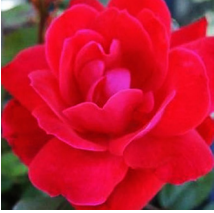

Rosa 'Radslam' Orange Glow™ Knock Out® PPAF

Orange Glow Knock Out® Shrub Rose

Height: 80-90cm Spread: 1.2-1.3m Zone: 4

Full Sun

6-10 / Orange

Mounding

Dark Green

Orange Glow™ Knock Out® delivers flower power like no other with luminous orange flowers that bloom repeatedly from spring to frost.

Product Codes: #2 Cont.: FSROGKN02.N17.25

Rosa 'Radtko' Double Knock Out® PP16202

Double Knock Out® Shrub Rose

Height: 90-120cm Spread: 90-120cm Zone: 4

Full Sun

6-10 / Red

Mounding

Dark Green

This variety has a slightly spicy, light tea rose fragrance. Totally resistant to black spot. The full double cherry-red flowers look just like a classic rose.

Product Codes: #2 Cont.: FSRDK0002.N17.25

Rosa 'Radtkopink' Pink Double Knock Out®

Pink Double Knock Out® Shrub Rose

Height: 90-120cm Spread: 90-120cm Zone: 4

Full Sun

6-10 / Pink

Mounding

Dark Green

Incredible flower power, with a generous bloom cycle. Pest & disease resistant.

Product Codes: #2 Cont.: FSRDP0002.N17.25

Rosa 'Radwhite' White Knock Out® PP20273

White Knock Out® Shrub Rose

Height: 90-120cm Spread: 90-120cm Zone: 4

Full Sun

6-10 / White

Mounding

Dark Green

Masses of single white blooms. No more mildew, rust or black spot. Very free-blooming.

Product Codes: #2 Cont.: FSRWO0002.N17.25