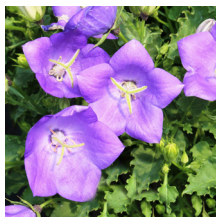

Campanula carpatica 'Pearl Deep Blue'

Carpathian Bellflower

Height: 20cm   Spread: 30cm   Zone: 3
Full Sun   5-8 / Purple
Mounding   Dark Green

These blue-violet flowers with dark green leaves tends to be more heat tolerant than other carpatikas.

Product Codes: 9cm Pot: PPCAMPB09.2.30/2.20   #1 Cont.: PECAMPE01.7.25/6.95

Campanula carpatica 'Pearl White'

Carpathian Bellflower

Height: 20cm   Spread: 30cm   Zone: 3
Full Sun   5-8 / White
Mounding   Dark Green

Plants form a low, cushion-shaped mound with loads of upfacing clear white flowers. Excellent choice for the rock garden, edging and in containers.

Product Codes: 9cm Pot: PPCAMPW09.2.30/2.20   #1 Cont.: PECAMPW01.7.25/6.95

Native

Growth Habit

Time/Bloom

Foliage

Fruit Time

Full Sun

Partial Sun

Full Shade

Campanula carpatica 'Rapido Blue'

Rapido Blue Bellflower

Height: 15cm   Spread: 20cm   Zone: 3
Full Sun   5-8 / Blue
Mounding   Dark Green

Loads of open violet-blue bells appear in late spring through summer on a small compact mound of dark green leaves. An excellent choice for rock gardens, edging and containers.

Product Codes: 11cm Pot: PQCAMRB11.N3.75

Campanula carpatica 'Rapido White'

Rapido White Bellflower

Height: 15cm   Spread: 20cm   Zone: 3
Full Sun   5-8 / White
Mounding   Dark Green

Plants form a low cushion of small green leaves with loads of up-facing open white bells appearing in late spring through summer.

Product Codes: 11cm Pot: PQCAMRW11.N3.75