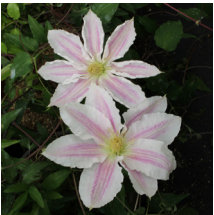

Product Codes: #1 Cont. Stkd: VICPA2Y01.13.45/12.95

Clematis Vancouver™ 'Cotton Candy'

Cotton Candy Clematis

Height: 2-3m Spread: 1-1.5m Zone: 4

Full Sun

5-6, 9 / Pink

Climber

Bright Green