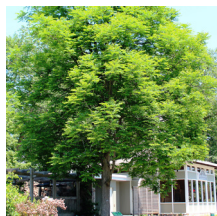

A fast growing, pest resistant shade tree. Has the largest leaves of any tree in Canada.

Product Codes: #1 Cont.: TRGDI0001.N10.45 #5 Cont.: TRGDI0005.N36.60