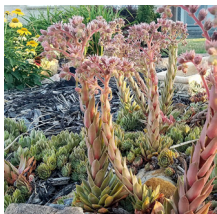

Sempervivum 'Lavender Ice'

Lavender Ice Hens and Chicks

Height: 15-20cm   Spread: 25-30cm   Zone: 3
Full Sun   8-9 / Pink
Spreading   Silver

Unique icy silver rosettes flushed with lavender and pink tones. Vivid pink stems carry multiple offsets (chicks).

Product Codes: #1 Cont.: PESEMLI01.7.25/6.95