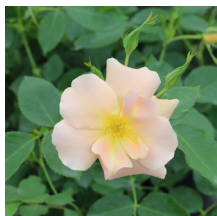

Rosa 49th Parallel Canadian Shield®

Canadian Shield® Shrub Rose

Height: 1.2-1.5m Spread: 90-120cm Zone: 3

Full Sun

6-9 / Red

Rounded

Dark Green

This introduction will have double red flowers. It is compact, disease resistant, a pretty shrub rose.

Product Codes: #2 Cont.: FSROSC02.17.50/16.75