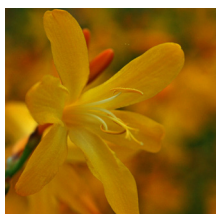

Crocosmia 'Emberglow'

Emberglow Montbretia

Height: 75cm   Spread: 30cm   Zone: 5
Full Sun   7-9 / Red-Orange
Arching/Upright   Dark Green

A cousin to the gladiola. An early flowering variety with arching, funnel-shaped nodding blooms.

Product Codes: #1 Cont.: PECEG0001.7.25/6.95