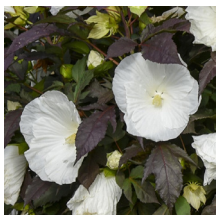

Hibiscus Summerific® 'Berry Awesome'

Berry Awesome Rose Mallow

Height: 1.2-1.5m Spread: 1.2-1.5m Zone: 4
Full Sun Upright 7-9 / Pink Dark Green

Lavender pink flowers with a red eye and contrasting deep green foliage. A perfect backdrop or centrepiece for sunny borders. Blooms late summer into early fall.

Product Codes: #2 Cont.: PEHIBBA02.14.65/14.15

Hibiscus Summerific® 'Cookies and Cream'

Cookies and Cream Rose Mallow

Height: 75-90cm Spread: 1-1.25m Zone: 4
Full Sun Upright 7-9 / White Black

A night and day combination of matte black foliage and pure white flowers. Each bloom is absent the typical red eye of Hardy Hibiscus, appearing solid white. The back of each petal has a slight pink blush near the tip.

Product Codes: #2 Cont.: PEHSUCC02.14.65/14.15

Native

Growth Habit

Time/Bloom

Foliage

Fruit Time

Full Sun

Partial Sun

Full Shade