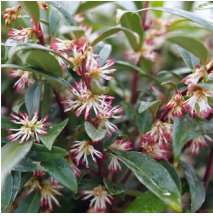

Product Codes: #2 Cont.: FSSAMLL02.N17.25

Sarcococca hookeriana 'Purplerij1' Sweet & Lo™

Sweet & Lo™ Sweet Box

Height: 60-90cm Spread: 45-80cm Zone: 5

Part Sun/Part Shade
Mounding

4-5 / White
Bright Green

This very shade tolerant evergreen shrub flowers in early spring with bunches of thin two-toned hot pink and white thin flowers that have a jasmine-like fragrance.