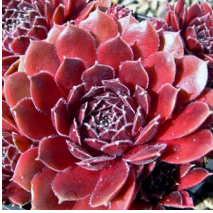

Sempervivum 'Reinhardt'

Reinhardt Hens and Chicks

Height: 10-20cm Spread: 15-30cm Zone: 2

Full Sun

7-8 / Light Pink

Spreading

Bright Green

This selection has medium-sized rosettes of emerald green, with distinctive purple-black leaf tips. Short spikes of pastel flowers appear in summer.

Product Codes:

#1 Cont.: PESRH0001.7.25/6.95