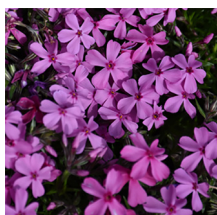

Phlox subulata 'Spring Dark Pink'

Spring Dark Pink Phlox

Height: 10-15cm Spread: 20-25cm Zone: 2
Part Sun/Part Shade 4-5 / Pink
Spreading Dark Green

This variety produces a showy display of dark pink flowers smothering the plant in late spring. Wonderful for rock gardens, edging, or in mixed containers.

Product Codes: #1 Cont.: PEPSDPO1.7.25/6.95