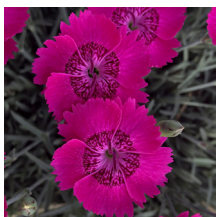

Dianthus Star Single™ 'Fire Star Improved'

Fire Star Improved Pinks

Height: 20-30cm Spread: 20-30cm Zone: 5
Full Sun 5-7 / Red
Mounding Blue Green

An improved version of the classic Fire Star, this variety has the same bold red flowers, but even more abundant on a more compact form. An excellent selection for rock gardens or mixed containers.

Product Codes: #1 Cont.: PEDFSIM01.7.25/6.95