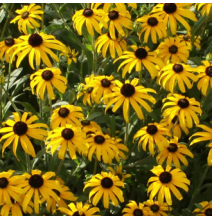

Pasque Flower

Height: 15-30cm Spread: 20-30cm Zone: 2

Full Sun

4-5 / Assorted

Mounding

Dark Green

A long time favourite for the early spring garden. Crocus-like flowers.

Product Codes: 9cm Pot: PPPULVU09.2.30/2.20