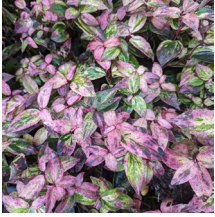

Leucothoe fon. 'SMNFLGRV' Paisley Pup™

Paisley Pup™ Doghobble

Height: 90-120cm Spread: 1.2-1.5m

Zone: 5

Part Sun/ Part Shade

5 / White

Arching/Upright

Various

This broadleaf evergreen is native to North America and is filled with eye-catching variegated foliage in shades of pink, green, cream and bronze. Tiny bell-shaped flowers are strung along arching branches, feeding pollinators in the late springtime.

Product Codes: #2 Cont. DP Pot: BELSP0002.25.00/24.00

Native

Growth Habit

Time/Bloom

Foliage

Fruit Time

Full Sun

Partial Sun

Full Shade