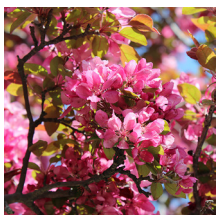

Malus 'Prairie Fire'

Prairie Fire Crabapple

8

Height: 6.6-8.4m Spread: 6.6-8.4m

Zone: 4

Full Sun

5 / Maroon

Rounded

Dark Green

A beautiful species of crabapple that blooms in May with crimson coloured buds that open to purple-red.

Product Codes:

#7 Cont.: TRMPFCG07.N56.50