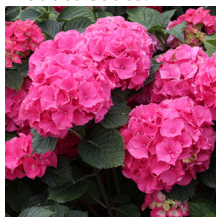

Native

Growth
Habit

Time/
Bloom

Foliage

Fruit
Time

Full Sun

Partial
Sun

Full
Shade

Hydrangea macrophylla Eclipse® FE PP34544

Eclipse Hydrangea

Height: 90-150cm Spread: 90-150cm

Zone: 5

Part Sun/Part Shade

6-9 / Purple

Mounding

Purple

This hydrangea has a true dark leaf, that keeps its colour all summer long, and spectacular dark purple or cranberry blossoms. It stands out in the landscape or in containers.

Product Codes:

#2 Cont.: FSHMAEC02.N17.25

Hydrangea macrophylla 'Forever Pink'

Forever Pink Hydrangea

Height: 90cm

Spread: 90cm

Zone: 5

Part Sun/Part Shade

6-8 / Pink

Mounding

Bright Green

A compact, mop-head hydrangea that blooms from June until August. Typically would flower pink but will flower blue if soil is acidic.

Product Codes:

#5 Cont. Pink: FSHFP0005.25.00/24.00

Hydrangea macrophylla 'Galaxy White'

Galaxy White Hydrangea

Height: 70cm

Spread: 65cm

Zone: 5

Part Sun/Part Shade

6-9 / White

Rounded

Dark Green

A gorgeous addition to your landscape that produces flower buds on new growth to ensure blooms every year.

Product Codes:

#2 Cont. White: FSHWO0002.18.75/18.00 #5 Cont. White: FSHWO0005.26.65/25.65

Hydrangea mac. 'Hokomabavi' Frill Ride™

Frill Ride™ Hydrangea

Height: 60-90cm Spread: 60-90cm

Zone: 5

Part Sun/Part Shade

6-9 / Pink

Rounded

Dark Green

Produces large rounded flower clusters of rich pink flowers with frilly edges. Foliage is deep green and glossy. Blooms from late spring through summer.

Product Codes:

#2 Cont.: FSHFRRIO2.N17.25