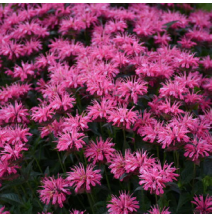

Monarda fistulosa

Wild Bergamot

Height: 60-120cm Spread: 60-90cm Zone: 3
Part Sun/Part Shade 7-9 / Lilac
Upright Dark Green

This clump-forming perennial boosts masses of fragrant, lilac-purple flowers, borne in dense, globular heads, the nectar-rich blooms ensure the butterflies and hummingbirds are regular visitors to the garden.

Product Codes: 11cm Native: PQMFIEC11.N3.75