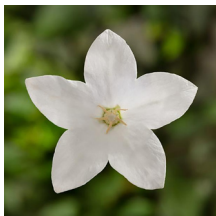

Platycodon grandiflorus 'Twinkle™ Blue'

Twinkle Blue Balloon Flower

Height: 15-20cm Spread: 15-20cm Zone: 3

Part Sun/Part Shade

6-8 / Blue

Mounding

Dark Green

A dwarf selection with whimsical flower buds shaped like hot air balloons that open to large violet-blue flowers. An exceptionally long bloom time, from early spring through the summer.

Product Codes: #1 Cont.: PEPLATB01.7.25/6.95