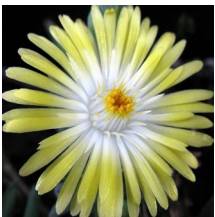

Peridot Ice Plant

Height: 12cm Spread: 45cm Zone: 5

Full Sun

5-9 / Yellow

Spreading

Dark Green

This beautiful compact ice plant blooms from spring to frost. Drought tolerant.

Product Codes: 9cm Pot: GCDJDPE09.2.30/2.20