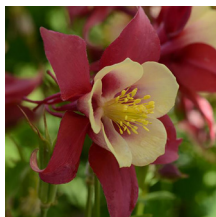

Aquilegia Early Bird™ 'Red & Yellow'

Red & Yellow Columbine

Height: 25-30cm Spread: 20-25cm Zone: 3
Full Sun 5-6 / Red
Mounding Dark Green

Stunning outer red petals are accompanied by central yellow petals. Dainty blooms hover above mounding foliage. Attractive to pollinators.

Product Codes: #1 Cont.: PEAEBRY01.7.25/6.95