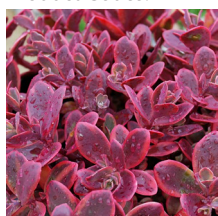

Sedum Sunsparkler® 'Plum Dazzled'

Plum Dazzled Stonecrop

Height: 10-15cm Spread: 40-45cm Zone: 4
Full Sun 8-9 / Pink
Spreading Purple

A low mounding perennial with stunning dark purple foliage and large, cherry coloured flowers in late summer. It will colour the garden the entire season. Will dazzle in mass plantings, mixed containers, and in perennial borders.

Product Codes: #1 Cont.: PESSSPD01.7.25/6.95