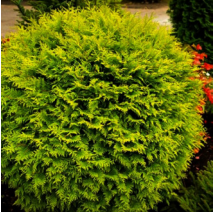

Full Sun

Partial Sun

Full Shade

Cedars

Native

Growth Habit

Time/Bloom

Foliage

Fruit Time