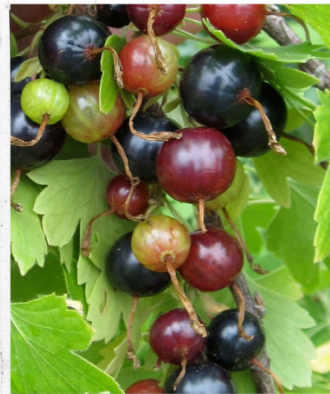

01100463544

01100463544

01100463544

Fruit Bushes