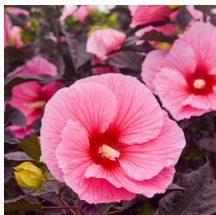

Full Shade

Hibiscus Summerific® 'Edge of Night'

Edge of Night Rose Mallow

Height: 90-150cm Spread: 1.2-1.5m Zone: 4
 Part Sun/Part Shade Upright 7-9 / Pink Black

Large 7-8" bubblegum pink flowers have darker pink veining. Produced on a large mounding habit of jet black foliage. Wonderful for late season color. Best color and performance will be in full sun.