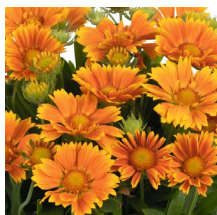

Product Codes: #1 Cont.: PEGSTCS01.7.25/6.95

Fruit Time

Full Sun

Partial Sun

Full Shade

Gaillardia aristata SpinTop 'Mango' PPAF

Mango Blanket Flower

Height: 20-30cm Spread: 30-40cm Zone: 3
 Full Sun  6-10 / Orange
 Mounding  Dark Green

A compact Gaillardia with bright, yellow to orange daisy-like flowers that continue to bloom from late spring until fall. It also attracts butterflies, hummingbirds and pollinator bees to the early spring garden.