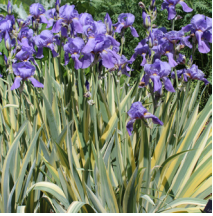

Product Codes:

#1 Cont.: PEIPL0001.9.25/8.95

Iris pallida 'Aurea Variegata'

Golden Variegated Sweet Iris

Height: 60cm Spread: 45cm Zone: 3

Full Sun

6 / Blue

Arching/Upright