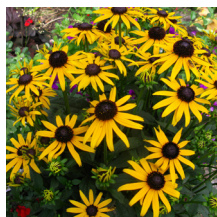

Rudbeckia fulgida 'Goldblitz'

Goldblitz Black-Eyed Susan

Height: 60-70cm Spread: 35-45cm Zone: 3
Full Sun 7-9 / Yellow
Upright Dark Green

Strong, low-maintenance variety for borders and landscapes. Plants have tight foliage with shiny, dark green leaves and flower abundantly from Summer well into Fall. Golden yellow horizontal petals contrast nicely with the black center disc.

Product Codes: #1 Cont.: PERUDGB01.7.25/6.95

Rudbeckia ful. var. sullivantii 'Little Goldstar'

Black-Eyed Susan

Height: 35-40cm Spread: 35-40cm Zone: 4
Full Sun 7-10 / Yellow
Mounding Dark Green

Uniform, compact and a burst of colour on this short, floriferous daisy.

Product Codes: #1 Cont.: PERULGS01.8.15/7.80

Native

Growth Habit

Time/Bloom

Foliage

Fruit Time

Full Sun

Partial Sun

Full Shade