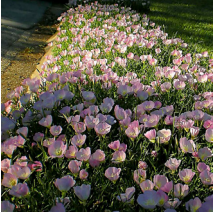

Oenothera berlanderi 'Siskiyou'

Siskiyou Evening Primrose

Height: 20-25cm Spread: 30cm Zone: 4

Full Sun

6-7 / Light Pink

Spreading

Dark Green

Delicate pink saucer shaped flowers belie the toughness of this plant that thrives with little or no care. Great groundcover for low-maintenance areas.

Product Codes:

#1 Cont.: PEOENSI01.7.25/6.95

Oenothera missouriensis

Evening Primrose / Ozark Sundrops

Height: 15-30cm Spread: 30cm Zone: 3

Full Sun

6-8 / Yellow

Spreading

Bright Green

Canary yellow, mildly fragrant flowers complimented by dark green lanceolate leaves.

Product Codes:

9cm Pot: PPOEN09CM.2.30/2.20

#1 Cont.: PEOEN0001.7.25/6.95

Paeonia 'Alexandra Duff'

Alexandra Duff Peony

Height: 70-90cm Spread: 90cm Zone: 3

Full Sun

5-6 / Light Pink

Arching/Upright

Dark Green

A large double bloom peony used for cut flowers and perennial borders.

Product Codes:

#2 Cont.: PEPEOAD02.18.85/18.30

Paeonia 'Barrington Belle'

Barrington Belle Peony

Height: 70-90cm Spread: 90cm Zone: 3

Full Sun

5-6 / Red

Arching/Upright

Dark Green

Features bold, lightly scented, plum-red, cup-shaped flowers with lemon-yellow anthers. Beautiful for cutting.

Product Codes:

#2 Cont.: PEPEOBA02.18.85/18.30

Paeonia 'Bowl of Beauty'

Bowl of Beauty Peony

Height: 65-75cm Spread: 65-75cm Zone: 3

Full Sun

5-6 / Pink

Arching/Upright

Dark Green

Bold, lightly-scented, rose, cup-shaped flowers with buttery yellow eyes and creamy white anthers.

Product Codes:

#2 Cont.: PEPEOBB02.18.85/18.30

1-800-661-5237

www.willowbrooknurseries.com

107