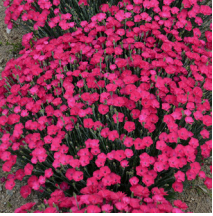

Dianthus 'Edgy Sugar'n Spice'

Sugar'n Spice Pinks

Height: 15-20cm Spread: 30-35cm

Zone: 4

Full Sun

5-7 / Assorted

Mounding

Blue Green

This dianthus has a mix of bloom colours that come up above the blue green foliage in late spring. Great for patio pots and edging.

Product Codes:

#1 Cont.: PEDSUSP01.7.25/6.95

Dianthus 'Paint the Town Magenta' PW PP29222

Magenta Pinks

Height: 15-20cm Spread: 30-35cm

Zone: 4

Full Sun

5-7 / Pink

Mounding

Blue Green

One of the earliest Dianthus to bloom. Producing single, vibrant magenta pink flowers atop a low mound of glaucous blue foliage. Use to edge sunny borders and pathways.

Product Codes:

#1 Cont.: PEDPTMA01.10.45/10.15