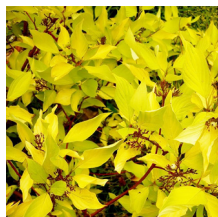

Native

Growth
Habit

Time/
Bloom

Foliage

Fruit
Time

Full Sun

Partial
Sun

Full
Shade