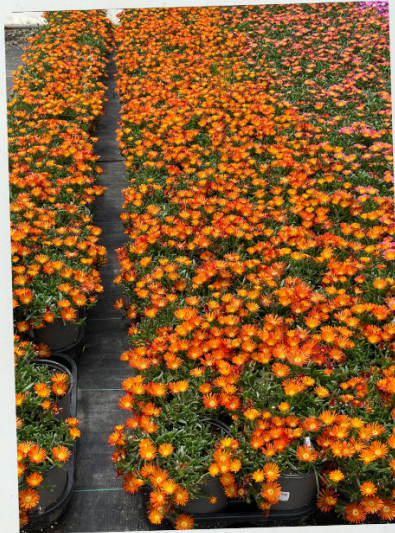

Goundcover