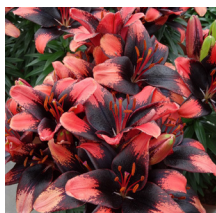

Lilium asiatic 'Tiny Rocket®' PP24500

Tiny Rocket® Lily

Height: 35-40cm Spread: 25-30cm Zone: 3
Full Sun 6-7 / Red
Upright Dark Green

Upward facing deep red flowers with strong green foliage. Bright and long lasting. Very showy.

Product Codes: #1 Cont.: PELILRO01.8.15/7.80 #2 Cont. Red: PELILROR2.11.80/11.45