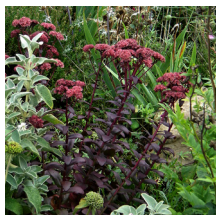

Product Codes: #1 Cont.: PESJA0001.10.45/10.15

Sedum hybrid 'Purple Emperor'

Purple Emperor Stonecrop

Height: 30-40cm Spread: 45-60cm Zone: 2
 Full Sun Upright 8-10 / Pink
 Purple

Deep pink flowers and purple-black foliage make a stunning array of cut flowers.