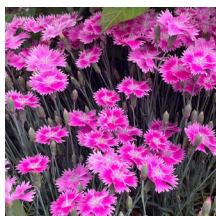

Dianthus EverBloom™ 'Watermelon Ice' PP33901

Watermelon Ice Pinks

Height: 15-20cm Spread: 40-60cm Zone: 4
Full Sun 5-9 / Pink
Mounding Blue Green

Bright watermelon-pink petals are brushed with just a hint of frosty white on fringed tips. Large fragrant flowers with continuous flowering from late spring through fall.

Product Codes: #1 Cont.: PEDIAWI01.7.25/6.95

Fruit Time

Full Sun

Partial Sun

Full Shade