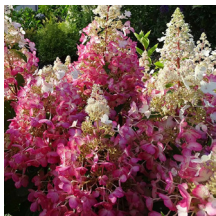

Hydrangea pan. Lavalamp™ Candelabra®

Candelabra® Hydrangea

Height: 1.2-1.8m Spread: 1.2-1.8m Zone: 3

Full Sun

7-10 / Cream

Upright

Dark Green

Candle shaped blooms start creamy white and transition to bright red as summer fades. The sturdy, red stems provide winter interest contrasting nicely with the snow.

Product Codes:

#2 Cont.: FSHLLCA02.N17.25