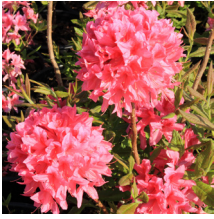

Azalea exbury 'Rosy Lights'

Rosy Lights Azalea

Height: 1.25-1.5m Spread: 1.25-1.5m Zone: 4

Part Sun/Part Shade

5-6 / Pink

Rounded

Dark Green

Clusters of fragrant rose trumpet-shaped flowers at the ends of the branches in mid spring, which emerge from distinctive cherry red flower buds before the leaves.

Product Codes: #2 Cont.: BEAOR0002.19.00/18.00

Azalea exbury 'Western Lights'

Western Lights Azalea

Height: 1.2-1.5m Spread: 1.2-1.5m Zone: 4

Part Sun/Part Shade

5-6 / Lilac

Rounded

Dark Green

Lavender flowers appear in trusses of up to 12. This deciduous shrub has dark green foliage in the summer followed by a variable red fall color.

Product Codes: #2 Cont.: BEAWL0002.19.00/18.00

Azalea x 'Girard's Hot Shot'

Girard's Hot Shot Azalea

Height: 60-90cm Spread: 90-120cm Zone: 5

Part Sun/Part Shade

5-6 / Red-Orange

Rounded

Dark Green

Clusters of lightly-scented crimson trumpet-shaped flowers at the ends of the branches in mid spring before the leaves. The glossy green leaves turn an outstanding orange in the fall.

Product Codes: #2 Cont.: BEAGH0002.N20.85

Azalea x 'Girard's Pleasant White'

Girard's Pleasant White Azalea

Height: 60-120cm Spread: 90-150cm Zone: 6

Part Sun/Part Shade

5-6 / White

Rounded

Dark Green

This elegant azalea shrub is bathed in clusters of incredible showy white blooms that is an excellent choice to mass in groups, or as an elegant focal point of the garden.

Product Codes: #2 Cont.: BEAGW0002.N20.85

Native

Growth Habit

Time/Bloom

Foliage

Fruit Time

Full Sun

Partial Sun

Full Shade