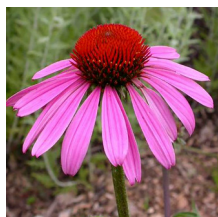

Echinacea purpurea 'Ruby Star'

Ruby Star Coneflower

Height: 90-100cm Spread: 50-60cm Zone: 3
 Full Sun 7-10 / Red
 Upright Bright Green

Large deeply coloured purple-pink petals are held horizontally around a dark bronze pincushion-like center cone. The daisy-like flowers appear from midsummer thru fall attracting numerous butterflies, bees and song birds.