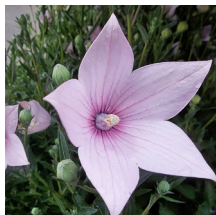

Platycodon grandiflorus 'Astra Blue'

Astra Blue Balloon Flower

Height: 20-25cm Spread: 30-40cm Zone: 3

Part Sun/Part Shade

7-8 / Blue

Mounding

Dark Green

The small habit of this variety makes it a good choice for rock gardens and mixed containers. It features 1.5" diameter, blue flowers throughout the summer.

Product Codes: 9cm Pot: PPPLAAB09.2.30/2.20 11cm Pot: PQPLAAB11.N3.75

Platycodon grandiflorus 'Astra Pink'

Astra Pink Balloon Flower

Height: 15-30cm Spread: 15-22cm Zone: 3

Full Sun

6-8 / Pink

Mounding

Dark Green

Blooms throughout summer with bright pink, balloon-shaped buds that burst open to bell-shaped flowers with 5 pointed lobes.

Product Codes: 9cm Pot: PPPLAAP09.2.30/2.20 11cm Pot: PQPLAAP11.N3.75

Native

Growth Habit

Time/Bloom

Foliage

Fruit Time

Full Sun

Partial Sun

Full Shade