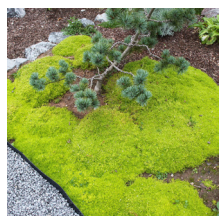

Sagina subulata 'Aurea'

Scotch Moss

Height: 5cm   Spread: 15-30cm   Zone: 3
Full Sun   6-8 / White
Spreading   Chartreuse

A yellow groundcover that provides nice contrast for rock gardens or planters. Excellent for filling in between the cracks of flagstone paving, in the rock garden or as a lawn substitute.

Product Codes:

#1 Cont.: PESAS0001.7.25/6.95

Native

Growth Habit

Time/Bloom

Foliage

Fruit Time

Full Sun

Partial Sun

Full Shade