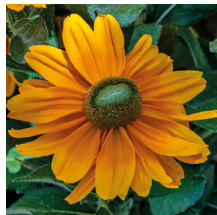

Rudbeckia hirta

Black-Eyed Susan

Height: 60-90cm Spread: 30-60cm Zone: 3
Full Sun 6-9 / Yellow
Upright Dark Green

Rudbeckia hirta is a biennial or short lived perennial wildflower. It produces large golden-yellow flowers that surround a dense chocolate brown cone. Seeds are a favourite of song birds. Plants have a tendency to self-seed.

Product Codes: 11cm Native: PQRUHEC11.N3.75