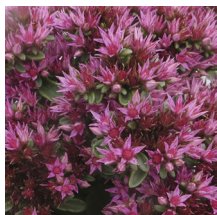

Sedum spurium 'Spot On™ Deep Rose'

Spot On™ Deep Rose Stonecrop

Height: 10-15cm	Spread: 30-60cm	Zone: 4
Full Sun	7-8 / Maroon	
Spreading	Olive Green	

This sedum offers a spreading mat of olive green foliage highlighted with burgundy that is topped with clusters of rich maroon flowers in summer.

Product Codes:

#1 Cont.: PESSODR01.7.25/6.95