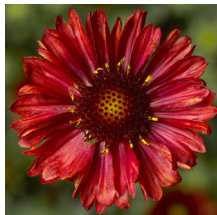

Gaillardia aristata Barbican™ Red'

Barbican Red Blanket Flower

Height: 35-40cm Spread: 35-40cm Zone: 4
Full Sun 6-10 / Red
Mounding Dark Green

Twice the flower power with a much more dense, rounded habit than other Gaillardias. A carefree perennial with vibrant flowers that bloom nonstop all season. Perfect for hot sunny borders and cutting gardens.

Product Codes: #1 Cont. Yellow: PEGBAREP1.8.05/7.65

Gaillardia aristata Barbican™ 'Yellow Red Ring'

Barbican Yellow Red Ring Blanket Flower

Height: 35-40cm Spread: 35-40cm Zone: 4
Full Sun 6-8 / Yellow
Mounding Dark Green

Lush overlapping petals tipped in yellow flaunt a wide crimson-red center ring. Daisy-like flowers reliably bloom late spring through summer

Product Codes: #1 Cont. Yellow: PEGBAYRP1.8.05/7.65

Native

Growth Habit

Time/Bloom

Foliage

Gaillardia aristata SpinTop 'Copper Sun' PPAF

Copper Sun Blanket Flower

Height: 20-30cm Spread: 30-40cm Zone: 4
Full Sun 6-9 / Orange
Mounding Dark Green

This selection from the Spin Top series forms a low mound of light green leaves, bearing upright stems of large daisy-type copper-orange fluted petals with yellow tips. A great border plant with a very long season of bloom. Attracts butterflies.

Product Codes: #1 Cont.: PEGSTCS01.7.25/6.95

Fruit Time

Full Sun

Partial Sun

Full Shade

Gaillardia aristata SpinTop 'Mango' PPAF

Mango Blanket Flower

Height: 20-30cm Spread: 30-40cm Zone: 3
Full Sun 6-10 / Orange
Mounding Dark Green

A compact Gaillardia with bright, yellow to orange daisy-like flowers that continue to bloom from late spring until fall. It also attracts butterflies, hummingbirds and pollinator bees to the early spring garden.

Product Codes: #1 Cont.: PEGSTMA01.7.25/6.95