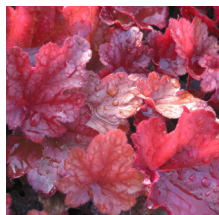

Heuchera hybrid 'Paprika' PP24575

Paprika Coral Bells

Height: 20-30cm Spread: 25-30cm Zone: 4

Part Sun/Part Shade

5-6 / White

Mounding

Orange

The brightest orange Heuchera, the colour changes from a bright rose orange in spring to orange in summer.

Product Codes:

#1 Cont.: PEHEUPA01.8.15/7.80