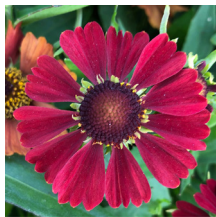

Helenium autumnale HayDay™ 'Gold Bicolor'

Gold Bicolor Sneezeweed

Height: 35-45cm Spread: 35-45cm Zone: 5
Full Sun 6-8 / Yellow
Upright Dark Green

The perfect summer perennial for attracting pollinators and bringing exciting new genetics into classic prairies wildflower.

Product Codes: #2 Cont.: PEHELGB02.11.30/10.95