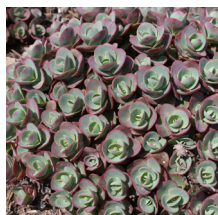

Sedum Sunsparkler® 'Lime Twister' PP26895

Lime Twister Stonecrop

Height: 15-20cm Spread: 40-45cm Zone: 4
Full Sun 8-9 / Pink
Spreading Green & White

Bright green leaves with striking soft white edges. Flowers bloom from summer to fall in a hot pink that contrasts beautifully with the foliage. Works well in containers and with other succulents. Critter resistant.

Product Codes: 11cm Pot: PQSSSLT11.N3.75 #1 Cont.: PESSSLT01.7.25/6.95

Sedum Sunsparkler® 'Lime Zinger' PP24632

Lime Zinger Stonecrop

Height: 15cm Spread: 45cm Zone: 4
Full Sun 8-9 / Light Pink
Spreading Bright Green

Succulent apple green leaves are edged in cherry red. Large clusters of soft pink flowers from late August through September.

Product Codes: #1 Cont.: PESSSLZ01.7.25/6.95

Native

Growth Habit

Time/Bloom

Foliage

Fruit Time

Full Sun

Partial Sun

Full Shade