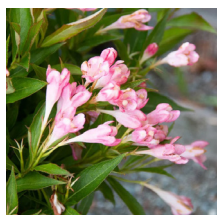

Weigela Sonic Bloom® 'SMNW9RB' Punch™

Punch™ Reblooming Weigela

Height: 1.2cm   Spread: 1.2cm   Zone: 4

Full Sun   Pink
Mounding   Bright Green

The blooms are a rich punch-pink colour and absolutely cover the foliage in springtime. It takes a brief rest in early summer and reblooms through late summer and fall. The foliage has a pretty bronze tint to it.

Product Codes: #2 Cont.: FSWSBPU02.N17.25