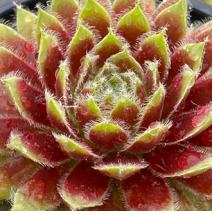

Semp. Chick Charms® 'Cranberry Cocktail™'

Cranberry Cocktail Hens and Chicks

Height: 5-8cm	Spread: 25-30cm	Zone: 3
Full Sun	7-8 / Pink	
Spreading	Red	

Cranberry Cocktail has dark burgundy leaves, with bright chartreuse green tips. The rosettes grow up to 12 inches wide and 3 inches tall. Plant these in rock gardens, wall plantings or in patio planters.

Product Codes: #1 Cont.: PESCC01.8.15/7.80

Sempervivum Chick Charms® 'Gold Dust' PPAF

Gold Dust Hens and Chicks

Height: 0cm	Spread: 0cm	Zone: 3
Full Sun	8-9 / Orange	
Spreading	Orange	

This sempervivum has season changing colour, starting from gold in the spring, to orange tones in the summer, and dark red in winter topped off with unique 'frosted' tips all year round.

Product Codes: #1 Cont.: PESCCGD01.11.50/11.15