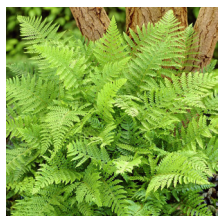

Native to North America. Plants form a tidy, low to medium-sized clump of dark-green, leathery fronds, remaining evergreen in most regions. Tolerates summer heat and humidity.

Product Codes:

#1 Cont.: FECHR0001.7.80/7.50