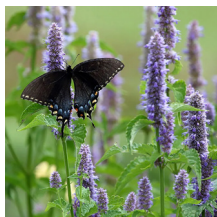

Agastache foeniculum

Anise Hyssop

Height: 60-120cm Spread: 30-90cm Zone: 4
Part Sun/Part Shade 6-9 / Purple
Upright Bright Green

This upright, clump-forming perennial has attractive spikes of small tubular purple flowers from early summer to early fall. They are attractive to bees, hummingbirds, and butterflies.

Product Codes: 11cm Native: PQAFOEC11.N3.75

Agastache POQUITO™ 'Butter Yellow' PP30403

Butter Yellow Hyssop

Height: 35-40cm Spread: 50-55cm Zone: 5
Full Sun 6-9 / Yellow
Mounding Dark Green

Showy dense heads of butter yellow flowers from spring to fall. Mounding habit, great pollinator and drought tolerant once established.

Product Codes: #1 Cont.: PEAPOBY01.7.25/6.95

Native

Growth Habit

Time/Bloom

Foliage

Fruit Time

Full Sun

Partial Sun

Full Shade

Ajuga Feathered Friends® 'Pleasant Pheasant'

Pleasant Pheasant Bugleweed

Height: 10-15cm Spread: 30-60cm Zone: 4
Part Sun/Part Shade 5-7 / Blue
Spreading Orange

This fast growing, large leaved selection with leaves ranging from bright yellow, to amber, to nearly rosy-pink. Short spires of bright blue flowers bloom in late spring.

Product Codes: #1 Cont.: PEAFFPP01.9.25/8.95

Ajuga Feathered Friends® 'Tropical Toucan'

Tropical Toucan Bugleweed

Height: 10-15cm Spread: 30-60cm Zone: 4
Part Sun/Part Shade 5-7 / Blue
Spreading Yellow

This vigorous evergreen perennial has large brilliant gold leaves, which quickly form a dense carpet. In spring and summer, the foliage is topped with pretty cobalt-blue flower spikes

Product Codes: #1 Cont.: PEAFFTT01.9.25/8.95