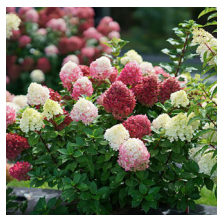

Native

Growth
Habit

Time/
Bloom

Foliage

Fruit
Time

Full Sun

Partial
Sun

Full
Shade