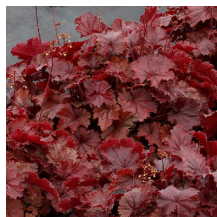

Heuchera Northern Exposure™ 'Red' PP29420

Red Coral Bells

Height: 35-45cm Spread: 45-50cm Zone: 4
Part Sun/Part Shade 6-7 / Green
Mounding Red

Compact mound of red to burgundy rounded foliage. Abundant red stems hold yellow-green blooms above the foliage from late spring through summer. Holds foliage colour later than other coral bells. Excellent for borders and containers.

Product Codes: #1 Cont.: PEHNERE01.9.25/8.95

Heuchera Primo™ 'Black Pearl' PW PP29395

Black Pearl Coral Bells

Height: 20-25cm Spread: 45-55cm Zone: 4
Part Sun/Part Shade 6-7 / Light Pink
Mounding Black

A stunning black foliage coral bell that does equally well in sun or shade. Jet black leaves have scalloped, ruffled edges and rosy purple undersides. Produces white flowers with pink calyxes.

Product Codes: #1 Cont.: PEHEUBP01.11.50/11.15

Native

Growth Habit

Time/Bloom

Foliage

Fruit Time

Full Sun

Partial Sun

Full Shade

Heuchera Primo™ 'Peachberry Ice' PW PP31433

Peachberry Ice Coral Bells

Height: 20-25cm Spread: 40-50cm Zone: 4
Part Sun/Part Shade 6-7 / Cream
Mounding Orange

A beautiful option for adding orange to a shade garden. Large, apricot orange leaves have a silver overlay, beautifully pronounced ruffling, and bright pink undersides. Leaves mellow in warmer months. Cream flowers.

Product Codes: #1 Cont.: PEHEUPB01.11.50/11.15

Heuchera Primo™ 'Wild Rose' PW PP29923

Wild Rose Coral Bells

Height: 20-25cm Spread: 45-55cm Zone: 4
Part Sun/Part Shade 6-7 / Pink
Mounding Purple

Forms a dense habit of large, bright rosy purple leaves with deep charcoal gray veining. Upright, dark burgundy rose flower scapes have matching dark buds that open to rosy pink flowers.

Product Codes: #1 Cont.: PEHEUWR01.11.50/11.15