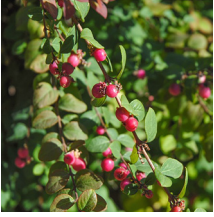

Symphoricarpos chenaulti 'Hancock'

Hancock Coralberry

8-12

Height: 30-60cm Spread: 2-3m

Zone: 4

Full Sun

7 / Pink

Spreading

Blue Green

A dense spreading shrub with finely textured foliage, pink flowers in the summer and coral-pink berries in the fall. Great for slopes and erosion control.

Product Codes:

#2 Cont.: FSSYC0002.12.25/11.50