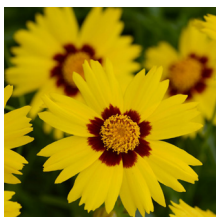

Beekeepers consider all Coreopsis species to be good sources of honey. On the other hand, some varieties attract them more than others. Butterflies also visit them regularly.

Product Codes: #1 Cont.: PECSOGS01.7.25/6.95

Coreopsis grandiflora Solanna™ 'Sunset Bright'

Sunset Bright Tickseed

Height: 35-40cm Spread: 50-55cm Zone: 4
 Full Sun 6-10 / Yellow
 Upright Dark Green

Semi-double golden-yellow flowers with red eye bloom from spring to frost. Compact and well branched, perfect for borders or containers.

Product Codes: #1 Cont.: PECSOSB01.8.15/7.80

Coreopsis grandiflora Solanna™ 'Sunset Burst'

Sunset Burst Tickseed

Height: 35-40cm Spread: 50-55cm Zone: 5
 Full Sun 6-9 / Yellow
 Upright Dark Green

Enjoy months of prolific blooms without deadheading on this colourful variety. Butter-yellow flowers have a deep red glow at the base of each fringed petal. a compact blast of colour for sunny borders or containers.

Product Codes: #1 Cont.: PECSOBU01.8.15/7.80

Coreopsis grandiflora 'SunKiss'

SunKiss Tickseed

Height: 30-35cm Spread: 35-40cm Zone: 4
 Full Sun 6-8 / Yellow
 Upright Dark Green

A low mounding plant with huge, wide, golden yellow flowers with burgundy red centres. Bears many upright stems of single daisy flowers from June to August.