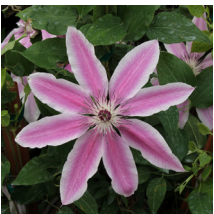

Clematis 'Kivso' 'Piilu™'

Piilu Clematis

Height: 1.8m   Spread: 60-90cm   Zone: 4

Full Sun
Climber

5-8 / Pink
Bright Green

A very heavy bloomer with mauve-pink, double blooms in May and June and single blooms in August.

Product Codes: #1 Cont. Stkd: VICPI2Y01.13.45/12.95