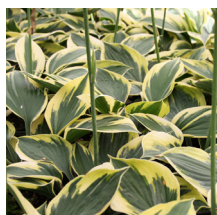

Hosta 'Twilight' PP14040

Twilight Plantain Lily

Height: 55cm   Spread: 80cm   Zone: 3
Part Sun/Part Shade   7-8 / Lilac
Mounding   Green & Yellow

Its heavier substance and slug resistant qualities make this one a great grower.

Product Codes: #1 Cont.: PEHTW0001.8.15/7.80   #2 Cont.: PEHTW0002.11.30/10.95