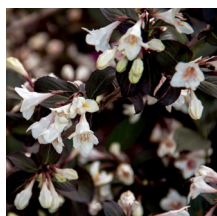

Weigela x 'Slingpink' Peach Kisses™

Peach Kisses™ Weigela

Height: 80-90cm   Spread: 80-90cm   Zone: 4

Full Sun   5-9 / Pink
Rounded   Bright Green

Warm and fuzzy feelings explode from this adorable new and improved reblooming Weigela that's loaded with peachy pink flowers.

Product Codes: #2 Cont.: FSWPK0002.N17.25