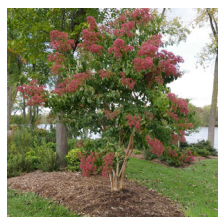

A great, easy to care for specimen. From the blooms to the bark this plant is a true all season pleaser. The blooms start white in spring and progress to red and come fall the tan, peeling bark is revealed.

Product Codes: #2 Cont.: FSHEPTB02.N19.90