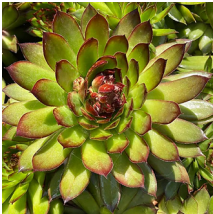

Sempervivum 'Tip Top'

Tip Top Hens and Chicks

Height: 5-10cm Spread: 20-30cm Zone: 3

Full Sun

7-8 / Pink

Spreading

Olive Green

This selection is a heavy producer and features bright, apple green rosettes with dark purple tips. Tiny new plants appear in a circle around the mother and can be removed to start new plants. Extremely drought tolerant once established.

Product Codes:

#1 Cont.: PESEMTT01.7.25/6.95