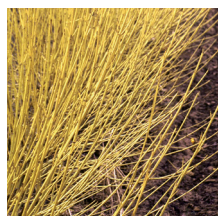

Cornus stolonifera 'Farrow' Arctic Fire®

Arctic Fire® Red Osier Dogwood

Height: 90-150cm Spread: 90-150cm Zone: 2

Full Sun

5-6 / White

Rounded

Dark Green

Very attractive in the landscape, with bright red branches to make your winter garden glow. Very nice as cut branches in Christmas arrangements.

Product Codes: #2 Cont.: FSCORAF02.N17.25