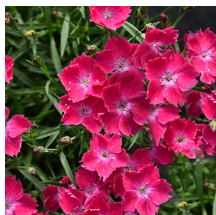

Dianthus Beauties® Kahori® 'Scarlet'

Kahori® Scarlet Pinks

Height: 15-20cm Spread: 20-30cm Zone: 3
Full Sun 5-7 / Red
Mounding Dark Green

Compact mounds of dark green foliage, bright fragrant blooms of scarlet with white centres. Great for use as a border or groundcover.

Product Codes: #1 Cont. Pink Pot: PEDKS00D1.8.20/7.80

Dianthus EverBloom™ 'Strawberry Tart' PP33953

Strawberry Tart Pinks

Height: 15-20cm Spread: 40-60cm Zone: 4
Full Sun 5-9 / Pink
Mounding Blue Green

Delicious pink blooms with a smattering white and darker pink interior that bloom all summer! This non-stop bloomer is vigorous and adds attractive colour to the front of beds and makes an excellent border plant.

Product Codes: #1 Cont.: PEDIAST01.7.25/6.95

Native

Growth Habit

Time/Bloom

Foliage

Dianthus EverBloom™ 'Watermelon Ice' PP33901

Watermelon Ice Pinks

Height: 15-20cm Spread: 40-60cm Zone: 4
Full Sun 5-9 / Pink
Mounding Blue Green

Bright watermelon-pink petals are brushed with just a hint of frosty white on fringed tips. Large fragrant flowers with continuous flowering from late spring through fall.

Product Codes: #1 Cont.: PEDIAWI01.7.25/6.95

Fruit Time

Full Sun

Partial Sun

Full Shade

Dianthus Fruit Punch® 'Black Cherry Frost'

Black Cherry Frost Pinks

Height: 36-40cm Spread: 36-40cm Zone: 4
Full Sun 6-9 / Red
Mounding Blue

This colourful perennial produces loads of semi-double, velvety red flowers with a near white white edge atop a low mound of silvery blue foliage. Use it to edge sunny borders and pathways.

Product Codes: #1 Cont.: PEDFPCF01.10.45/10.15