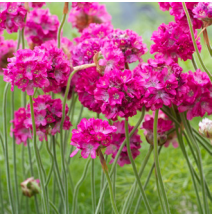

Armeria maritima 'Splendens'

Splendens Sea Thrift

Height: 15-20cm Spread: 25cm Zone: 4

Full Sun

5 / Pink

Mounding

Dark Green

Rose pink balls playfully dance over short, deep green, grassy foliage. Flowers throughout the spring.

Product Codes:

9cm Pot: PPAMS09CM.2.30/2.20

11cm Pot: PQARMSP11.N3.75

#1 Cont.: PEAMS0001.7.25/6.95