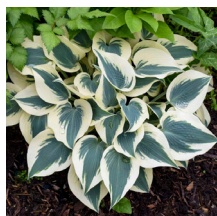

Hosta 'Blue Hawaii'

Blue Hawaii Plantain Lily

Height: 70-75cm   Spread: 90-100cm   Zone: 3
Part Sun/Part Shade   7 / White
Mounding   Blue

A marvelous upright, vase-shaped hosta with slightly cupped and lightly corrugated thick blue leaves that hold their colour very well. Tall stems of fragrant white flowers in midsummer. Great as a specimen, in a container or border.

Product Codes: #1 Cont.: PEHOSBH01.8.15/7.80