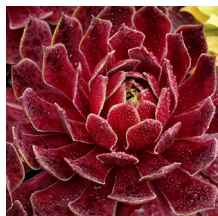

Product Codes:

#1 Cont.: PESCCBB01.8.15/7.80

Sempervivum Chick Charms® 'Candied Apple'

Candied Apple Hens and Chicks

Height: 15-20cm Spread: 25-30cm Zone: 3
 Full Sun  8-9 / Red
 Spreading  Red

This sempervivum has fine, delicate looking leaves and keeps its rich red colour year round.