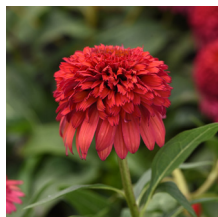

Echinacea Double Scoop™ 'Raspberry Deluxe'

Raspberry Deluxe Coneflower

Height: 50-60cm Spread: 45-50cm Zone: 4
Full Sun Upright 7-9 / Red Dark Green

Double flower form is eye-catching. More compact with better branching and a higher flower count than the typical double-flowered Echinacea.

Product Codes: #1 Cont.: PEEDSRD01.11.50/11.15

Echinacea Double Scoop™ 'Strawberry Deluxe'

Strawberry Deluxe Coneflower

Height: 50-60cm Spread: 45-50cm Zone: 4
Full Sun Upright 7-9 / Red Dark Green

A deep red colour! This Deluxe variety brings the branching, flower count and timing of the Sombrero® Series to Double Scoop. Features clean leaves and brilliantly coloured blooms.

Product Codes: #1 Cont.: PEEDSSD01.11.50/11.15

Native

Growth Habit

Time/Bloom

Foliage

Fruit Time

Full Sun

Partial Sun

Full Shade

Echinacea Double Scoop™ 'Watermelon Deluxe'

Watermelon Deluxe Coneflower

Height: 55-60cm Spread: 45-50cm Zone: 4
Full Sun Upright 7-10 / Pink Dark Green

This Echinacea has a double flower form with brilliantly coloured blooms of hot pink which is very eye-catching.

Product Codes: #1 Cont.: PEEDSWD01.11.50/11.15

Echinacea hybrid 'Sweet Sandia' PP33560

Sweet Sandia Coneflower

Height: 50-60cm Spread: 40cm Zone: 4
Full Sun Upright 7-10 / Assorted Dark Green

Single, broad petaled flowers each look like a slice of watermelon. So pretty! Compact habit and tons of flowers.

Product Codes: #1 Cont.: PEESWSA01.11.50/11.15