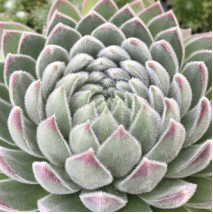

Sempervivum Chick Charms® 'Sugar Shimmer™'

Sugar Shimmer Hens and Chicks

Height: 5-8cm	Spread: 25-30cm	Zone: 3
Full Sun	7-8 / Pink	
Spreading	Silver	

Has silver leaves with little hairs that give it a shimmer look. In warmer temperatures, the leaves are more blue green with a light silver overlay. In the winter, they have a pink tinge on the edges of the leaves that eventually changes to lavender.

Product Codes:

#1 Cont.: PESCCSU01.8.15/7.80