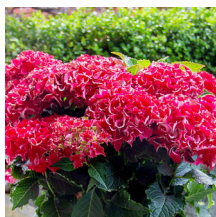

Hydrangea macrophylla 'Galaxy White'

Galaxy White Hydrangea

Height: 70cm

Spread: 65cm

Zone: 5

Part Sun/Part Shade

6-9 / White

Rounded

Dark Green

A gorgeous addition to your landscape that produces flower buds on new growth to ensure blooms every year.

Product Codes:

#2 Cont. White: FSHWO0002.18.75/18.00 #5 Cont. White: FSHWO0005.26.65/25.65