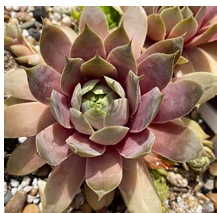

Sempervivum 'Lavender & Old Lace'

Lavender & Old Lace Hens and Chicks

Height: 10-15cm   Spread: 20-25cm   Zone: 3
Full Sun   6-7 / Pink
Spreading   Blue Green

Smoky grey-green rosettes are highlighted with rosy lavender. Fine silver hairs appear along evergreen leaf margins.

Product Codes: #1 Cont.: PESEMLO01.7.25/6.95