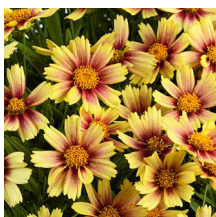

Coreopsis grandiflora Solanna™ 'Sunset Bright'

Sunset Bright Tickseed

Height: 35-40cm   Spread: 50-55cm   Zone: 4
Full Sun   6-10 / Yellow
Upright   Dark Green

Semi-double golden-yellow flowers with red eye bloom from spring to frost. Compact and well branched, perfect for borders or containers.

Product Codes: #1 Cont.: PECSOSB01.8.15/7.80