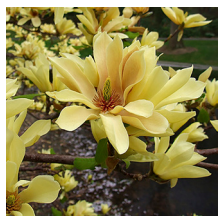

Magnolia 'Ann'

Ann Magnolia

Height: 2.5-3m   Spread: 3m   Zone: 4
Full Sun   5 / Maroon
Spreading   Bright Green

Magnolia 'Ann' produces an abundance of deep purple-red, upward-facing flowers that resemble a tulip.

Product Codes: #2 Cont.: FSMAA0002.33.40/32.40