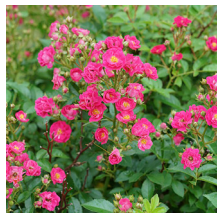

Rosa Oso Easy™ 'Mango Salsa' PW PP22190

Mango Salsa Groundcover Rose

Height: 60-90cm Spread: 60-90cm Zone: 4
Full Sun 6-10 / Orange
Mounding Dark Green

The continuous blooms are an enticing ruby red grapefruit color, and contrast nicely against the dark glossy foliage. It has excellent disease resistance, and flowers all summer.

Product Codes: #2 Cont.: FSROEMS02.N17.25