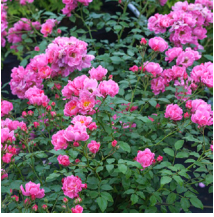

Rosa Oso Easy™ 'Double Pink' PW PP30912

Double Pink Shrub Rose

Height: 45-60cm Spread: 45-60cm Zone: 4

Full Sun

6-10 / Pink

Mounding

Dark Green

Pink double flowers are produced in abundance on this continuously blooming, low mounded, ground cover rose. Excellent disease resistance.

Product Codes:

#2 Cont.: FSROEDP02.N17.25