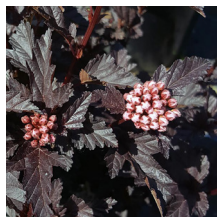

Native

Growth
Habit

Time/
Bloom

Foliage

Fruit
Time

Full Sun

Partial
Sun

Full
Shade

Physocarpus opulifolius 'N5' Panther®

Panther® Ninebark

Height: 1.2-1.5m   Spread: 60-90cm   Zone: 3

Full Sun   7-8 / Pink
Upright   Purple

The sleek black foliage and stems make the ultimate contrast for your outdoor space. Its smaller size and durability make it a unique, easy to grow selection for modern landscapes.

Product Codes: #2 Cont.: FSPPA0002.N17.25

Physocarpus opulifolius 'Red Baron'

Red Baron Ninebark

Height: 1.5-2.5m   Spread: 1.2-1.5m   Zone: 3

Full Sun   6 / White
Arching/Upright   Red

Deep burgundy foliage makes for a great accent plant in the garden. Very hardy and able to grow in harsh conditions.

Product Codes: #2 Cont.: FSPRB0002.12.25/11.50

Physocarpus opulifolius 'Satin Chocolate'

Satin Chocolate Ninebark

Height: 1.2-1.5m   Spread: 1.2-1.5m   Zone: 3

Full Sun   6 / White
Rounded   Red

Dark burgundy leaves all season with masses of white flowers.

Product Codes: #2 Cont.: FSPSC0002.12.25/11.50   #5 Cont.: FSPSC0005.21.40/20.40

Physocarpus opu. 'Seward' Summer Wine®

Summer Wine® Ninebark

Height: 1.5m   Spread: 1.25-1.5m   Zone: 3

Full Sun   Light Pink
Mounding   Red

An eye-catching specimen with purple foliage and pinkish-white balls of flowers.

Product Codes: #2 Cont.: FSPSW0002.N17.25