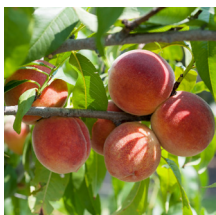

Prunus domestica 'Early Italian'

Early Italian European Plum Tree 7

Height: 4-5m   Spread: 4-5m   Zone: 5
Full Sun   4-5 / White
Upright   Dark Green

These large freestone purple plums are very sweet, perfect for drying, eating fresh or canning. Partly self-fertile but better with pollination from other plums.

Product Codes: #7 Cont.: FRPEI0007.N44.95

Prunus domestica 'Italian'

Italian Prune Tree 8

Height: 4-5m   Spread: 4-5m   Zone: 5
Full Sun   4-5 / White
Upright   Dark Green

Excellent fresh from the tree or picked for canning and drying. Sweet, medium dark purple fruit with sweet, firm yellow flesh. Partly self fertile but better with pollination from other prunes.

Product Codes: #7 Cont.: FRPIT0007.N44.95

Native

Growth Habit

Time/Bloom

Foliage

Fruit Time

Full Sun

Partial Sun

Full Shade

Prunus persica 'Early Red Haven'

Early Red Haven Peach Tree 8

Height: 5m   Spread: 5m   Zone: 5
Full Sun   5 / Light Pink
Upright   Dark Green

The Early Redhaven peach tree is a variety of peach tree that produces fruit that ripens about two weeks earlier than the standard Redhaven peach. It has the same firm yellow flesh and great flavor as the original.

Product Codes: #5 Cont.: FRPEV0005.N37.50

Prunus persica 'Fantasia'

Fantasia Nectarine Tree 9

Height: 3-4.5m   Spread: 3-6.5m   Zone: 5
Full Sun   5 / Light Pink
Upright   Dark Green

A popular, large, yellow, freestone nectarine with red overlay. The fruit is firm and tangy. Harvest is sweet with rich flavour. Self-fruitful.

Product Codes: #7 Cont.: FRPFA0007.N44.95