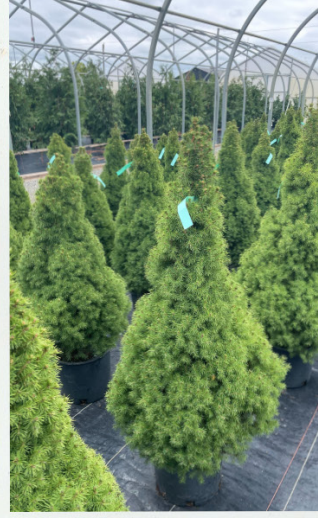

Weeping

Dark Green

A very beautiful specimen. It looks great growing over a rock wall, in a rock garden, or by water.

Product Codes: #7 Cont.: SETCP0007.N122.75

Evergreens

Spruce

Picea abies

Norway Spruce