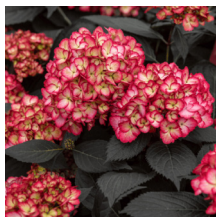

Native

Growth
Habit

Time/
Bloom

Foliage

Fruit
Time

Full Sun

Partial
Sun

Full
Shade

Hydrangea macrophylla Eclipse® FE PP34544

Eclipse Hydrangea

Height: 90-150cm Spread: 90-150cm

Zone: 5

Part Sun/Part Shade

6-9 / Purple

Mounding

Purple

This hydrangea has a true dark leaf, that keeps its colour all summer long, and spectacular dark purple or cranberry blossoms. It stands out in the landscape or in containers.

Product Codes:

#2 Cont.: FSHMAEC02.N17.25