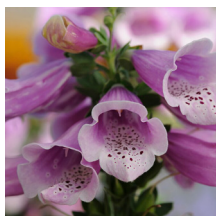

Digitalis purpurea 'Dalmatian Rose'

Dalmatian Rose Foxglove

Height: 90-120cm Spread: 30-45cm

Zone: 4

Full Sun

4 / Purple

Upright

Dark Green