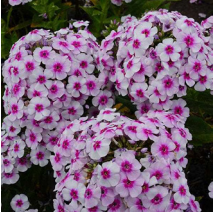

Phlox paniculata Ka-Pow® 'White Bicolor'

White Bicolor Phlox

Height: 40-45cm Spread: 35-40cm Zone: 4
Full Sun 7-9 / Light Pink
Upright Dark Green

The excellent branching characteristics of this phlox series ensure an abundance of colourful flowers throughout the summer. Plants are compact and uniform and a big attractor of bees and butterflies.

Product Codes: #1 Cont.: PEPHKPW01.8.15/7.80

Phlox paniculata 'Red Riding Hood'

Red Riding Hood Summer Phlox

Height: 55cm Spread: 60cm Zone: 3
Full Sun 7-9 / Red
Upright Bright Green

Fragrant cherry red flowers, long blooming.

Product Codes: #2 Cont.: PEPHPRR02.11.30/10.95

Phlox subulata 'Candy Stripe'

Candy Stripe Moss Phlox/Creeping Phlox

Height: 15-20cm Spread: 30-50cm Zone: 3
Full Sun 5-6 / Light Pink
Spreading Bright Green

Rock garden plant. Pink and white striped foliage.

Product Codes: 9cm Pot: PPPHLC09.2.30/2.20 #1 Cont.: PEPHLC01.7.25/6.95

Phlox subulata 'Emerald Blue'

Emerald Blue Moss Phlox/Creeping Phlox

Height: 15cm Spread: 30-50cm Zone: 3
Full Sun 5-6 / Blue
Spreading Bright Green

Rock garden plant. Lavender blue flowers.

Product Codes: 9cm Pot: PPPHLB09.2.30/2.20 #1 Cont.: PEPHLB01.7.25/6.95

Phlox subulata 'Fort Hill'

Fort Hill Creeping Phlox

Height: 15-20cm Spread: 30-50cm Zone: 3
Full Sun 5-6 / Pink
Spreading Dark Green

A showy display of deep rosy-pink flowers with deeply notched petals giving a distinct star shape. Clip plants lightly after blooming to encourage a dense habit. Wonderful in the sunny rock garden, for edging, or in mixed containers.

Product Codes: 9cm Pot: PPPHLFH09.2.30/2.20 #1 Cont.: PEPHLFH01.7.25/6.95
1-800-661-5237 www.willowbrooknurseries.com