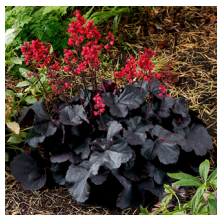

Heuchera 'Berry Smoothie' PP21871

Berry Smoothie Coral Bells

Height: 45cm   Spread: 50cm   Zone: 4
Part Sun/Part Shade   6 / White
Mounding   Purple

Bold, metallic, rose-pink, round leaves emerge in spring and last until fall. Heat tolerant.

Product Codes: #1 Cont.: PEHEUBS01.11.50/11.15