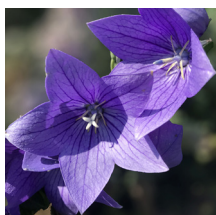

Platycodon grandiflorus 'Astra Blue'

Astra Blue Balloon Flower

Height: 20-25cm Spread: 30-40cm Zone: 3

Part Sun/Part Shade

7-8 / Blue

Mounding

Dark Green

The small habit of this variety makes it a good choice for rock gardens and mixed containers. It features 1.5" diameter, blue flowers throughout the summer.

Product Codes: 9cm Pot: PPPLAAB09.2.30/2.20 11cm Pot: PQPLAAB11.N3.75

Platycodon grandiflorus 'Astra Pink'

Astra Pink Balloon Flower

Height: 15-30cm Spread: 15-22cm Zone: 3

Full Sun

6-8 / Pink

Mounding

Dark Green

Blooms throughout summer with bright pink, balloon-shaped buds that burst open to bell-shaped flowers with 5 pointed lobes.

Product Codes: 9cm Pot: PPPLAAP09.2.30/2.20 11cm Pot: PQPLAAP11.N3.75

Native

Growth Habit

Time/Bloom

Foliage

Fruit Time

Full Sun

Partial Sun

Full Shade

Platycodon grandiflorus 'Twinkle™ Blue'

Twinkle Blue Balloon Flower

Height: 15-20cm Spread: 15-20cm Zone: 3

Part Sun/Part Shade

6-8 / Blue

Mounding

Dark Green

A dwarf selection with whimsical flower buds shaped like hot air balloons that open to large violet-blue flowers. An exceptionally long bloom time, from early spring through the summer.

Product Codes: #1 Cont.: PEPLATB01.7.25/6.95

Platycodon grandiflorus 'Twinkle™ White'

Twinkle White Balloon Flower

Height: 15-20cm Spread: 15-20cm Zone: 3

Part Sun/Part Shade

6-8 / White

Mounding

Dark Green

A dwarf selection with whimsical flower buds shaped like hot air balloons that open to large white flowers. An exceptionally long bloom time, from early spring through the summer.

Product Codes: #1 Cont.: PEPLATW01.7.25/6.95