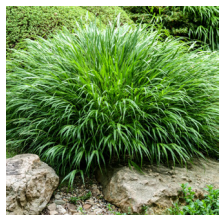

Festuca ovina glauca 'Elijah'

Elijah Blue Fescue

Height: 25-30cm Spread: 25-30cm Zone: 3
Full Sun 6-7 / Golden Brown
Mounding Blue Green

Colour lasts throughout the season with this low-growing shimmery blue grass.

Product Codes: 9cm Pot: OGIMP0002.2.30/2.20 11cm Pot: OGIMP0002.N3.75
#1 Cont.: OGFEB0001.7.65/7.35