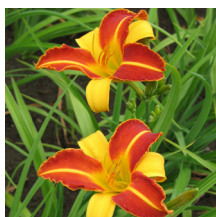

Hemerocallis 'Chicago Apache'

Chicago Apache Daylily

Height: 70cm   Spread: 60cm   Zone: 3
Full Sun   7-8 / Red
Mounding   Bright Green

A tetraploid daylily with loosely ruffled edges of scarlet red blooms that are intensified by a green throat.

Product Codes: #1 Cont.: PEHEMCA01.7.80/7.50   #2 Cont.: PEHEMCA02.11.30/10.95