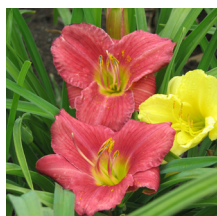

Hemerocallis 'Purple D'Oro'

Purple d'Oro Daylily

Height: 50cm   Spread: 50cm   Zone: 3
Full Sun   6-8 / Purple
Mounding   Bright Green

Medium dark purple bloom with a lighter toned midrib and edge above a gold throat. A brilliant re-bloomer.

Product Codes: #1 Cont.: PEHEMPD01.7.80/7.50

Hemerocallis 'Purplelicious'

Purplelicious Daylily

Height: 55cm   Spread: 55cm   Zone: 3
Full Sun   6-7 / Purple
Mounding   Bright Green

The dark maroon blooms are one of the darkest coloured daylilies you will find. Large flowers feature ruffled edges and a green throat. Blooms early summer until early fall.

Product Codes: #1 Cont.: PEHEMPU01.7.80/7.50

Native

Growth
Habit

Time/
Bloom

Foliage

Fruit
Time

Full Sun

Partial
Sun

Full
Shade

Hemerocallis 'Rosy Returns' PP9779

Rosy Returns Daylily

Height: 40cm   Spread: 40cm   Zone: 3
Full Sun   6-9 / Pink
Mounding   Bright Green

Starts flowering in June and re-blooms until September! Rose pink blends with rose purple above yellow throated blooms.

Product Codes: #1 Cont.: PEHEMRO01.7.80/7.50

Hemerocallis 'Ruby Stella'

Ruby Stella Daylily

Height: 50cm   Spread: 50cm   Zone: 3
Full Sun   6-8 / Red
Mounding   Bright Green

Deep wine-red, repeat bloomer. Narrow foliage. This variety is a non-stop bloomer. Fragrant.

Product Codes: #1 Cont.: PEHEMRY01.7.80/7.50   #2 Cont.: PEHEMRY02.11.30/10.95