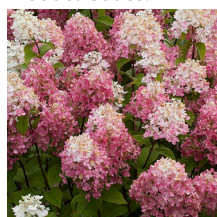

Hydrangea pan. 'SMNHPM' Quick Fire Fab®

Quick Fire Fab® Hydrangea

Height: 1.8-2.4m Spread: 1.5-1.8m Zone: 3
Full Sun 6-10 / Cream
Upright Dark Green

Large, upright, football-shaped blooms are densely packed with delicate, flowers of a pleasing coconut-lime colour. As the blooms age, they turn blush pink, then bright pink, then red, from the bottom up as the summer progresses. Early bloom time.

Product Codes: #2 Cont.: FSHQFFA02.N17.25