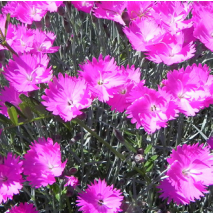

Dianthus gratianopolitanus 'Firewitch'

Firewitch Pinks

Height: 15cm	Spread: 30cm	Zone: 3
Full Sun	5-7 / Pink	
Spreading	Blue Green	

Magenta pink clove-scented flowers with silvery blue evergreen foliage.

Product Codes: 9cm Pot: PPDFI09CM.2.30/2.20

Dianthus gratianopolitanus 'Tiny Rubies'

Tiny Rubies Pinks

Height: 10cm	Spread: 30cm	Zone: 3
Full Sun	5-7 / Pink	
Mounding	Blue	

A popular, low maintenance groundcover used in garden borders and rock gardens.

Product Codes: 9cm Pot: PPDTR09CM.2.30/2.20 #1 Cont.: PEDTR0001.7.25/6.95

Dianthus hyb. Scent First™ 'Coconut Surprise'

Coconut Surprise Pinks

Height: 20-30cm	Spread: 20-30cm	Zone: 5
Full Sun	5-7 / White	
Mounding	Blue Green	

An early summer display of fragrant white double flowers and red centres. Very frilly.

Product Codes: #1 Cont.: PEDCS0001.7.25/6.95

Dianthus hyb. Scent First™ 'Coral Reef'

Coral Reef Pinks

Height: 20-30cm	Spread: 20-30cm	Zone: 5
Full Sun	5-7 / Pink	
Mounding	Blue Green	

Softly scalloped light pink edges trim a darker pink eye. Flowers prolifically and beautifully scented.

Product Codes: #1 Cont.: PEDIACR01.7.25/6.95

Dianthus hybrida Scent First™ 'Passion' PP20440

Passion Pinks

Height: 20-30cm	Spread: 20-30cm	Zone: 5
Full Sun	5-7 / Red	
Mounding	Blue Green	

Known for its spicy scent and long season of blooms.

Product Codes: #1 Cont.: PEDIAPA01.7.25/6.95