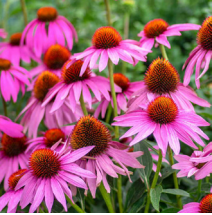

Product Codes: #1 Cont.: PEEPRTI01.11.50/11.15

Echinacea purpurea

Purple Coneflower

Height: 60-150cm	Spread: 30-60cm	Zone: 3
 Part Sun/Part Shade	 7-9 / Purple	
 Upright	 Dark Green	

This outstanding perennial boasts a profusion of large, daisy-like purple coneflowers that have a dark brown center. They are rich in nectar and will attract butterflies and hummingbirds.