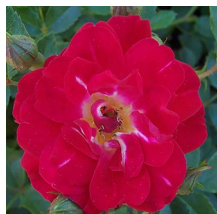

Rosa 'Meigalpio' Red Drift® PP17877

Red Drift® Groundcover Rose

Height: 45cm	Spread: 75cm	Zone: 4
Full Sun	Spreading	6-10 / Red
Dark Green		Dark Green

The next big thing for small gardens. Continuously blooms right until frost.

Product Codes: #2 Cont.: FSRREDR02.N17.25