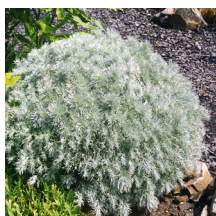

Full Shade

Artemisia schmidtiana 'Silver Mound'

Silvermound Artemesia

Height: 30cm Spread: 30-45cm Zone: 3
 Full Sun
 Mounding  Silver

These fragrant, cushion-like feathery mounds create a beautiful contrast in a perennial border.

Product Codes: #1 Cont.: PEART0001.7.25/6.95 #2 Cont.: PEART0002.11.30/10.95

Artemisia stelleriana 'Silver Brocade'

Dusty Miller Artemesia

Height: 15-20cm Spread: 30-60cm Zone: 3
 Full Sun  6 / Yellow
 Spreading  Silver