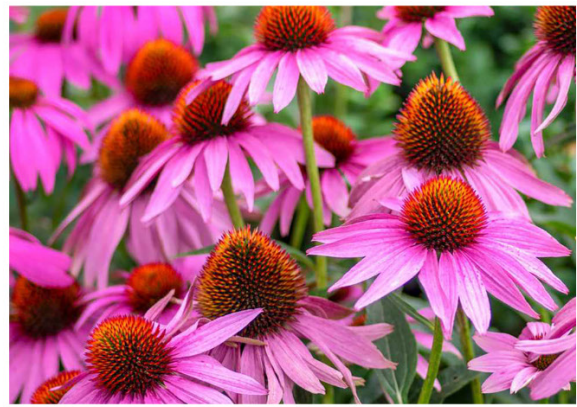

Rudbeckia hirta (Black Eyed Susan)

Solidago canadensis (Canadian Goldenrod)

Symphotrichum novae-angliae (New

England Aster)

Tiarella cordifolia (Foam Flower)

BRING BACK NATURE!

Native plants are often more hardy, more resistant to disease and aid in providing food sources or shelter to Ontario native pollinators and animals. By selecting a native plant you are helping to return a space to a more natural state and increase local biodiversity!