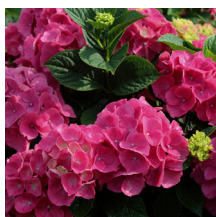

Hydrangea Endless Summer® Summer Crush™

Summer Crush™ Endless Summer® Hydrangea

Height: 45-90cm Spread: 45-90cm Zone: 4

Part Sun/Part Shade

6-9 / Red

Mounding

Dark Green

A compact grower with dark green glossy leaves and a profusion of big, raspberry red or neon purple blooms. Brings stunning colour to your garden or patio containers all summer long.

Product Codes: #2 Cont.: FSHESSC02.N17.25 #5 Cont.: FSHESSC05.N24.65