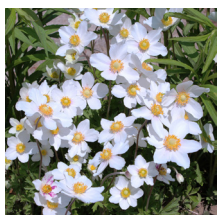

Anemone Fantasy™ 'Pocahontas' PP25352

Pocahontas Japanese Anemone

Height: 30-45cm Spread: 45-60cm Zone: 5
Part Sun/Part Shade 7-9 / Pink
Mounding Dark Green

Frilly, double pink flowers sway on slender stems above deep green foliage. A long bloomer with a robust, vigorous habit that provides late summer colour.

Product Codes: #1 Cont.: PEAFP0001.9.25/8.95