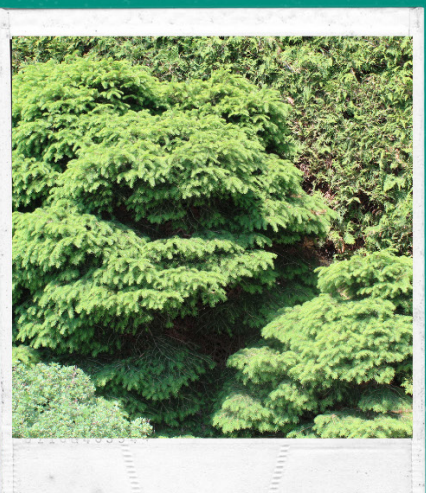

Weeping

Dark Green

A very beautiful specimen. It looks great growing over a rock wall, in a rock garden, or by water.

Product Codes: #7 Cont.: SETCP0007.N122.75

Evergreens

Spruce

Picea abies

Norway Spruce