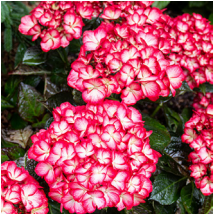

Hydrangea mac. 'Hokomabebos' Kimono™

Kimono™ Hydrangea

Height: 60-90cm Spread: 60-90cm Zone: 5

Part Sun/Part Shade

6-9 / Red

Rounded

Dark Green

Rich, sultry, two-toned flowers offer maximum viewing pleasure with continuous re-blooming from summer to fall, along with deep maroon foliage for a wonderful combination.

Product Codes:

#2 Cont.: FSHYDKI02.N17.25