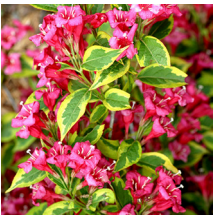

Weigela florida 'Borkaspiwi' Spilled Wine™

Spilled Wine™ Weigela

Height: 60-90cm Spread: 60-90cm Zone: 4

Full Sun

5-6 / Pink

Spreading

Purple

Deep purple foliage and bright pink flowers in a smaller size. This plant grows wider than tall, making it the perfect choice for edging beds or walkways.

Product Codes: #2 Cont.: FSWSW0002.N16.00

Weigela florida 'Brigela' French Lace™ PP12666

French Lace™ Weigela

Height: 1.2-1.5m Spread: 1.5-1.8m Zone: 4

Full Sun

5-6 / Red

Mounding

Green & Yellow

This weigela is a real stand out in the garden with lovely lime-yellow and green variegated foliage and eye-popping crimson-red blooms. Foliage has warm orange and red overtones in fall.

Product Codes: #2 Cont.: FSWFL0002.12.25/11.50