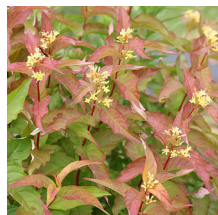

Deutzia x lemoinei 'Compacta'

Compact Lemoine Deutzia

9-10

Height: 1m Spread: 1m Zone: 5

Full Sun

5-6 / White

Rounded

Bright Green

A compact shrub with white flowers in early summer.

Product Codes: #2 Cont.: FSDLC0002.12.25/11.50