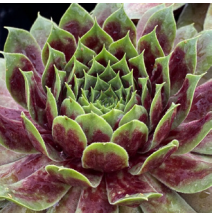

Semp. Chick Charms® Giants 'Emerald Explosion™'

Emerald Explosion Hens and Chicks

Height: 5-7cm	Spread: 25-30cm	Zone: 3
Full Sun	8-9 / Red	
Spreading	Red	

Large, tropical-looking rosettes are deep maroon, with each leaf edged in grass-green.

Product Codes:

#1 Cont.: PESCCEE01.11.50/11.15