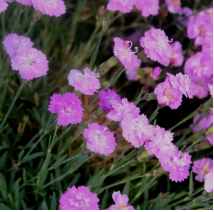

Dianthus gratianopolitanus 'Firewitch'

Firewitch Pinks

Height: 15cm	Spread: 30cm	Zone: 3
Full Sun	5-7 / Pink	
Spreading	Blue Green	

Magenta pink clove-scented flowers with silvery blue evergreen foliage.

Product Codes: 9cm Pot: PPDFI09CM.2.30/2.20