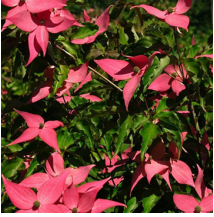

Cornus kousa 'Rutpink' Scarlet Fire® PP28311

Scarlet Fire® Dogwood

8-9

Height: 6m   Spread: 6m

Zone: 5

Part Sun/Part Shade

6-7 / Pink

Upright

Dark Green

An introduction with bold, showy, long lasting, dark pink bracts that appear in June. A vigorous grower that begins blooming at an early age. Classic, red fruit follow the flowers and attract birds.

Product Codes: Cont/B&B 125cm: TRCSF12CB.N156.75