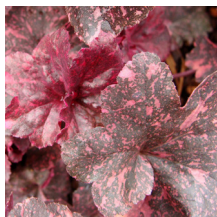

Heuchera 'Midnight Rose' PP18551

Midnight Rose Coral Bells

Height: 25cm   Spread: 40cm   Zone: 4
Part Sun/Part Shade   6-7 / White
Mounding   Black

Bold, black and beautiful with pink flecks splashed throughout.

Product Codes: #1 Cont.: PEHEUMR01.11.50/11.15

Heuchera 'Silver Scrolls' PP12066

Silver Scrolls Coral Bells

Height: 30cm   Spread: 30cm   Zone: 4
Part Sun/Part Shade   6-7 / Cream
Mounding   Silver

Large, metallic, silver-purple, ruffled leaves with dark purple veining.

Product Codes: #1 Cont.: PEHEUSS01.8.15/7.80

Heuchera americana 'Plum Pudding'

Plum Pudding Coral Bells

Height: 30cm   Spread: 40cm   Zone: 4
Part Sun/Part Shade   6-7 / Cream
Mounding   Purple

A compact plant with shimmering silver, plum-purple foliage.

Product Codes: #1 Cont.: PEHEUPL01.8.15/7.80

Heuchera Crisp™ 'Peach Crisp' PP23309

Peach Crisp Coral Bells

Height: 15cm   Spread: 35cm   Zone: 4
Part Sun/Part Shade   6 / White
Mounding   Orange

Extremely ruffled peach to amber leaves. A terrific choice for adding a touch of colour.

Product Codes: 11cm Pot: PQHEUPC11.N5.10

Heuchera Dolce® 'Cherry Truffles' PW PP31396

Cherry Truffles Coral Bells

Height: 20-25cm   Spread: 40-50cm   Zone: 4
Part Sun/Part Shade   6-7 / Light Pink
Mounding   Red

Beautiful bright red, heavily ruffled leaves for a low, mounding habit. In summer, colour matures to rich mahogany red. Light pink flowers. Perfect in sun or shade.

Product Codes: #1 Cont.: PEHCHTR01.11.50/11.15

Native

Growth Habit

Time/Bloom

Foliage

Fruit Time

Full Sun

Partial Sun

Full Shade