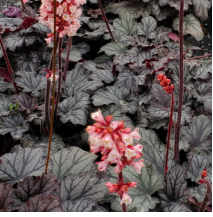

Heuchera 'EXP Pink'

EXP Pink Coral Bells

Height: 30cm   Spread: 30cm   Zone: 4

Part Sun/Part Shade

6-7 / Pink

Mounding

Purple

Large, silver-purple, ruffled leaves with dark purple veining, and delightful pink flowers.

Product Codes:

#1 Cont.: PEHEUXP01.7.25/6.95

Heuchera 'EXP Red'

EXP Red Coral Bells

Height: 30cm   Spread: 30cm   Zone: 4

Part Sun/Part Shade

6-7 / Red

Mounding

Bright Green

Compact, mounding plant with heart-shaped leaves grown for their bright display of airy red flowers.

Product Codes:

#1 Cont.: PEHEUXR01.7.25/6.95

Heuchera 'Fire Alarm' PP24525

Fire Alarm Coral Bells

Height: 25cm   Spread: 35cm   Zone: 4

Part Sun/Part Shade

6-7 / Light Pink

Mounding

Red

Hot! Hot! Hot! Superb red foliage in early spring and fall. Mellows slightly during summer. Light pink flowers on reddish stems.

Product Codes:

#1 Cont.: PEHEUFA01.11.50/11.15

Heuchera 'Fire Chief' PP21880

Fire Chief Coral Bells

Height: 25cm   Spread: 35cm   Zone: 4

Part Sun/Part Shade

6-7 / Light Pink

Mounding

Red

Glowing wine red leaves are topped by pink and white flowers on dark red stems.

Product Codes:

#1 Cont.: PEHEUFC01.11.50/11.15

Heuchera 'Green Spice'

Green Spice Coral Bells

Height: 30cm   Spread: 30cm   Zone: 4

Full Sun

5-6 / Pink

Mounding

Silver

Dark grey-edged silver leaves with purple veining.

Product Codes:

#1 Cont.: PEHEUGS01.8.15/7.80