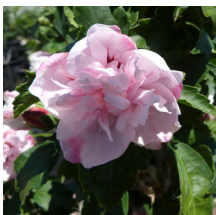

Hibiscus syriacus 'White Chiffon™'

White Chiffon™ Rose of Sharon

Height: 1.25-2m Spread: 1m Zone: 5

Full Sun
Upright

7-9 / White
Bright Green

Breathtaking! Large single white flowers adorned with a lacy center.

Product Codes: #7 Cont. Std: SDHWCST07.N65.35