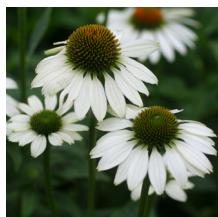

Echinacea purpurea 'Ruby Star'

Ruby Star Coneflower

Height: 90-100cm Spread: 50-60cm Zone: 3
Full Sun 7-10 / Red
Upright Bright Green

Large deeply coloured purple-pink petals are held horizontally around a dark bronze pincushion-like center cone. The daisy-like flowers appear from midsummer thru fall attracting numerous butterflies, bees and song birds.

Product Codes: 9cm Pot: PPECHRS09.2.30/2.20 #1 Cont.: PEECHRS01.7.25/6.95
#2 Cont.: PEECHRS02.11.30/10.95