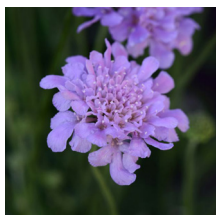

Scabiosa columbaria Flutter™ 'Deep Blue'

Deep Blue Pincushion Flower

Height: 30-35cm Spread: 25-30cm Zone: 5

Full Sun

6-8 / Blue

Mounding

Olive Green

This dwarf variety has a compact habit with ferny foliage. It has large blooms and a vibrant dark blue coloured flower that adds impact to any garden setting. Attractive to butterflies!

Product Codes:

#1 Cont.: PESFLDB01.7.25/6.95