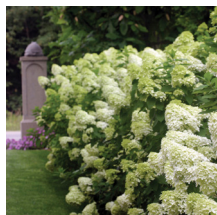

Native

Growth
Habit

Time/
Bloom

Foliage

Fruit
Time

Full Sun

Partial
Sun

Full
Shade

Hydrangea paniculata 'Limelight' PW PP12874

Limelight Hydrangea

Height: 1.8-2.2m Spread: 1.8-2.2m Zone: 3

Full Sun

8-10 / Green

Upright

Dark Green

Huge, bright lime-green flowers changing to bright white, then pink and finally burgundy-bronze.

Product Codes:

#2 Cont.: FSHLL0002.N16.00

#5 Cont.: FSHLL0005.N24.65