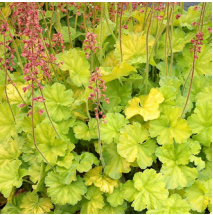

Heuchera Northern Exposure™ 'Lime' PP29162

Lime Coral Bells

Height: 40-60cm Spread: 50-55cm Zone: 4

Part Sun/Part Shade

6-7 / Red

Mounding

Chartreuse

A medium large, long-lived landscape plant with round, lime green leaves that stay lime green all year. It forms a dense rounded mound and has narrow spikes of rust-red flowers. Use in borders or mixed beds.

Product Codes:

11cm Pot: PQHNELI11.N5.10

#1 Cont.: PEHNELI01.9.25/8.95