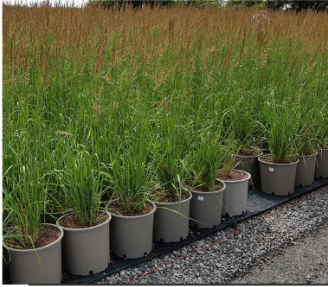

Salt Tolerant