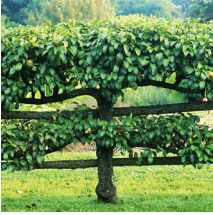

Malus 2 Tier Espalier Apple Combination

2 Tier Apple Combination

9-10

Height: 4m

Spread: 4m

Zone: 4

Full Sun

4-5 / White

Upright

Dark Green

These will have two sets of arms already partly trained and a continuing centre leader which would allow more sets of arms to be trained if required.

Product Codes:

#7 Cont.: FRMALES07.N76.00