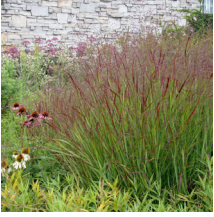

Product Codes: #1 Cont.: OGPPF0001.7.65/7.35 #2 Cont.: OGPPF0002.11.30/10.60

Full Sun

Partial
Sun

Full
Shade

Grasses

Panicum virgatum 'Shenandoah'

Shenandoah Switch Grass

Height: 90-120cm Spread: 60-90cm Zone: 4
 Full Sun 8-11 / Pink
 Upright Dark Green