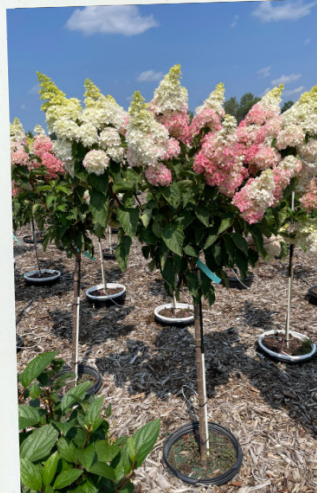

01100463544

01100463544

01100463544

Standards