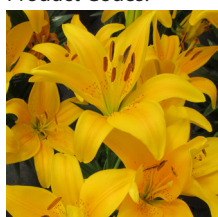

Lilium asiatic 'Tiny Bee®' PP16255

Tiny Bee® Lily

Height: 30-40cm   Spread: 25-30cm   Zone: 3
Full Sun   6-7 / Yellow
Upright   Dark Green

A stellar performer. Small black speckles in the centre.

Product Codes: #1 Cont.: PELILTBE1.8.15/7.80   #2 Cont. Yellow: PELILTY2.11.80/11.45