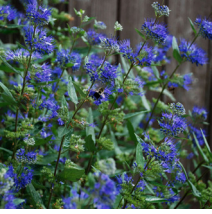

Campanula persicifolia 'Takion Blue'

Takion Blue Peachleaf Bellflower

Height: 45cm   Spread: 45cm   Zone: 3

Part Sun/Part Shade

6-8 / Blue

Mounding

Dark Green

Captivating violet-blue bells with a background of narrow emerald green leaves. Easy care, pretty in container gardens.

Product Codes: #1 Cont.: PECAMTB01.7.25/6.95