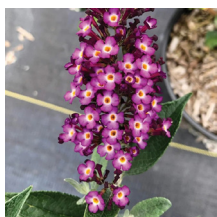

Buddleia x 'PODvb9-15' Blueberry Pie™

Blueberry Pie™ Butterfly Bush

Height: 60-90cm   Spread: 60-90cm   Zone: 5

Full Sun

7-9 / Purple

Mounding

Dark Green

This butterfly bush is compact, stunning and oh-so-easy to grow! Butterflies, hummingbirds and bees can't resist the temptation of these sweet-smelling purple-blue blooms.

Product Codes:

#2 Cont.: FSBU DPI02.N17.25