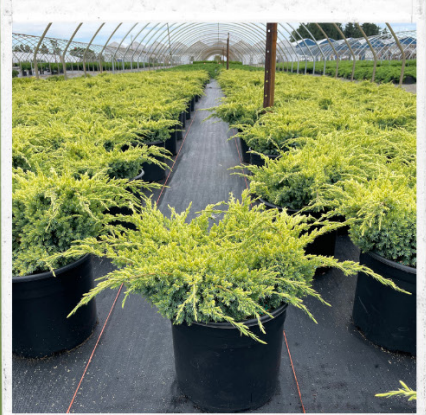

01100463544