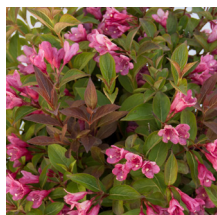

Weigela x Date Night™ 'Velda' Tuxedo™

Tuxedo™ Weigela

Height: 60-90cm   Spread: 90-120cm   Zone: 4

Full Sun   5-9 / White
Mounding   Purple

Very compact form with a striking contrast of true-white bell-shaped flowers against dark burgundy maroon foliage. Blooms all summer into fall. Ideal for shrub borders, walk ways and patio containers. Attracts butterflies, bees and hummingbirds.

Product Codes: #2 Cont.: FSWDNTX02.N17.25