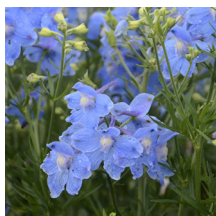

Delphinium grandiflorum Delfix® 'White'

White Larkspur

Height: 30-40cm Spread: 15-20cm Zone: 5
Full Sun Upright 6-8 / White
Dark Green

A well branched, small plant with green foliage that is accented by pure white blooms.

Product Codes: 11cm Pot: PQDDFWH11.N3.75