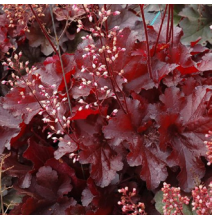

Heuchera Forever® 'Purple' PP26358

Purple Coral Bells

Height: 30cm Spread: 50cm Zone: 4

Part Sun/Part Shade

6-7 / Pink

Mounding

Purple

This coral bell forms a mound of glossy purple leaves with fluted edges and short sprays of purplish-pink flowers in summer. Sturdy habit. Nice for borders, containers or in the rock garden.

Product Codes:

#1 Cont.: PEHEUFP01.11.50/11.15