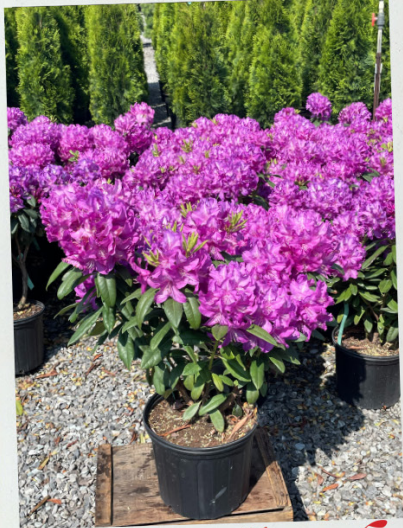

011006463544

011006463544

011006463544

Broadleaf