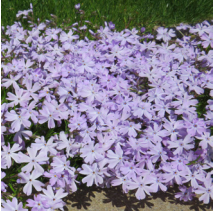

Phlox subulata 'Candy Stripe'

Candy Stripe Moss Phlox/Creeping Phlox

Height: 15-20cm Spread: 30-50cm Zone: 3
Full Sun 5-6 / Light Pink
Spreading Bright Green

Rock garden plant. Pink and white striped foliage.

Product Codes: 9cm Pot: PPPHLC09.2.30/2.20 #1 Cont.: PEPHLC01.7.25/6.95