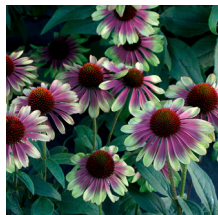

Echinacea hybrid 'Sweet Sandia' PP33560

Sweet Sandia Coneflower

Height: 50-60cm Spread: 40cm Zone: 4
Full Sun Upright 7-10 / Assorted Dark Green

Single, broad petaled flowers each look like a slice of watermelon. So pretty! Compact habit and tons of flowers.

Product Codes: #1 Cont.: PEESWSA01.11.50/11.15