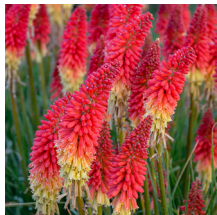

Bring unique drama to your landscape with the spiky flowers and upright habit of this perennial. Bright orange flowers are produced over grass-like foliage.

Product Codes: #1 Cont.: PEKOB0001.11.50/11.15