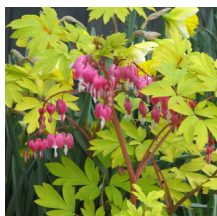

Dicentra spectabilis 'Alba'

White Bleeding Heart

Height: 60-90cm Spread: 60-90cm Zone: 2
Part Sun/Part Shade 5-6 / White
Upright Bright Green

An old-fashioned favourite with pure white heart shaped blooms. Goes dormant after blooming.

Product Codes: #1 Cont.: PEDSA0001.8.15/7.80 #2 Cont. White: PEDSA00W2.11.80/11.45