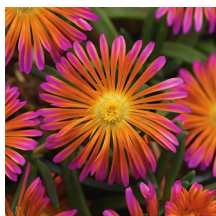

Crocosmia 'Lucifer'

Lucifer Montbretia

Height: 75cm   Spread: 30cm   Zone: 5
Full Sun   7-9 / Red
Arching/Upright   Bright Green

Bright green foliage with scarlet red flower spikes. Makes a long lasting cut flower.

Product Codes: #1 Cont.: PECLU0001.7.25/6.95