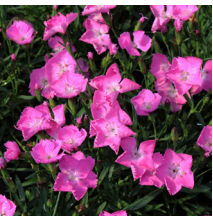

Dianthus Beauties® Kahori®

Kahori® Pinks

Height: 15-20cm Spread: 20-30cm

Zone: 3

Full Sun

5-7 / Pink

Mounding

Blue Green

This outstanding variety forms a clump of grassy, blue-green foliage. Offers a long summer display of fragrant, lilac-pink blooms. Well suited for edging and in the rock garden.

Product Codes:

#1 Cont.: PEDKA0001.7.25/6.95