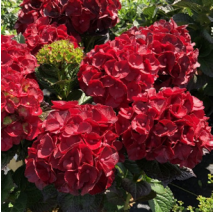

Dark Green

Rich, sultry, two-toned flowers offer maximum viewing pleasure with continuous re-blooming from summer to fall, along with deep maroon foliage for a wonderful combination.

Product Codes:

#2 Cont.: FSHYDKI02.N17.25