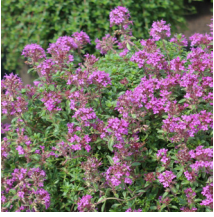

Thymus serpyllum coccineum 'Praecox'

Creeping Thyme

Height: 2-5cm Spread: 30-45cm Zone: 3
Full Sun 6-7 / Pink
Spreading Dark Green

A drought tolerant strong grower with fragrant dark green leaves and lilac-pink flowers in early summer.

Product Codes: #1 Cont.: PETHYSC01.7.25/6.95

Tiarella cordifolia

Foam Flower

Height: 25-30cm Spread: 30-60cm Zone: 3
Part Sun/Part Shade 5-6 / White
Mounding Bright Green

This herbaceous perennial forms a lush clump of semi-glossy heart-shaped leaves and in late spring has starry, creamy white flowers that are held above the foliage.

Product Codes: 11cm Native: PQTCEC11.N3.75

Tradescantia andersoniana 'Sunshine Charm'

Sunshine Charm Spiderwort

Height: 50cm Spread: 45cm Zone: 5
Full Sun 5-9 / Light Pink
Mounding Yellow

Add a little sunshine to your garden with this glowing gold spiderwort. It will absolutely charm you.

Product Codes: #1 Cont.: PETSC0001.10.45/10.15

Tradescantia andersoniana 'Sweet Kate'

Golden Spiderwort

Height: 30-45cm Spread: 30-45cm Zone: 3
Part Sun/Part Shade 6-7 / Blue
Mounding Green & Yellow

Golden yellow foliage with bluish-purple flowers. May fade to light green later.

Product Codes: #1 Cont.: PETSK0001.7.25/6.95

Veronica Magic Show® 'White Wands'

White Wands Speedwell

Height: 35-40cm Spread: 45-55cm Zone: 4
Part Sun/Part Shade 5-7 / White
Upright Dark Green

White Wands has pure white flowers that are borne prolifically atop the short, dense clump of dark green foliage.

Product Codes: #1 Cont.: PEVMSWW01.10.45/10.15

152 Service you can count on. Quality you can depend on!

Native

Growth Habit

Time/Bloom

Foliage

Fruit Time

Full Sun

Partial Sun

Full Shade