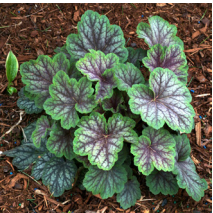

Heuchera 'Fire Chief' PP21880

Fire Chief Coral Bells

Height: 25cm   Spread: 35cm   Zone: 4

Part Sun/Part Shade

6-7 / Light Pink

Mounding

Red

Glowing wine red leaves are topped by pink and white flowers on dark red stems.

Product Codes:

#1 Cont.: PEHEUFC01.11.50/11.15