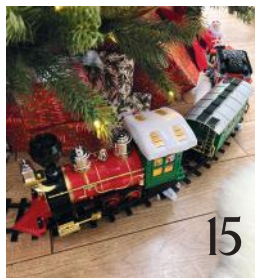

What's Inside

Explore our visual contents guide for inspiration on what each page has to offer.