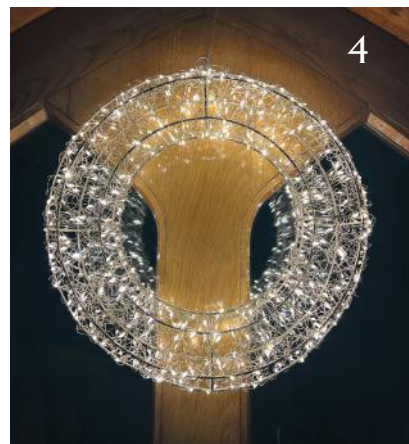

Welcome Home

Nothing beats coming home to a show-stopping Christmas lighting display. Choose from our wide range of lights, wreaths and silhouettes to create stunning effects.

STYLE TIP

All cluster and compact lights are available for indoor and outdoor use.