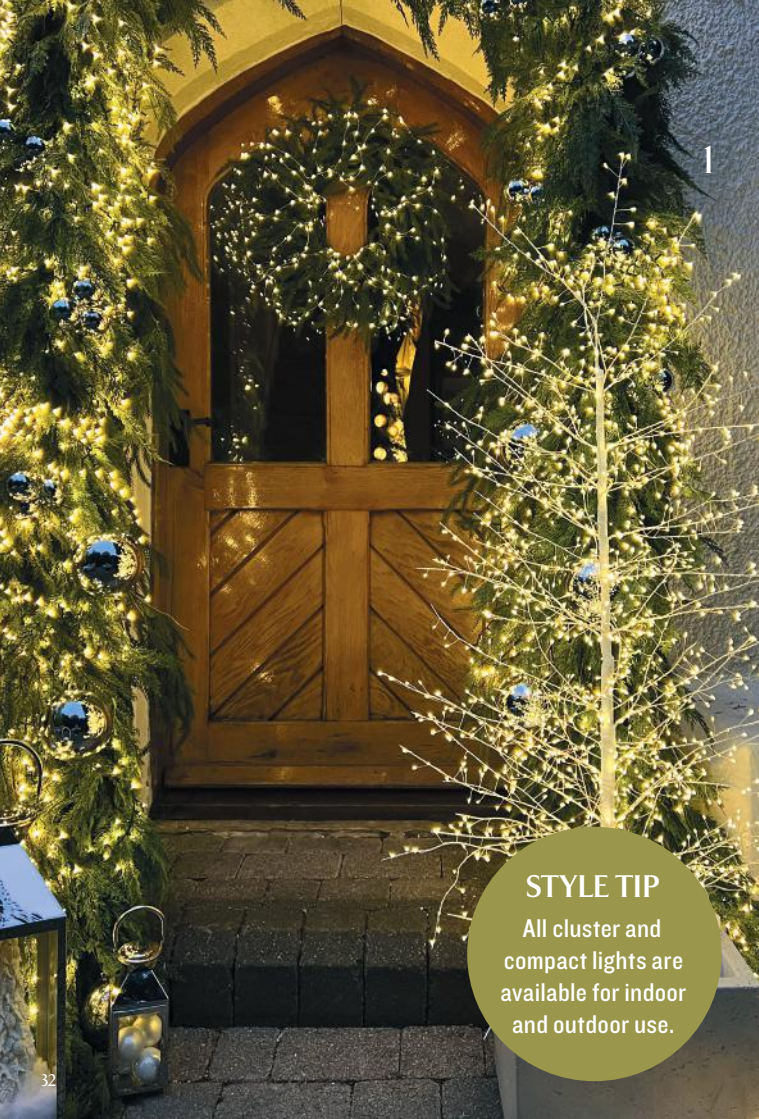

Full collection of lighting accessories, including gutter hooks, available in-store.

Micro Lights

Dainty style option with 'invisible' and flexible cable.

Cherry Lights

Adds texture and frosty glow to any of your displays.

Welcome Home

Nothing beats coming home to a show-stopping Christmas lighting display. Choose from our wide range of lights, wreaths and silhouettes to create stunning effects.

STYLE TIP

All cluster and compact lights are available for indoor and outdoor use.