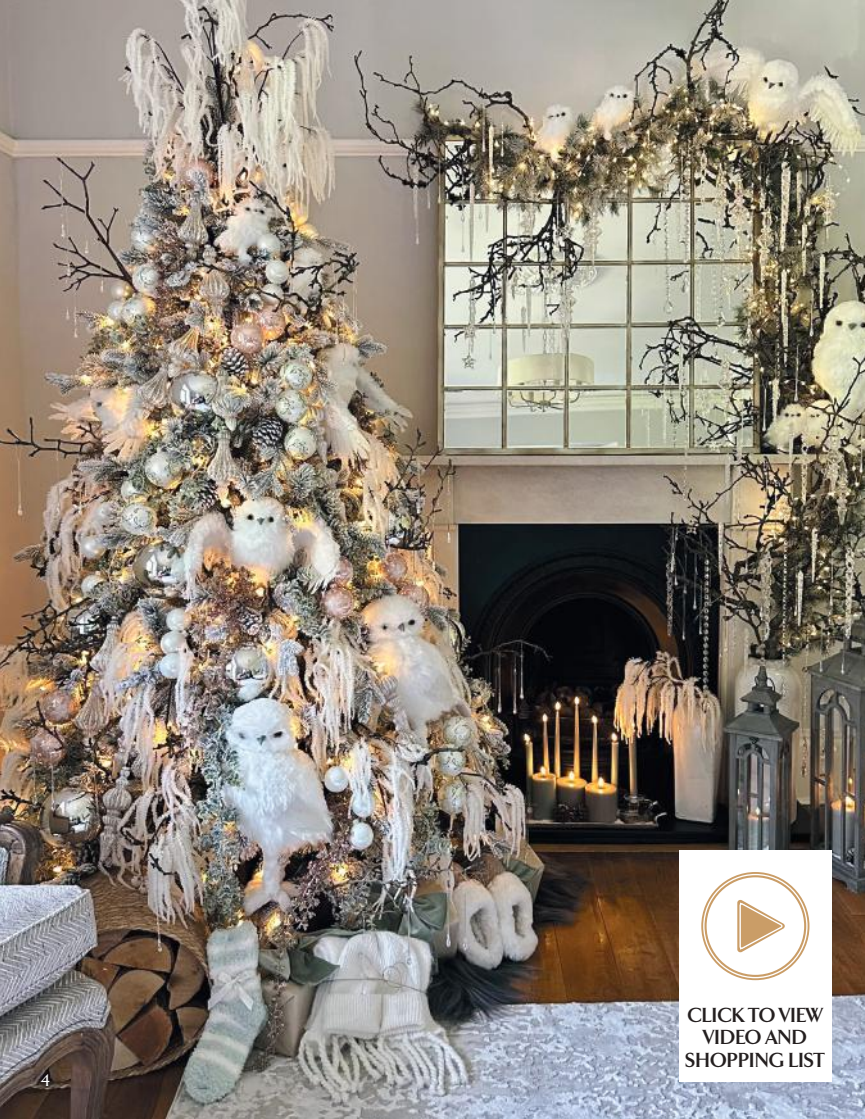

Crystal Snow

Create a wintry scene in your home this festive season with snowy whites, frosted greens, soft golds and a touch of pink.