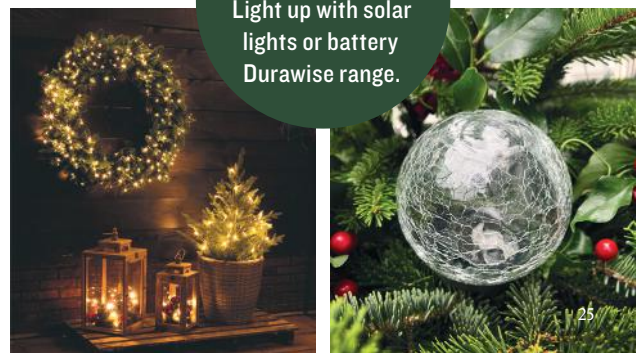

Save the date!

Potted Christmas trees
In-store from November 1st 2024.

Fresh-cut Christmas trees
In-store from November 22nd 2024.

**See online for our no quibble refund policy.*

**NO
POWER?**

Light up with solar
lights or battery
Durawise range.

**CLICK TO VIEW
VIDEO AND
SHOPPING LIST**

OUR BEST COLLECTION OF OVER 60 ARTIFICIAL TREES

Grand Kensington
From £369.99

Snowy Dorchester
From £249.99

Priestly
From £129.99

Arcadia
From £249.99

Delamare
From £299.99