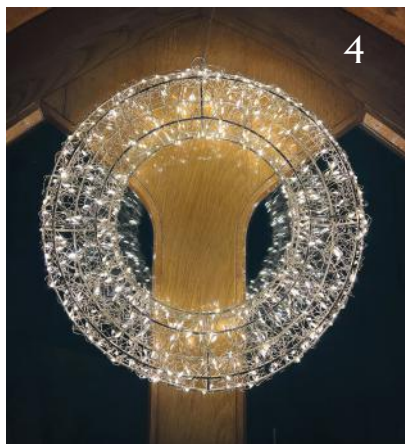

1

Welcome Home

Nothing beats coming home to a show-stopping Christmas lighting display. Choose from our wide range of lights, wreaths and silhouettes to create stunning effects.

2

3

STYLE TIP

All cluster and compact lights are available for indoor and outdoor use.

4

STYLE TIP

Use pinwire sculptures when decorating your front door.

HOW TO

Our icicle lights are connectable up to five times using just one plug.

CLICK TO SEE
THE LIGHTS
IN ACTION

1. LED Twig Trees
From £29.99