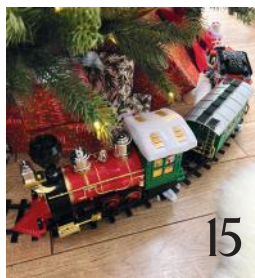

What's Inside

Explore our visual contents guide for inspiration on what each page has to offer.