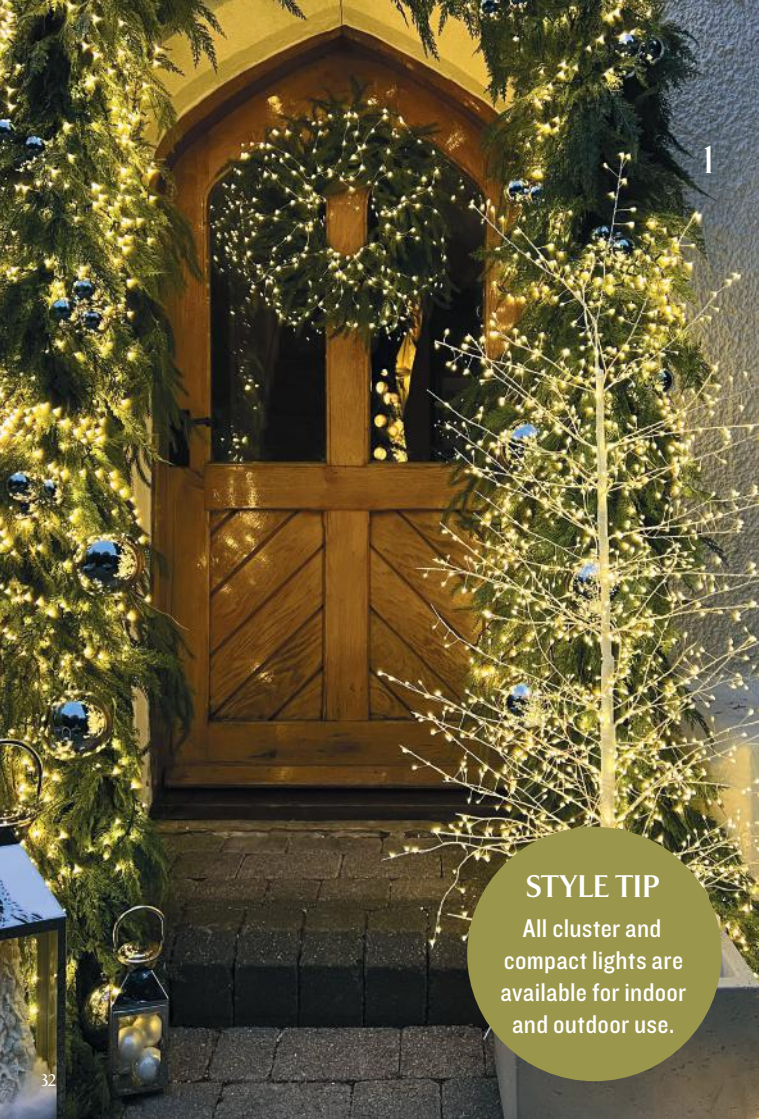

Full collection of lighting accessories, including gutter hooks, available in-store.

Micro Lights

Dainty style option with 'invisible' and flexible cable.

Cherry Lights

Adds texture and frosty glow to any of your displays.

1

Welcome Home

Nothing beats coming home to a show-stopping Christmas lighting display. Choose from our wide range of lights, wreaths and silhouettes to create stunning effects.

2

3

STYLE TIP

All cluster and compact lights are available for indoor and outdoor use.