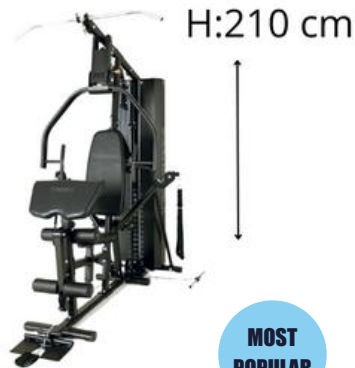

Toorx MSX-300

IMPA code: 110111
FIT code: 103963