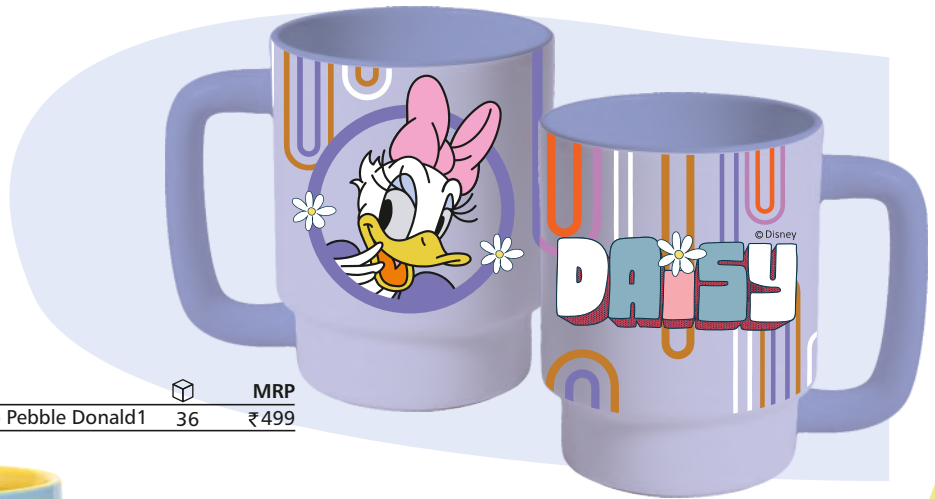

SAP CODE	ITEM		MRP
FG008296	DS MM1 Presco Pebble Daisy1	36	₹ 499

SAP CODE	ITEM		MRP
FG008295	DS MM1 Presco Pebble Donald1	36	₹ 499