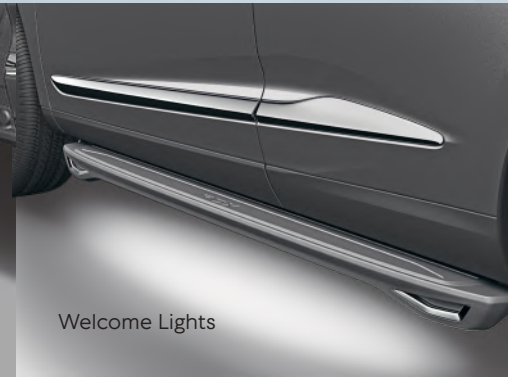

Cover: RDX A-SPEC Advance AWD shown in Liquid Carbon Metallic with Gloss Black A-SPEC Emblems, Running Boards, Silver Crossbars, and 20-in Gloss Black Alloy Wheels.

DEP
DEALER ePROCESS

PROTECTION, UTILITY, AND CONVENIENCE

Acura Genuine Accessories not only help protect your new RDX, they also add functionality, convenience, and a level of personalization that sets your vehicle apart and makes it uniquely yours.

1. Wireless Phone Charger
2. Sport Steering Wheel with Heating Function
3. Hands-Free Access Power Tailgate
4. LED Fog Lights
5. Remote Engine Start System

INTENSIFY THE SPORTINESS...

OR ENRICH THE ELEGANCE.

RDX A-SPEC Advance AWD shown in Urban Gray Pearl with Gloss Black Emblems, Silver Crossbars, and 20-in Gloss Black Alloy Wheels. Some components and colors may vary. Please see your Acura dealer for details.

RDX Advance AWD shown in Canyon River Blue Pearl with Silver Crossbars, Silver Roof Rails, and 19-in Gloss Black Alloy Wheels.

3

4

5

Gloss Black Emblems

Black Roof Rails and Crossbars

Logo Pattern Projector