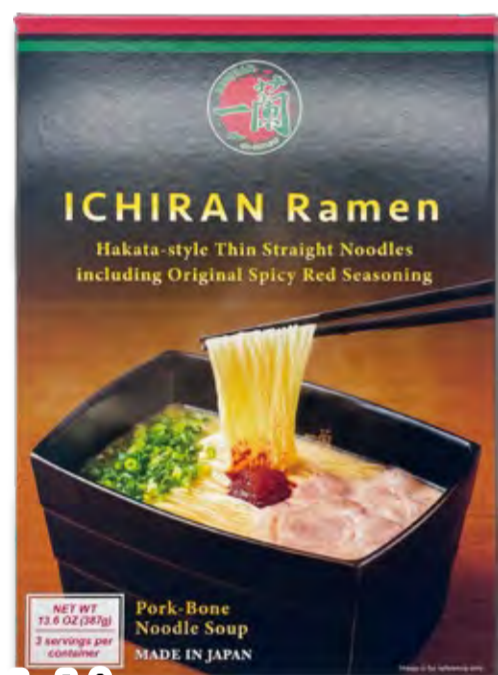

Ichiran Premium Tonkotsu Ramen
3pk; 13.6 oz
$24.49