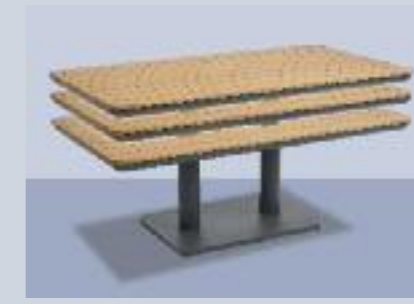

AUGUSTA CHAIR IN WARM WHITE
W 57cm H 75cm Seat Ht 46cm Arm Ht 65cm

PINEHURST 2 SEATER
W 153cm H 95cm Seat Ht 45cm Arm Ht 58cm

PINEHURST SINGLE SOFA
W 78cm H 95cm Seat Ht 45cm Arm Ht 58cm

PINEHURST GREY SINTERED STONE TOP COFFEE TABLE
W 79cm H 95cm L 120cm H 43cm

PINEHURST POP-UP TEAK COFFEE TABLE
W 80cm L 140cm

BARWON SLING CHAIR IN CHARCOAL FRAME AND DARK GREY SLING
W 56cm H 87cm Seat Ht 46cm Arm Ht 63cm

ATLANTA TABLE WITH BOTTEGA GREY SINTERED STONE TOP
L 200cm - 260cm W 90cm H 75cm

Tuscany table with Bottega sintered stone top with Addis rope chairs

TUSCANY TABLE IN CHARCOAL WITH BOTTEGA SINTERED STONE TOP
L 240cm W 110cm H 74cm

ADDIS ROPE CHAIR IN CHARCOAL
W 57cm H 86cm Seat Ht 45cm Arm Ht 62cm