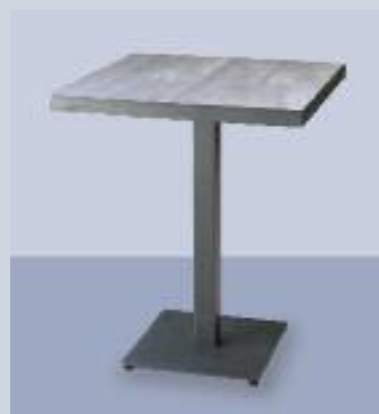

Aspen setting in white and concrete look ceramic table

ASPEN 3 SEATER white
W 215cm H 78cm Seat Ht 42cm Arm Ht 57cm

ASPEN CHAIR white
W 85cm H 78cm
Seat Ht 42cm Arm Ht 57cm

RECTANGULAR COFFEE TABLE WITH CERAMIC TOP
120cm x 70cm H 42cm

MEMPHIS POP-UP COFFEE TABLE
W 130cm x 76cm
H from 51cm to 70cm

BRONTE BARSTOOL charcoal
W 55cm H 106cm Seat Ht 70cm
Arm Ht 90cm

BRONTE BARSTOOL white
W 55cm H 106cm Seat Ht 70cm
Arm Ht 90cm

MEMPHIS BAR TABLE white
W 140cm x 90cm H 100cm

MEMPHIS BAR TABLE charcoal
W 140cm x 90cm H 100cm

Memphis pedestal bar table with Bronte bar stools

Apollo table with Florida chairs

MEMPHIS BAR TABLE
W 80cm x 80cm H 100cm

BRONTE BARSTOOL
W 55cm H 106cm Seat Ht 70cm Arm Ht 90cm