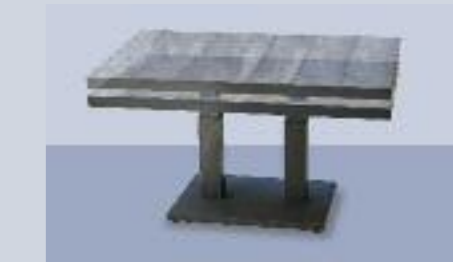

WYE EXTENSION TABLE
Extension: 161cm - 201cm H 76cm

RECTANGULAR COFFEE TABLE WITH CERAMIC TOP white
120cm x 70cm H 42cm

RECTANGULAR COFFEE TABLE WITH CERAMIC TOP charcoal
120cm x 60cm H 43cm

TULIP PEDESTAL TABLE
W 120cm H 73cm

MEMPHIS POP-UP COFFEE TABLE
W 1300mm x 760mm
H from 510mm to 700mm

POP-UP SINTERED STONE COFFEE TABLE
W 150cm x 90cm H 50cm to 72cm

BRUSSELS SINTERED STONE NEST COFFEE TABLES
Smaller Table: 60cm dia. H 45cm
Larger Table: 90cm dia. H 35cm