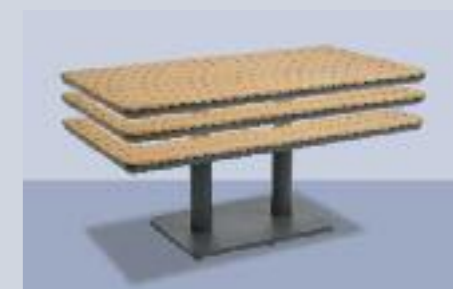

TABLES / CHAIRS

PINEHURST POP-UP TEAK COFFEE TABLE
W 80cm L 140cm