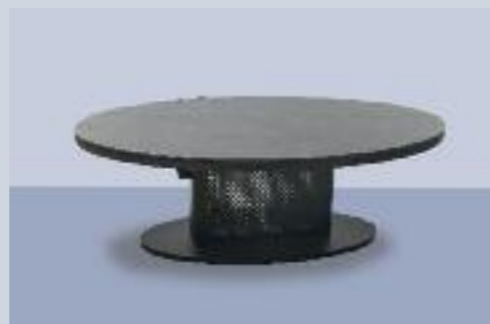

Bonn teak table with Apex chairs in white

APEX CHAIR white
W 57cm H 79cm Seat Ht 48cm
Arm Ht 64cm

BONN TABLE white
W 220cm x 100cm H74cm

Bonn teak table with Apex chairs in black

APEX CHAIR black
W 57cm H 79cm Seat Ht 48cm
Arm Ht 64cm

BONN TABLE black
W 220cm x 100cm H74cm

KANSAS WICKER CHAIR
W 56cm H 82cm Seat Ht 45cm
Arm Ht 61cm

WYE EXTENSION TABLE

WYE EXTENSION TABLE
Extension: 161cm - 201cm H 76cm

BOSTON 5 SEATER
OUTER W 330cm INNER W 242cm H 85cm
Seat Ht 43cm Arm Ht 63cm

POP-UP SINTERED STONE COFFEE TABLE
W 150cm x 90cm H 50cm to 72cm

BOSTON OTTOMAN
68cm x 52cm H 42cm

BRUSSELS CHAIR
W 82cm H 83cm Seat Ht 41cm Arm Ht 62cm

BRUSSELS 3 SEATER
W 217cm H 83cm Seat Ht 41cm Arm Ht 62cm

BRUSSELS SINTERED STONE NEST COFFEE TABLES
Smaller Table: 60cm dia. H 45cm
Larger Table: 90cm dia. H 35cm

Santiago teak extension table with Austin chairs

AUSTIN SLING CHAIR WITH TEAK ARMS
W 56cm H 90cm Arm Ht 65cm