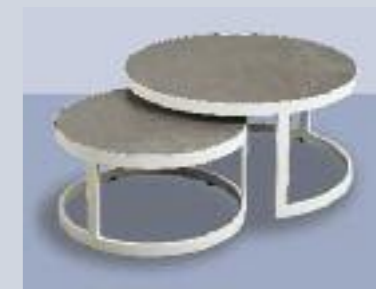

MEMPHIS POP-UP COFFEE TABLE
W 130cm x 76cm
H from 51cm to 70cm

BALLINA OTTOMAN
60 x 50cm H 44cm

RECTANGULAR COFFEE TABLE WITH CERAMIC TOP
120cm x 60cm H 43cm

Venus setting in white or charcoal

VENUS COFFEE TABLE
60cm and 80cm round in white

VENUS CHAIR
W 70cm H 81cm Seat Ht 42cm Arm Ht 57cm
In white, charcoal or black

VENUS 3 SEATER
W 215cm H 81cm Seat Ht 42cm Arm Ht 57cm
In white, charcoal or black

RECTANGULAR COFFEE TABLE WITH CERAMIC TOP
120cm x 70cm H 42cm
In white, charcoal or black

MEMPHIS POP-UP COFFEE TABLE
W 130cm x 76cm
H from 51cm to 70cm
In white or charcoal

BRONTE PADDED SLING CHAIR white
W 55cm H 86cm
Seat Ht 45cm Arm Ht 64cm

BRONTE PADDED SLING CHAIR charcoal
W 55cm H 86cm
Seat Ht 45cm Arm Ht 64cm