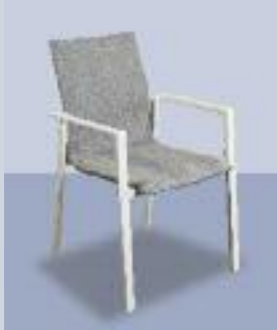

MEMPHIS POP-UP COFFEE TABLE
W 130cm x 76cm
H from 51cm to 70cm

BALLINA OTTOMAN
60 x 50cm H 44cm

RECTANGULAR COFFEE TABLE WITH CERAMIC TOP
120cm x 60cm H 43cm

Venus setting in white or charcoal

VENUS COFFEE TABLE
60cm and 80cm round in white

VENUS CHAIR
W 70cm H 81cm Seat Ht 42cm Arm Ht 57cm
In white, charcoal or black

VENUS 3 SEATER
W 215cm H 81cm Seat Ht 42cm Arm Ht 57cm
In white, charcoal or black

RECTANGULAR COFFEE TABLE WITH CERAMIC TOP
120cm x 70cm H 42cm
In white, charcoal or black

MEMPHIS POP-UP COFFEE TABLE
W 130cm x 76cm
H from 51cm to 70cm
In white or charcoal

BRONTE PADDED SLING CHAIR white
W 55cm H 86cm
Seat Ht 45cm Arm Ht 64cm

BRONTE PADDED SLING CHAIR charcoal
W 55cm H 86cm
Seat Ht 45cm Arm Ht 64cm