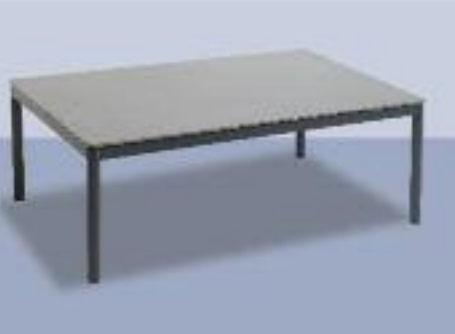

PINEHURST GREY SINTERED STONE TOP COFFEE TABLE
W 79cm H 95cm L 120cm H 43cm